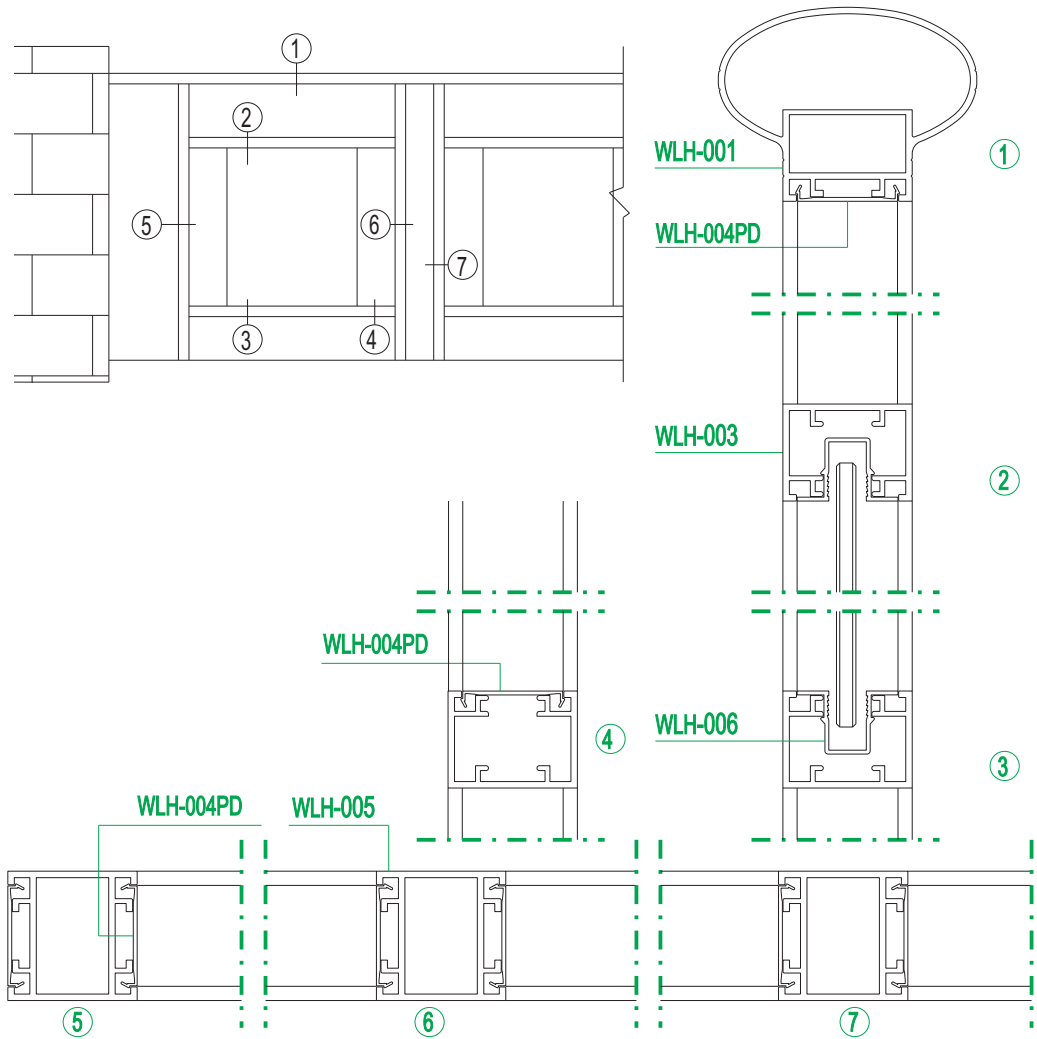

Railing aluminum alloy profiles

Aluminum Frame Curtain Wall, Door and Window

铝框玻璃幕墙及门窗

Railing aluminum alloy profiles

Railing aluminum alloy profiles

Aluminum Frame Curtain Wall, Door and Window

铝框玻璃幕墙及门窗

Partition wall aluminum alloy profiles

Aluminum Frame Curtain Wall, Door and Window

铝框玻璃幕墙及门窗