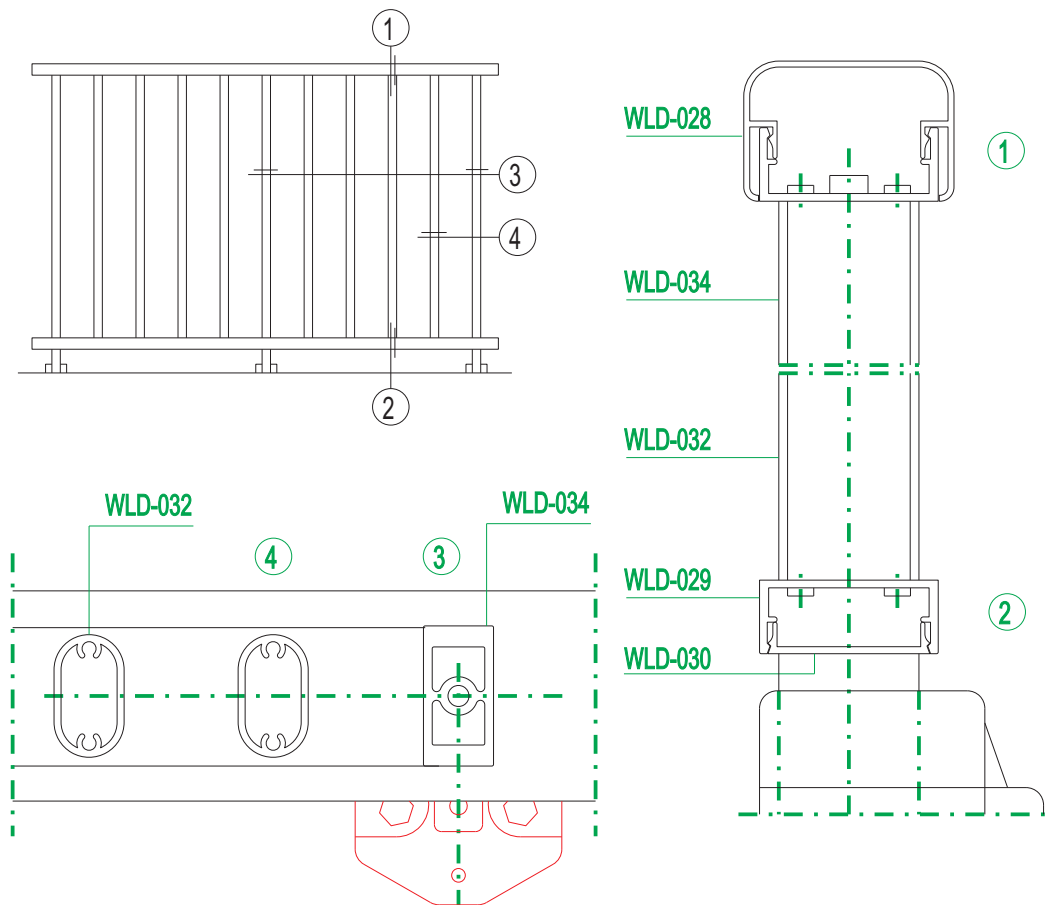

Railing aluminum alloy profiles

Aluminum Frame Curtain Wall, Door and Window

铝框玻璃幕墙及门窗

Railing aluminum alloy profiles

Railing aluminum alloy profiles

Aluminum Frame Curtain Wall, Door and Window

铝框玻璃幕墙及门窗

Partition wall aluminum alloy profiles

Aluminum Frame Curtain Wall, Door and Window

铝框玻璃幕墙及门窗