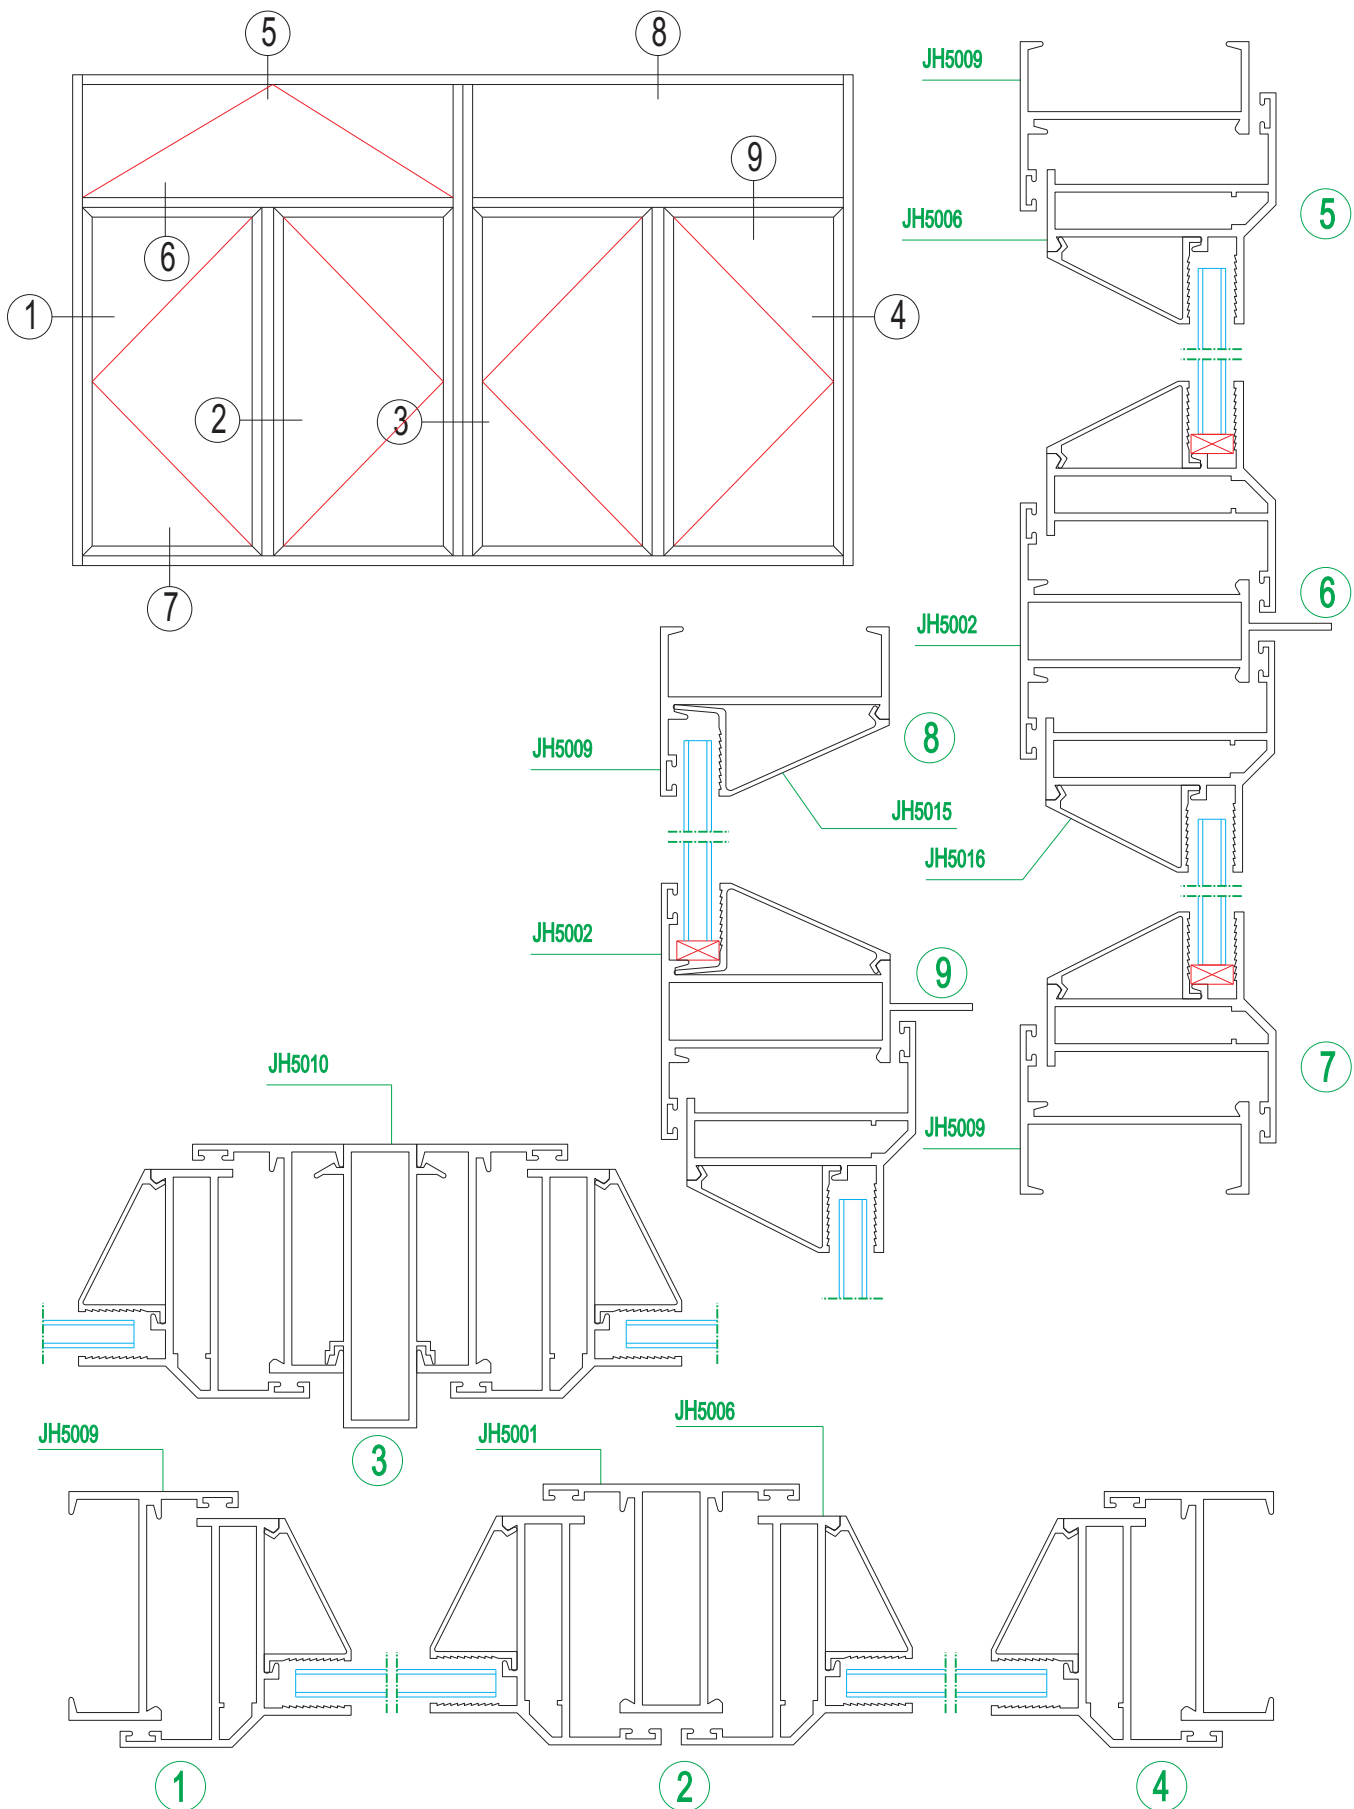

Side-hung window

Series PW70 side-hung window

Side-hung window

Series JH50 side-hung window

Aluminum Frame Curtain Wall, Door and Window

铝框玻璃幕墙及门窗

Side-hung window

Series KS50 side-hung window

Aluminum Frame Curtain Wall, Door and Window

铝框玻璃幕墙及门窗

Side-hung window

Series JH40 side-hung window

Side-hung window

Series JH38 side-hung window

Aluminum Frame Curtain Wall, Door and Window

铝框玻璃幕墙及门窗

Side-hung window

Series JH38A side-hung window

Aluminum Frame Curtain Wall, Door and Window

铝框玻璃幕墙及门窗

Side-hung window

Series BY Louver blades

Side-hung window

Series JHJ50 tilt & turn window

4

5

6

Side-hung window

Series YC hidden-framing top-hung window

Aluminum Frame Curtain Wall, Door and Window

铝框玻璃幕墙及门窗