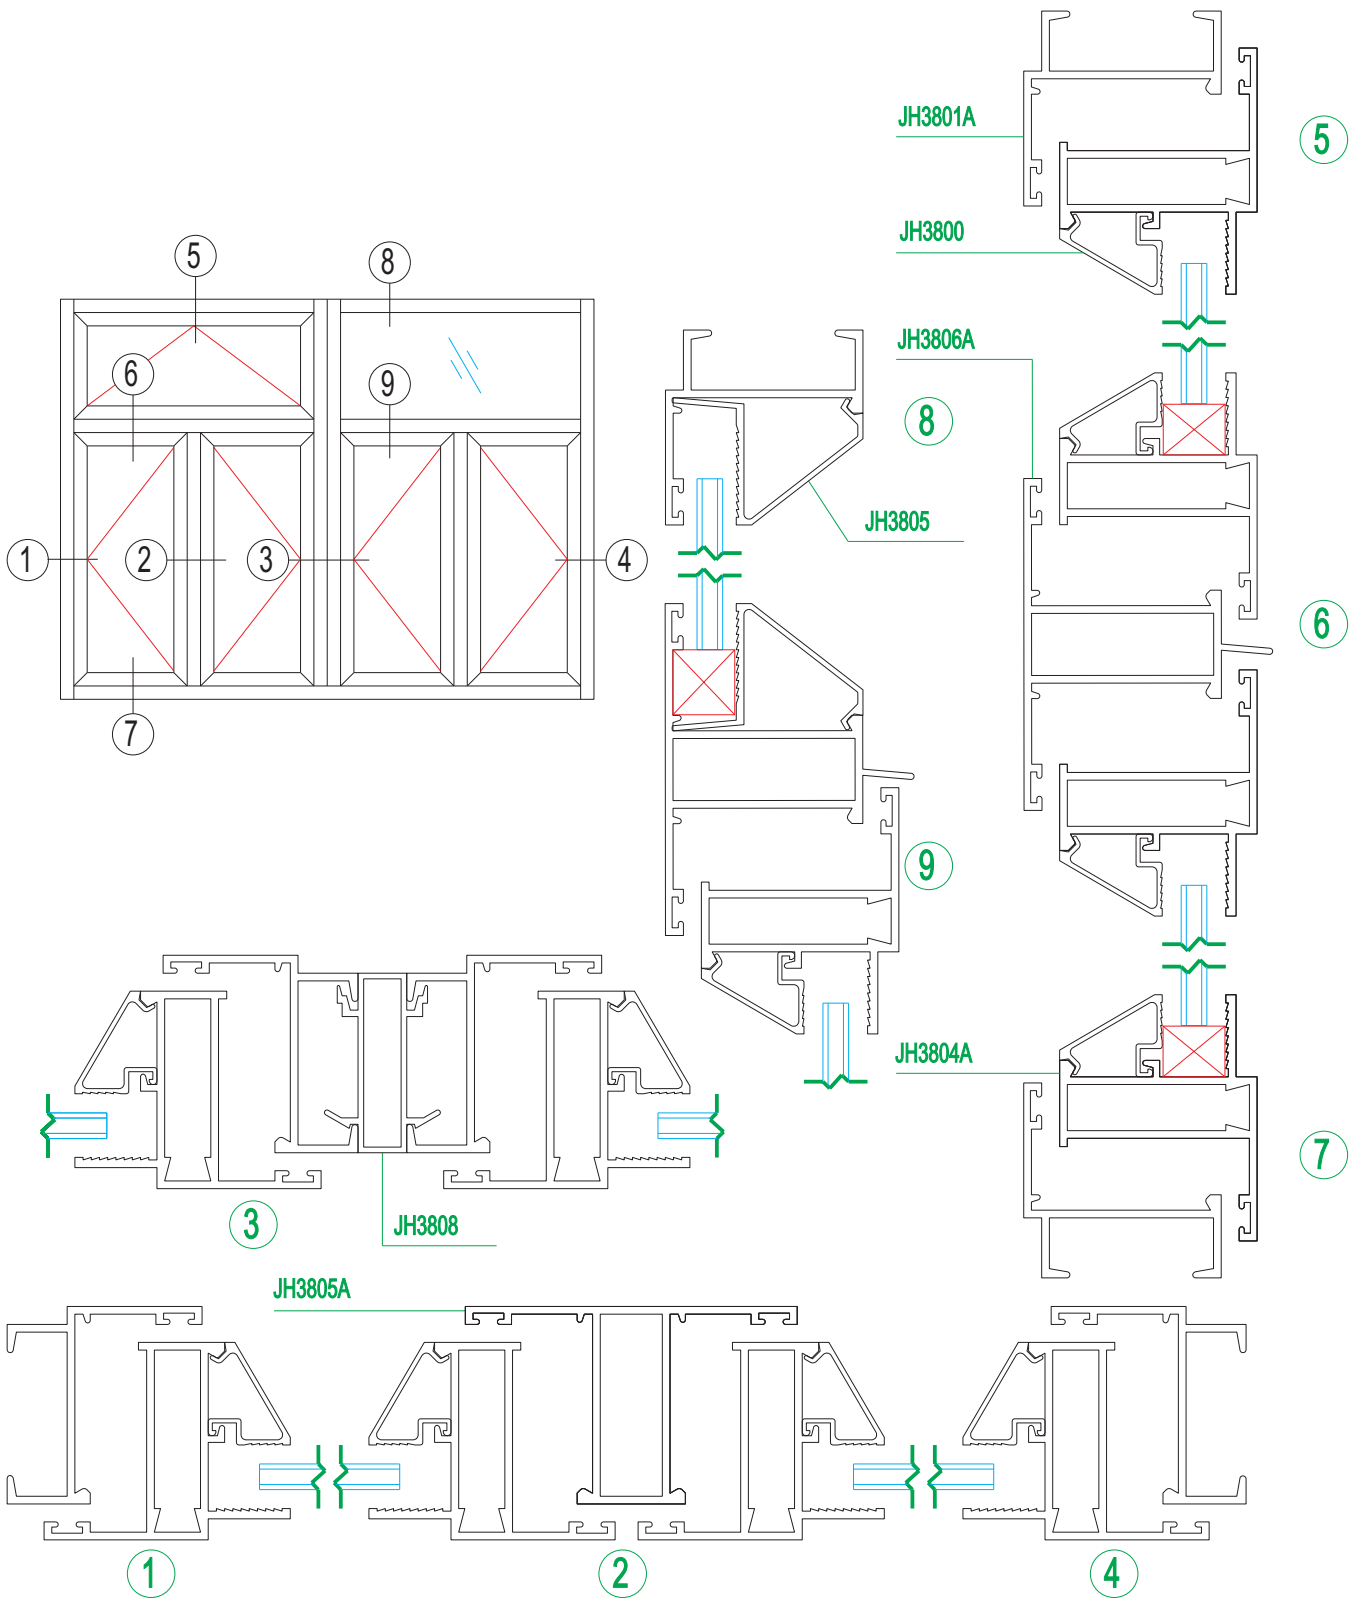

Side-hung window

Series PW70 side-hung window

Side-hung window

Series JH50 side-hung window

Aluminum Frame Curtain Wall, Door and Window

铝框玻璃幕墙及门窗

Side-hung window

Series KS50 side-hung window

Aluminum Frame Curtain Wall, Door and Window

铝框玻璃幕墙及门窗

Side-hung window

Series JH40 side-hung window

Side-hung window

Series JH38 side-hung window

Aluminum Frame Curtain Wall, Door and Window

铝框玻璃幕墙及门窗

Side-hung window

Series JH38A side-hung window

Aluminum Frame Curtain Wall, Door and Window

铝框玻璃幕墙及门窗

Side-hung window

Series BY Louver blades

Side-hung window

Series JHJ50 tilt & turn window

4

5

6

Side-hung window

Series YC hidden-framing top-hung window

Aluminum Frame Curtain Wall, Door and Window

铝框玻璃幕墙及门窗