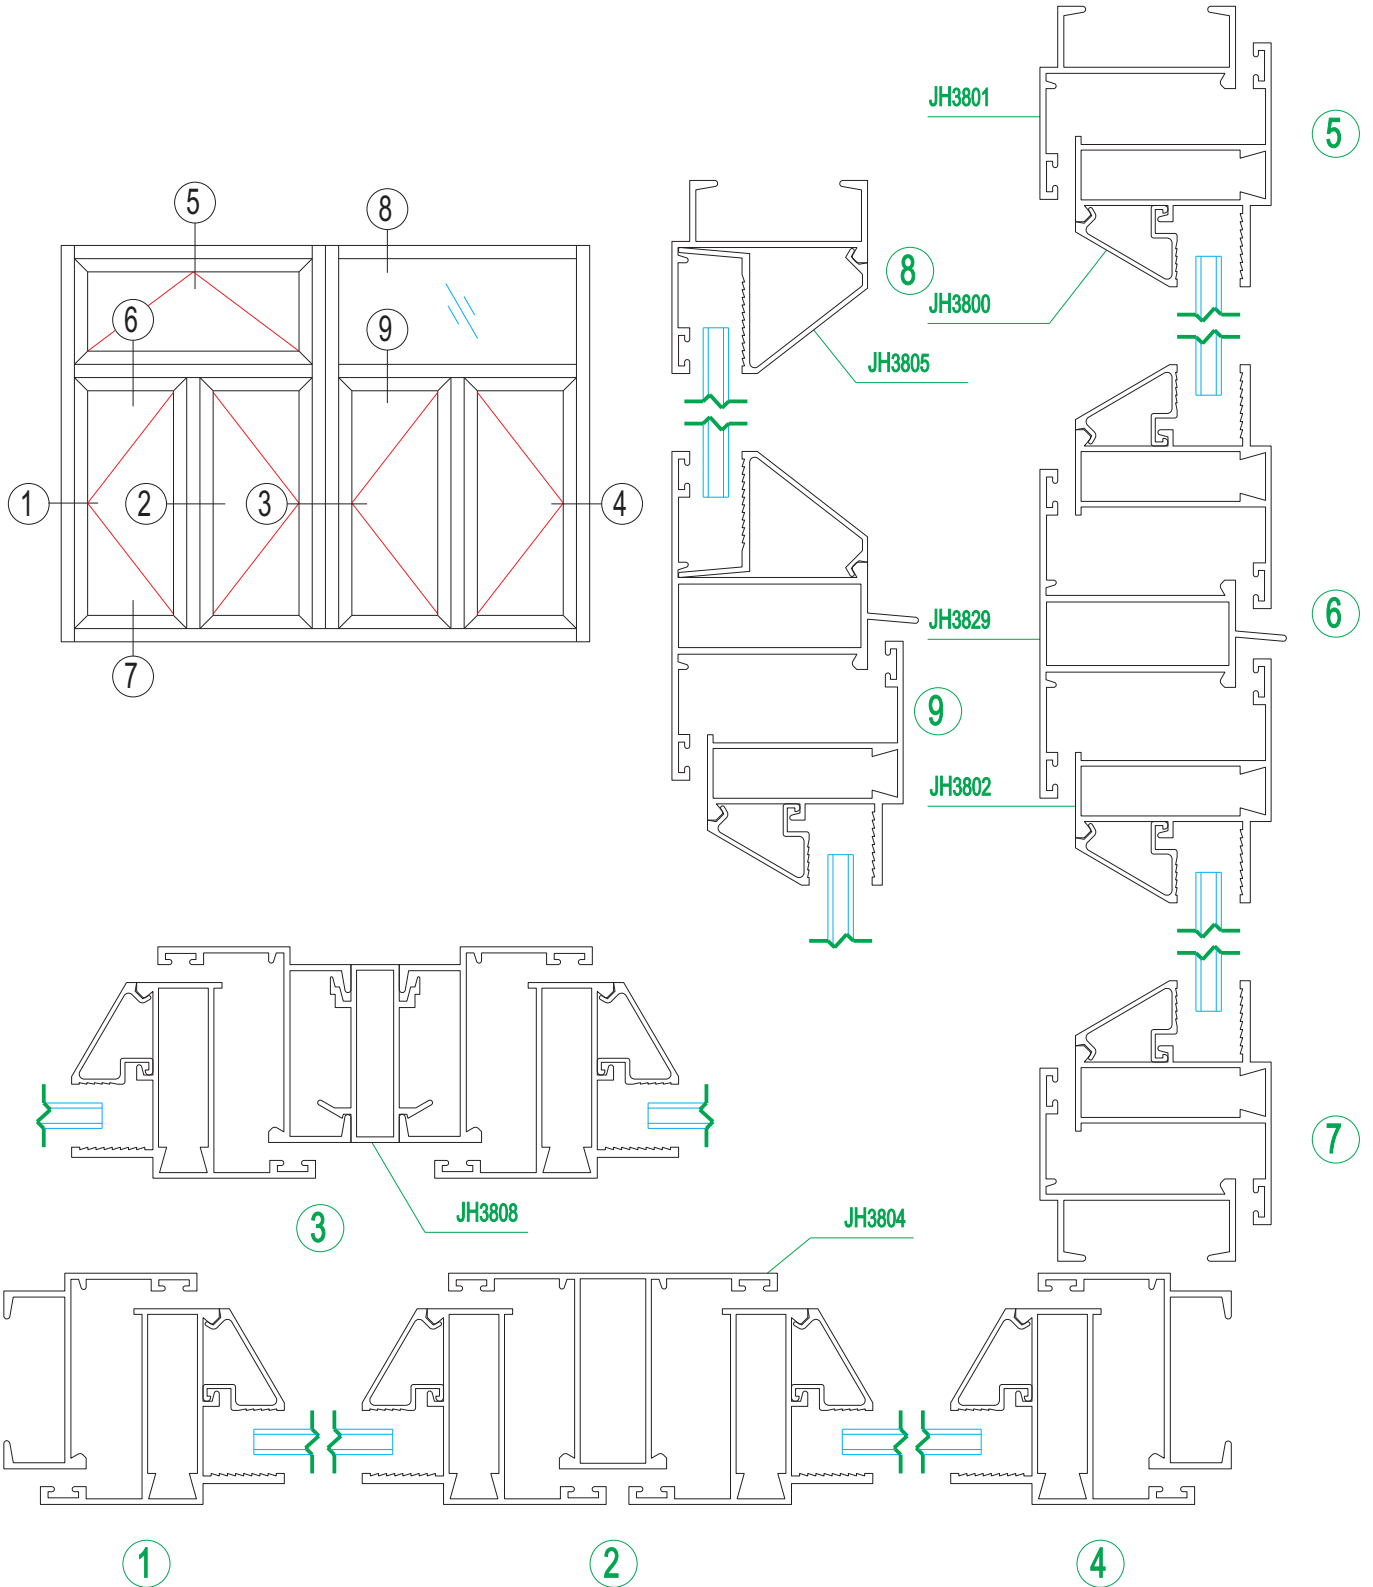

Side-hung window

Series PW70 side-hung window

Side-hung window

Series JH50 side-hung window

Aluminum Frame Curtain Wall, Door and Window

铝框玻璃幕墙及门窗

Side-hung window

Series KS50 side-hung window

Aluminum Frame Curtain Wall, Door and Window

铝框玻璃幕墙及门窗

Side-hung window

Series JH40 side-hung window

Side-hung window

Series JH38 side-hung window

Aluminum Frame Curtain Wall, Door and Window

铝框玻璃幕墙及门窗

Side-hung window

Series JH38A side-hung window

Aluminum Frame Curtain Wall, Door and Window

铝框玻璃幕墙及门窗

Side-hung window

Series BY Louver blades

Side-hung window

Series JHJ50 tilt & turn window

4

5

6

Side-hung window

Series YC hidden-framing top-hung window

Aluminum Frame Curtain Wall, Door and Window

铝框玻璃幕墙及门窗