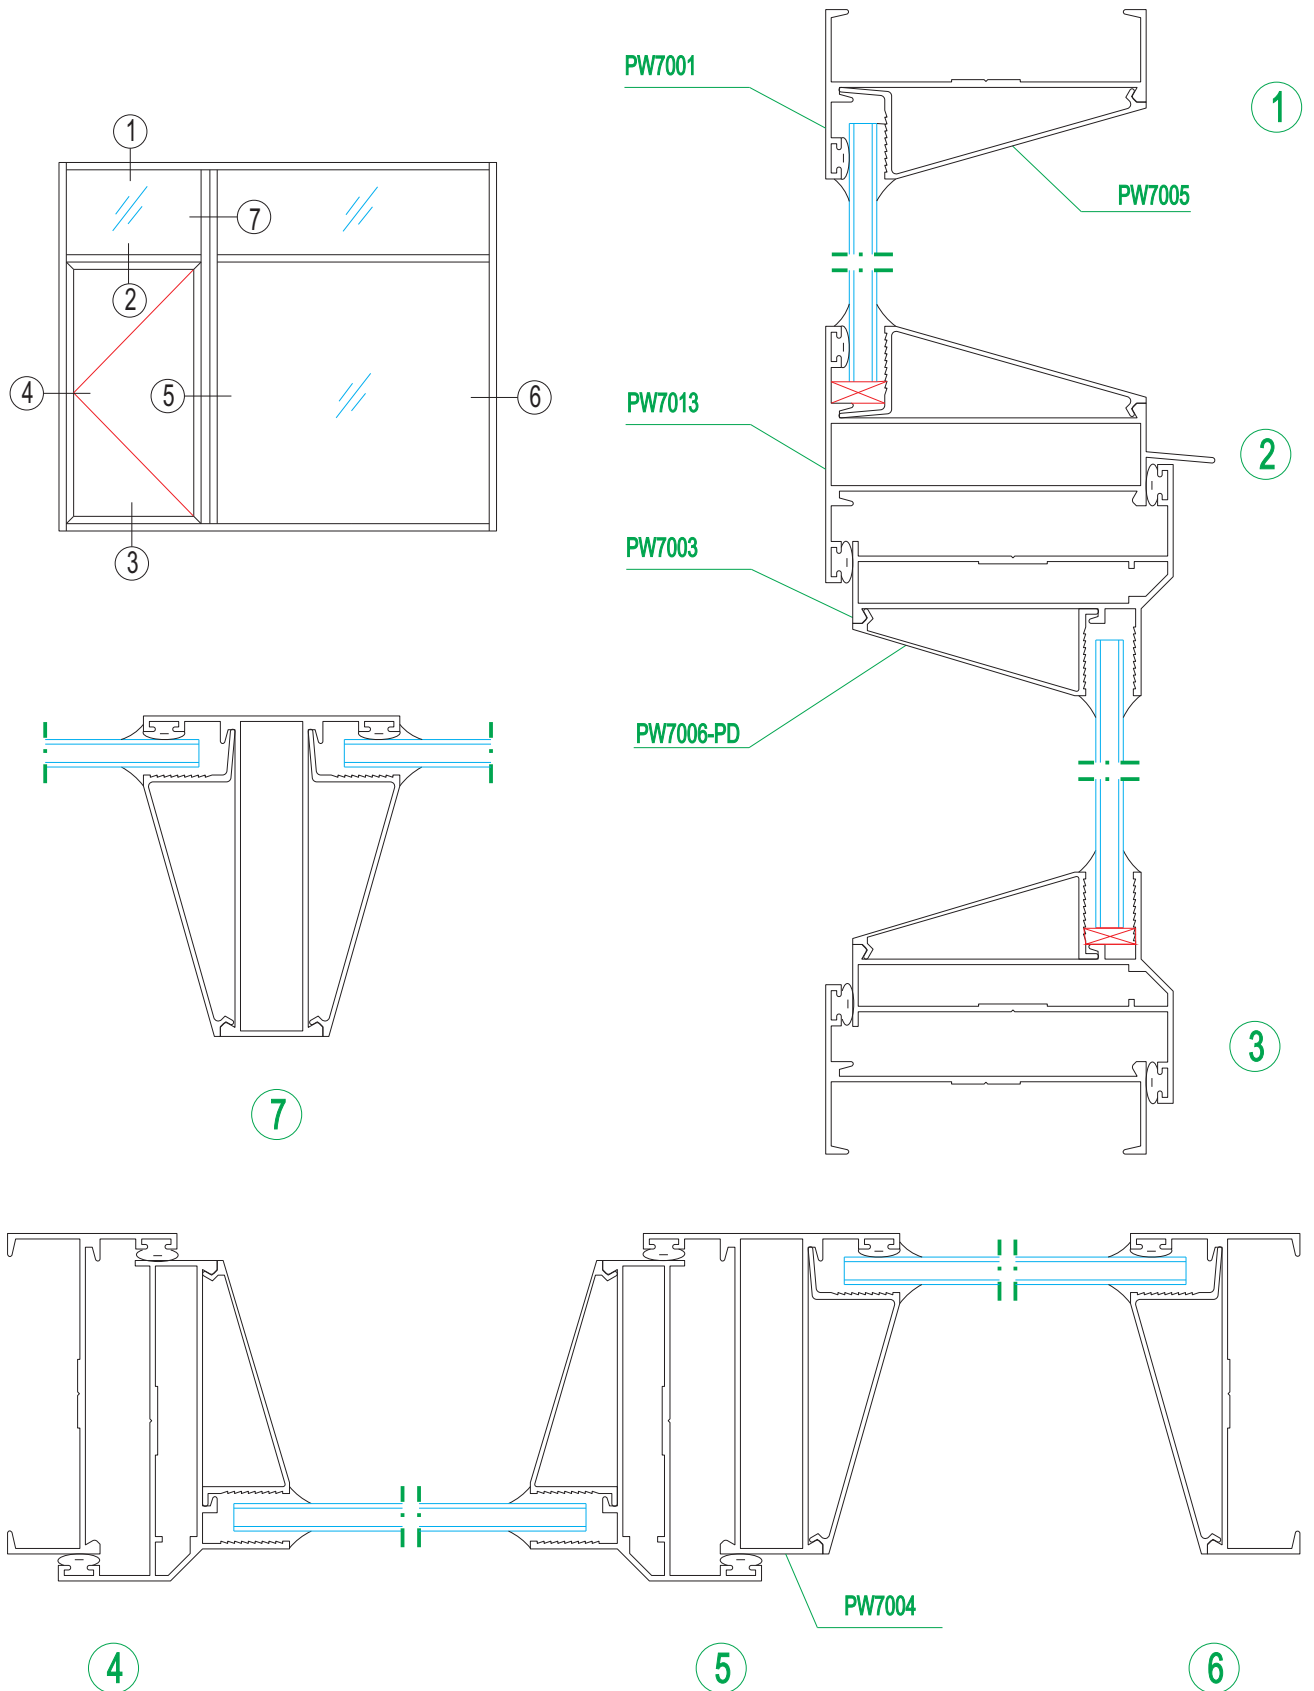

Side-hung window

Series PW70 side-hung window

Side-hung window

Series JH50 side-hung window

Aluminum Frame Curtain Wall, Door and Window

铝框玻璃幕墙及门窗

Side-hung window

Series KS50 side-hung window

Aluminum Frame Curtain Wall, Door and Window

铝框玻璃幕墙及门窗

Side-hung window

Series JH40 side-hung window

Side-hung window

Series JH38 side-hung window

Aluminum Frame Curtain Wall, Door and Window

铝框玻璃幕墙及门窗

Side-hung window

Series JH38A side-hung window

Aluminum Frame Curtain Wall, Door and Window

铝框玻璃幕墙及门窗

Side-hung window

Series BY Louver blades

Side-hung window

Series JHJ50 tilt & turn window

4

5

6

Side-hung window

Series YC hidden-framing top-hung window

Aluminum Frame Curtain Wall, Door and Window

铝框玻璃幕墙及门窗