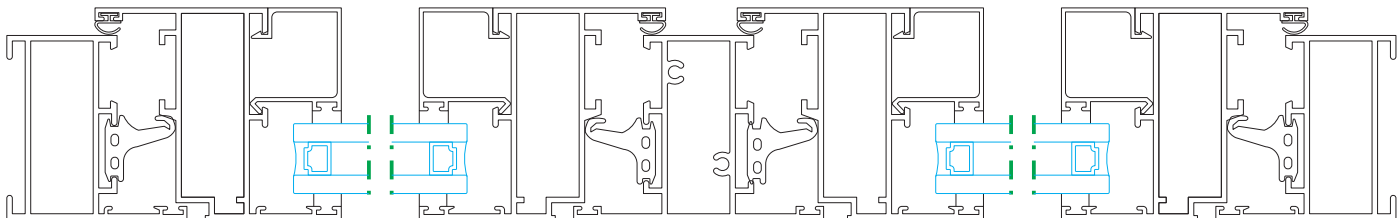

Aluminum Frame Curtain Wall, Door and Window

铝框玻璃幕墙及门窗

Side-hung window

Series JH40 side-hung window

Side-hung window

Series JH38 side-hung window

Aluminum Frame Curtain Wall, Door and Window

铝框玻璃幕墙及门窗

Side-hung window

Series JH38A side-hung window

Aluminum Frame Curtain Wall, Door and Window

铝框玻璃幕墙及门窗

Side-hung window

Series BY Louver blades

Side-hung window

Series JHJ50 tilt & turn window

Aluminum Frame Curtain Wall, Door and Window

铝框玻璃幕墙及门窗

JHJ5001

GRB5004

JHJ5003

JHJ5002

S5018

7

4

5

6

Side-hung window

Series YC hidden-framing top-hung window

Aluminum Frame Curtain Wall, Door and Window

铝框玻璃幕墙及门窗