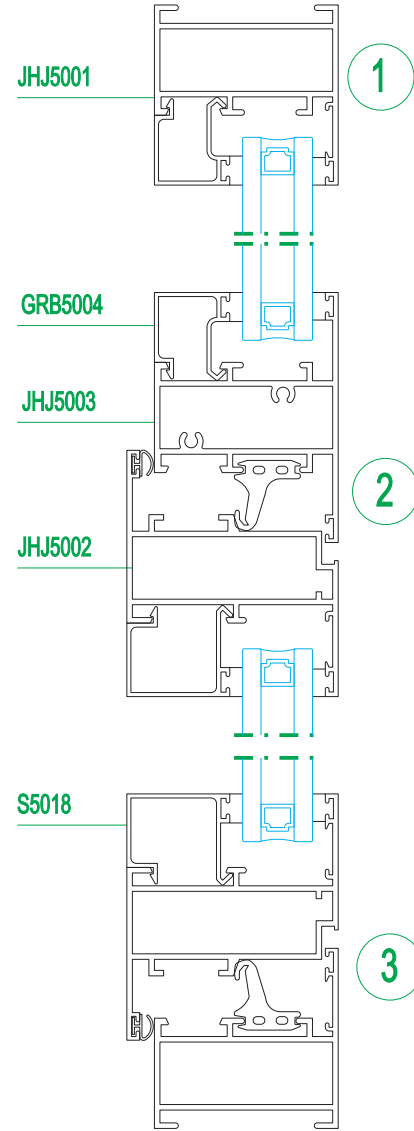

Side-hung window

Series JHJ50 tilt & turn window

Aluminum Frame Curtain Wall, Door and Window

铝框玻璃幕墙及门窗