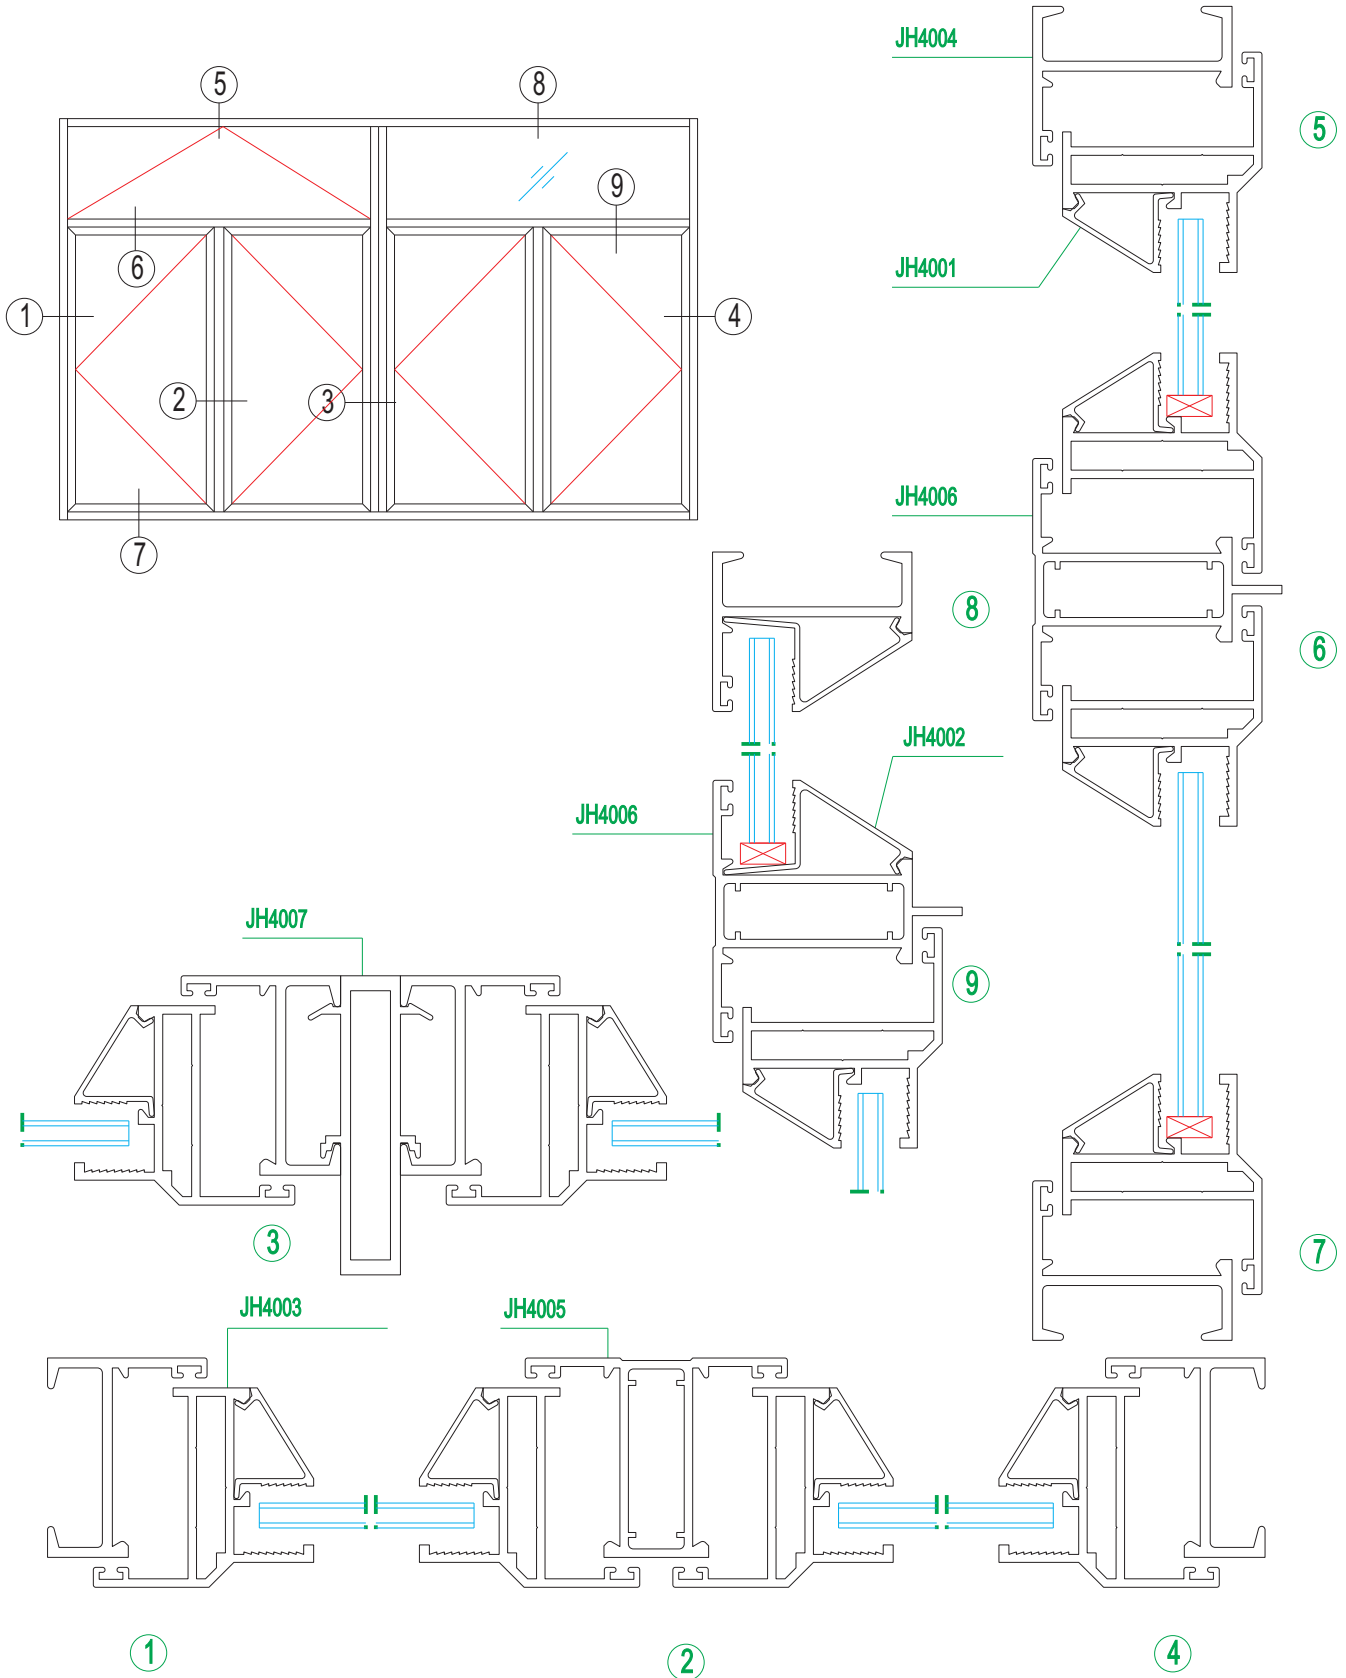

Side-hung window

Series PW70 side-hung window

Side-hung window

Series JH50 side-hung window

Aluminum Frame Curtain Wall, Door and Window

铝框玻璃幕墙及门窗

Side-hung window

Series KS50 side-hung window

Aluminum Frame Curtain Wall, Door and Window

铝框玻璃幕墙及门窗

Side-hung window

Series JH40 side-hung window

Side-hung window

Series JH38 side-hung window

Aluminum Frame Curtain Wall, Door and Window

铝框玻璃幕墙及门窗

Side-hung window

Series JH38A side-hung window

Aluminum Frame Curtain Wall, Door and Window

铝框玻璃幕墙及门窗

Side-hung window

Series BY Louver blades

Side-hung window

Series JHJ50 tilt & turn window

4

5

6

Side-hung window

Series YC hidden-framing top-hung window

Aluminum Frame Curtain Wall, Door and Window

铝框玻璃幕墙及门窗