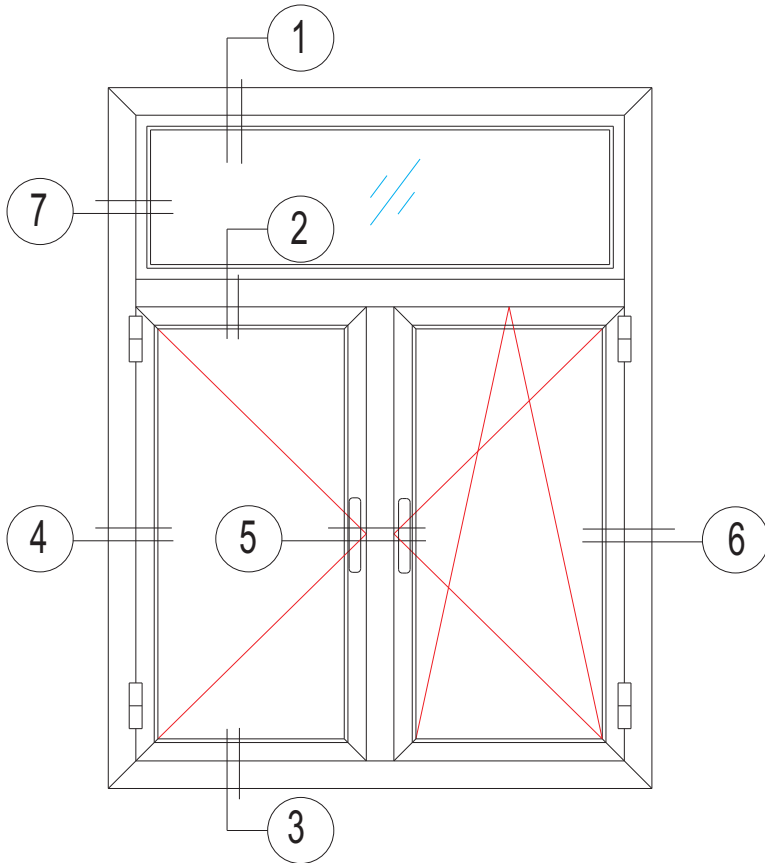

Side-hung window

Series JHJ50 tilt & turn window

Aluminum Frame Curtain Wall, Door and Window

铝框玻璃幕墙及门窗