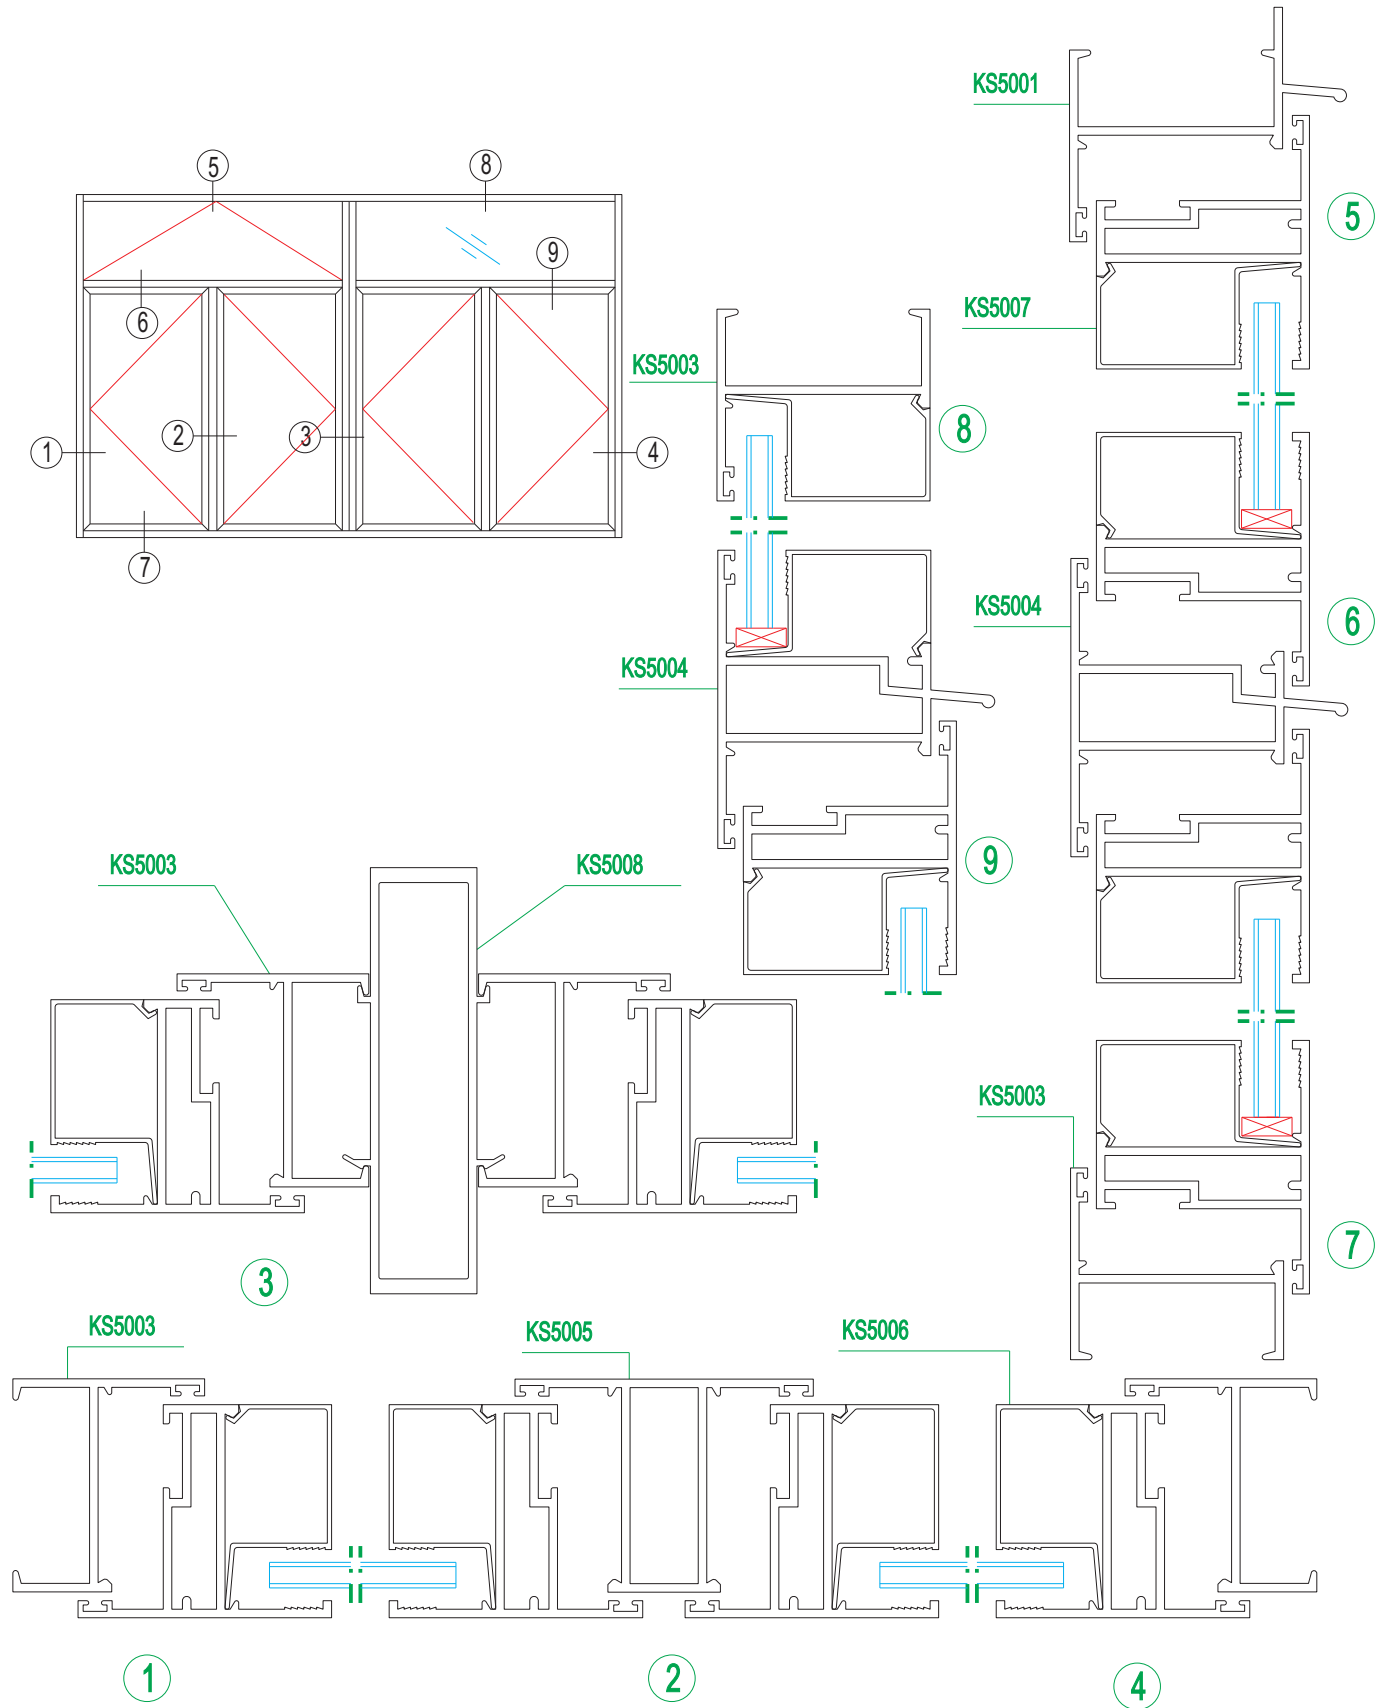

Side-hung window

Series PW70 side-hung window

Side-hung window

Series JH50 side-hung window

Aluminum Frame Curtain Wall, Door and Window

铝框玻璃幕墙及门窗

Side-hung window

Series KS50 side-hung window

Aluminum Frame Curtain Wall, Door and Window

铝框玻璃幕墙及门窗

Side-hung window

Series JH40 side-hung window

Side-hung window

Series JH38 side-hung window

Aluminum Frame Curtain Wall, Door and Window

铝框玻璃幕墙及门窗

Side-hung window

Series JH38A side-hung window

Aluminum Frame Curtain Wall, Door and Window

铝框玻璃幕墙及门窗

Side-hung window

Series BY Louver blades

Side-hung window

Series JHJ50 tilt & turn window

4

5

6

Side-hung window

Series YC hidden-framing top-hung window

Aluminum Frame Curtain Wall, Door and Window

铝框玻璃幕墙及门窗