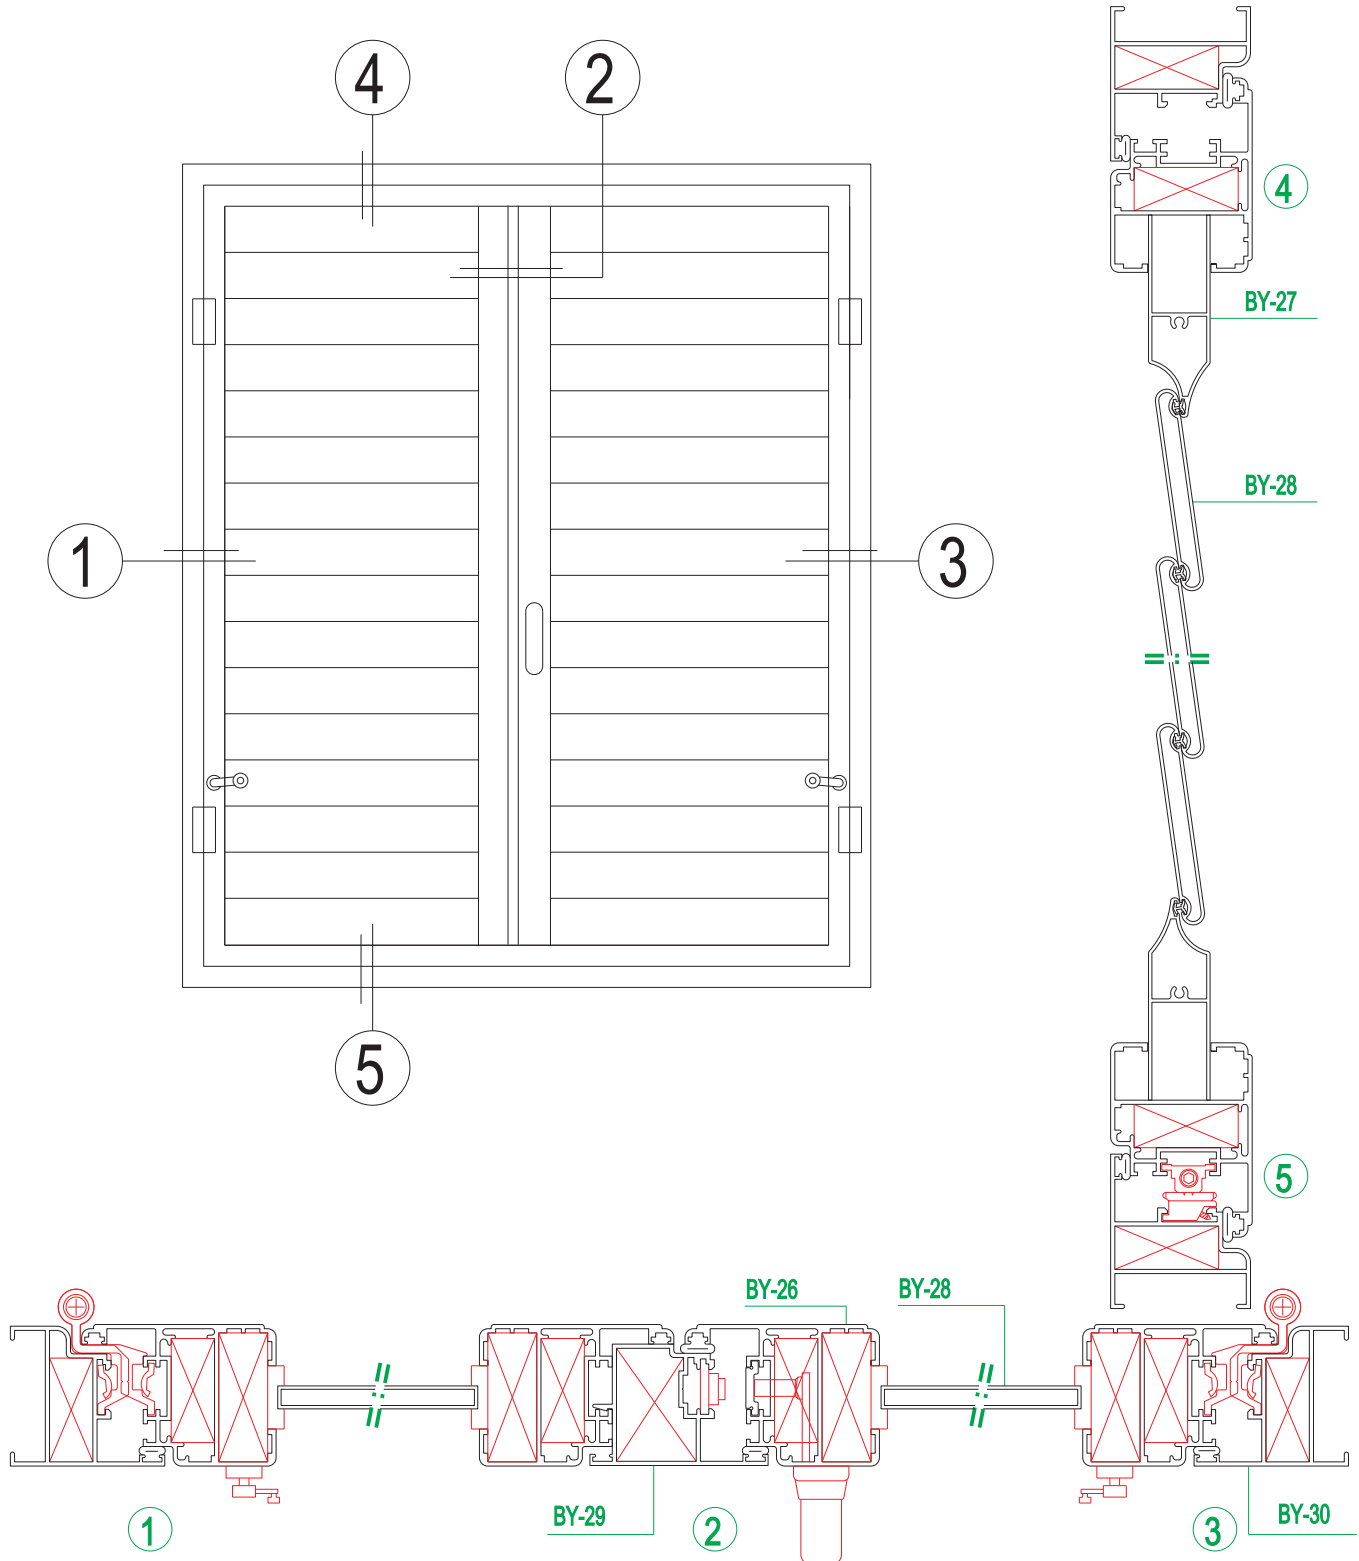

Side-hung window

Series PW70 side-hung window

Side-hung window

Series JH50 side-hung window

Aluminum Frame Curtain Wall, Door and Window

铝框玻璃幕墙及门窗

Side-hung window

Series KS50 side-hung window

Aluminum Frame Curtain Wall, Door and Window

铝框玻璃幕墙及门窗

Side-hung window

Series JH40 side-hung window

Side-hung window

Series JH38 side-hung window

Aluminum Frame Curtain Wall, Door and Window

铝框玻璃幕墙及门窗

Side-hung window

Series JH38A side-hung window

Aluminum Frame Curtain Wall, Door and Window

铝框玻璃幕墙及门窗

Side-hung window

Series BY Louver blades

Side-hung window

Series JHJ50 tilt & turn window

4

5

6

Side-hung window

Series YC hidden-framing top-hung window

Aluminum Frame Curtain Wall, Door and Window

铝框玻璃幕墙及门窗