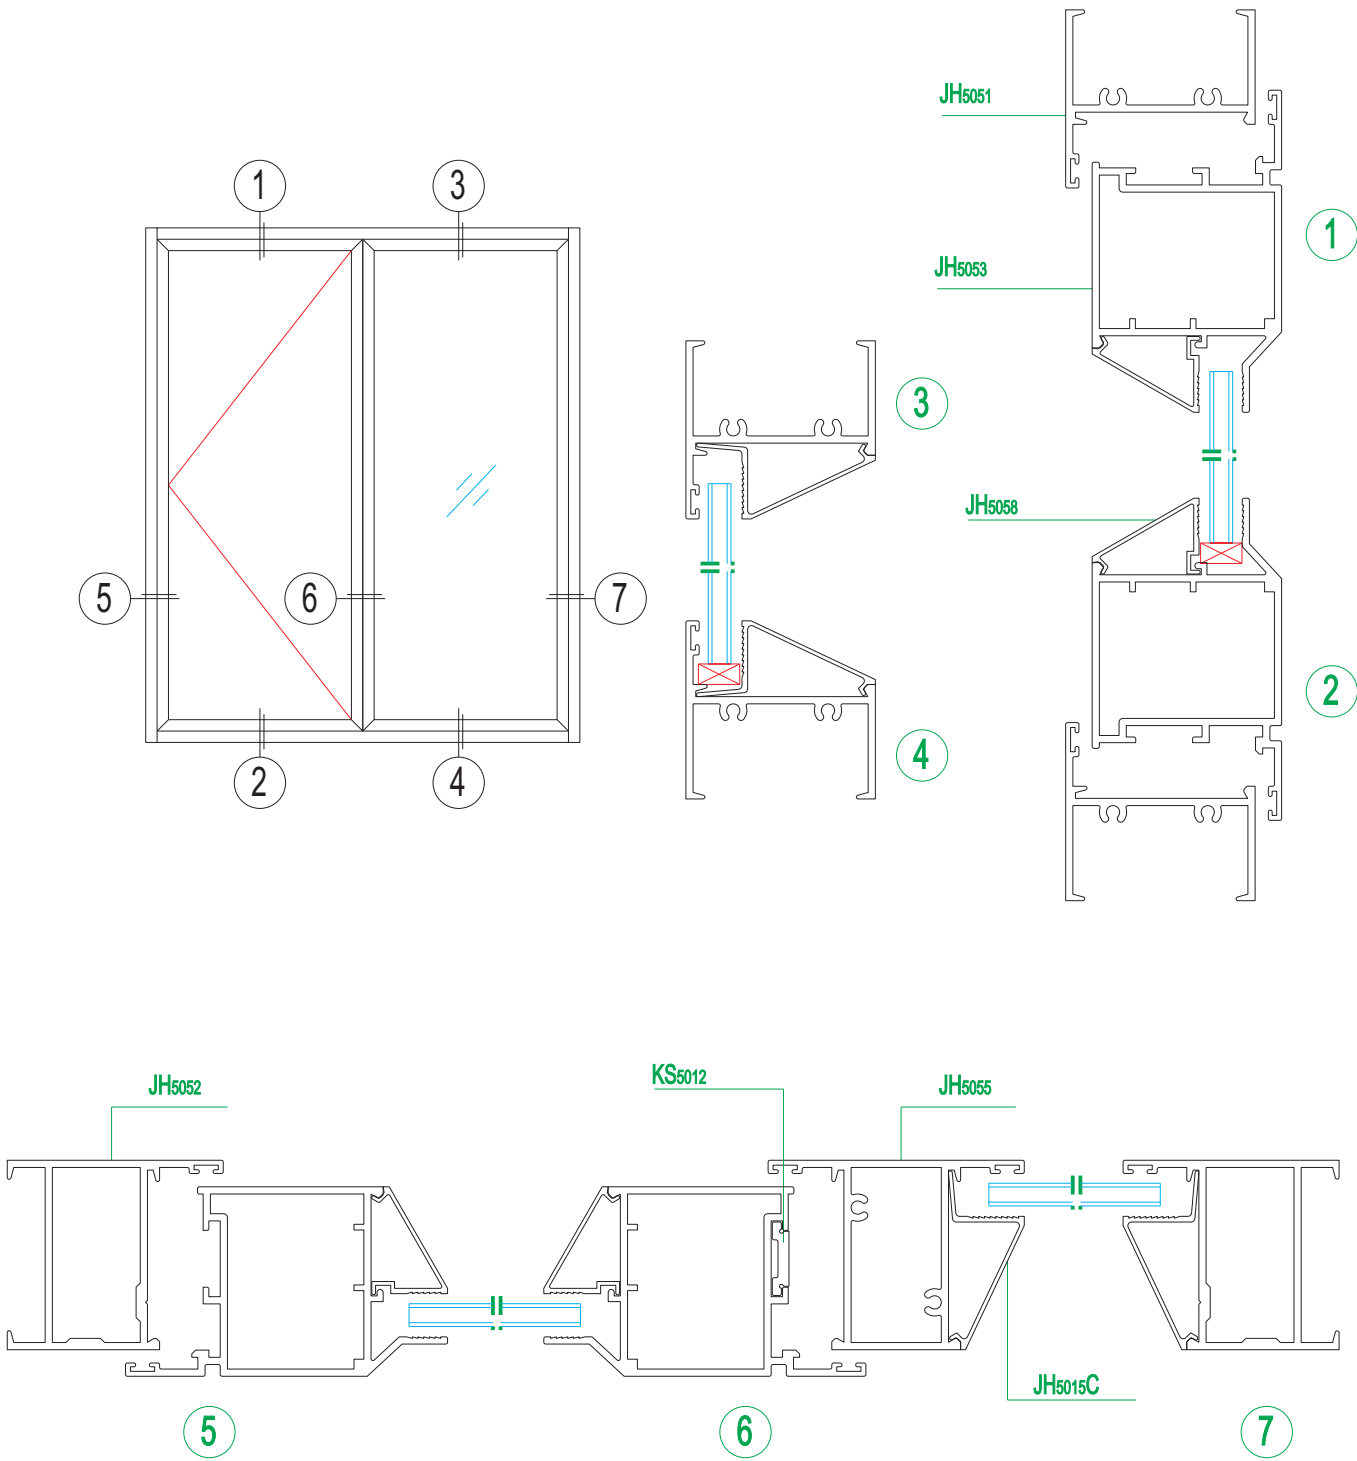

Door profiles articles

Series JH42 spring door

Door profiles articles

Series JH46 spring door

Aluminum Frame Curtain Wall, Door and Window

铝框玻璃幕墙及门窗

Door profiles articles

Series JH50 side-hung door

Door profiles articles

Series JH50 side-hung door

Aluminum Frame Curtain Wall, Door and Window

铝框玻璃幕墙及门窗

Door profiles articles

Series JH70 spring door

Door profiles articles

Series PKM80 side-hung door

Aluminum Frame Curtain Wall, Door and Window

铝框玻璃幕墙及门窗

Door profiles articles

Series JHA88 sliding door

Door profiles articles

Series JH100 single-sash lift door

Aluminum Frame Curtain Wall, Door and Window