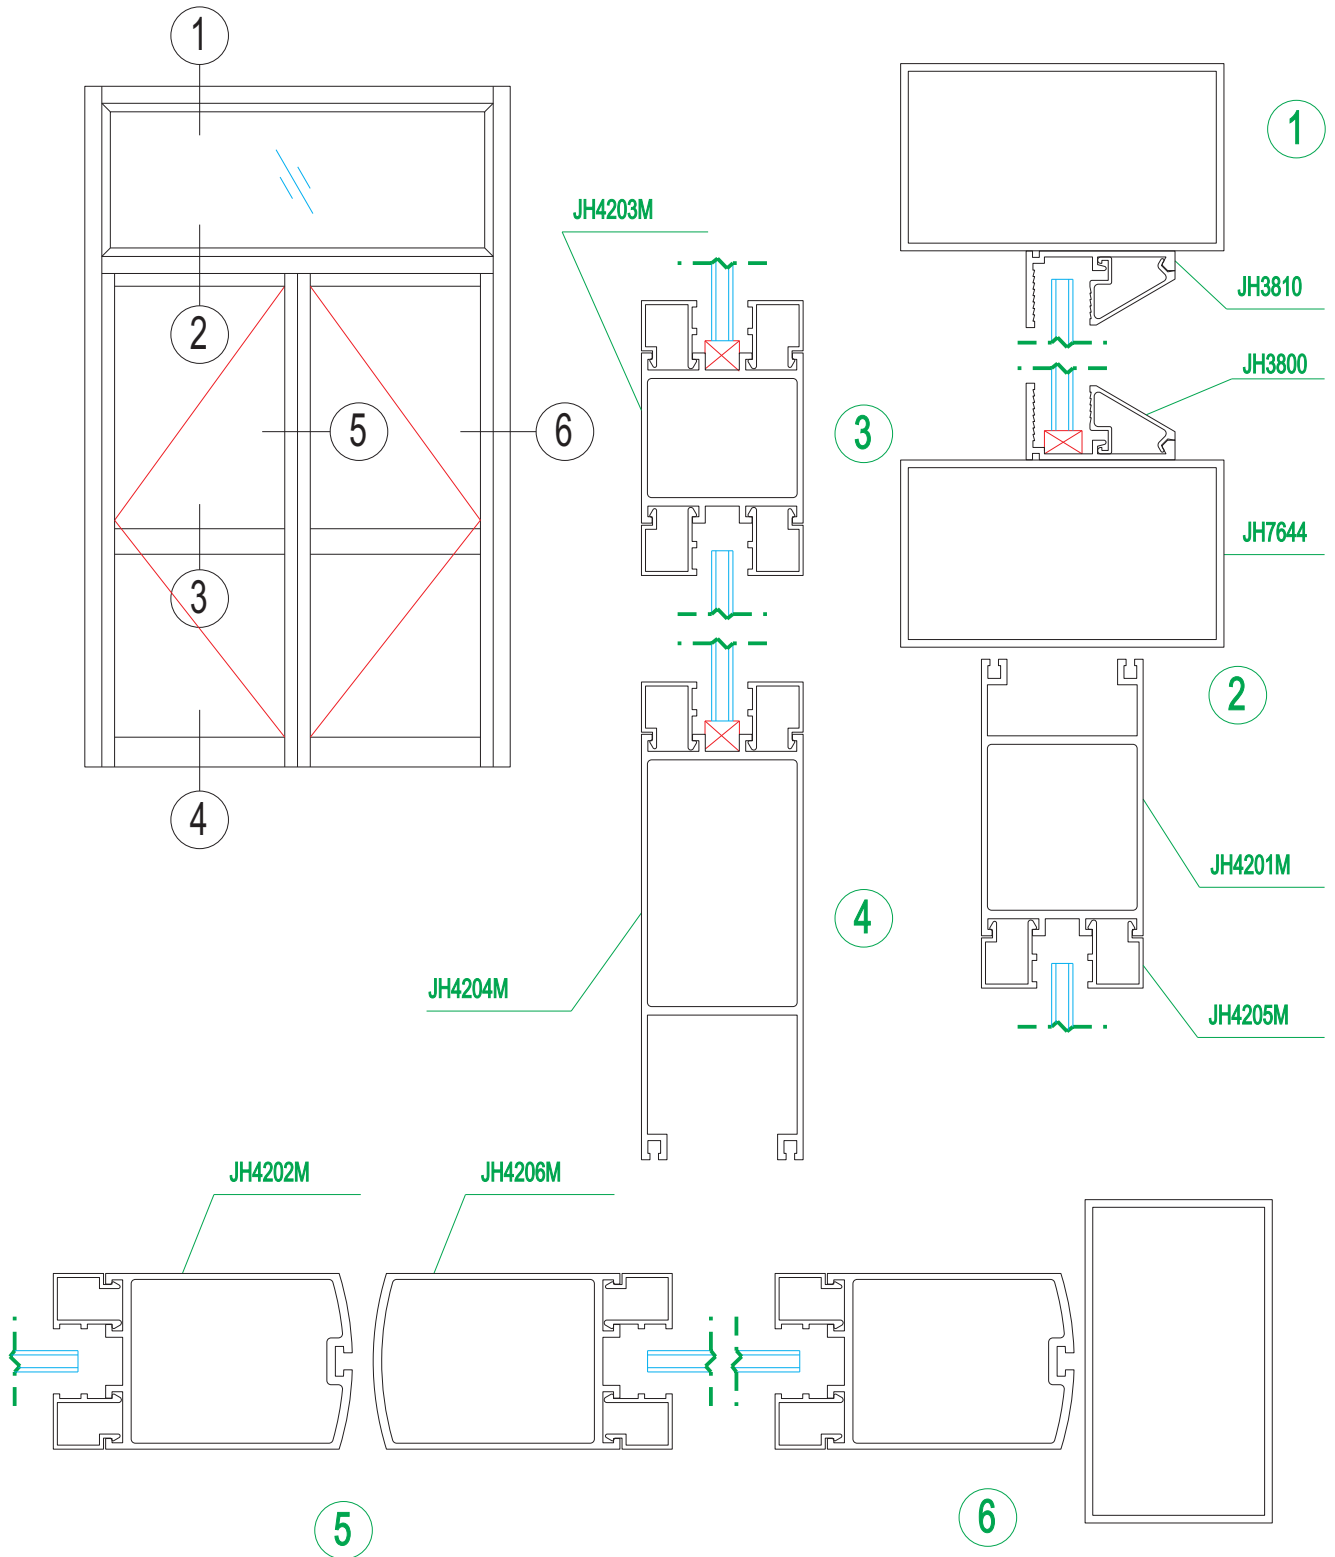

Door profiles articles

Series JH42 spring door

Door profiles articles

Series JH46 spring door

Aluminum Frame Curtain Wall, Door and Window

铝框玻璃幕墙及门窗

Door profiles articles

Series JH50 side-hung door

Door profiles articles

Series JH50 side-hung door

Aluminum Frame Curtain Wall, Door and Window

铝框玻璃幕墙及门窗

Door profiles articles

Series JH70 spring door

Door profiles articles

Series PKM80 side-hung door

Aluminum Frame Curtain Wall, Door and Window

铝框玻璃幕墙及门窗

Door profiles articles

Series JHA88 sliding door

Door profiles articles

Series JH100 single-sash lift door

Aluminum Frame Curtain Wall, Door and Window

铝框玻璃幕墙及门窗

Door profiles articles

Series JHD55 folding door

Door profiles articles

Series FA90 sliding door with insulating glass

Aluminum Frame Curtain Wall, Door and Window

铝框玻璃幕墙及门窗