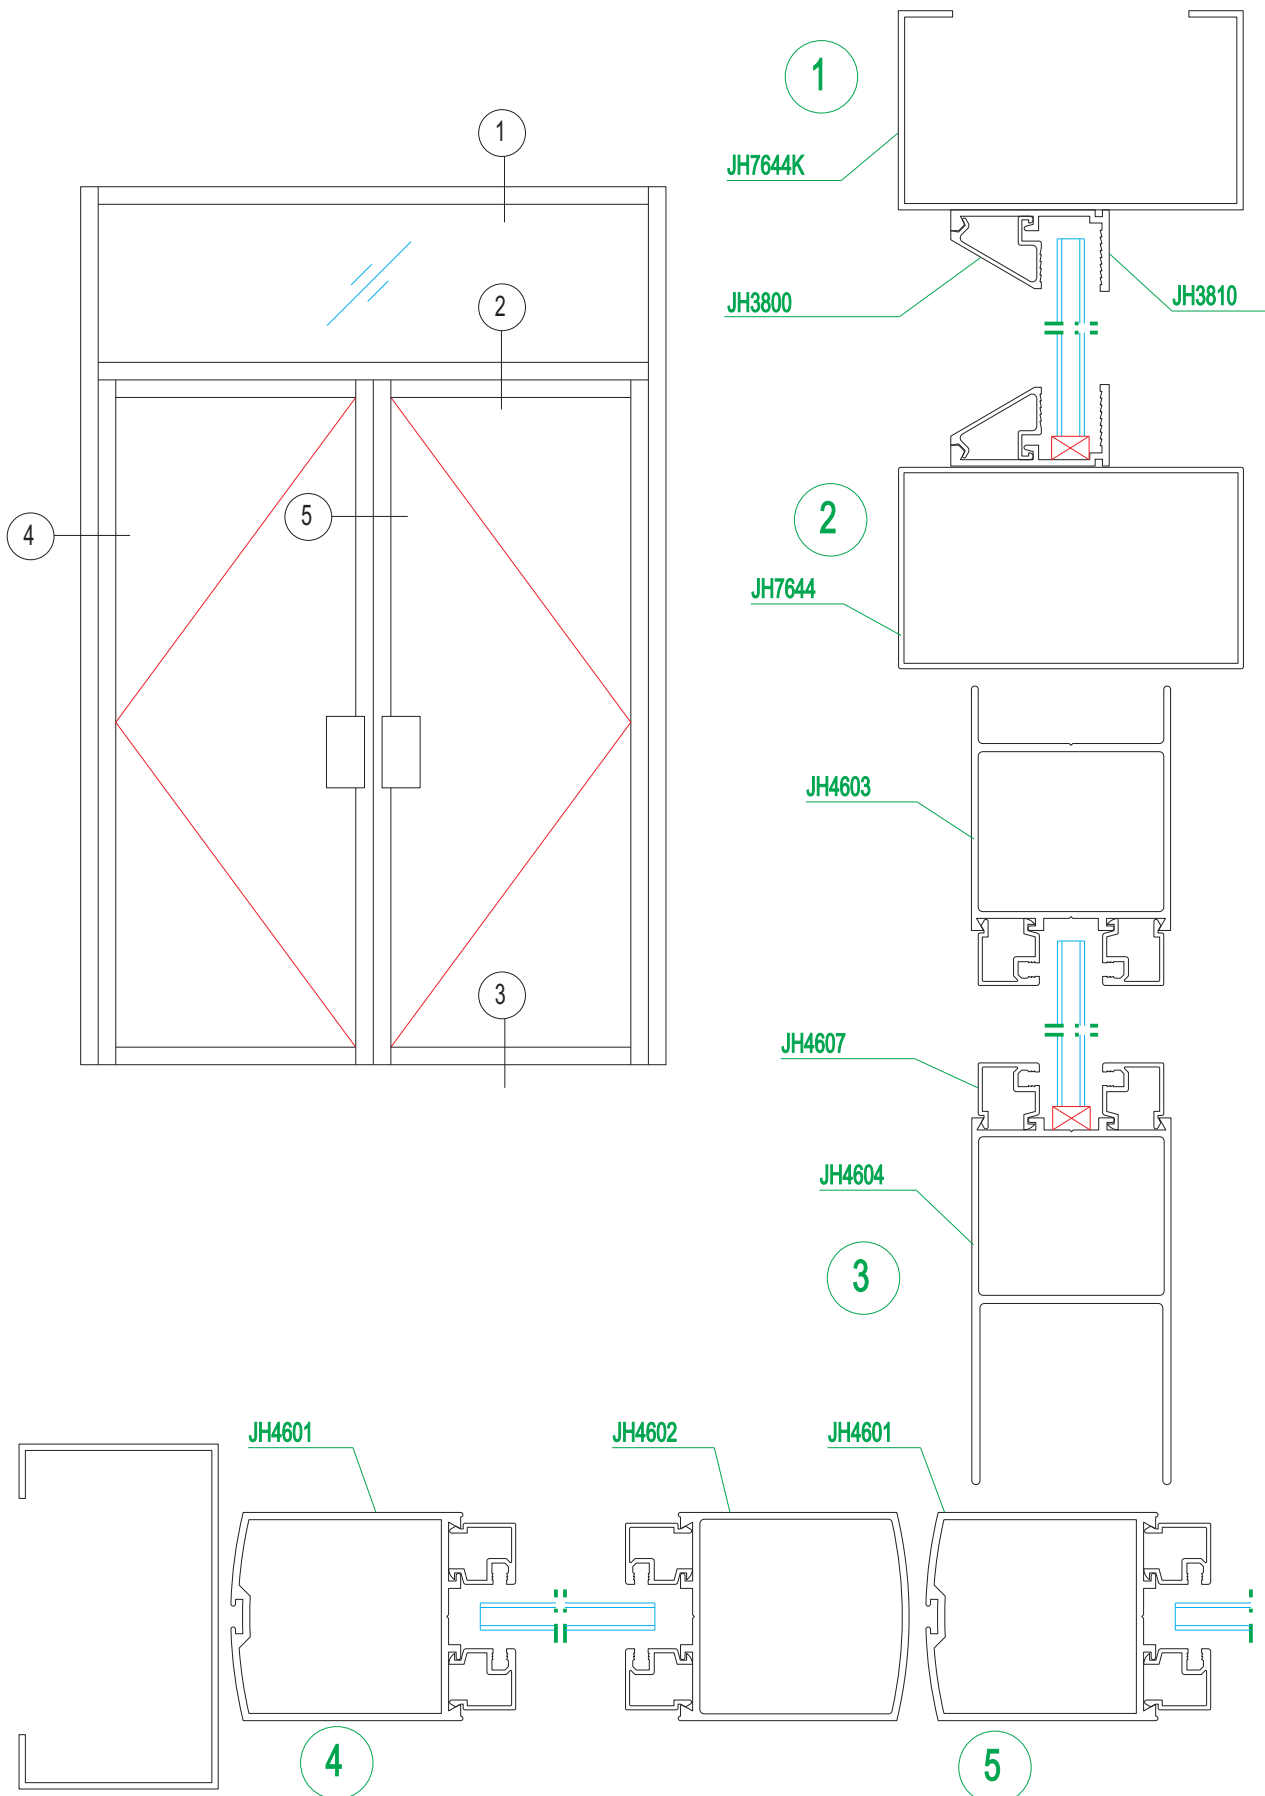

Door profiles articles

Series JH42 spring door

Door profiles articles

Series JH46 spring door

Aluminum Frame Curtain Wall, Door and Window

铝框玻璃幕墙及门窗

Door profiles articles

Series JH50 side-hung door

Door profiles articles

Series JH50 side-hung door

Aluminum Frame Curtain Wall, Door and Window

铝框玻璃幕墙及门窗

Door profiles articles

Series JH70 spring door

Door profiles articles

Series PKM80 side-hung door

Aluminum Frame Curtain Wall, Door and Window

铝框玻璃幕墙及门窗

Door profiles articles

Series JHA88 sliding door

Door profiles articles

Series JH100 single-sash lift door

Aluminum Frame Curtain Wall, Door and Window

铝框玻璃幕墙及门窗

Door profiles articles

Series JHD55 folding door

Door profiles articles

Series FA90 sliding door with insulating glass

Aluminum Frame Curtain Wall, Door and Window

铝框玻璃幕墙及门窗