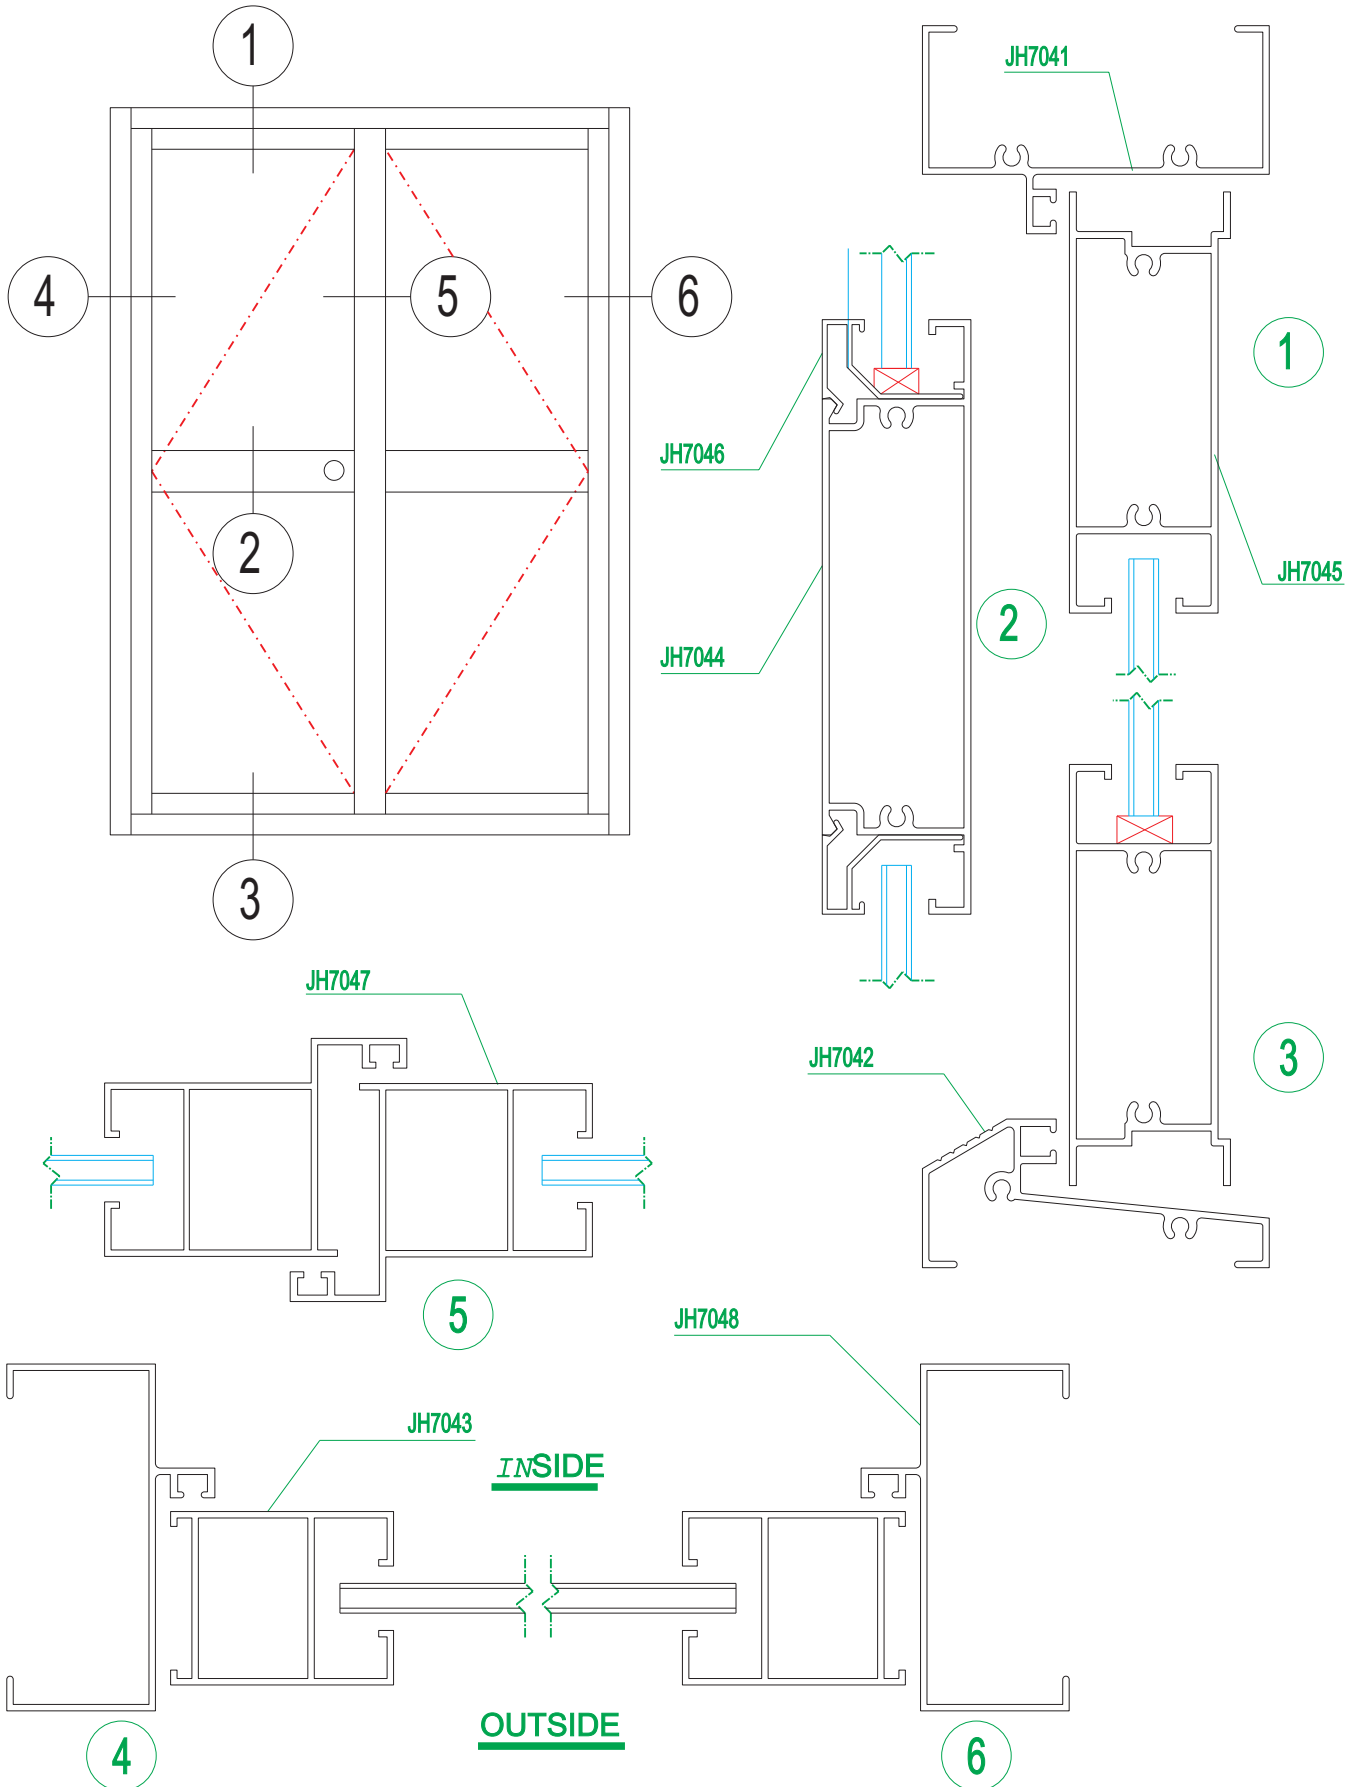

Door profiles articles

Series JH42 spring door

Door profiles articles

Series JH46 spring door

Aluminum Frame Curtain Wall, Door and Window

铝框玻璃幕墙及门窗

Door profiles articles

Series JH50 side-hung door

Door profiles articles

Series JH50 side-hung door

Aluminum Frame Curtain Wall, Door and Window

铝框玻璃幕墙及门窗

Door profiles articles

Series JH70 spring door

Door profiles articles

Series PKM80 side-hung door

Aluminum Frame Curtain Wall, Door and Window

铝框玻璃幕墙及门窗

Door profiles articles

Series JHA88 sliding door

Door profiles articles

Series JH100 single-sash lift door

Aluminum Frame Curtain Wall, Door and Window

铝框玻璃幕墙及门窗

Door profiles articles

Series JHD55 folding door

Door profiles articles

Series FA90 sliding door with insulating glass

Aluminum Frame Curtain Wall, Door and Window

铝框玻璃幕墙及门窗