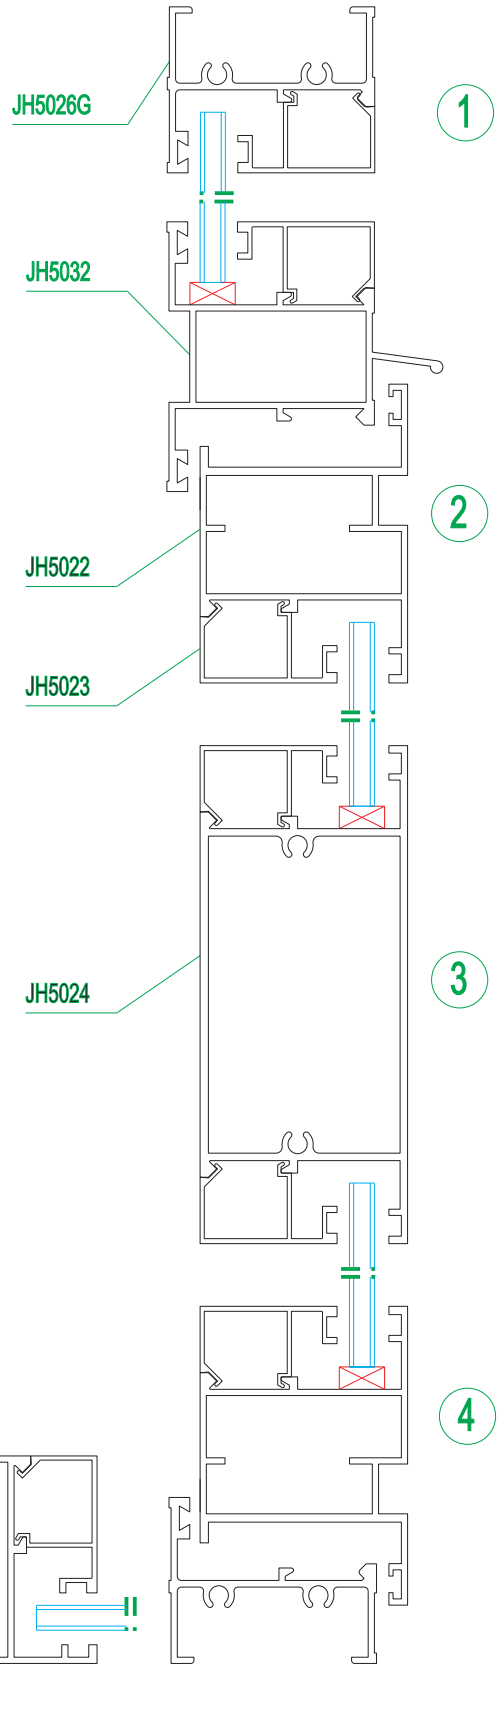

Door profiles articles

Series JH42 spring door

Door profiles articles

Series JH46 spring door

Aluminum Frame Curtain Wall, Door and Window

铝框玻璃幕墙及门窗

Door profiles articles

Series JH50 side-hung door

Door profiles articles

Series JH50 side-hung door

Aluminum Frame Curtain Wall, Door and Window

铝框玻璃幕墙及门窗

Door profiles articles

Series JH70 spring door

Door profiles articles

Series PKM80 side-hung door

Aluminum Frame Curtain Wall, Door and Window

铝框玻璃幕墙及门窗

Door profiles articles

Series JHA88 sliding door

Door profiles articles

Series JH100 single-sash lift door

Aluminum Frame Curtain Wall, Door and Window