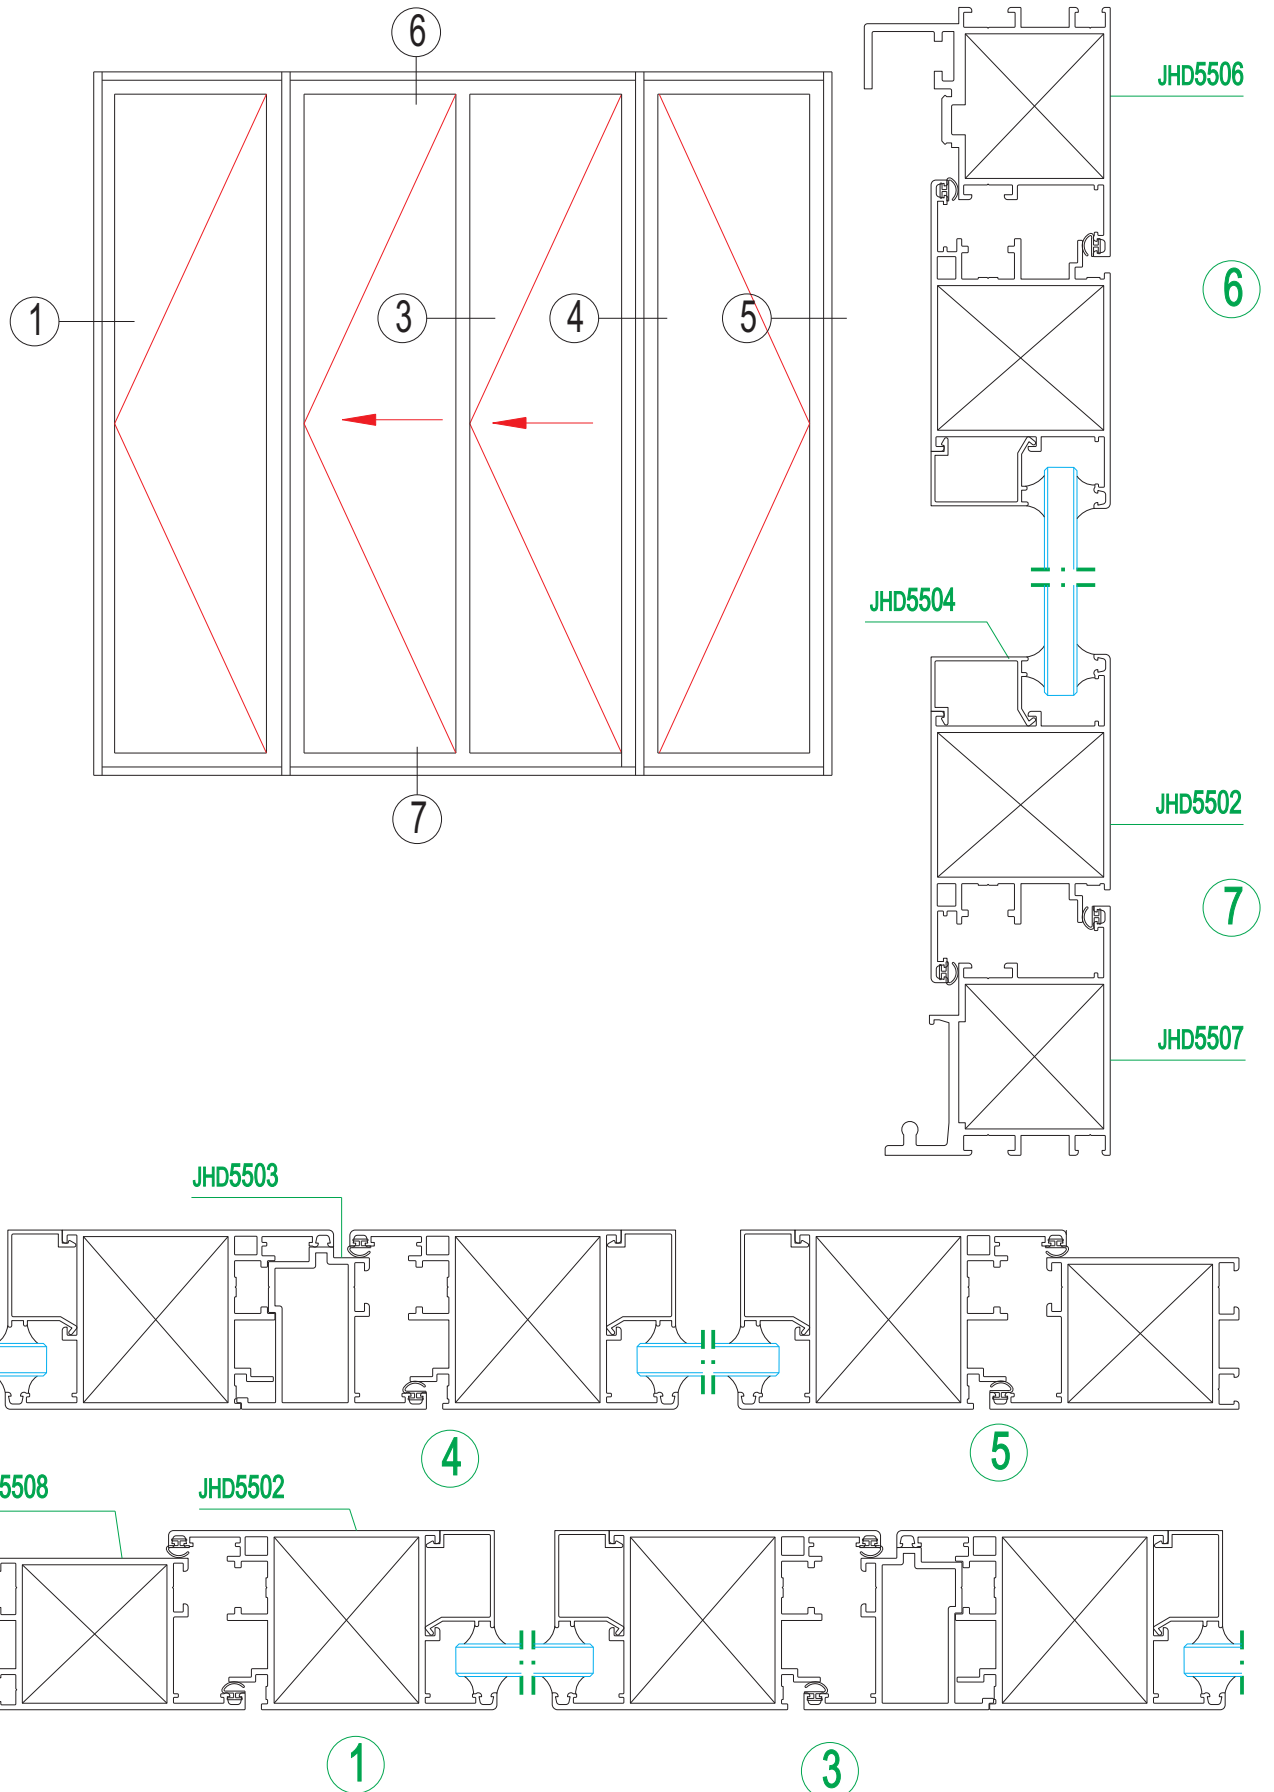

Door profiles articles

Series JH42 spring door

Door profiles articles

Series JH46 spring door

Aluminum Frame Curtain Wall, Door and Window

铝框玻璃幕墙及门窗

Door profiles articles

Series JH50 side-hung door

Door profiles articles

Series JH50 side-hung door

Aluminum Frame Curtain Wall, Door and Window

铝框玻璃幕墙及门窗

Door profiles articles

Series JH70 spring door

Door profiles articles

Series PKM80 side-hung door

Aluminum Frame Curtain Wall, Door and Window

铝框玻璃幕墙及门窗

Door profiles articles

Series JHA88 sliding door

Door profiles articles

Series JH100 single-sash lift door

Aluminum Frame Curtain Wall, Door and Window

铝框玻璃幕墙及门窗

Door profiles articles

Series JHD55 folding door

Door profiles articles

Series FA90 sliding door with insulating glass

Aluminum Frame Curtain Wall, Door and Window

铝框玻璃幕墙及门窗