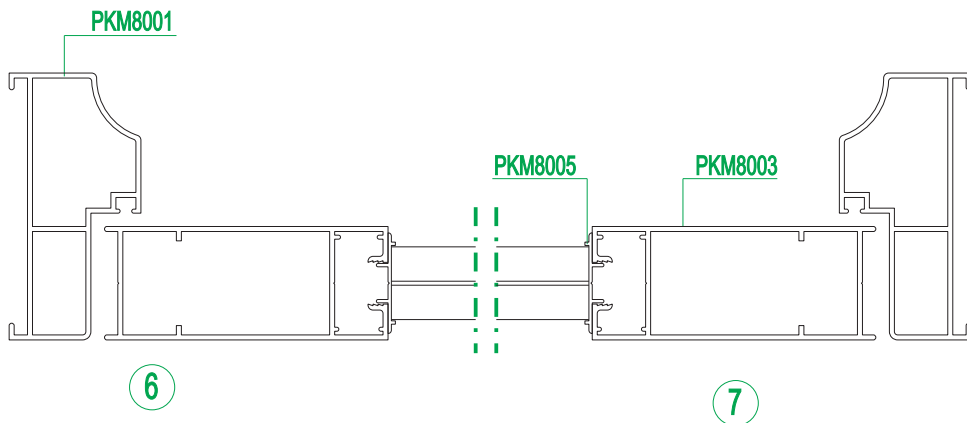

Door profiles articles

Series JH50 side-hung door

Aluminum Frame Curtain Wall, Door and Window

铝框玻璃幕墙及门窗

Door profiles articles

Series JH70 spring door

Door profiles articles

Series PKM80 side-hung door

Aluminum Frame Curtain Wall, Door and Window

铝框玻璃幕墙及门窗

Door profiles articles

Series JHA88 sliding door

Door profiles articles

Series JH100 single-sash lift door

Aluminum Frame Curtain Wall, Door and Window