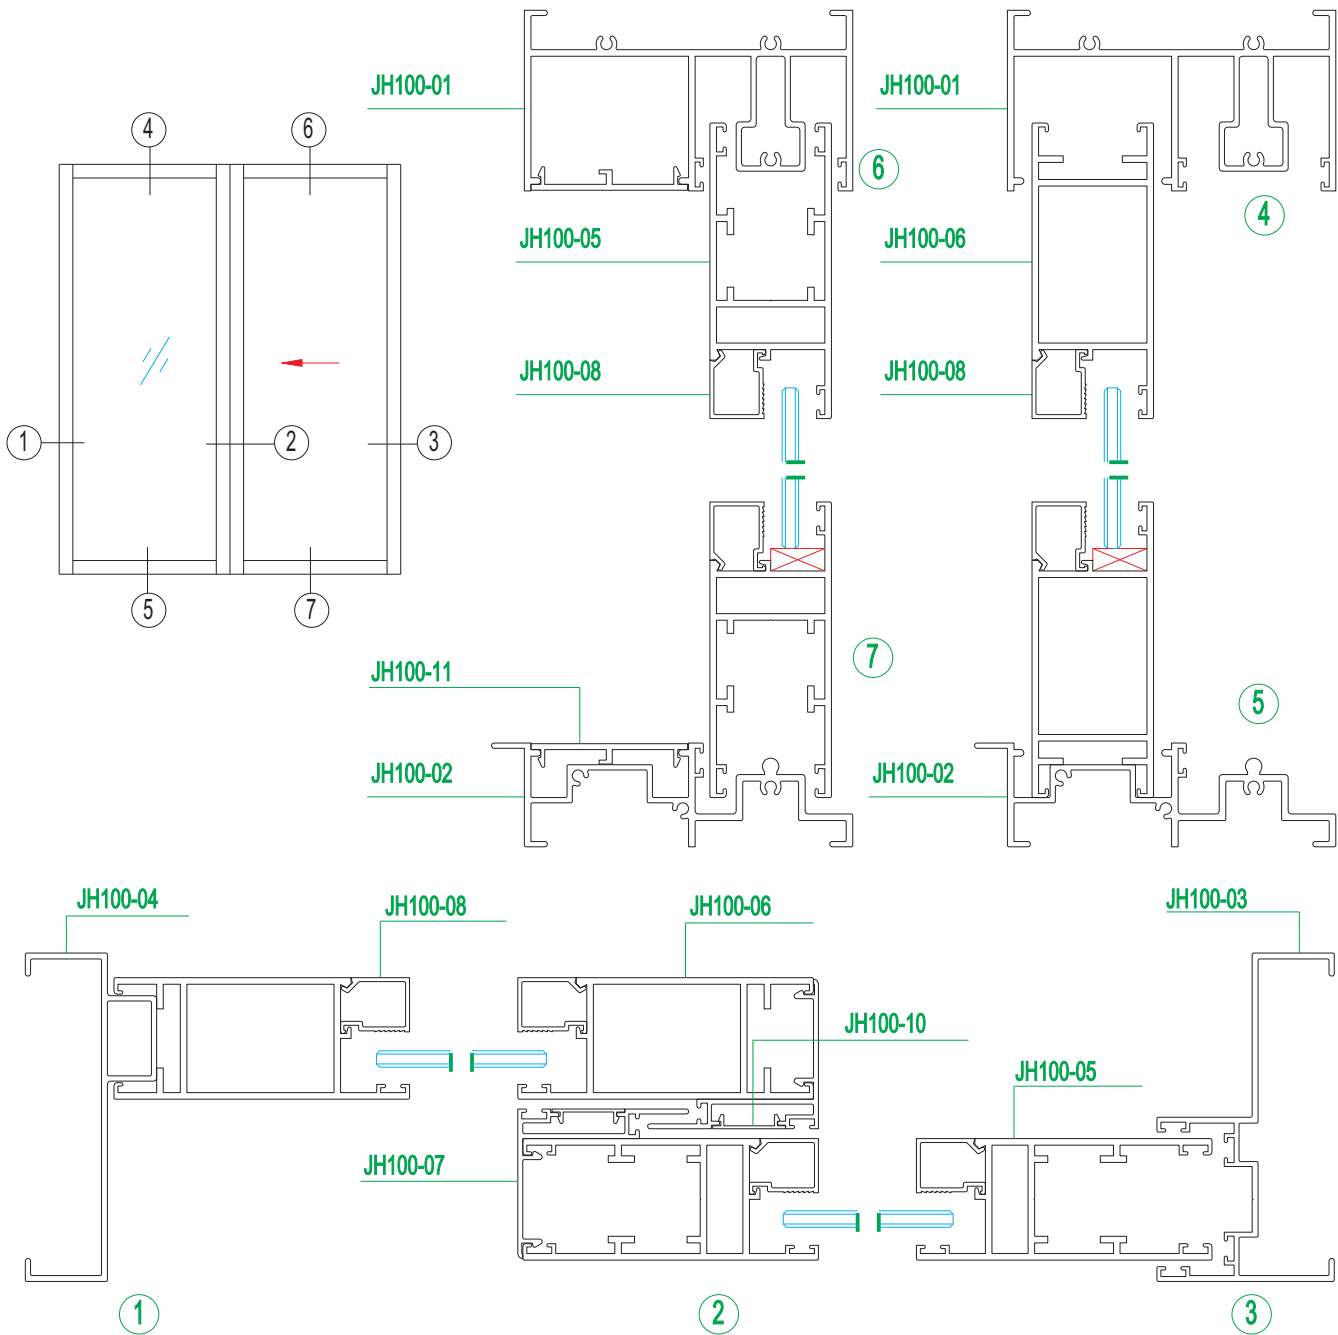

Door profiles articles

Series JH42 spring door

Door profiles articles

Series JH46 spring door

Aluminum Frame Curtain Wall, Door and Window

铝框玻璃幕墙及门窗

Door profiles articles

Series JH50 side-hung door

Door profiles articles

Series JH50 side-hung door

Aluminum Frame Curtain Wall, Door and Window

铝框玻璃幕墙及门窗

Door profiles articles

Series JH70 spring door

Door profiles articles

Series PKM80 side-hung door

Aluminum Frame Curtain Wall, Door and Window

铝框玻璃幕墙及门窗

Door profiles articles

Series JHA88 sliding door

Door profiles articles

Series JH100 single-sash lift door

Aluminum Frame Curtain Wall, Door and Window

铝框玻璃幕墙及门窗

Door profiles articles

Series JHD55 folding door

Door profiles articles

Series FA90 sliding door with insulating glass

Aluminum Frame Curtain Wall, Door and Window

铝框玻璃幕墙及门窗