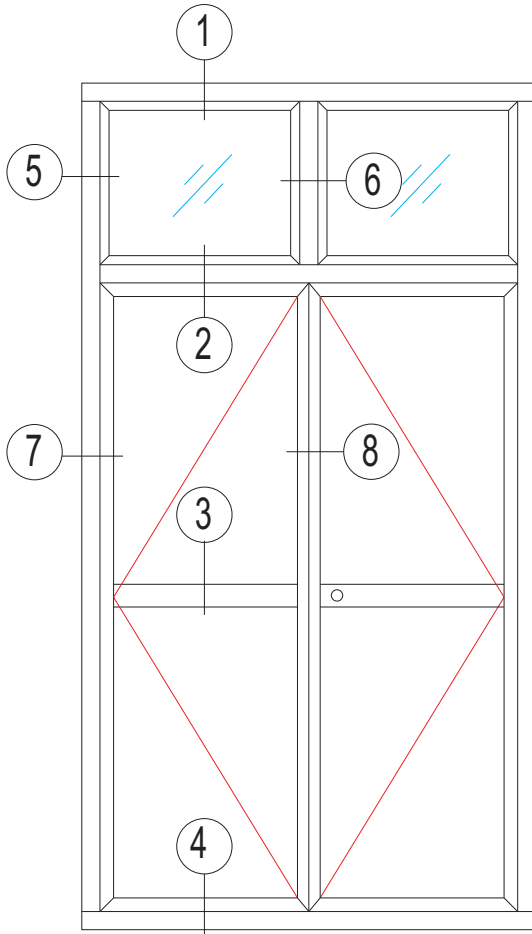

Door profiles articles

Series JH42 spring door

Door profiles articles

Series JH46 spring door

Aluminum Frame Curtain Wall, Door and Window

铝框玻璃幕墙及门窗

Door profiles articles

Series JH50 side-hung door

Door profiles articles

Series JH50 side-hung door

Aluminum Frame Curtain Wall, Door and Window

铝框玻璃幕墙及门窗

Door profiles articles

Series JH70 spring door

Door profiles articles

Series PKM80 side-hung door

Aluminum Frame Curtain Wall, Door and Window

铝框玻璃幕墙及门窗

Door profiles articles

Series JHA88 sliding door

Door profiles articles

Series JH100 single-sash lift door

Aluminum Frame Curtain Wall, Door and Window