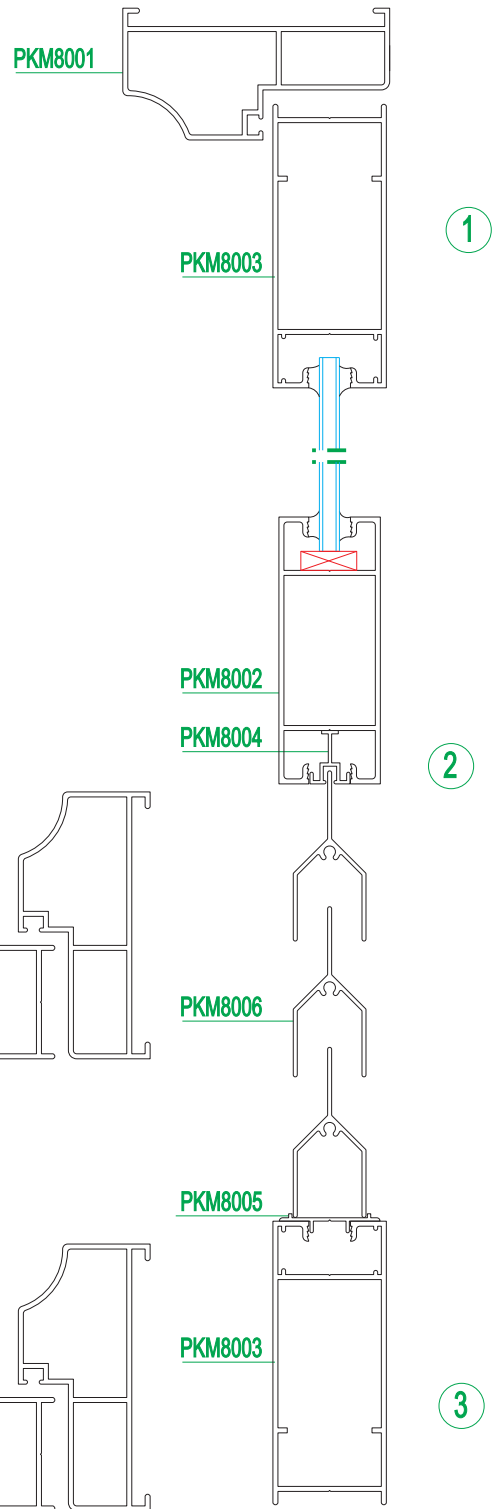

Door profiles articles

Series JH42 spring door

Door profiles articles

Series JH46 spring door

Aluminum Frame Curtain Wall, Door and Window

铝框玻璃幕墙及门窗

Door profiles articles

Series JH50 side-hung door

Door profiles articles

Series JH50 side-hung door

Aluminum Frame Curtain Wall, Door and Window

铝框玻璃幕墙及门窗

Door profiles articles

Series JH70 spring door

Door profiles articles

Series PKM80 side-hung door

Aluminum Frame Curtain Wall, Door and Window

铝框玻璃幕墙及门窗

Door profiles articles

Series JHA88 sliding door

Door profiles articles

Series JH100 single-sash lift door

Aluminum Frame Curtain Wall, Door and Window