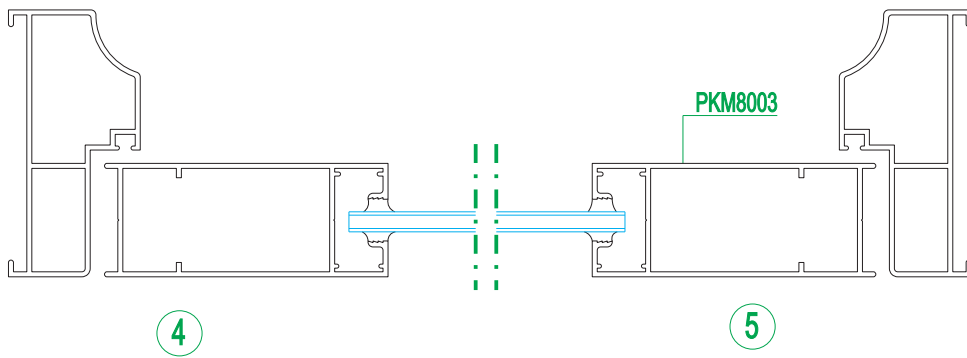

Door profiles articles

Series JH50 side-hung door

Aluminum Frame Curtain Wall, Door and Window

铝框玻璃幕墙及门窗

Door profiles articles

Series JH70 spring door

Door profiles articles

Series PKM80 side-hung door

Aluminum Frame Curtain Wall, Door and Window

铝框玻璃幕墙及门窗

Door profiles articles

Series JHA88 sliding door

Door profiles articles

Series JH100 single-sash lift door

Aluminum Frame Curtain Wall, Door and Window