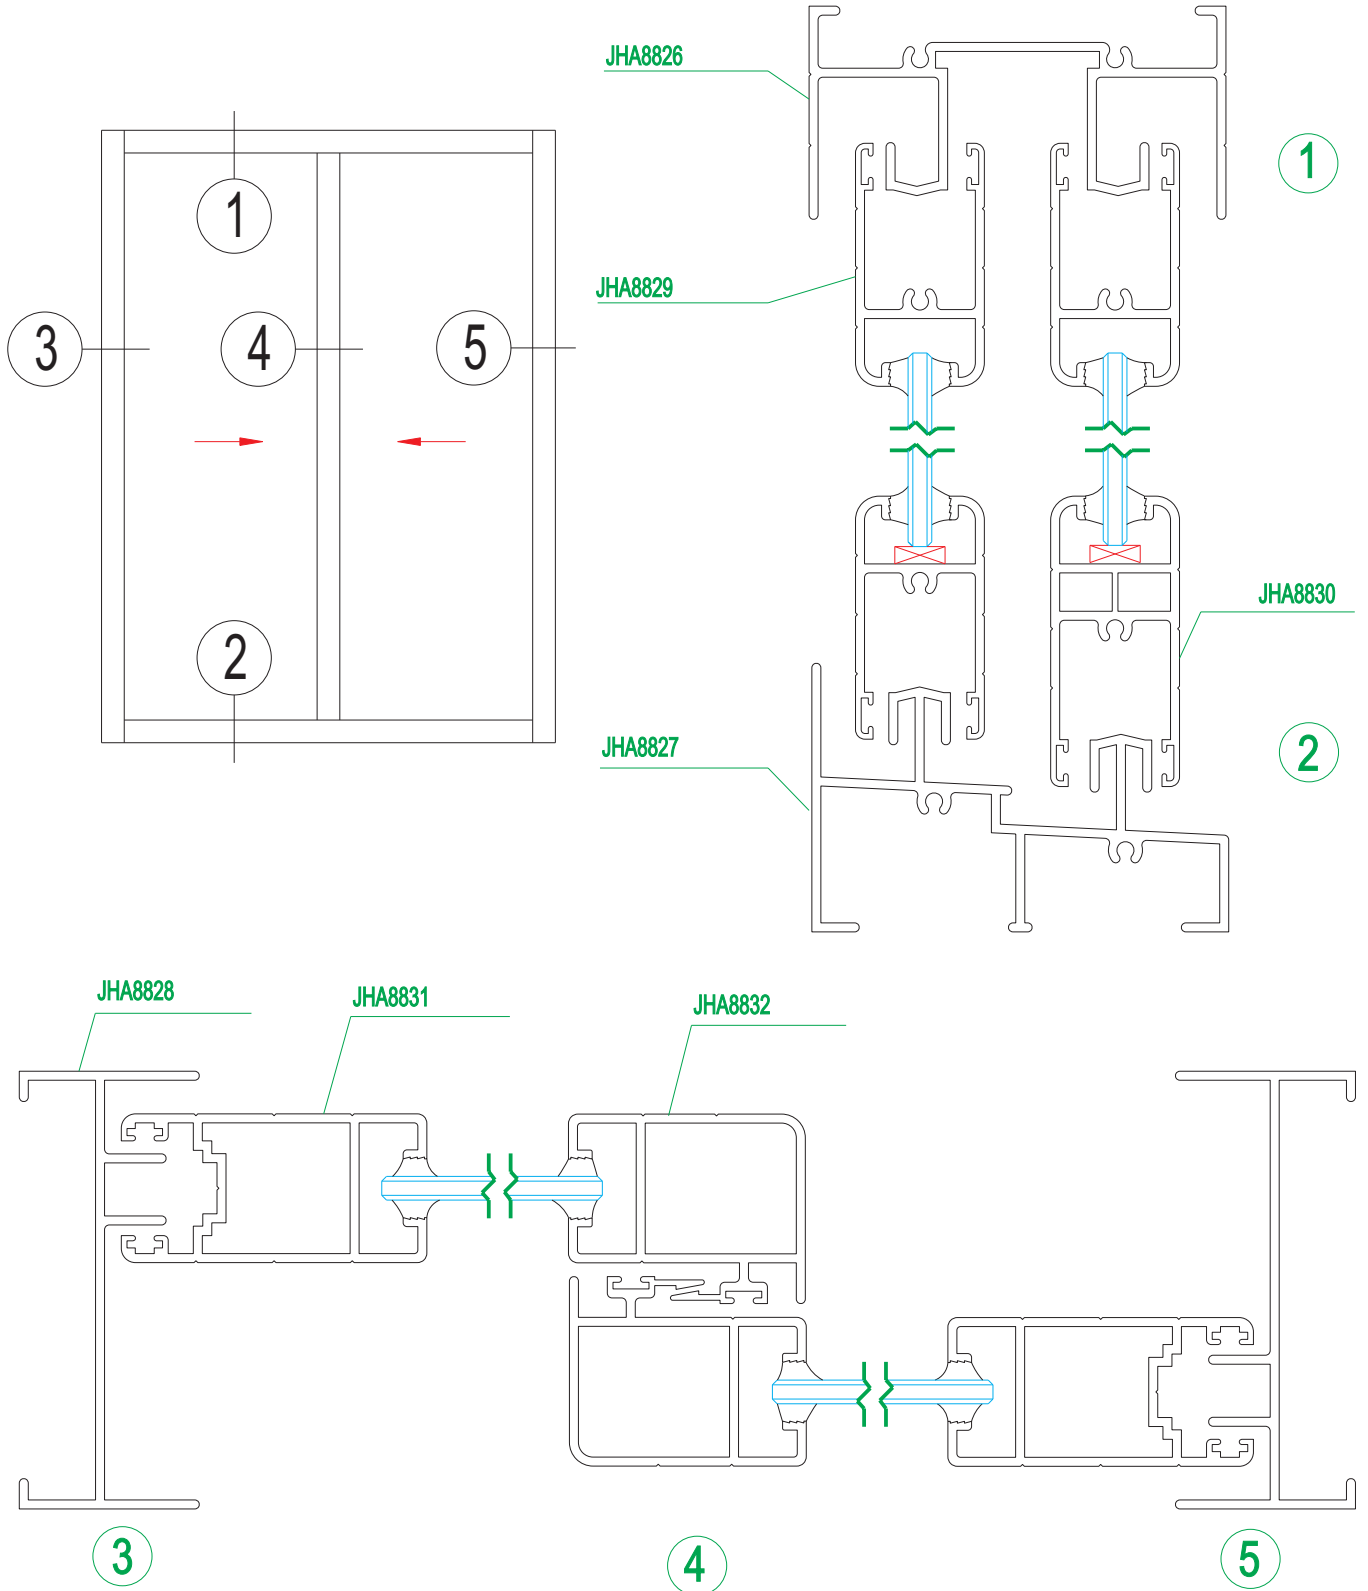

Door profiles articles

Series JH50 side-hung door

Aluminum Frame Curtain Wall, Door and Window

铝框玻璃幕墙及门窗

Door profiles articles

Series JH70 spring door

Door profiles articles

Series PKM80 side-hung door

Aluminum Frame Curtain Wall, Door and Window

铝框玻璃幕墙及门窗

Door profiles articles

Series JHA88 sliding door

Door profiles articles

Series JH100 single-sash lift door

Aluminum Frame Curtain Wall, Door and Window