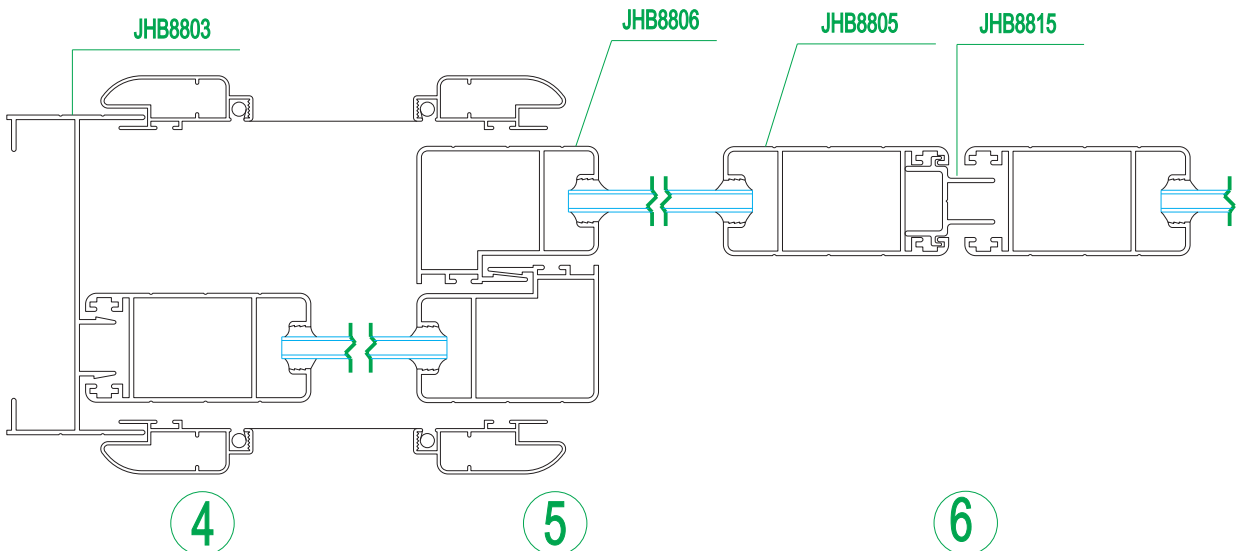

Sliding sash articles

Series JHB88 sliding window