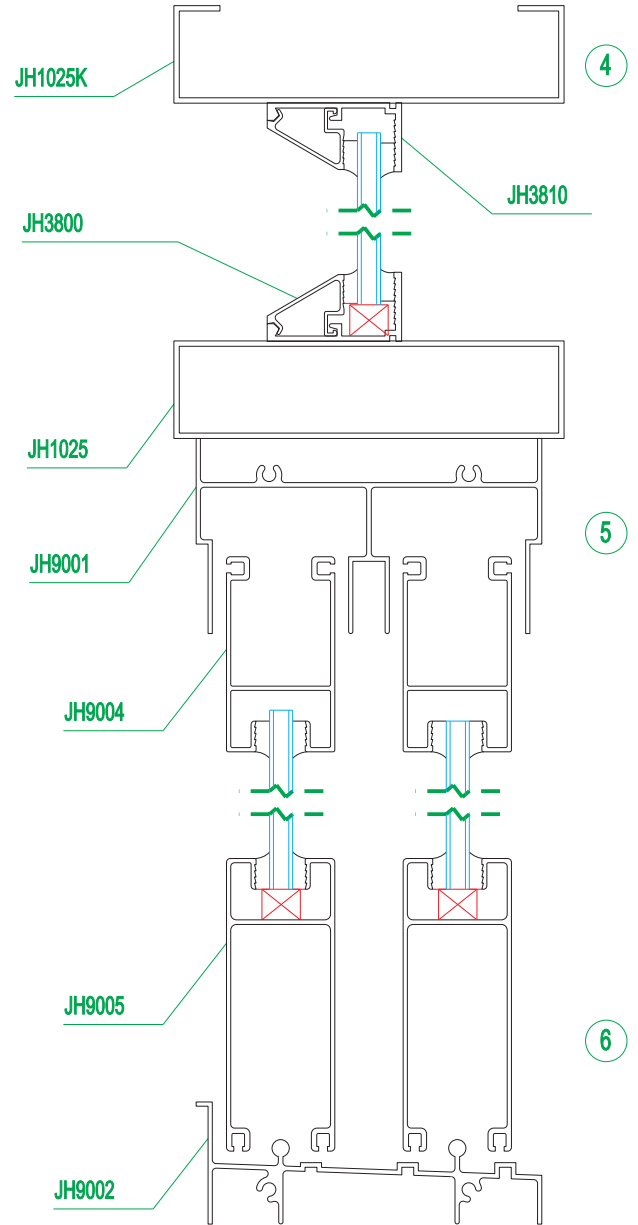

Sliding sash articles

Series JH90 sliding window