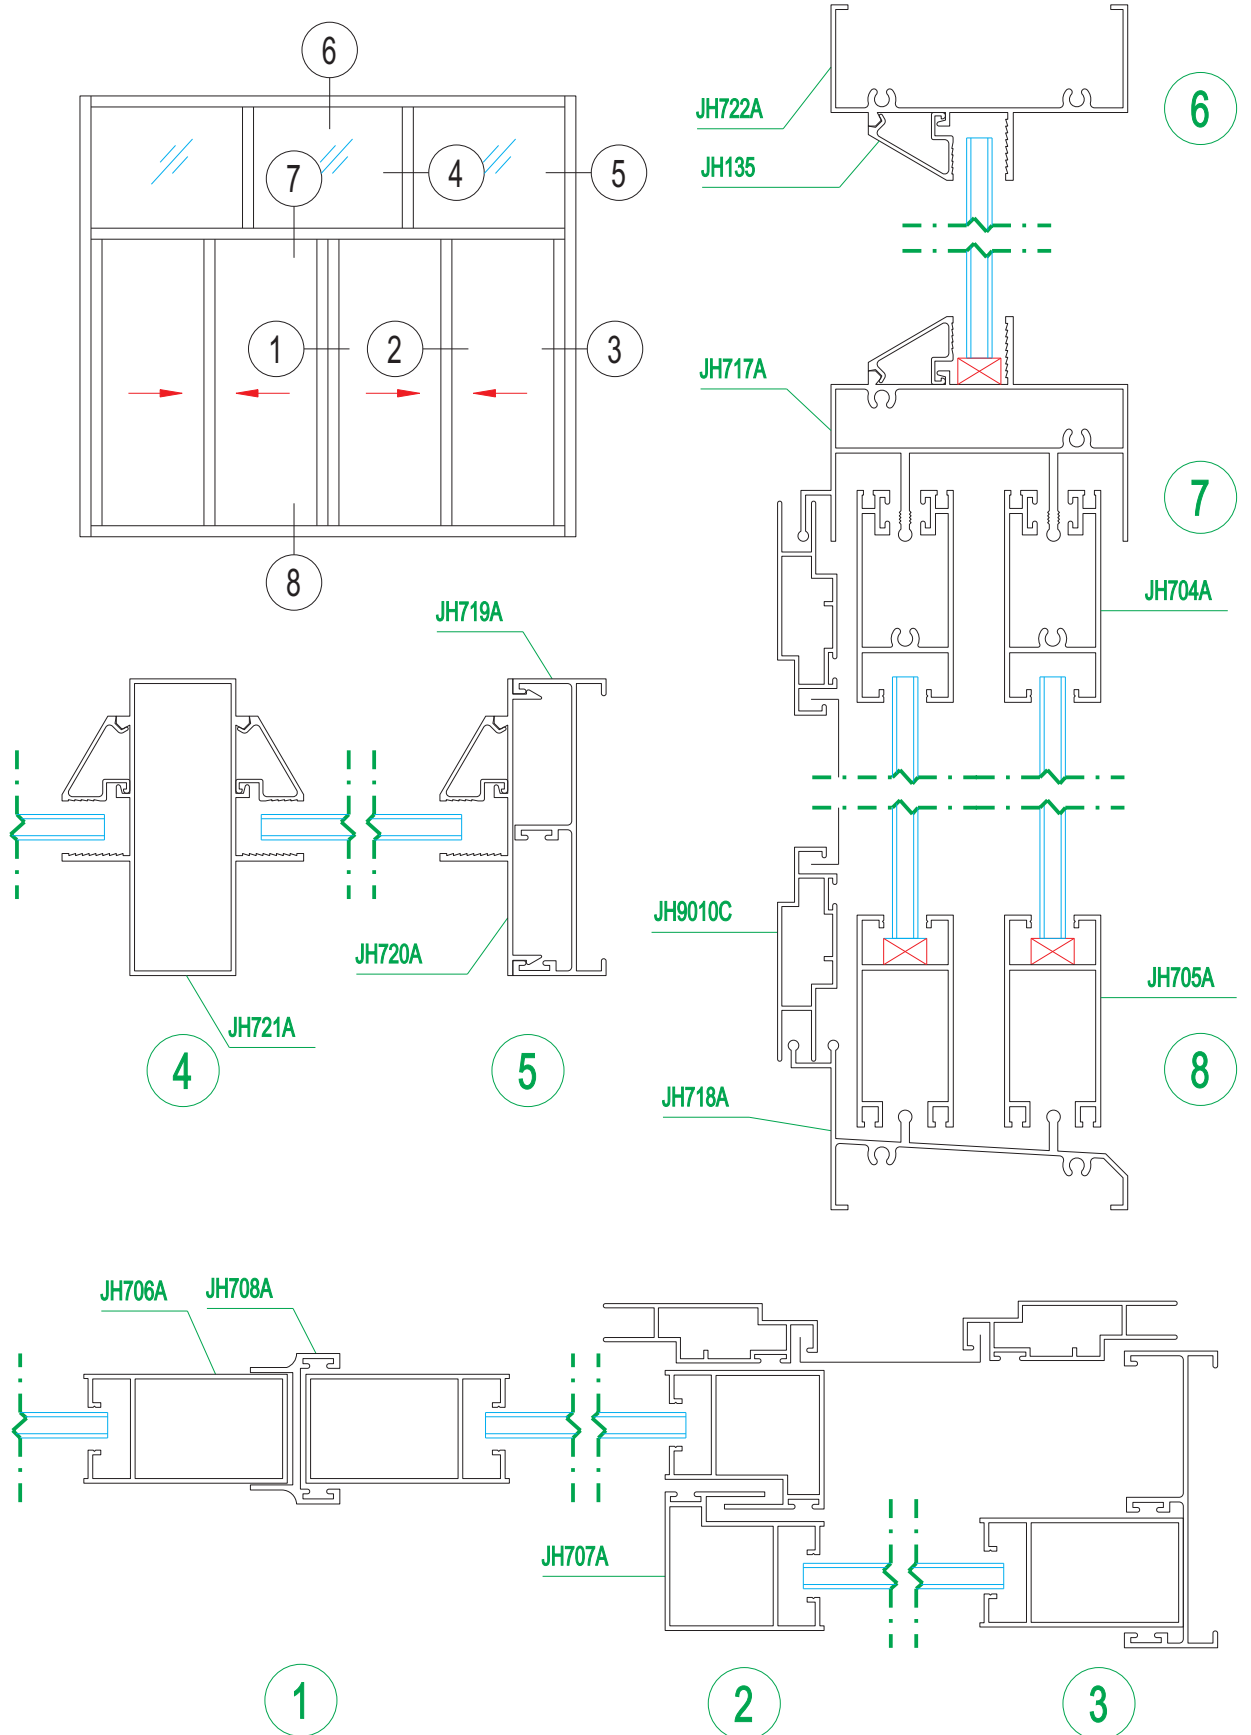

Sliding sash articles

Series JH70A sliding window