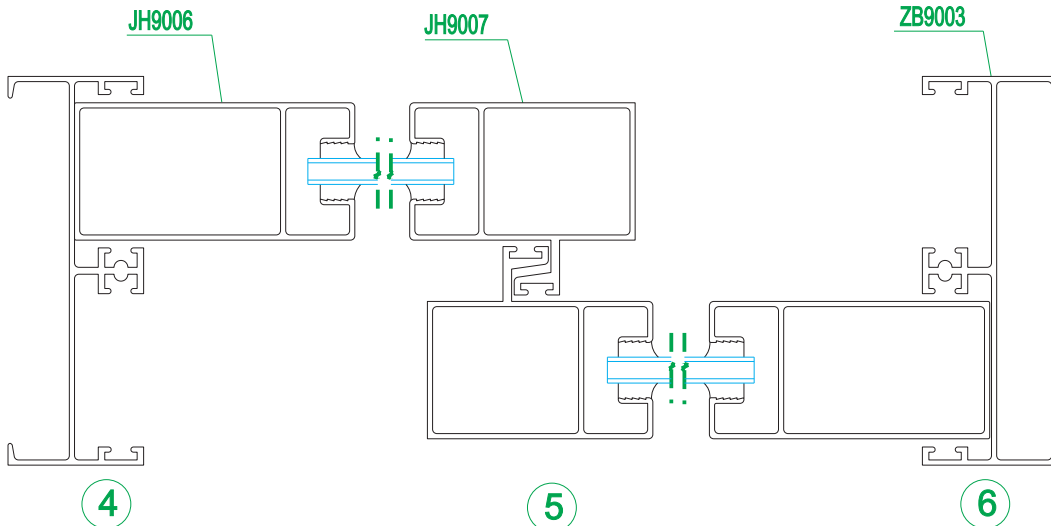

## Series ZB90 sliding window

Aluminum Frame Curtain Wall, Door and Window

铝框玻璃幕墙及门窗