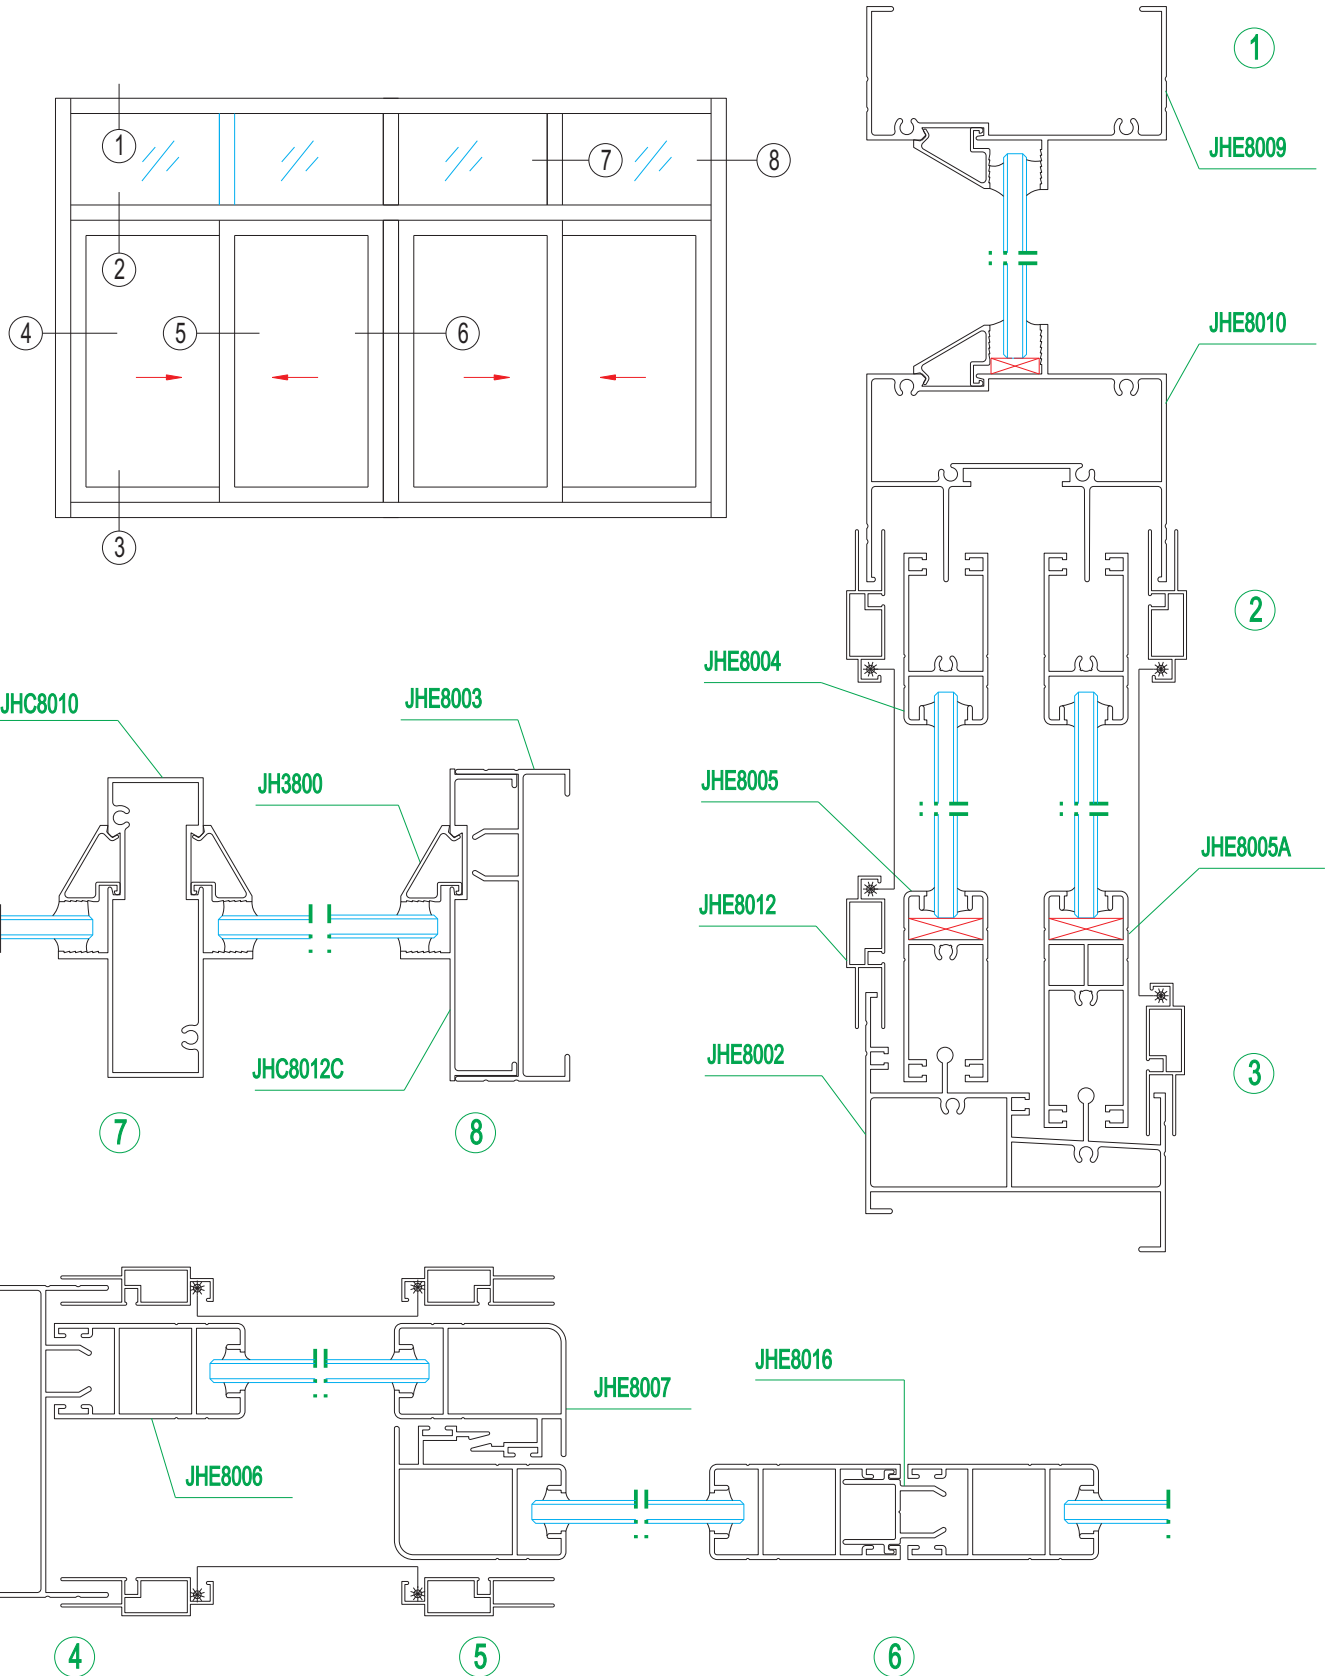

Sliding sash articles

Series JHE80 sliding window