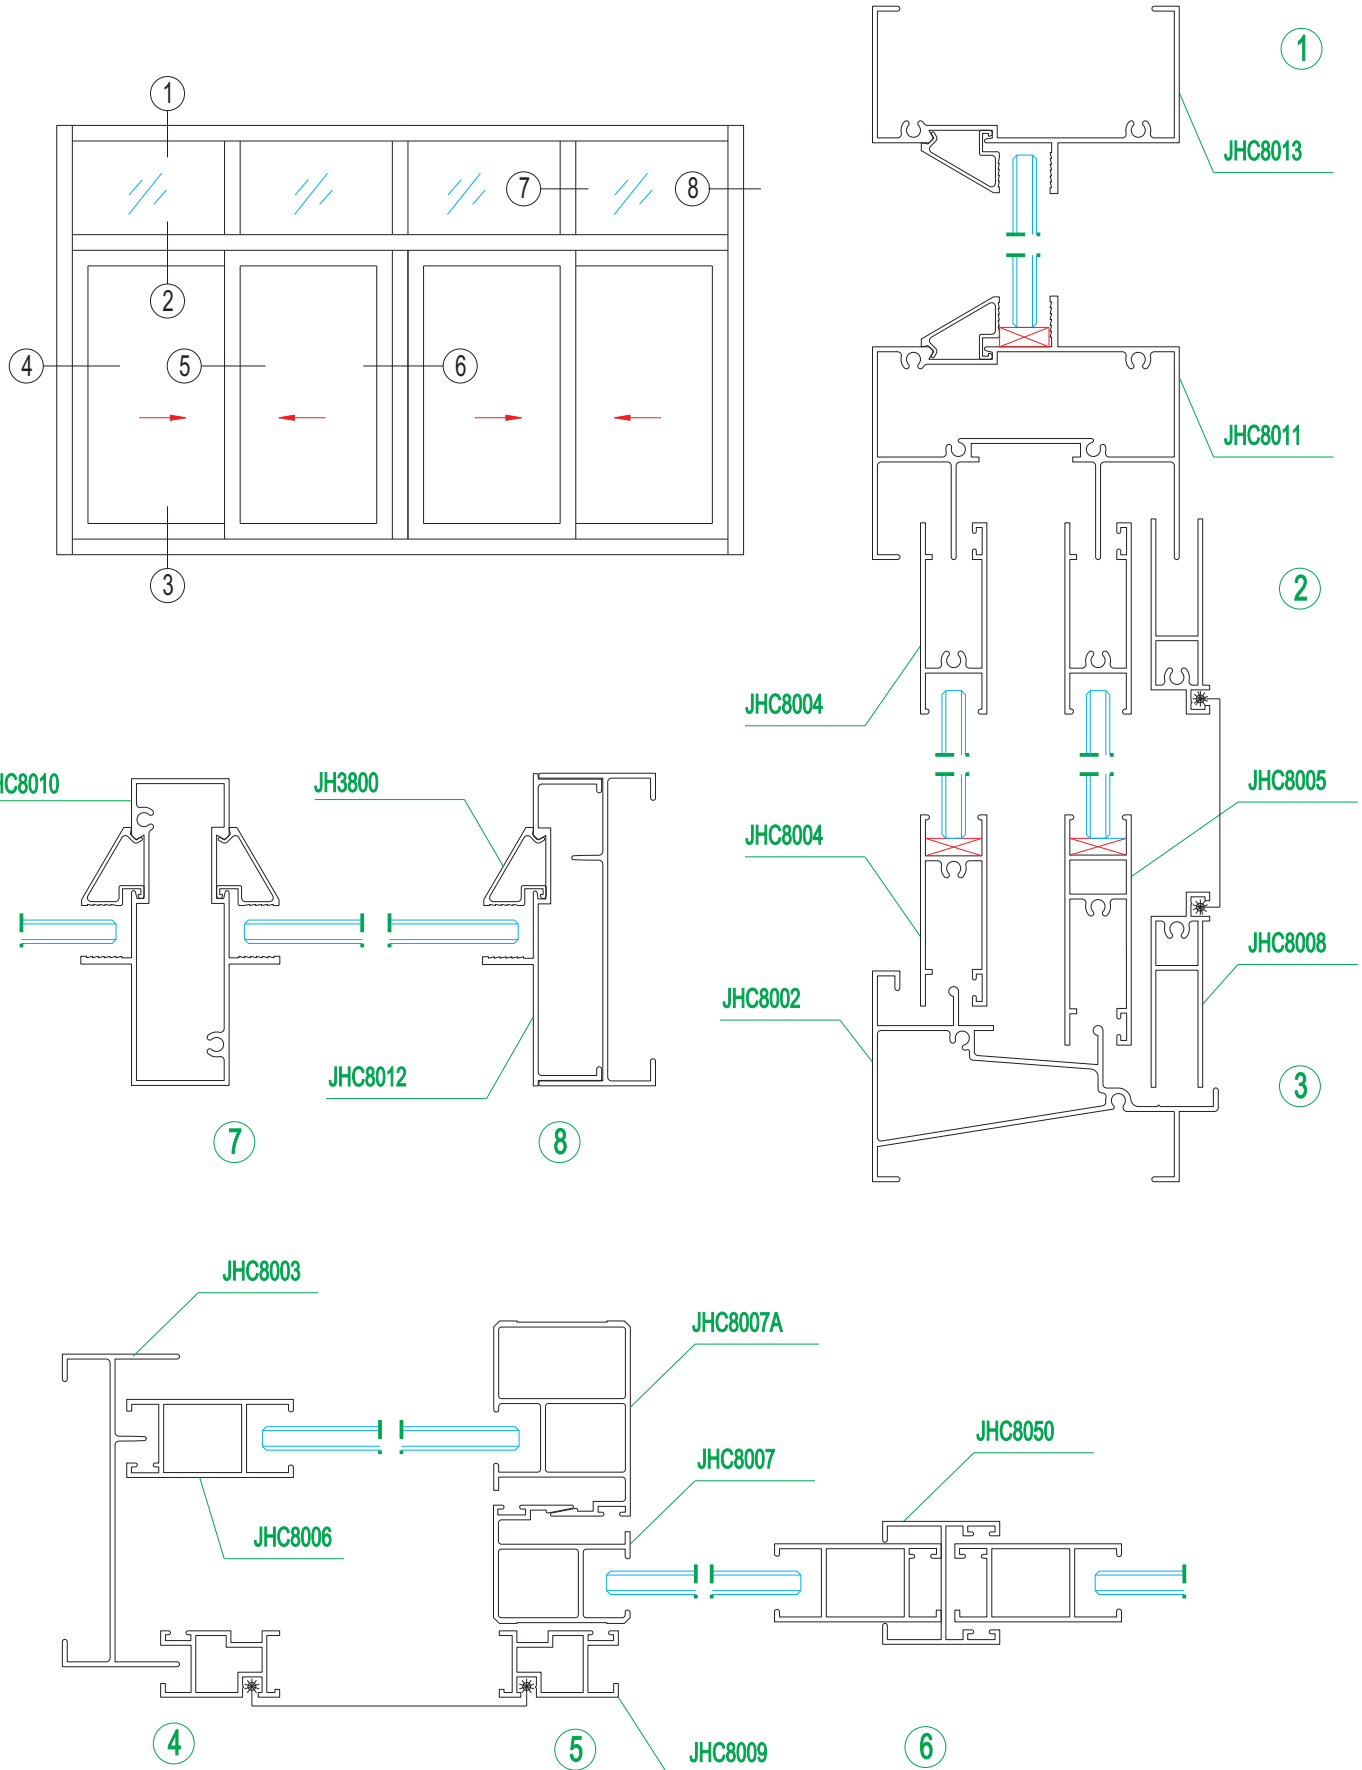

Sliding sash articles

Series JHC80 sliding window