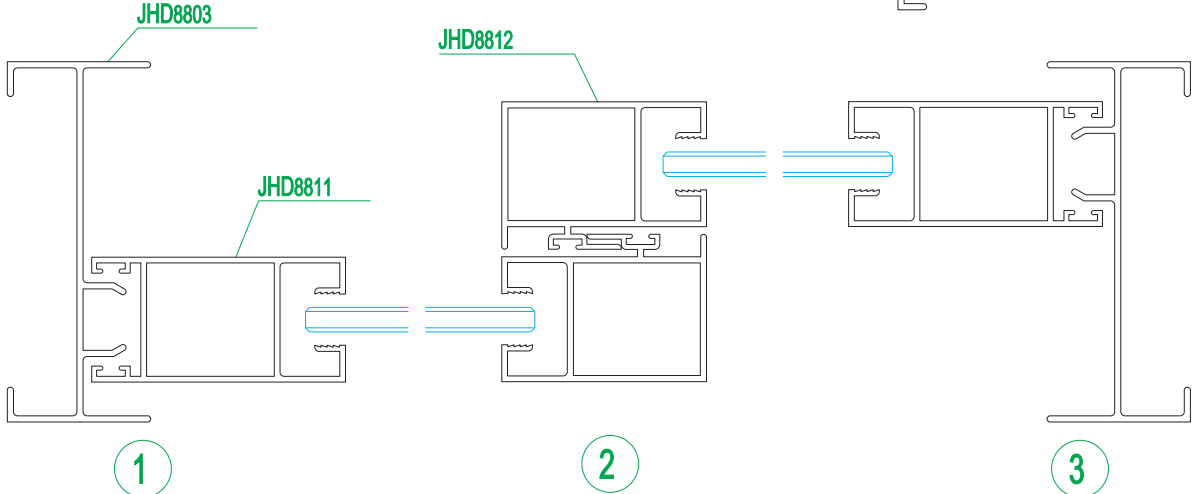

Sliding sash articles

Series JHD88 sliding window