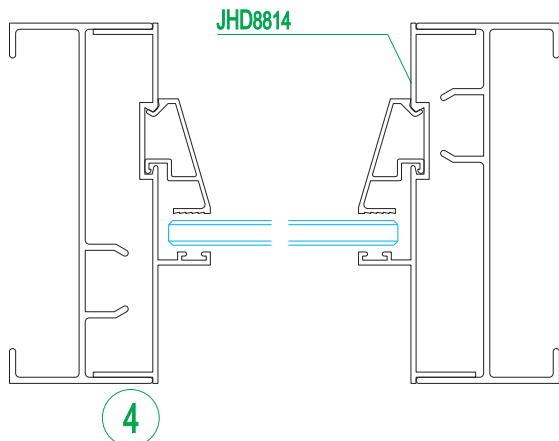

Sliding sash articles

Series JHD88 sliding window