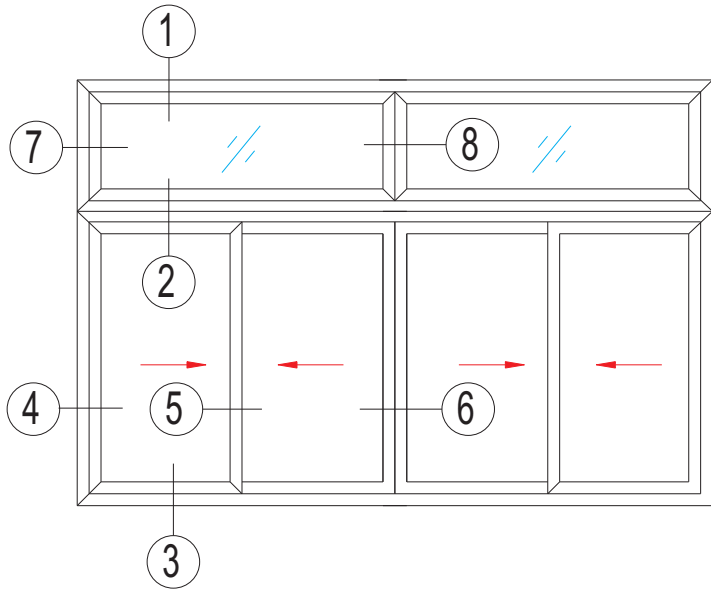

Sliding sash articles

Series JHB88 sliding window