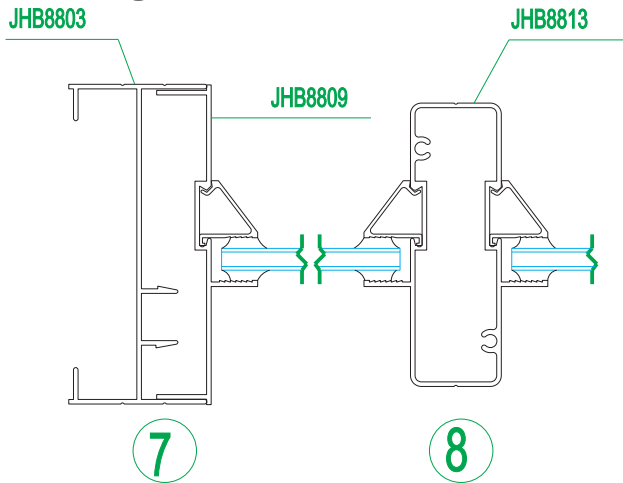

Sliding sash articles

Series JHB88 sliding window