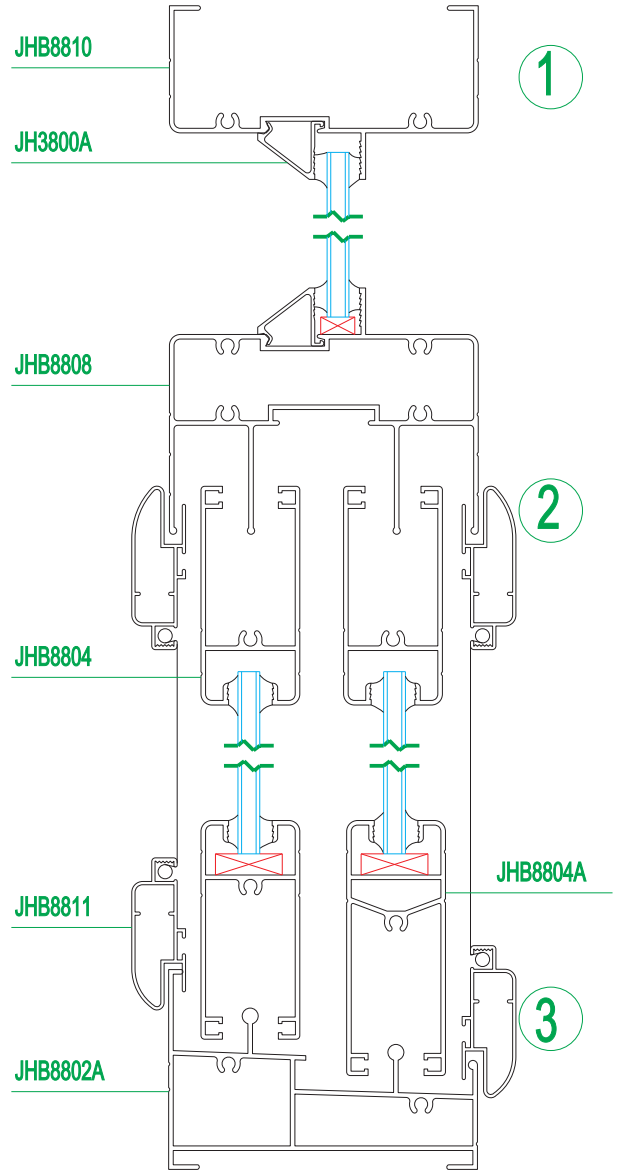

Sliding sash articles

Series JHB88 sliding window