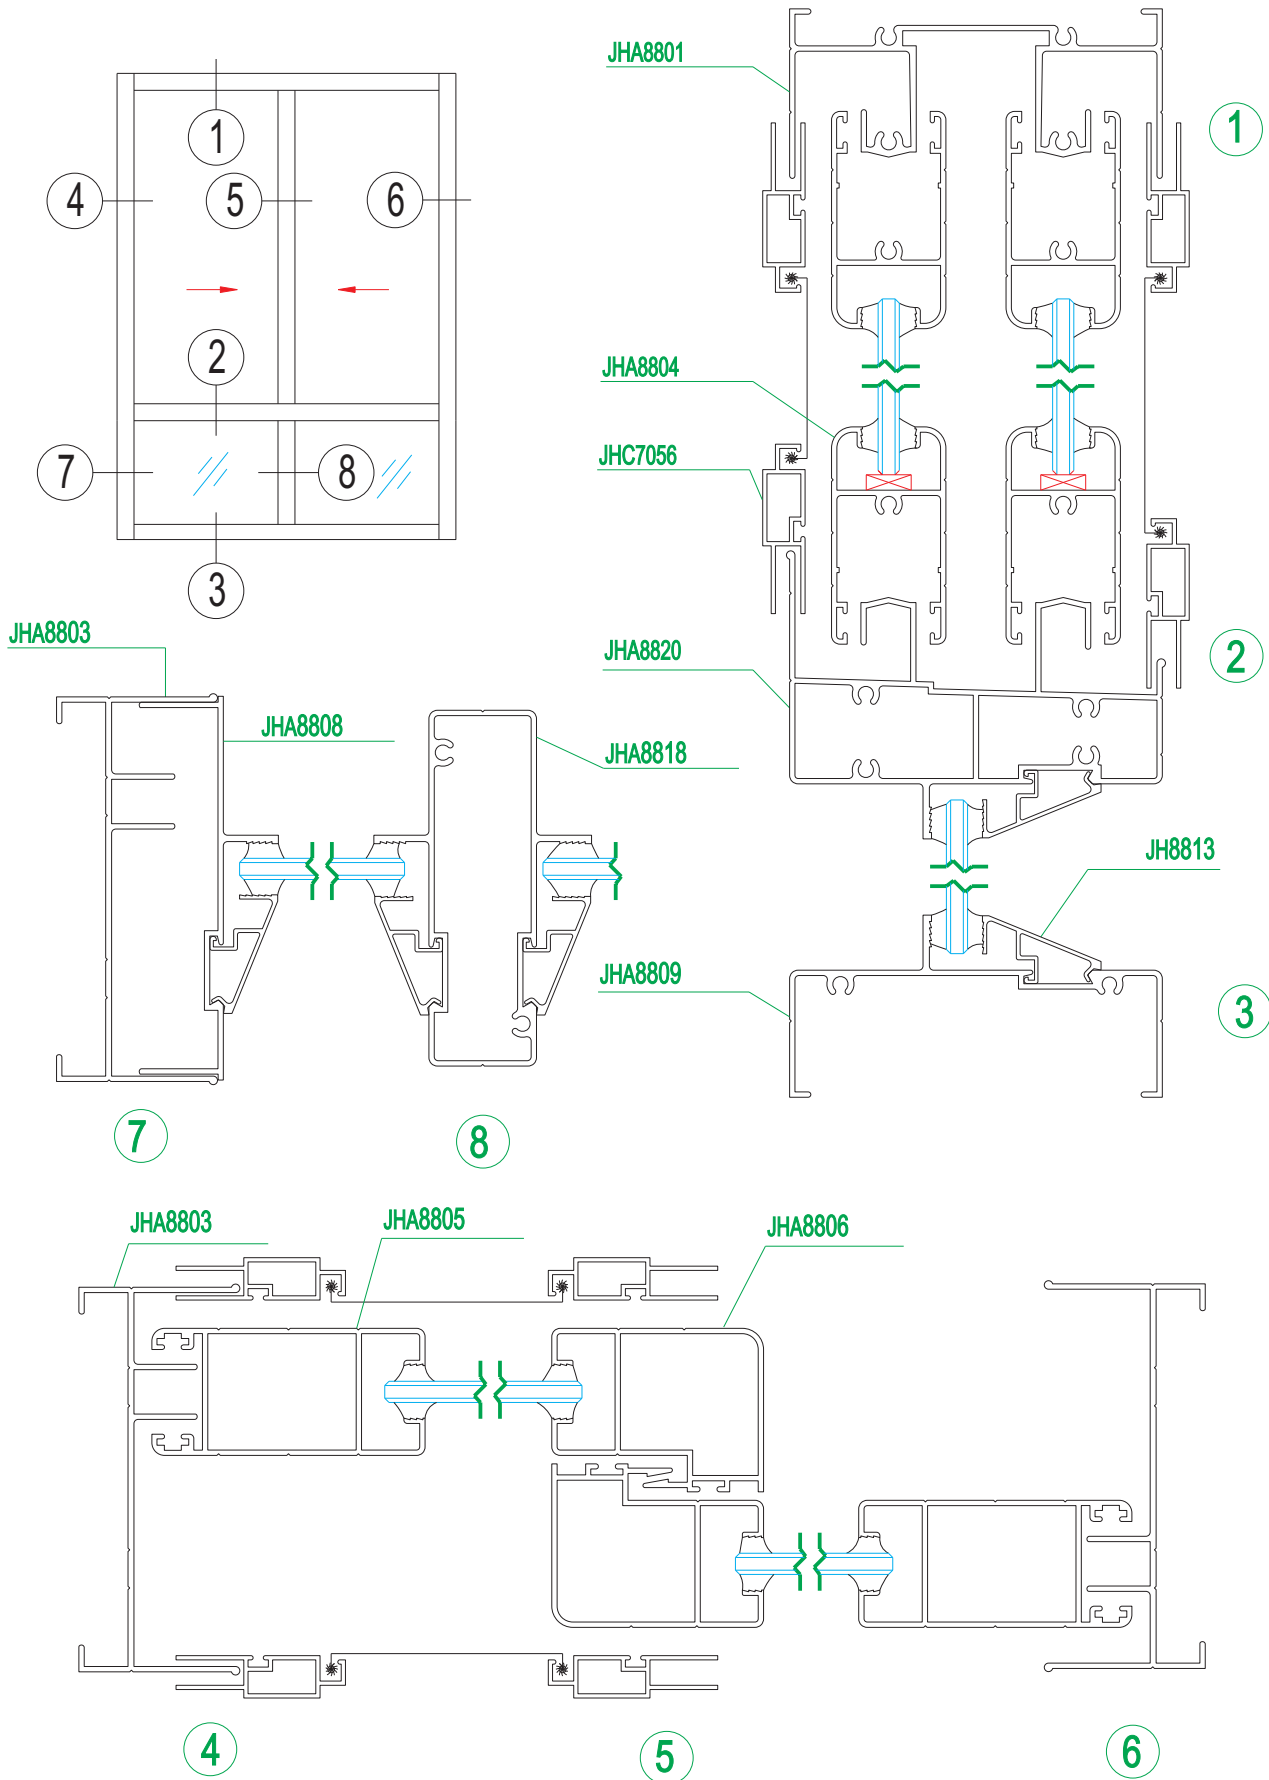

Sliding sash articles

Series JHA88 sliding window

Aluminum Frame Curtain Wall, Door and Window

铝框玻璃幕墙及门窗