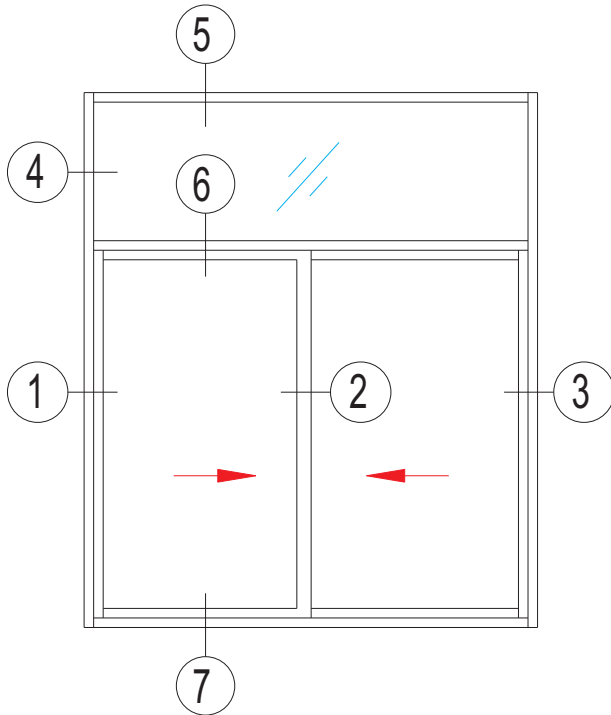

Sliding sash articles

Series JHD88 sliding window