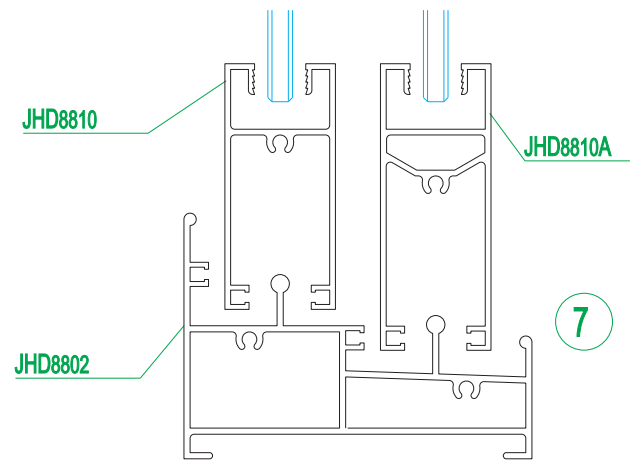

Sliding sash articles

Series JHD88 sliding window