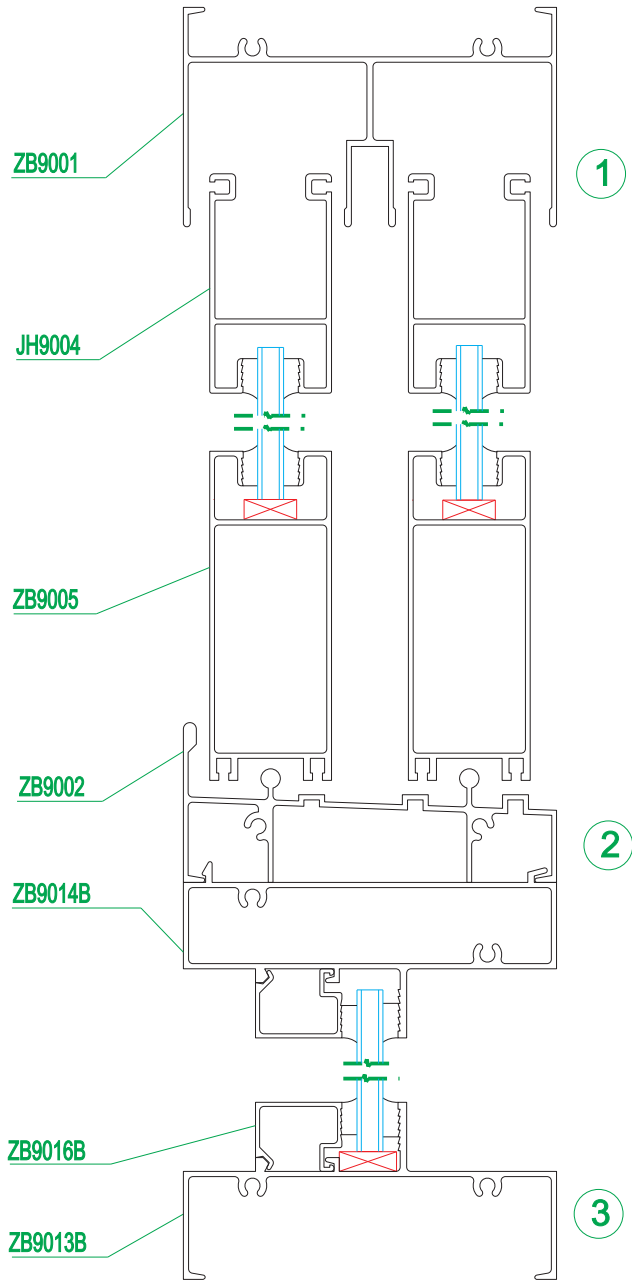

## Series ZB90 sliding window

Aluminum Frame Curtain Wall, Door and Window

铝框玻璃幕墙及门窗