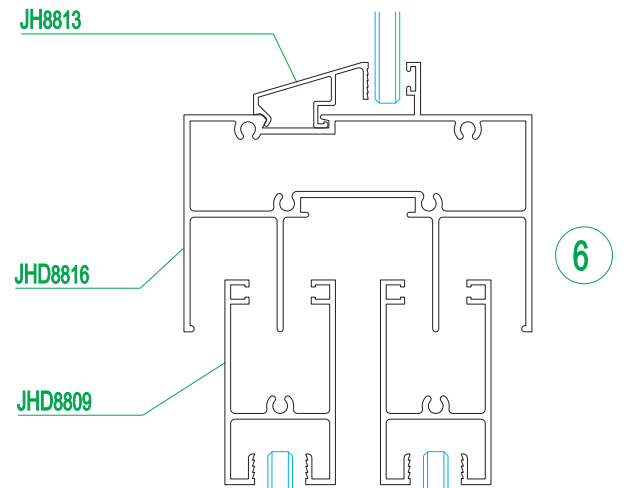

Sliding sash articles

Series JHD88 sliding window