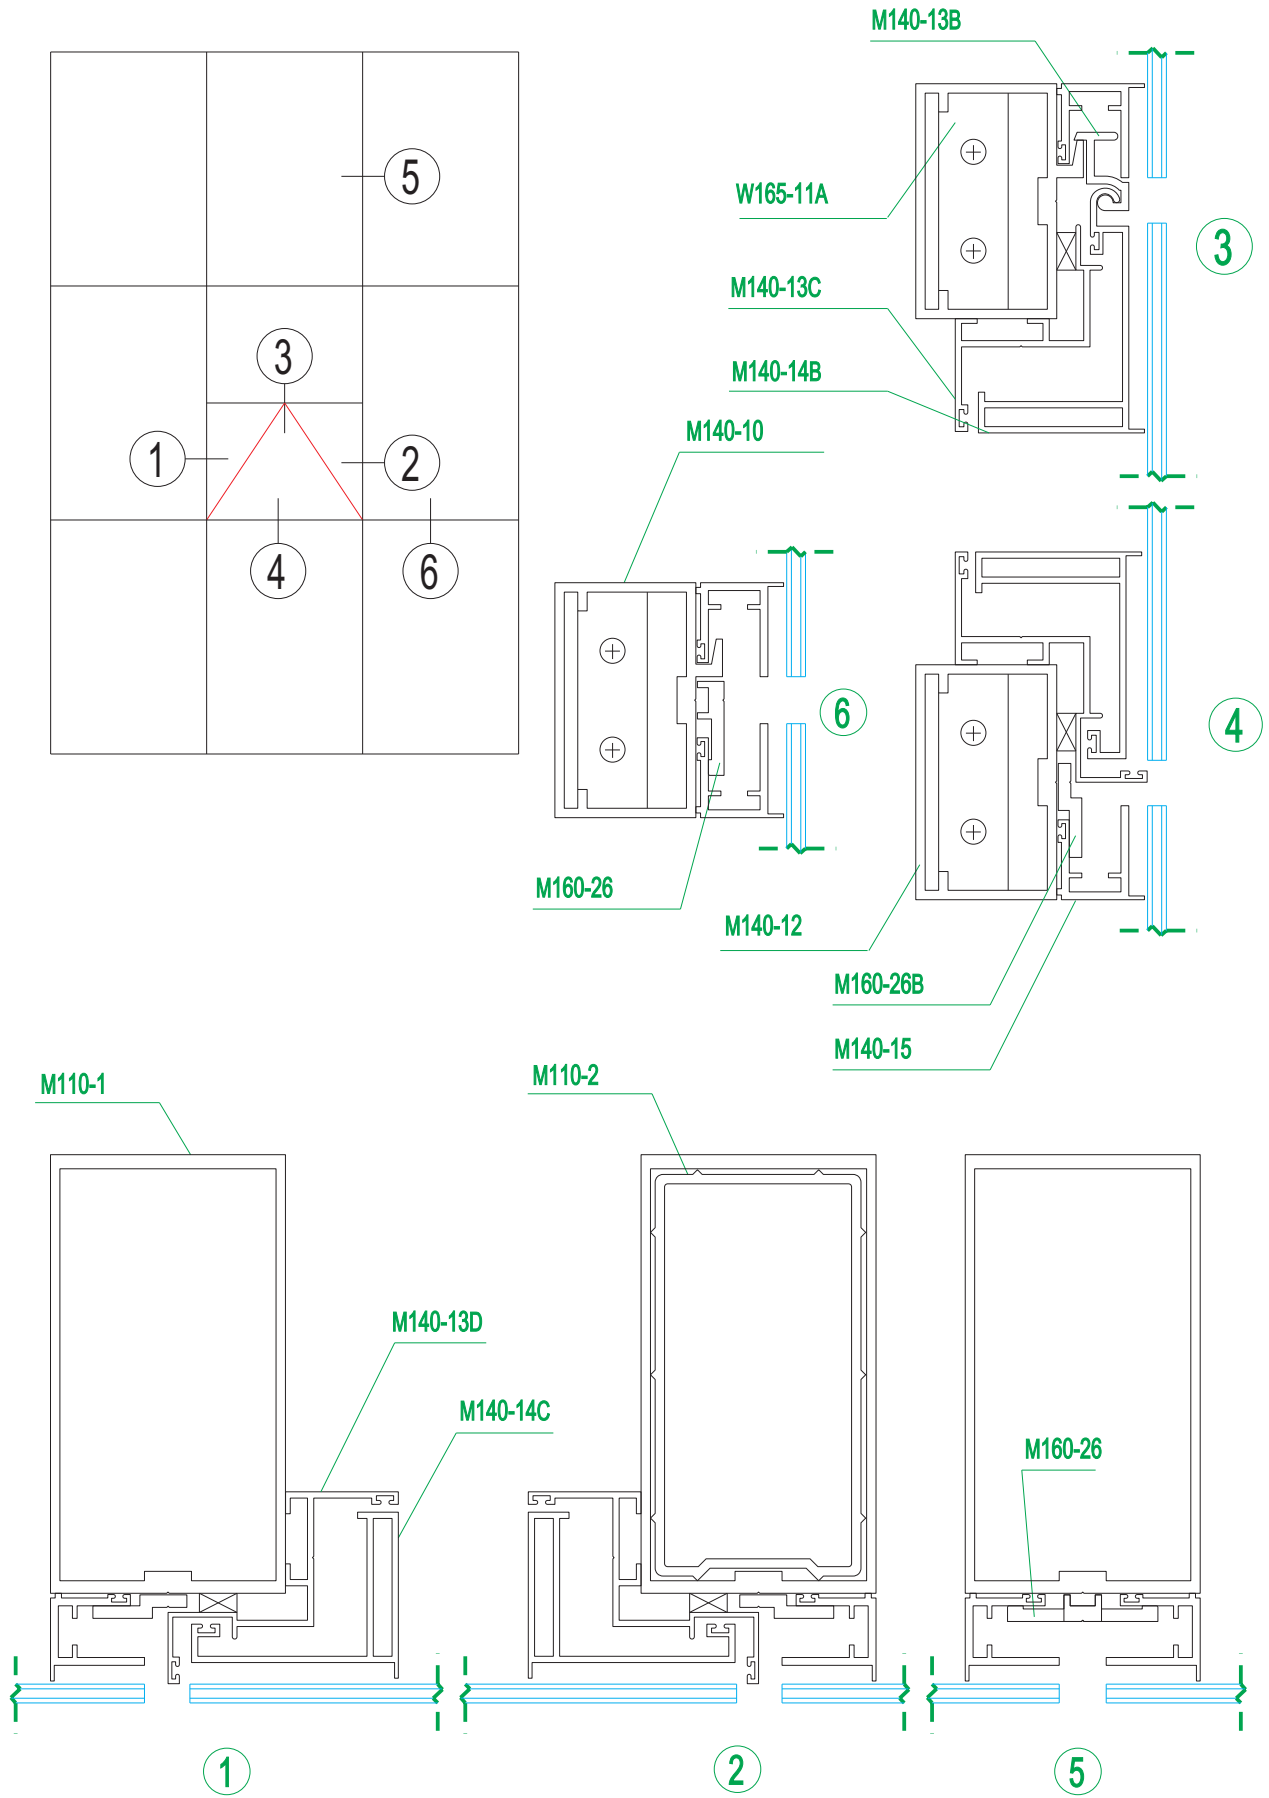

Series W195 horizontal visible and vertical-hidden curtain wall

Aluminum Frame Curtain Wall, Door and Window

铝框玻璃幕墙及门窗

Curtain wall material

Series JH165 hidden-frame glass curtain wall

Curtain wall material

Series M110 horizontal visible and vertical-hidden curtain wall

Aluminum Frame Curtain Wall, Door and Window

铝框玻璃幕墙及门窗

Curtain wall material

Series M110 hidden-frame glass curtain wall

Curtain wall material

Series MQ hidden-frame glass curtain wall

Aluminum Frame Curtain Wall, Door and Window

铝框玻璃幕墙及门窗

Curtain wall material

Series GM hidden-frame glass curtain wall

Curtain wall material

Series QY hidden-frame glass curtain wall

Aluminum Frame Curtain Wall, Door and Window

铝框玻璃幕墙及门窗

Curtain wall material

Series BM120 hidden-frame glass curtain wall

Curtain wall material

Series GCM130 visible frame curtain wall insulating glass

Aluminum Frame Curtain Wall, Door and Window