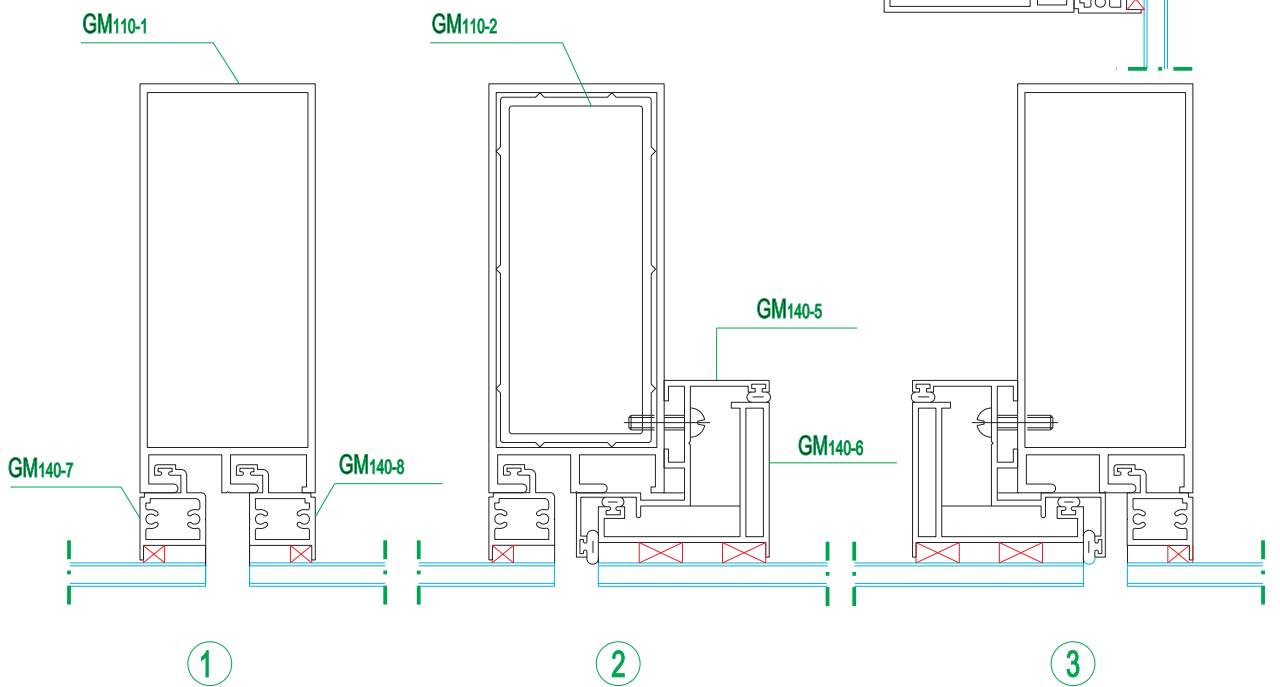

Series M110 horizontal visible and vertical-hidden curtain wall

Aluminum Frame Curtain Wall, Door and Window

铝框玻璃幕墙及门窗

Curtain wall material

Series M110 hidden-frame glass curtain wall

Curtain wall material

Series MQ hidden-frame glass curtain wall

Aluminum Frame Curtain Wall, Door and Window

铝框玻璃幕墙及门窗

Curtain wall material

Series GM hidden-frame glass curtain wall

Curtain wall material

Series QY hidden-frame glass curtain wall

Aluminum Frame Curtain Wall, Door and Window

铝框玻璃幕墙及门窗

Curtain wall material

Series BM120 hidden-frame glass curtain wall

Curtain wall material

Series GCM130 visible frame curtain wall insulating glass

Aluminum Frame Curtain Wall, Door and Window