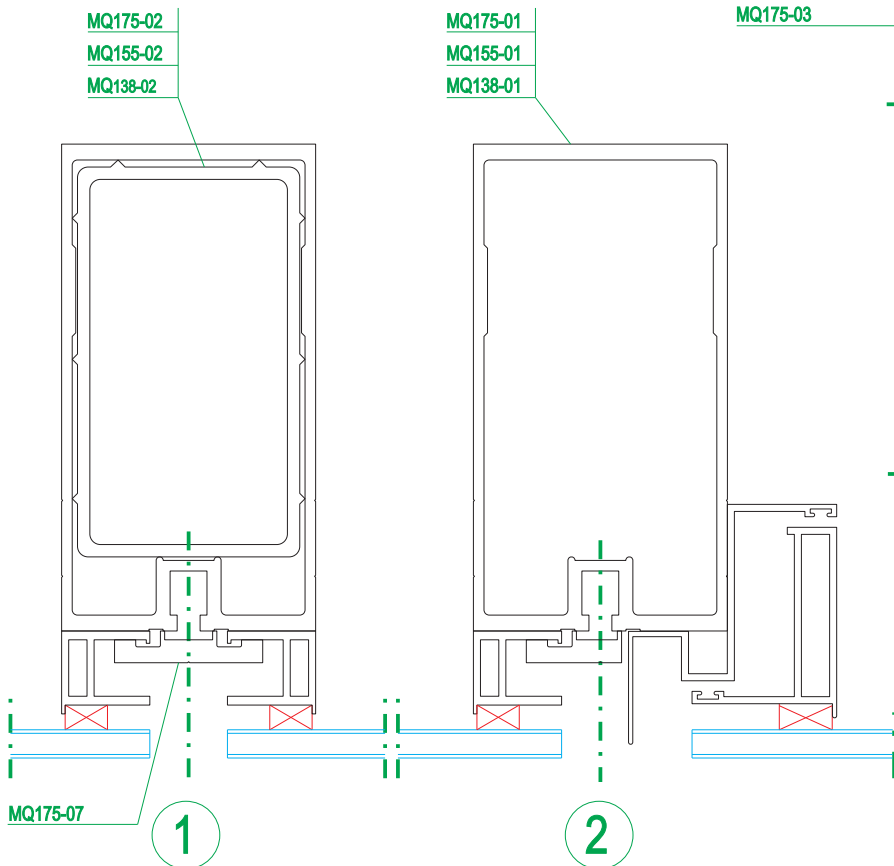

Series M110 horizontal visible and vertical-hidden curtain wall

Aluminum Frame Curtain Wall, Door and Window

铝框玻璃幕墙及门窗

Curtain wall material

Series M110 hidden-frame glass curtain wall

Curtain wall material

Series MQ hidden-frame glass curtain wall

Aluminum Frame Curtain Wall, Door and Window

铝框玻璃幕墙及门窗

Curtain wall material

Series GM hidden-frame glass curtain wall

Curtain wall material

Series QY hidden-frame glass curtain wall

Aluminum Frame Curtain Wall, Door and Window

铝框玻璃幕墙及门窗

Curtain wall material

Series BM120 hidden-frame glass curtain wall

Curtain wall material

Series GCM130 visible frame curtain wall insulating glass

Aluminum Frame Curtain Wall, Door and Window