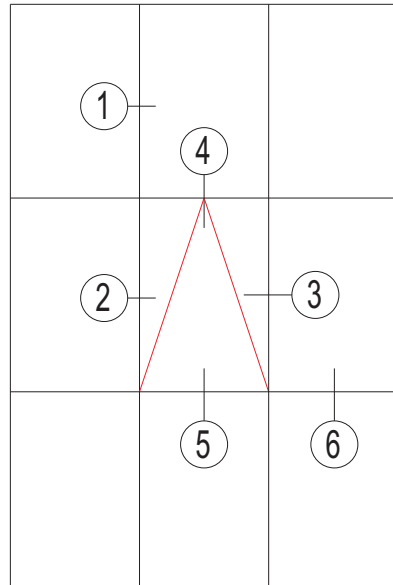

Curtain wall material

Series W136 hidden-frame glass curtain wall

Aluminum Frame Curtain Wall, Door and Window

铝框玻璃幕墙及门窗

Curtain wall material

Series W195 hidden-frame glass curtain wall

Curtain wall material

Series W195 horizontal visible and vertical-hidden curtain wall

Aluminum Frame Curtain Wall, Door and Window

铝框玻璃幕墙及门窗

Curtain wall material

Series JH165 hidden-frame glass curtain wall

Curtain wall material

Series M110 horizontal visible and vertical-hidden curtain wall

Aluminum Frame Curtain Wall, Door and Window

铝框玻璃幕墙及门窗

Curtain wall material

Series M110 hidden-frame glass curtain wall

Curtain wall material