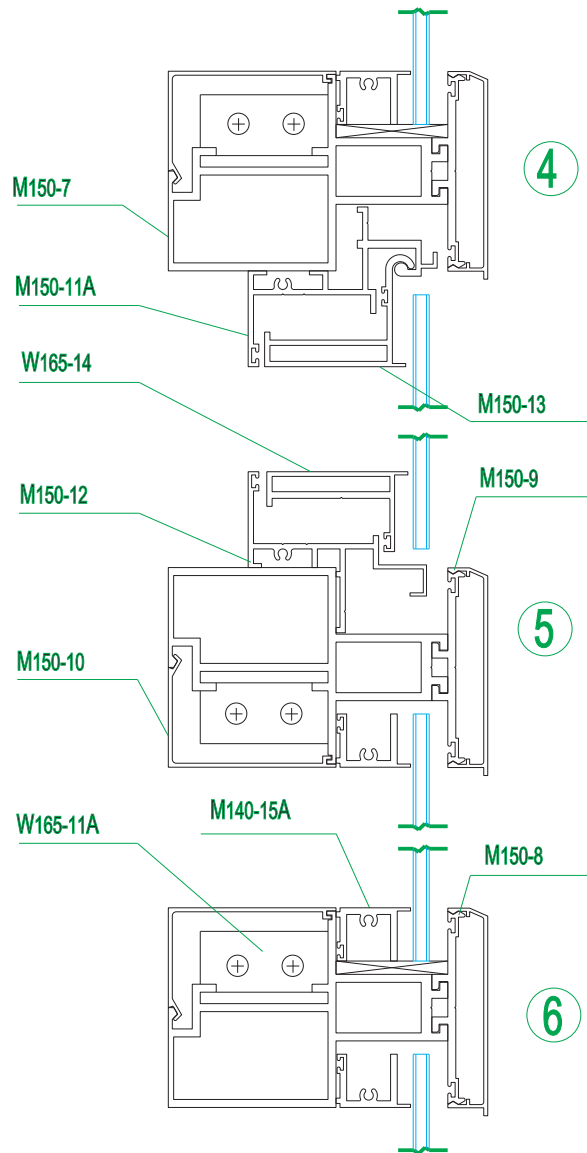

Curtain wall material

Series W136 hidden-frame glass curtain wall

Aluminum Frame Curtain Wall, Door and Window

铝框玻璃幕墙及门窗

Curtain wall material

Series W195 hidden-frame glass curtain wall

Curtain wall material

Series W195 horizontal visible and vertical-hidden curtain wall

Aluminum Frame Curtain Wall, Door and Window

铝框玻璃幕墙及门窗

Curtain wall material

Series JH165 hidden-frame glass curtain wall

Curtain wall material

Series M110 horizontal visible and vertical-hidden curtain wall

Aluminum Frame Curtain Wall, Door and Window

铝框玻璃幕墙及门窗

Curtain wall material

Series M110 hidden-frame glass curtain wall

Curtain wall material

Series MQ hidden-frame glass curtain wall

Aluminum Frame Curtain Wall, Door and Window

铝框玻璃幕墙及门窗

Curtain wall material

Series GM hidden-frame glass curtain wall

Curtain wall material

Series QY hidden-frame glass curtain wall