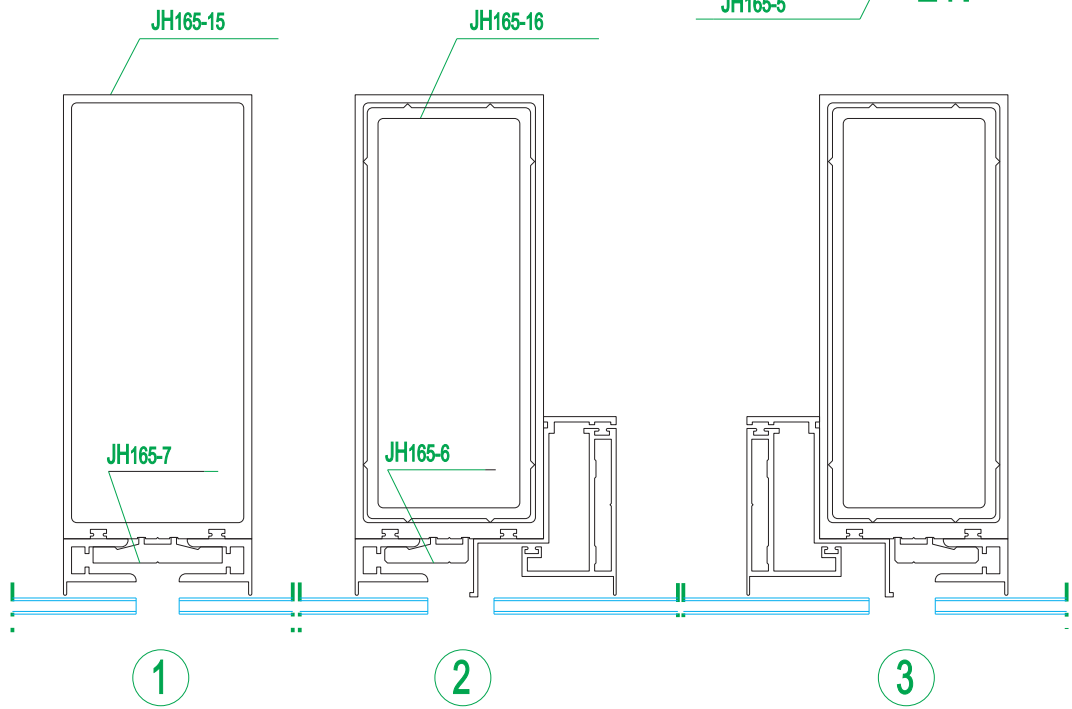

Curtain wall material

Series W136 hidden-frame glass curtain wall

Aluminum Frame Curtain Wall, Door and Window

铝框玻璃幕墙及门窗

Curtain wall material

Series W195 hidden-frame glass curtain wall

Curtain wall material

Series W195 horizontal visible and vertical-hidden curtain wall

Aluminum Frame Curtain Wall, Door and Window

铝框玻璃幕墙及门窗

Curtain wall material

Series JH165 hidden-frame glass curtain wall

Curtain wall material

Series M110 horizontal visible and vertical-hidden curtain wall

Aluminum Frame Curtain Wall, Door and Window

铝框玻璃幕墙及门窗

Curtain wall material

Series M110 hidden-frame glass curtain wall

Curtain wall material

Series MQ hidden-frame glass curtain wall

Aluminum Frame Curtain Wall, Door and Window

铝框玻璃幕墙及门窗

Curtain wall material

Series GM hidden-frame glass curtain wall

Curtain wall material

Series QY hidden-frame glass curtain wall