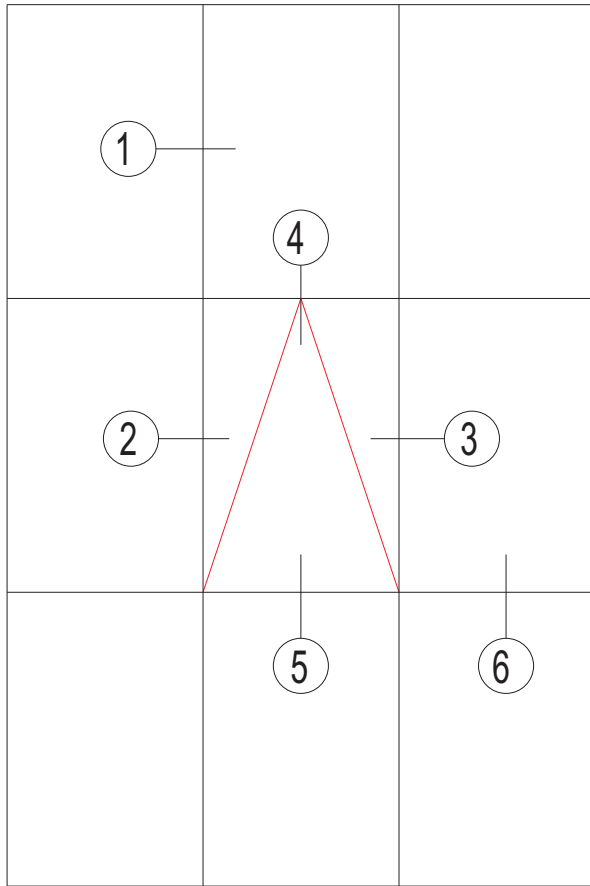

Series W195 horizontal visible and vertical-hidden curtain wall

Aluminum Frame Curtain Wall, Door and Window

铝框玻璃幕墙及门窗

Curtain wall material

Series JH165 hidden-frame glass curtain wall

Curtain wall material

Series M110 horizontal visible and vertical-hidden curtain wall

Aluminum Frame Curtain Wall, Door and Window

铝框玻璃幕墙及门窗

Curtain wall material

Series M110 hidden-frame glass curtain wall

Curtain wall material

Series MQ hidden-frame glass curtain wall

Aluminum Frame Curtain Wall, Door and Window

铝框玻璃幕墙及门窗

Curtain wall material

Series GM hidden-frame glass curtain wall

Curtain wall material

Series QY hidden-frame glass curtain wall