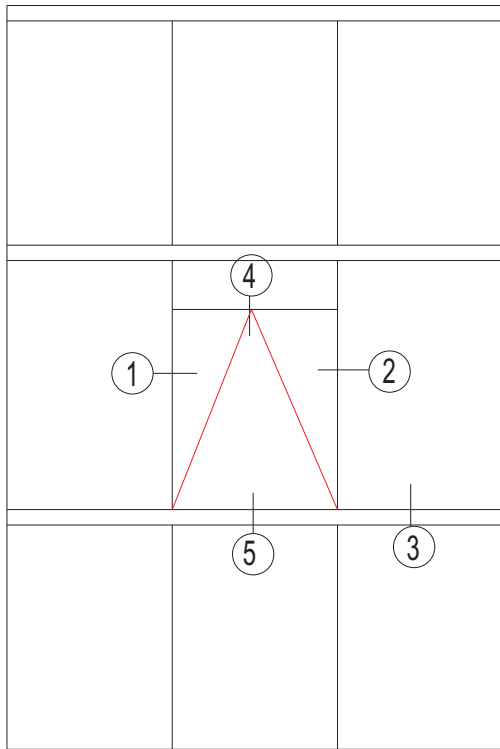

Curtain wall material

Series W136 hidden-frame glass curtain wall

Aluminum Frame Curtain Wall, Door and Window

铝框玻璃幕墙及门窗

Curtain wall material

Series W195 hidden-frame glass curtain wall

Curtain wall material

Series W195 horizontal visible and vertical-hidden curtain wall

Aluminum Frame Curtain Wall, Door and Window

铝框玻璃幕墙及门窗

Curtain wall material

Series JH165 hidden-frame glass curtain wall

Curtain wall material

Series M110 horizontal visible and vertical-hidden curtain wall

Aluminum Frame Curtain Wall, Door and Window

铝框玻璃幕墙及门窗

Curtain wall material

Series M110 hidden-frame glass curtain wall

Curtain wall material