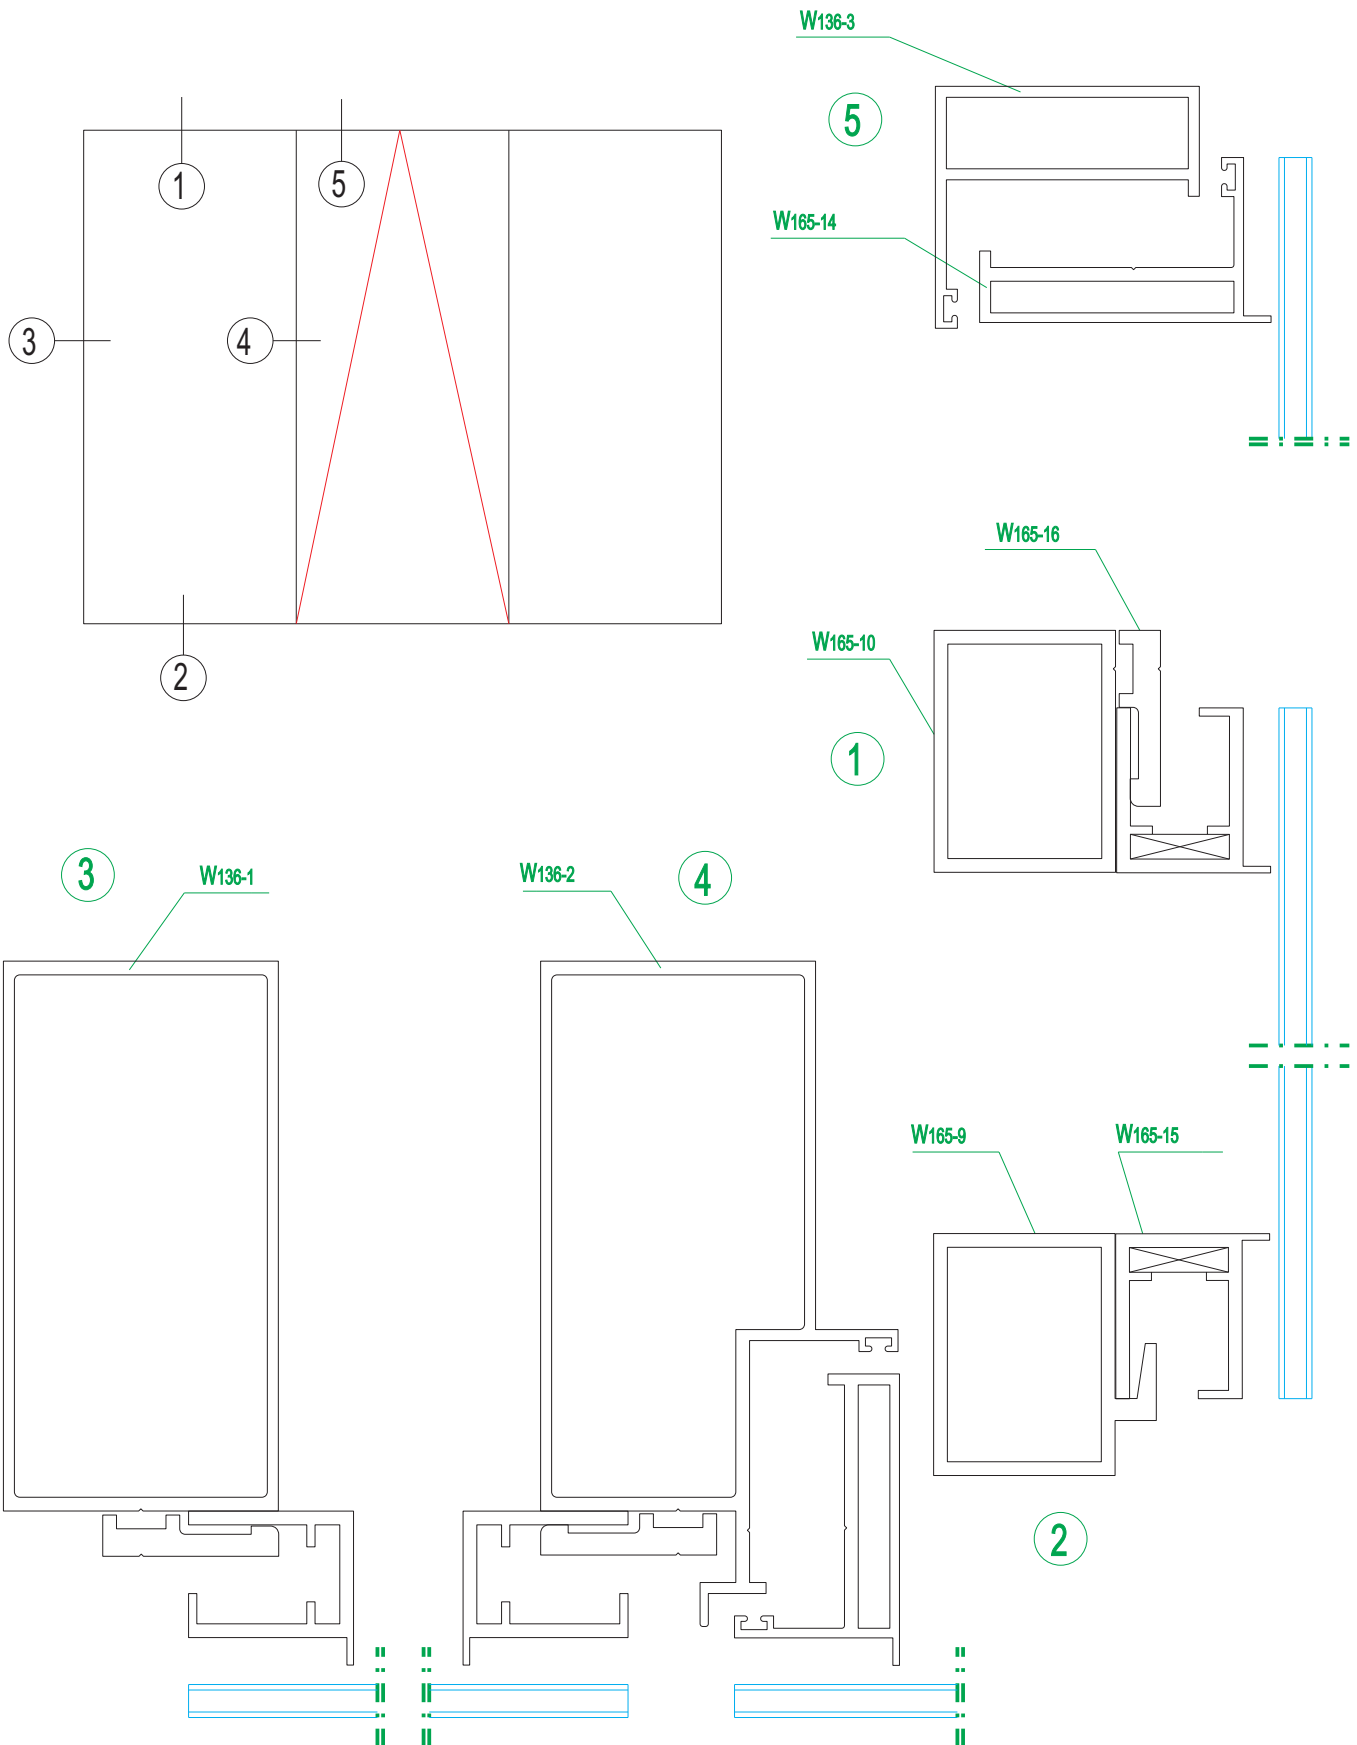

Curtain wall material

Series W136 hidden-frame glass curtain wall

Aluminum Frame Curtain Wall, Door and Window

铝框玻璃幕墙及门窗

Curtain wall material

Series W195 hidden-frame glass curtain wall

Curtain wall material

Series W195 horizontal visible and vertical-hidden curtain wall

Aluminum Frame Curtain Wall, Door and Window

铝框玻璃幕墙及门窗

Curtain wall material

Series JH165 hidden-frame glass curtain wall

Curtain wall material

Series M110 horizontal visible and vertical-hidden curtain wall

Aluminum Frame Curtain Wall, Door and Window

铝框玻璃幕墙及门窗

Curtain wall material

Series M110 hidden-frame glass curtain wall

Curtain wall material

Series MQ hidden-frame glass curtain wall

Aluminum Frame Curtain Wall, Door and Window

铝框玻璃幕墙及门窗

Curtain wall material

Series GM hidden-frame glass curtain wall

Curtain wall material

Series QY hidden-frame glass curtain wall