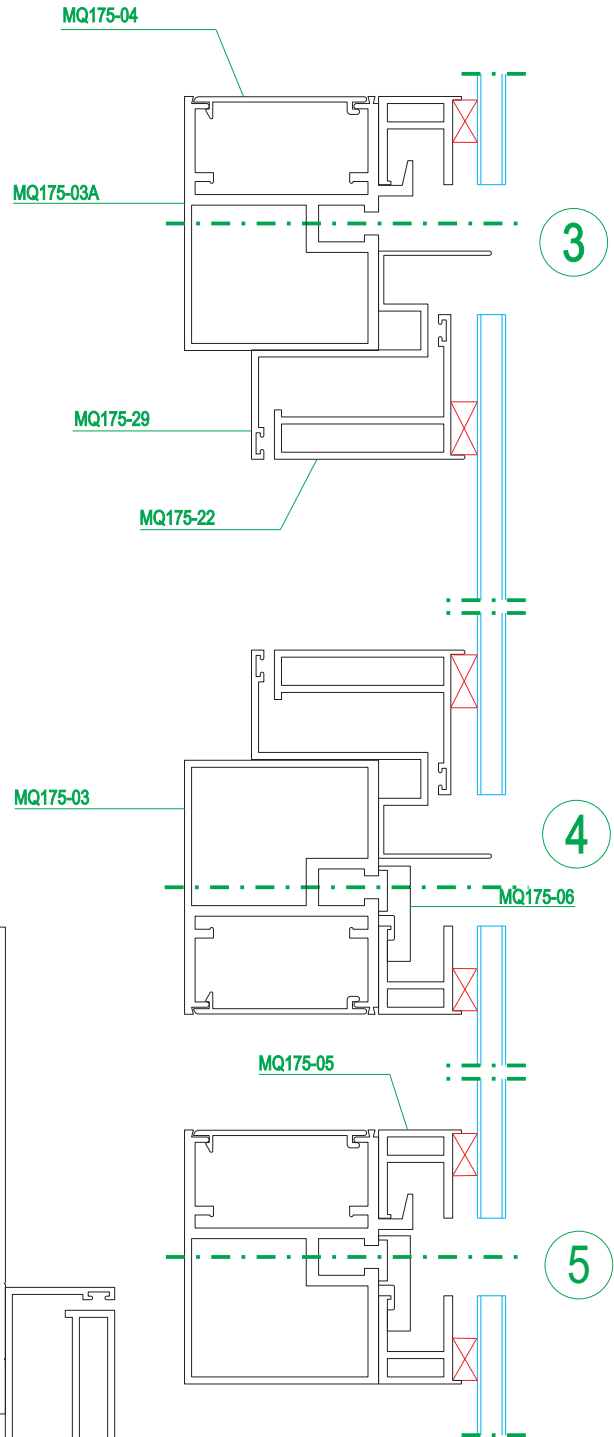

Curtain wall material

Series W136 hidden-frame glass curtain wall

Aluminum Frame Curtain Wall, Door and Window

铝框玻璃幕墙及门窗

Curtain wall material

Series W195 hidden-frame glass curtain wall

Curtain wall material

Series W195 horizontal visible and vertical-hidden curtain wall

Aluminum Frame Curtain Wall, Door and Window

铝框玻璃幕墙及门窗

Curtain wall material

Series JH165 hidden-frame glass curtain wall

Curtain wall material

Series M110 horizontal visible and vertical-hidden curtain wall

Aluminum Frame Curtain Wall, Door and Window

铝框玻璃幕墙及门窗

Curtain wall material

Series M110 hidden-frame glass curtain wall

Curtain wall material

Series MQ hidden-frame glass curtain wall

Aluminum Frame Curtain Wall, Door and Window

铝框玻璃幕墙及门窗

Curtain wall material

Series GM hidden-frame glass curtain wall

Curtain wall material

Series QY hidden-frame glass curtain wall