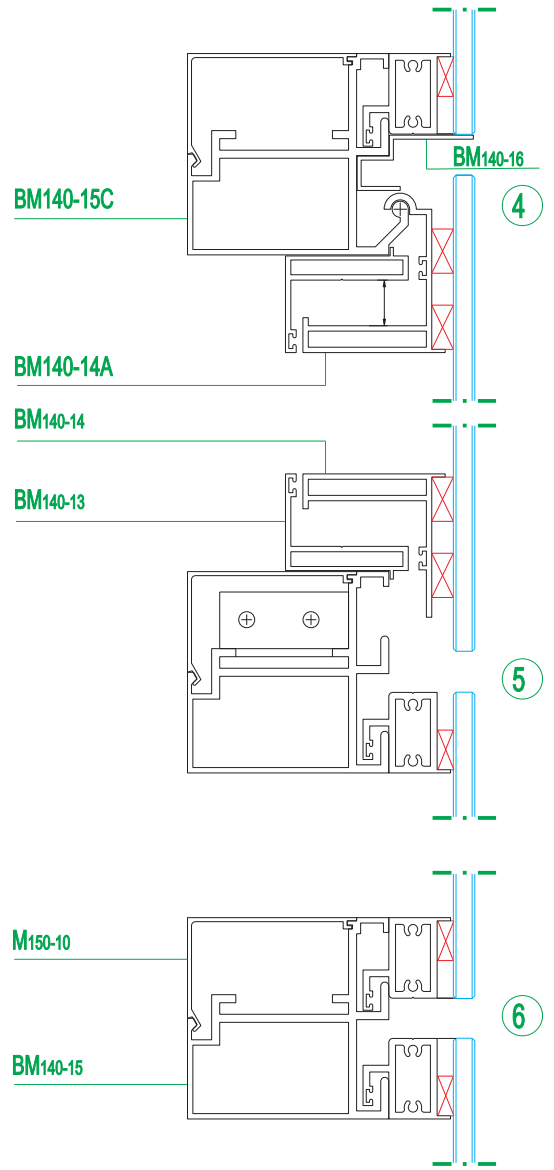

Series W195 horizontal visible and vertical-hidden curtain wall

Aluminum Frame Curtain Wall, Door and Window

铝框玻璃幕墙及门窗

Curtain wall material

Series JH165 hidden-frame glass curtain wall

Curtain wall material

Series M110 horizontal visible and vertical-hidden curtain wall

Aluminum Frame Curtain Wall, Door and Window

铝框玻璃幕墙及门窗

Curtain wall material

Series M110 hidden-frame glass curtain wall

Curtain wall material

Series MQ hidden-frame glass curtain wall

Aluminum Frame Curtain Wall, Door and Window

铝框玻璃幕墙及门窗

Curtain wall material

Series GM hidden-frame glass curtain wall

Curtain wall material

Series QY hidden-frame glass curtain wall

Aluminum Frame Curtain Wall, Door and Window

铝框玻璃幕墙及门窗

Curtain wall material

Series BM120 hidden-frame glass curtain wall

Curtain wall material

Series GCM130 visible frame curtain wall insulating glass

Aluminum Frame Curtain Wall, Door and Window