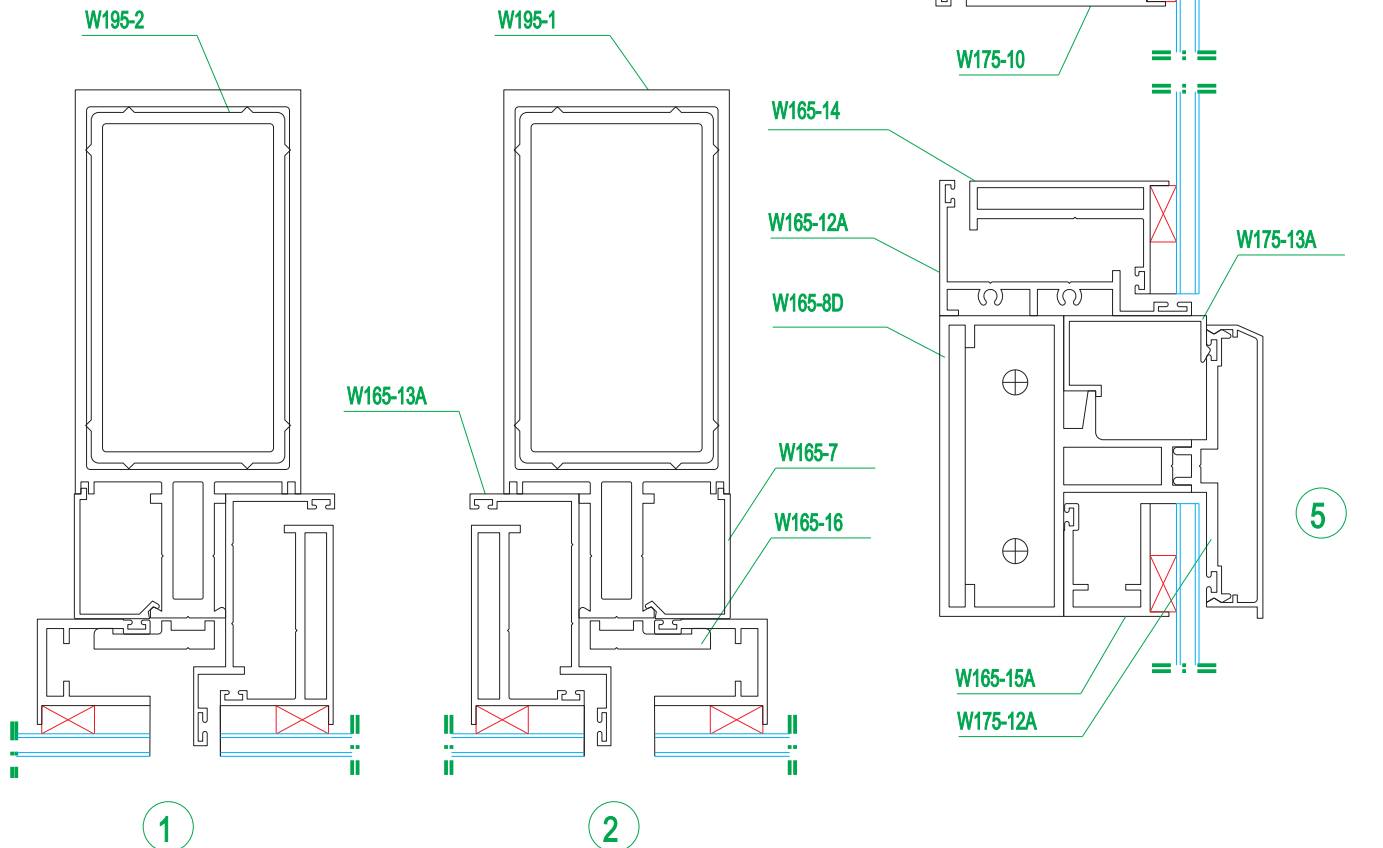

Curtain wall material

Series W136 hidden-frame glass curtain wall

Aluminum Frame Curtain Wall, Door and Window

铝框玻璃幕墙及门窗

Curtain wall material

Series W195 hidden-frame glass curtain wall

Curtain wall material

Series W195 horizontal visible and vertical-hidden curtain wall

Aluminum Frame Curtain Wall, Door and Window

铝框玻璃幕墙及门窗

Curtain wall material

Series JH165 hidden-frame glass curtain wall

Curtain wall material

Series M110 horizontal visible and vertical-hidden curtain wall

Aluminum Frame Curtain Wall, Door and Window

铝框玻璃幕墙及门窗

Curtain wall material

Series M110 hidden-frame glass curtain wall

Curtain wall material

Series MQ hidden-frame glass curtain wall

Aluminum Frame Curtain Wall, Door and Window

铝框玻璃幕墙及门窗

Curtain wall material

Series GM hidden-frame glass curtain wall

Curtain wall material

Series QY hidden-frame glass curtain wall