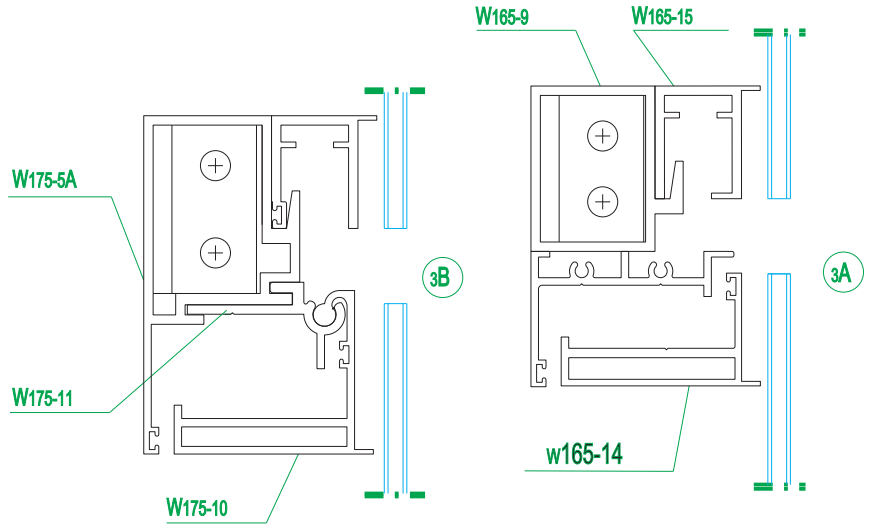

Curtain wall material

Series W136 hidden-frame glass curtain wall

Aluminum Frame Curtain Wall, Door and Window

铝框玻璃幕墙及门窗

Curtain wall material

Series W195 hidden-frame glass curtain wall

Curtain wall material

Series W195 horizontal visible and vertical-hidden curtain wall

Aluminum Frame Curtain Wall, Door and Window

铝框玻璃幕墙及门窗

Curtain wall material

Series JH165 hidden-frame glass curtain wall

Curtain wall material

Series M110 horizontal visible and vertical-hidden curtain wall

Aluminum Frame Curtain Wall, Door and Window

铝框玻璃幕墙及门窗

Curtain wall material

Series M110 hidden-frame glass curtain wall

Curtain wall material