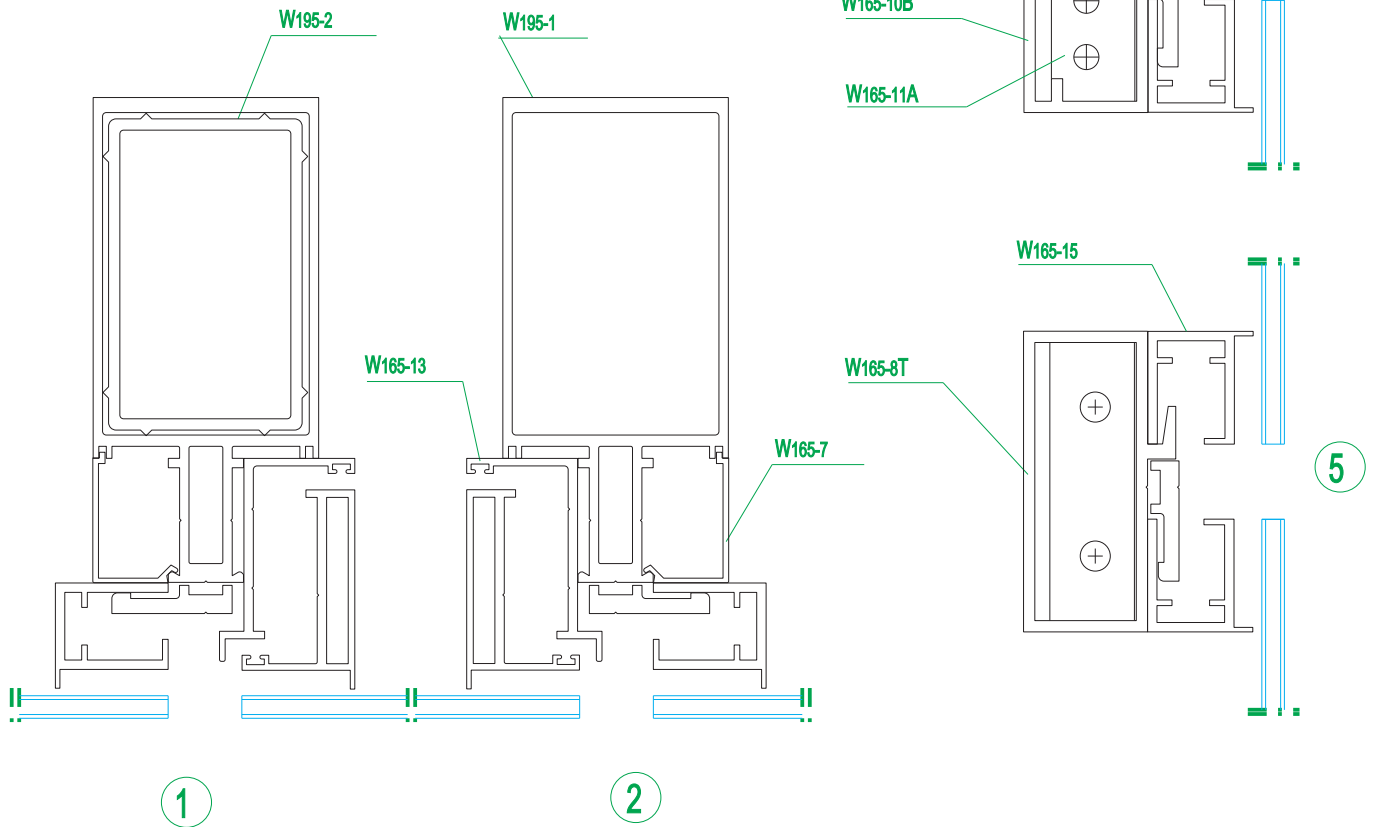

Curtain wall material

Series W136 hidden-frame glass curtain wall

Aluminum Frame Curtain Wall, Door and Window

铝框玻璃幕墙及门窗

Curtain wall material

Series W195 hidden-frame glass curtain wall

Curtain wall material

Series W195 horizontal visible and vertical-hidden curtain wall

Aluminum Frame Curtain Wall, Door and Window

铝框玻璃幕墙及门窗

Curtain wall material

Series JH165 hidden-frame glass curtain wall

Curtain wall material

Series M110 horizontal visible and vertical-hidden curtain wall

Aluminum Frame Curtain Wall, Door and Window

铝框玻璃幕墙及门窗

Curtain wall material

Series M110 hidden-frame glass curtain wall

Curtain wall material