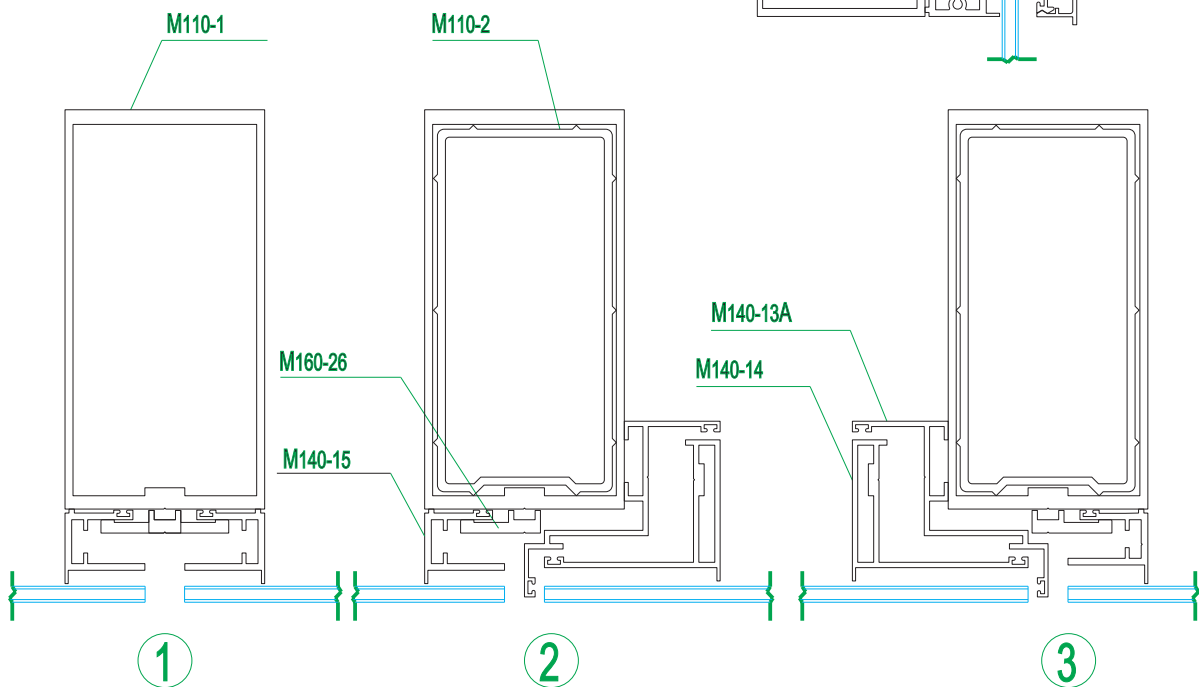

Series W195 horizontal visible and vertical-hidden curtain wall

Aluminum Frame Curtain Wall, Door and Window

铝框玻璃幕墙及门窗

Curtain wall material

Series JH165 hidden-frame glass curtain wall

Curtain wall material

Series M110 horizontal visible and vertical-hidden curtain wall

Aluminum Frame Curtain Wall, Door and Window

铝框玻璃幕墙及门窗

Curtain wall material

Series M110 hidden-frame glass curtain wall

Curtain wall material

Series MQ hidden-frame glass curtain wall

Aluminum Frame Curtain Wall, Door and Window

铝框玻璃幕墙及门窗

Curtain wall material

Series GM hidden-frame glass curtain wall

Curtain wall material

Series QY hidden-frame glass curtain wall