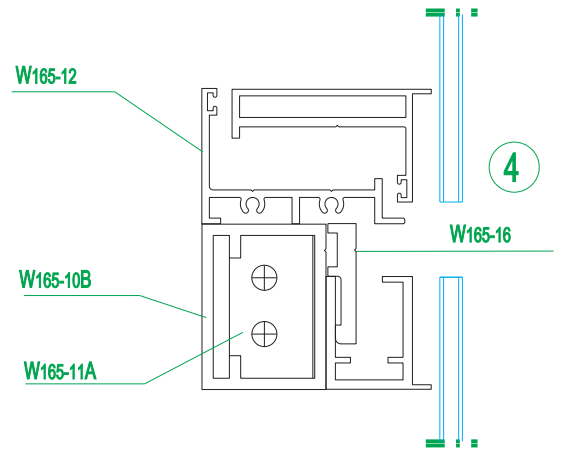

Curtain wall material

Series W136 hidden-frame glass curtain wall

Aluminum Frame Curtain Wall, Door and Window

铝框玻璃幕墙及门窗

Curtain wall material

Series W195 hidden-frame glass curtain wall

Curtain wall material

Series W195 horizontal visible and vertical-hidden curtain wall

Aluminum Frame Curtain Wall, Door and Window

铝框玻璃幕墙及门窗

Curtain wall material

Series JH165 hidden-frame glass curtain wall

Curtain wall material

Series M110 horizontal visible and vertical-hidden curtain wall

Aluminum Frame Curtain Wall, Door and Window

铝框玻璃幕墙及门窗

Curtain wall material

Series M110 hidden-frame glass curtain wall

Curtain wall material