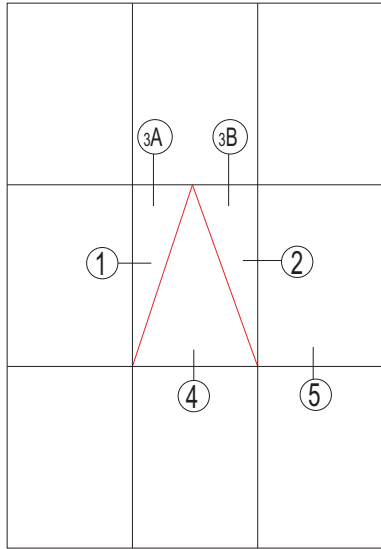

Curtain wall material

Series W136 hidden-frame glass curtain wall

Aluminum Frame Curtain Wall, Door and Window

铝框玻璃幕墙及门窗

Curtain wall material

Series W195 hidden-frame glass curtain wall

Curtain wall material

Series W195 horizontal visible and vertical-hidden curtain wall

Aluminum Frame Curtain Wall, Door and Window

铝框玻璃幕墙及门窗

Curtain wall material

Series JH165 hidden-frame glass curtain wall

Curtain wall material

Series M110 horizontal visible and vertical-hidden curtain wall

Aluminum Frame Curtain Wall, Door and Window

铝框玻璃幕墙及门窗

Curtain wall material

Series M110 hidden-frame glass curtain wall

Curtain wall material