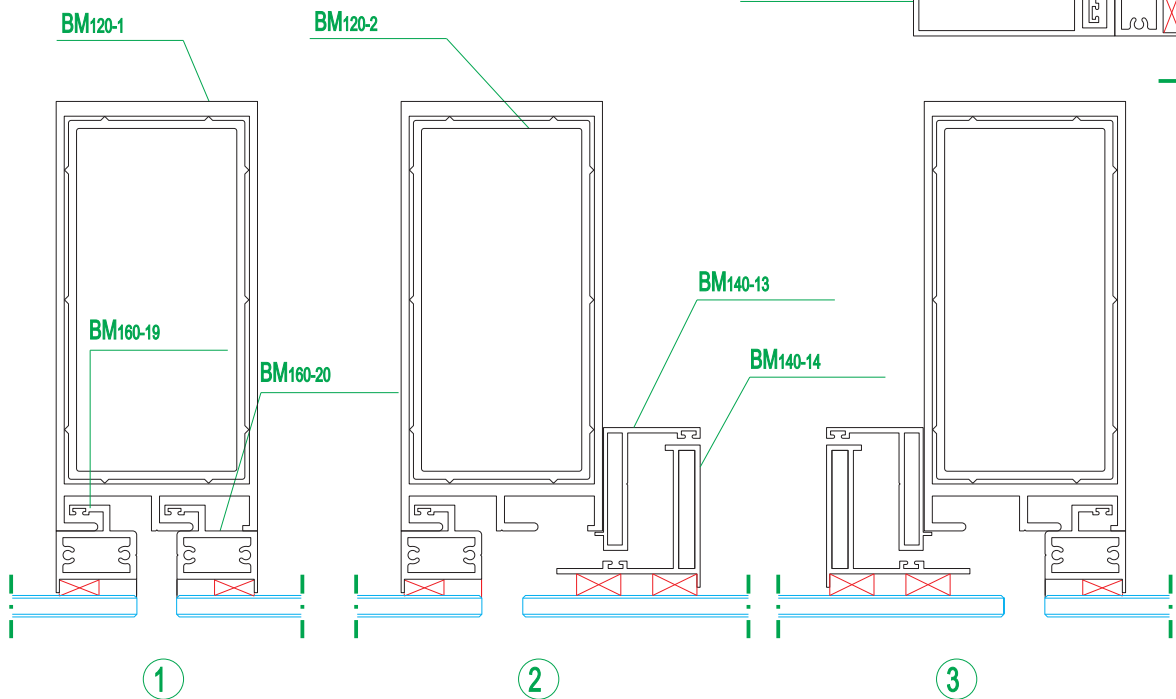

Series M110 horizontal visible and vertical-hidden curtain wall

Aluminum Frame Curtain Wall, Door and Window

铝框玻璃幕墙及门窗

Curtain wall material

Series M110 hidden-frame glass curtain wall

Curtain wall material

Series MQ hidden-frame glass curtain wall

Aluminum Frame Curtain Wall, Door and Window

铝框玻璃幕墙及门窗

Curtain wall material

Series GM hidden-frame glass curtain wall

Curtain wall material

Series QY hidden-frame glass curtain wall

Aluminum Frame Curtain Wall, Door and Window

铝框玻璃幕墙及门窗

Curtain wall material

Series BM120 hidden-frame glass curtain wall

Curtain wall material

Series GCM130 visible frame curtain wall insulating glass

Aluminum Frame Curtain Wall, Door and Window