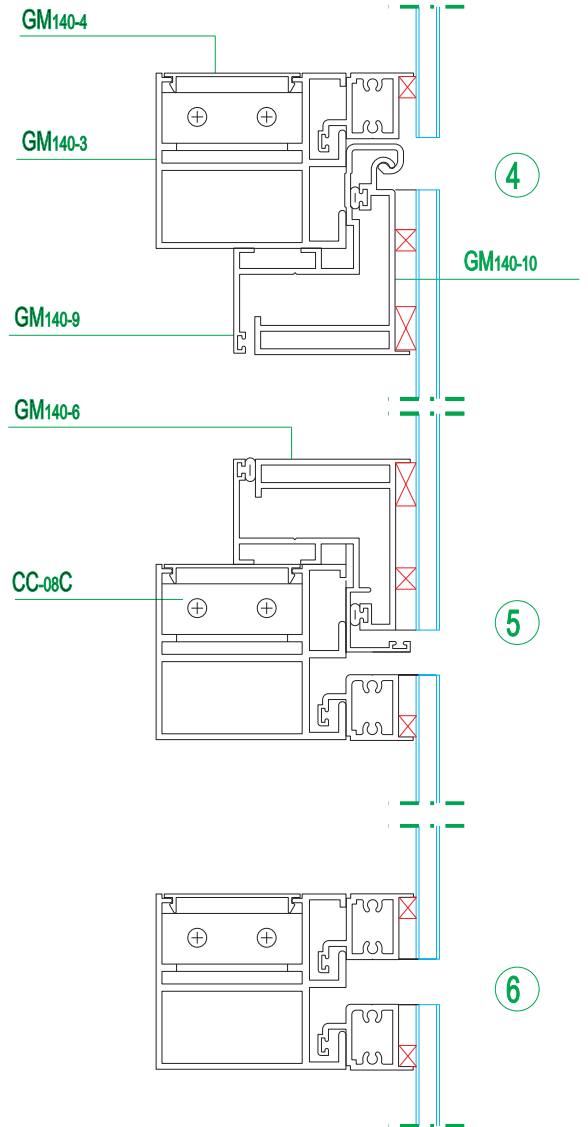

Series W195 horizontal visible and vertical-hidden curtain wall

Aluminum Frame Curtain Wall, Door and Window

铝框玻璃幕墙及门窗

Curtain wall material

Series JH165 hidden-frame glass curtain wall

Curtain wall material

Series M110 horizontal visible and vertical-hidden curtain wall

Aluminum Frame Curtain Wall, Door and Window

铝框玻璃幕墙及门窗

Curtain wall material

Series M110 hidden-frame glass curtain wall

Curtain wall material

Series MQ hidden-frame glass curtain wall

Aluminum Frame Curtain Wall, Door and Window

铝框玻璃幕墙及门窗

Curtain wall material

Series GM hidden-frame glass curtain wall

Curtain wall material

Series QY hidden-frame glass curtain wall

Aluminum Frame Curtain Wall, Door and Window

铝框玻璃幕墙及门窗

Curtain wall material

Series BM120 hidden-frame glass curtain wall

Curtain wall material

Series GCM130 visible frame curtain wall insulating glass

Aluminum Frame Curtain Wall, Door and Window