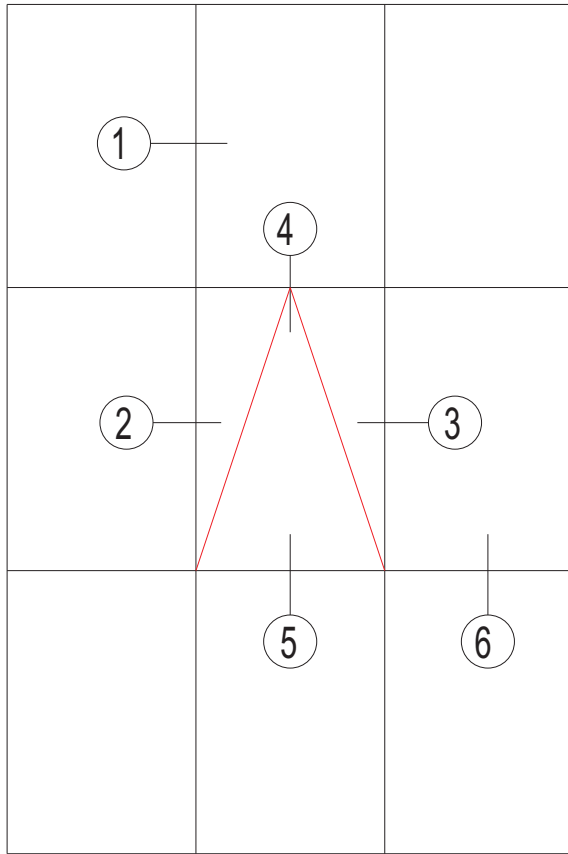

Curtain wall material

Series BM120 hidden-frame glass curtain wall