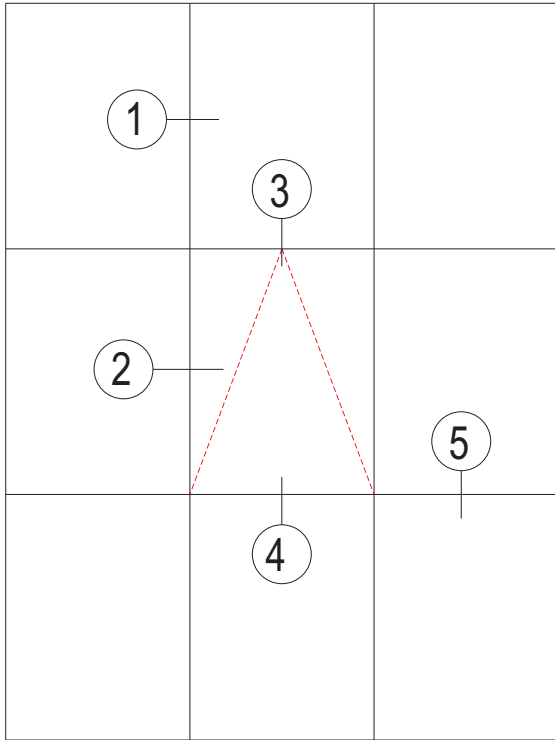

Series W195 horizontal visible and vertical-hidden curtain wall

Aluminum Frame Curtain Wall, Door and Window

铝框玻璃幕墙及门窗

Curtain wall material

Series JH165 hidden-frame glass curtain wall

Curtain wall material

Series M110 horizontal visible and vertical-hidden curtain wall

Aluminum Frame Curtain Wall, Door and Window

铝框玻璃幕墙及门窗

Curtain wall material

Series M110 hidden-frame glass curtain wall

Curtain wall material

Series MQ hidden-frame glass curtain wall

Aluminum Frame Curtain Wall, Door and Window

铝框玻璃幕墙及门窗

Curtain wall material

Series GM hidden-frame glass curtain wall

Curtain wall material

Series QY hidden-frame glass curtain wall