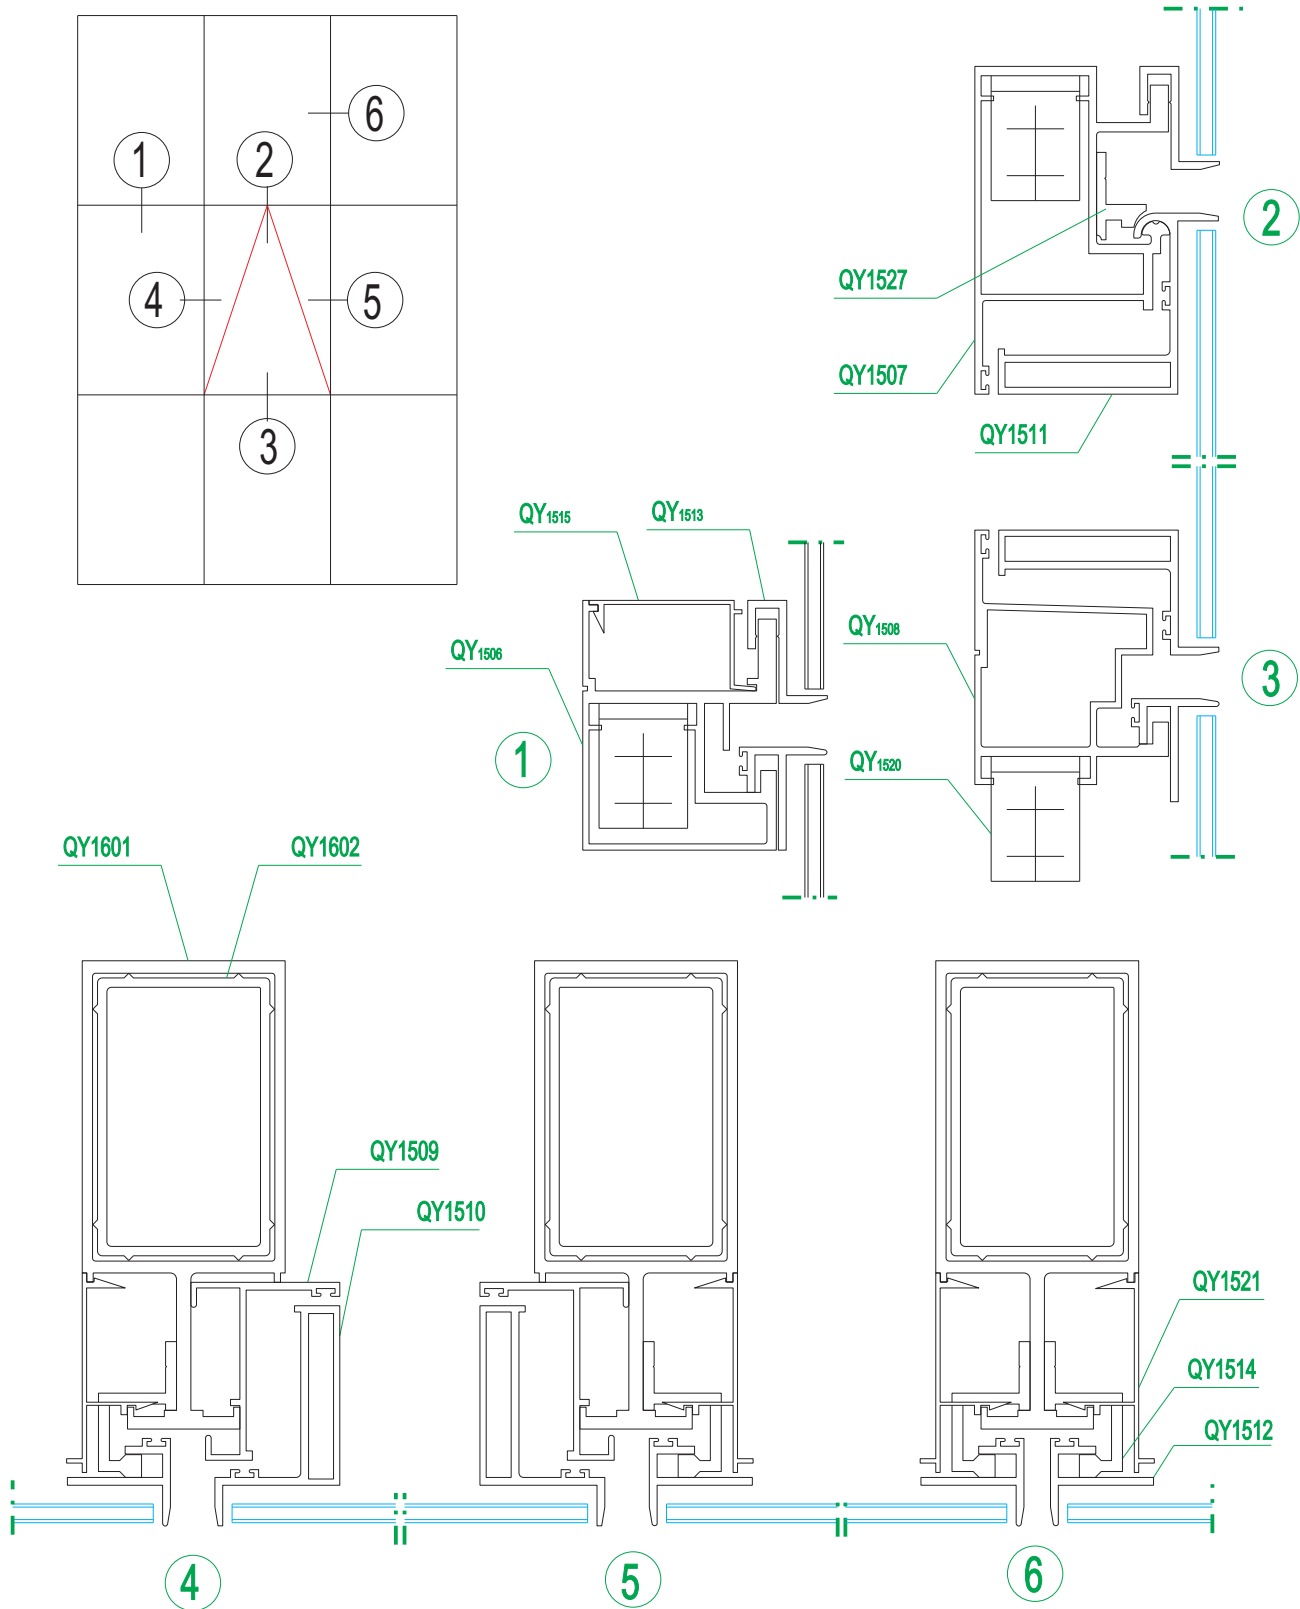

Series W195 horizontal visible and vertical-hidden curtain wall

Aluminum Frame Curtain Wall, Door and Window

铝框玻璃幕墙及门窗

Curtain wall material

Series JH165 hidden-frame glass curtain wall

Curtain wall material

Series M110 horizontal visible and vertical-hidden curtain wall

Aluminum Frame Curtain Wall, Door and Window

铝框玻璃幕墙及门窗

Curtain wall material

Series M110 hidden-frame glass curtain wall

Curtain wall material

Series MQ hidden-frame glass curtain wall

Aluminum Frame Curtain Wall, Door and Window

铝框玻璃幕墙及门窗

Curtain wall material

Series GM hidden-frame glass curtain wall

Curtain wall material

Series QY hidden-frame glass curtain wall

Aluminum Frame Curtain Wall, Door and Window

铝框玻璃幕墙及门窗

Curtain wall material

Series BM120 hidden-frame glass curtain wall

Curtain wall material

Series GCM130 visible frame curtain wall insulating glass

Aluminum Frame Curtain Wall, Door and Window