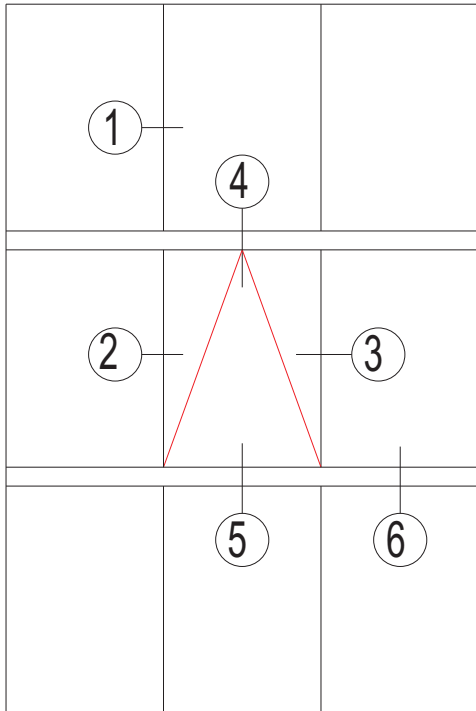

Curtain wall material

Series W136 hidden-frame glass curtain wall

Aluminum Frame Curtain Wall, Door and Window

铝框玻璃幕墙及门窗

Curtain wall material

Series W195 hidden-frame glass curtain wall

Curtain wall material

Series W195 horizontal visible and vertical-hidden curtain wall

Aluminum Frame Curtain Wall, Door and Window

铝框玻璃幕墙及门窗

Curtain wall material

Series JH165 hidden-frame glass curtain wall

Curtain wall material

Series M110 horizontal visible and vertical-hidden curtain wall

Aluminum Frame Curtain Wall, Door and Window

铝框玻璃幕墙及门窗

Curtain wall material

Series M110 hidden-frame glass curtain wall

Curtain wall material