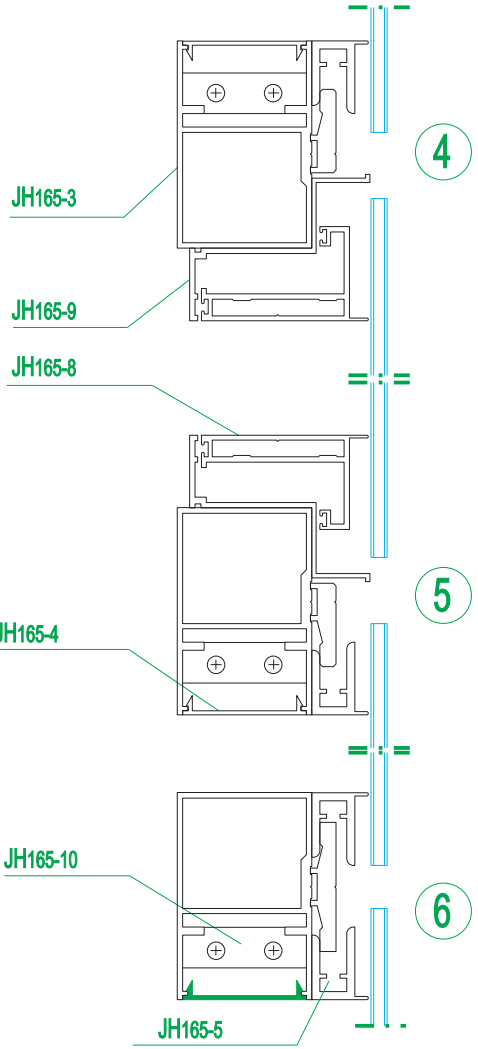

Series W195 horizontal visible and vertical-hidden curtain wall

Aluminum Frame Curtain Wall, Door and Window

铝框玻璃幕墙及门窗

Curtain wall material

Series JH165 hidden-frame glass curtain wall

Curtain wall material

Series M110 horizontal visible and vertical-hidden curtain wall

Aluminum Frame Curtain Wall, Door and Window

铝框玻璃幕墙及门窗

Curtain wall material

Series M110 hidden-frame glass curtain wall

Curtain wall material