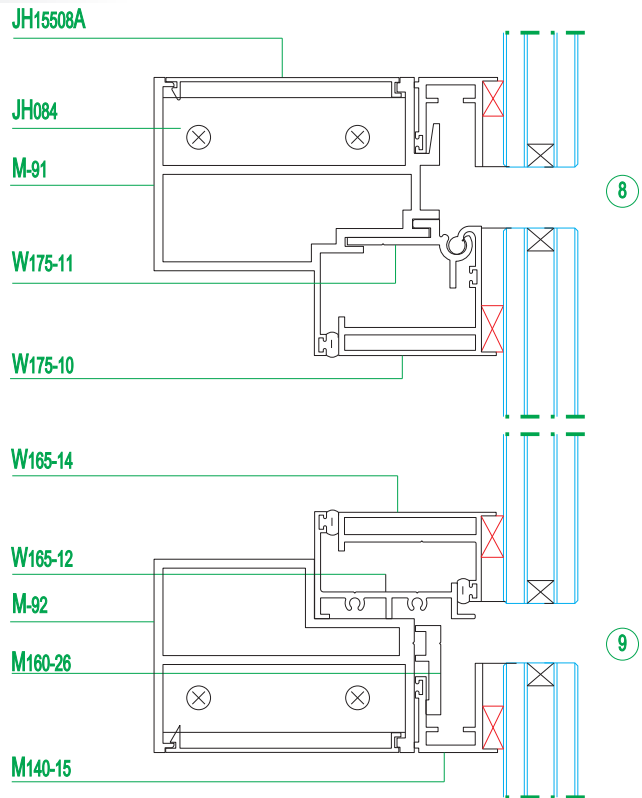

Curtain wall material

Series M vertical-exposed and horizontal-hidden curtain wall with insulating glass

Aluminum Frame Curtain Wall, Door and Window

铝框玻璃幕墙及门窗