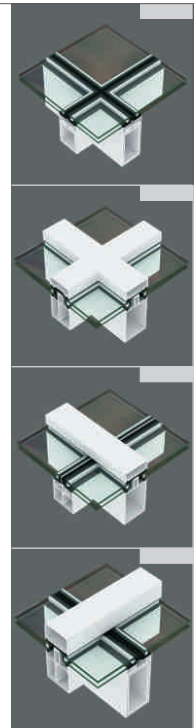

ALUMINUM FRAME CURTAIN WALL

On the brim of prosperous city, The skyscraper towers into the sky. The glass curtain wall makes the building in entire body . And against blue sky and streaming white cloud .It brings picturesque scenic sights.

The aluminum frame curtain wall includes visible and invisible systems.

- 1.Visible systems: The aluminum profile is visible .The glass is fixed to the aluminum frames.
- 2.Invisible systems includes semi-invisible type and invisible type ; There are 2 series in invisible type .The silicone structural sealant is widely used in the system.

在繁华的都市，那高耸入云的摩天大楼蔚为壮观，而其通体的玻璃幕墙映衬出空明的蓝天和飘舞的白云，更为之增添了绚丽的色彩。

玻璃幕墙分为：明框玻璃幕墙和隐框玻璃幕墙；  
 明框玻璃幕墙是金属框架构件显露在外表面的玻璃幕墙。它以特殊断面的铝合金型材为框架，玻璃面板全嵌入型材的凹槽内。其特点在于铝合金型材本身兼有骨架结构和固定玻璃的双重作用。  
 隐框玻璃幕墙的金属框架隐藏在玻璃的背面，室外看不见金属框。隐框玻璃幕墙又可分为全隐框玻璃幕墙和半隐框玻璃幕墙两种，半隐框玻璃幕墙可以是横明竖隐，也可以是竖明横隐注。隐框玻璃幕墙的构造特点是：玻璃在铝框外侧，用硅酮结构密封胶把玻璃与铝框粘结。幕墙的荷载主要靠密封胶承受。

Hidden-Frame 全隐

Visible Frame 全明

Horizontal-hidden Frame 横隐

Vertical Hidden-frame 竖隐

Folding Door 折叠门

Sliding Window 推拉窗

Aluminum Frame Curtain Wall, Door and Window

铝框玻璃幕墙及门窗