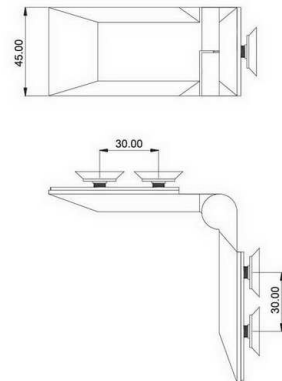

**SHH-602/R, right door**  
**SHH-602/L, left door**

shower hinge  
wall to glass,90 degree,adjustable  
door weight 50 kg

**SHH-605/R, right door**  
**SHH-605/L, left door**

shower hinge  
glass to glass mounting 90 degree  
door weight 50 kg

**SHH-603/R right door**  
**SHH-603/L left door**

Shower hinge  
glass to glass , 135 degree  
door weight 50 kg

**SHH-701/R, right door**  
**SHH-701/L, left door**

shower hinge  
wall to glass , 90 degree  
door weight 50 kg

**SHH-702/R, right door**  
**SHH-702/L, left door**

shower hinge  
glass to glass , 135 degree  
door weight 50 kg

**SHH-703/R, right door**  
**SHH-703/L, left door**

shower hinge  
glass to glass, 180 degree  
door weight 50 kg

**SHH-704/R right door**  
**SHH-704/L left door**

Shower hinge  
glass to glass, 90 degree  
door weight 50 kg

SHH-607

brass shower cubic stabilizer  
suit for 18mm bar

SHH-608

brass shower cubic stabilizer  
suit for 18mm bar