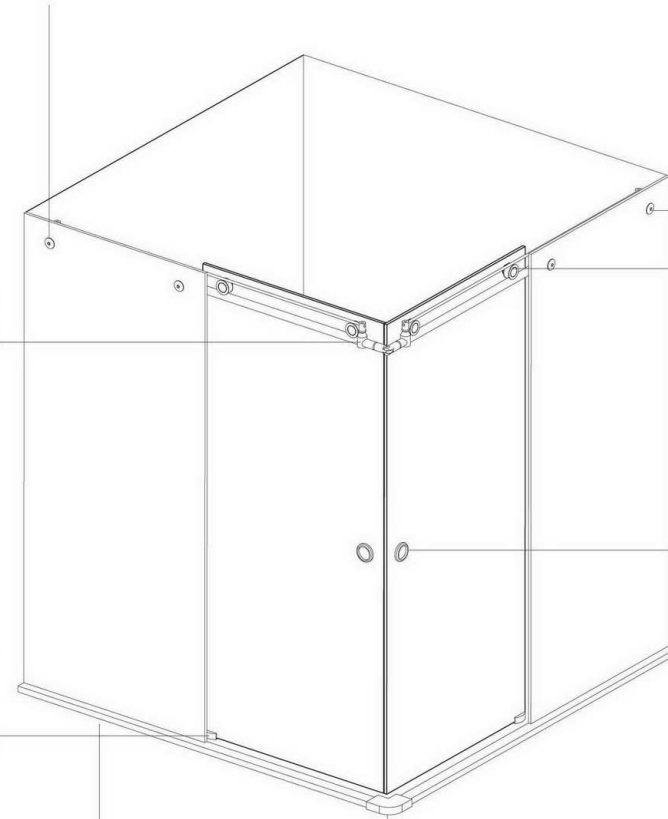

**SHH-601/R, right door**  
**SHH-601/L, left door**

shower hinge  
wall to glass ,90 degree  
door weight 50 kg

**SHH-604/R, right door**  
**SHH-604/L, left door**

shower hinge  
glass to glass mounting 180 degree  
door weight 50 kg

**SHH-602/R, right door**  
**SHH-602/L, left door**

shower hinge  
wall to glass,90 degree,adjustable  
door weight 50 kg

**SHH-605/R, right door**  
**SHH-605/L, left door**

shower hinge  
glass to glass mounting 90 degree  
door weight 50 kg

**SHH-704/R right door**  
**SHH-704/L left door**

Shower hinge  
glass to glass, 90 degree  
door weight 50 kg

SHH-607

brass shower cubic stabilizer  
suit for 18mm bar

SHH-608

brass shower cubic stabilizer  
suit for 18mm bar

SHH-613

brass cubic corner hook

brass tube, dia 18mm

**SHH614**  
track roller

**SHH615**  
roller stopper

**SHH622**  
bottom profile connector , 90 degree

**SHH623**  
bottom profile for glass  
fitting to 8mm, 10mm,12mm glass