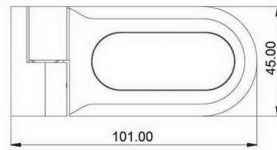

**SHH-601/R, right door**  
**SHH-601/L, left door**

shower hinge  
wall to glass ,90 degree  
door weight 50 kg

**SHH-604/R, right door**  
**SHH-604/L, left door**

shower hinge  
glass to glass mounting 180 degree  
door weight 50 kg

**SHH-602/R, right door**  
**SHH-602/L, left door**

shower hinge  
wall to glass,90 degree,adjustable  
door weight 50 kg

**SHH-605/R, right door**  
**SHH-605/L, left door**

shower hinge  
glass to glass mounting 90 degree  
door weight 50 kg

**SHH-603/R right door**  
**SHH-603/L left door**

Shower hinge  
glass to glass , 135 degree  
door weight 50 kg

**SHH-701/R, right door**  
**SHH-701/L, left door**

shower hinge  
wall to glass , 90 degree  
door weight 50 kg

**SHH-702/R, right door**  
**SHH-702/L, left door**

shower hinge  
glass to glass , 135 degree  
door weight 50 kg

**SHH-703/R, right door**  
**SHH-703/L, left door**

shower hinge  
glass to glass, 180 degree  
door weight 50 kg