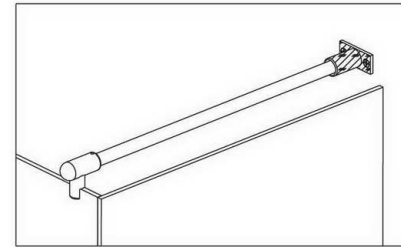

**SHH-601/R, right door**  
**SHH-601/L, left door**

shower hinge  
wall to glass ,90 degree  
door weight 50 kg

**SHH-604/R, right door**  
**SHH-604/L, left door**

shower hinge  
glass to glass mounting 180 degree  
door weight 50 kg

**SHH-602/R, right door**  
**SHH-602/L, left door**

shower hinge  
wall to glass,90 degree,adjustable  
door weight 50 kg

**SHH-605/R, right door**  
**SHH-605/L, left door**

shower hinge  
glass to glass mounting 90 degree  
door weight 50 kg

**SHH-603/R right door**  
**SHH-603/L left door**

Shower hinge  
glass to glass , 135 degree  
door weight 50 kg

**SHH-701/R, right door**  
**SHH-701/L, left door**

shower hinge  
wall to glass , 90 degree  
door weight 50 kg

**SHH-702/R, right door**  
**SHH-702/L, left door**

shower hinge  
glass to glass , 135 degree  
door weight 50 kg

**SHH-703/R, right door**  
**SHH-703/L, left door**

shower hinge  
glass to glass, 180 degree  
door weight 50 kg