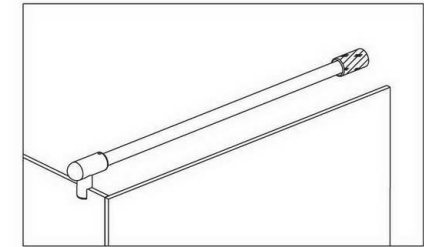

**SHH-601/R, right door**  
**SHH-601/L, left door**

shower hinge  
wall to glass ,90 degree  
door weight 50 kg

**SHH-604/R, right door**  
**SHH-604/L, left door**

shower hinge  
glass to glass mounting 180 degree  
door weight 50 kg

**SHH-602/R, right door**  
**SHH-602/L, left door**

shower hinge  
wall to glass,90 degree,adjustable  
door weight 50 kg

**SHH-605/R, right door**  
**SHH-605/L, left door**

shower hinge  
glass to glass mounting 90 degree  
door weight 50 kg

**SHH-603/R right door**  
**SHH-603/L left door**

Shower hinge  
glass to glass , 135 degree  
door weight 50 kg

**SHH-701/R, right door**  
**SHH-701/L, left door**

shower hinge  
wall to glass , 90 degree  
door weight 50 kg

**SHH-702/R, right door**  
**SHH-702/L, left door**

shower hinge  
glass to glass , 135 degree  
door weight 50 kg

**SHH-703/R, right door**  
**SHH-703/L, left door**

shower hinge  
glass to glass, 180 degree  
door weight 50 kg