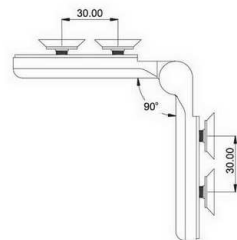

**SHH-601/R, right door**  
**SHH-601/L, left door**

shower hinge  
wall to glass ,90 degree  
door weight 50 kg

**SHH-604/R, right door**  
**SHH-604/L, left door**

shower hinge  
glass to glass mounting 180 degree  
door weight 50 kg

**SHH-602/R, right door**  
**SHH-602/L, left door**

shower hinge  
wall to glass,90 degree,adjustable  
door weight 50 kg

**SHH-605/R, right door**  
**SHH-605/L, left door**

shower hinge  
glass to glass mounting 90 degree  
door weight 50 kg

**SHH-603/R right door**  
**SHH-603/L left door**

Shower hinge  
glass to glass , 135 degree  
door weight 50 kg

**SHH-701/R, right door**  
**SHH-701/L, left door**

shower hinge  
wall to glass , 90 degree  
door weight 50 kg

SHH-613

brass cubic corner hook

brass tube, dia 18mm

**SHH614**  
track roller

**SHH615**  
roller stopper

**SHH622**  
bottom profile connector , 90 degree

**SHH623**  
bottom profile for glass  
fitting to 8mm, 10mm,12mm glass