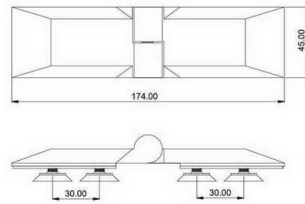

**SHH-601/R, right door**  
**SHH-601/L, left door**

shower hinge  
wall to glass ,90 degree  
door weight 50 kg

**SHH-604/R, right door**  
**SHH-604/L, left door**

shower hinge  
glass to glass mounting 180 degree  
door weight 50 kg

**SHH-602/R, right door**  
**SHH-602/L, left door**

shower hinge  
wall to glass,90 degree,adjustable  
door weight 50 kg

**SHH-605/R, right door**  
**SHH-605/L, left door**

shower hinge  
glass to glass mounting 90 degree  
door weight 50 kg

**SHH-603/R right door**  
**SHH-603/L left door**

Shower hinge  
glass to glass , 135 degree  
door weight 50 kg

**SHH-701/R, right door**  
**SHH-701/L, left door**

shower hinge  
wall to glass , 90 degree  
door weight 50 kg

**SHH-702/R, right door**  
**SHH-702/L, left door**

shower hinge  
glass to glass , 135 degree  
door weight 50 kg

**SHH-703/R, right door**  
**SHH-703/L, left door**

shower hinge  
glass to glass, 180 degree  
door weight 50 kg