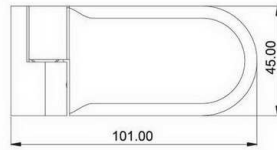

**SHH-601/R, right door**  
**SHH-601/L, left door**

shower hinge  
wall to glass ,90 degree  
door weight 50 kg

**SHH-604/R, right door**  
**SHH-604/L, left door**

shower hinge  
glass to glass mounting 180 degree  
door weight 50 kg

**SHH-602/R, right door**  
**SHH-602/L, left door**

shower hinge  
wall to glass,90 degree,adjustable  
door weight 50 kg

**SHH-605/R, right door**  
**SHH-605/L, left door**

shower hinge  
glass to glass mounting 90 degree  
door weight 50 kg

**SHH-603/R right door**  
**SHH-603/L left door**

Shower hinge  
glass to glass , 135 degree  
door weight 50 kg

**SHH-701/R, right door**  
**SHH-701/L, left door**

shower hinge  
wall to glass , 90 degree  
door weight 50 kg

**SHH-702/R, right door**  
**SHH-702/L, left door**

shower hinge  
glass to glass , 135 degree  
door weight 50 kg

**SHH-703/R, right door**  
**SHH-703/L, left door**

shower hinge  
glass to glass, 180 degree  
door weight 50 kg