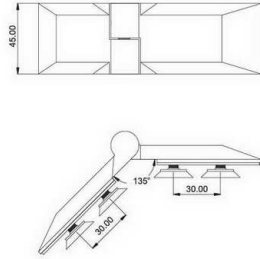

**SHH-601/R, right door**  
**SHH-601/L, left door**

shower hinge  
wall to glass ,90 degree  
door weight 50 kg

**SHH-604/R, right door**  
**SHH-604/L, left door**

shower hinge  
glass to glass mounting 180 degree  
door weight 50 kg

**SHH-602/R, right door**  
**SHH-602/L, left door**

shower hinge  
wall to glass,90 degree,adjustable  
door weight 50 kg

**SHH-605/R, right door**  
**SHH-605/L, left door**

shower hinge  
glass to glass mounting 90 degree  
door weight 50 kg

**SHH-603/R right door**  
**SHH-603/L left door**

Shower hinge  
glass to glass , 135 degree  
door weight 50 kg

**SHH-701/R, right door**  
**SHH-701/L, left door**

shower hinge  
wall to glass , 90 degree  
door weight 50 kg

**SHH-702/R, right door**  
**SHH-702/L, left door**

shower hinge  
glass to glass , 135 degree  
door weight 50 kg

**SHH-703/R, right door**  
**SHH-703/L, left door**

shower hinge  
glass to glass, 180 degree  
door weight 50 kg