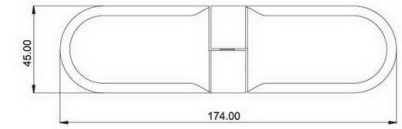

**SHH-601/R, right door**  
**SHH-601/L, left door**

shower hinge  
wall to glass ,90 degree  
door weight 50 kg

**SHH-604/R, right door**  
**SHH-604/L, left door**

shower hinge  
glass to glass mounting 180 degree  
door weight 50 kg

**SHH-602/R, right door**  
**SHH-602/L, left door**

shower hinge  
wall to glass,90 degree,adjustable  
door weight 50 kg

**SHH-605/R, right door**  
**SHH-605/L, left door**

shower hinge  
glass to glass mounting 90 degree  
door weight 50 kg

**SHH-603/R right door**  
**SHH-603/L left door**

Shower hinge  
glass to glass , 135 degree  
door weight 50 kg

**SHH-701/R, right door**  
**SHH-701/L, left door**

shower hinge  
wall to glass , 90 degree  
door weight 50 kg

**SHH-702/R, right door**  
**SHH-702/L, left door**

shower hinge  
glass to glass , 135 degree  
door weight 50 kg

**SHH-703/R, right door**  
**SHH-703/L, left door**

shower hinge  
glass to glass, 180 degree  
door weight 50 kg