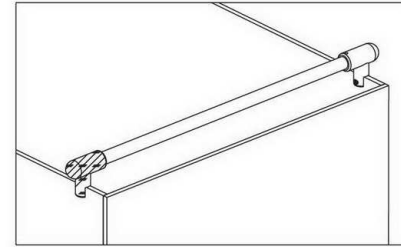

**SHH-601/R, right door**  
**SHH-601/L, left door**

shower hinge  
wall to glass ,90 degree  
door weight 50 kg

**SHH-604/R, right door**  
**SHH-604/L, left door**

shower hinge  
glass to glass mounting 180 degree  
door weight 50 kg

**SHH-602/R, right door**  
**SHH-602/L, left door**

shower hinge  
wall to glass,90 degree,adjustable  
door weight 50 kg

**SHH-605/R, right door**  
**SHH-605/L, left door**

shower hinge  
glass to glass mounting 90 degree  
door weight 50 kg

**SHH-603/R right door**  
**SHH-603/L left door**

Shower hinge  
glass to glass , 135 degree  
door weight 50 kg

**SHH-701/R, right door**  
**SHH-701/L, left door**

shower hinge  
wall to glass , 90 degree  
door weight 50 kg

**SHH-702/R, right door**  
**SHH-702/L, left door**

shower hinge  
glass to glass , 135 degree  
door weight 50 kg

**SHH-703/R, right door**  
**SHH-703/L, left door**

shower hinge  
glass to glass, 180 degree  
door weight 50 kg