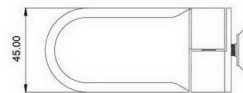

**SHH-601/R, right door**  
**SHH-601/L, left door**

shower hinge  
wall to glass ,90 degree  
door weight 50 kg

**SHH-604/R, right door**  
**SHH-604/L, left door**

shower hinge  
glass to glass mounting 180 degree  
door weight 50 kg

**SHH-602/R, right door**  
**SHH-602/L, left door**

shower hinge  
wall to glass,90 degree,adjustable  
door weight 50 kg

**SHH-605/R, right door**  
**SHH-605/L, left door**

shower hinge  
glass to glass mounting 90 degree  
door weight 50 kg

**SHH-603/R right door**  
**SHH-603/L left door**

Shower hinge  
glass to glass , 135 degree  
door weight 50 kg

**SHH-701/R, right door**  
**SHH-701/L, left door**

shower hinge  
wall to glass , 90 degree  
door weight 50 kg

**SHH-702/R, right door**  
**SHH-702/L, left door**

shower hinge  
glass to glass , 135 degree  
door weight 50 kg

**SHH-703/R, right door**  
**SHH-703/L, left door**

shower hinge  
glass to glass, 180 degree  
door weight 50 kg