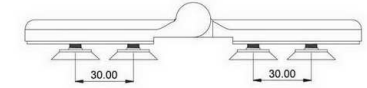

**SHH-601/R, right door**  
**SHH-601/L, left door**

shower hinge  
wall to glass ,90 degree  
door weight 50 kg

**SHH-604/R, right door**  
**SHH-604/L, left door**

shower hinge  
glass to glass mounting 180 degree  
door weight 50 kg

**SHH-602/R, right door**  
**SHH-602/L, left door**

shower hinge  
wall to glass,90 degree,adjustable  
door weight 50 kg

**SHH-605/R, right door**  
**SHH-605/L, left door**

shower hinge  
glass to glass mounting 90 degree  
door weight 50 kg

**SHH-603/R right door**  
**SHH-603/L left door**

Shower hinge  
glass to glass , 135 degree  
door weight 50 kg

**SHH-701/R, right door**  
**SHH-701/L, left door**

shower hinge  
wall to glass , 90 degree  
door weight 50 kg

**SHH-702/R, right door**  
**SHH-702/L, left door**

shower hinge  
glass to glass , 135 degree  
door weight 50 kg

**SHH-703/R, right door**  
**SHH-703/L, left door**

shower hinge  
glass to glass, 180 degree  
door weight 50 kg