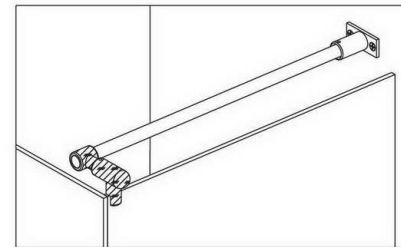

SHH-702/R, right door
SHH-702/L, left door

shower hinge
glass to glass , 135 degree
door weight 50 kg

shower hinge
glass to glass, 180 degree
door weight 50 kg

Shower hinge
glass to glass, 90 degree
door weight 50 kg