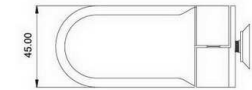

**SHH-601/R, right door**  
**SHH-601/L, left door**

shower hinge  
wall to glass ,90 degree  
door weight 50 kg

**SHH-604/R, right door**  
**SHH-604/L, left door**

shower hinge  
glass to glass mounting 180 degree  
door weight 50 kg

**SHH-602/R, right door**  
**SHH-602/L, left door**

shower hinge  
wall to glass,90 degree,adjustable  
door weight 50 kg

**SHH-605/R, right door**  
**SHH-605/L, left door**

shower hinge  
glass to glass mounting 90 degree  
door weight 50 kg

**SHH-603/R right door**  
**SHH-603/L left door**

Shower hinge  
glass to glass , 135 degree  
door weight 50 kg

**SHH-701/R, right door**  
**SHH-701/L, left door**

shower hinge  
wall to glass , 90 degree  
door weight 50 kg

**SHH-702/R, right door**  
**SHH-702/L, left door**

shower hinge  
glass to glass , 135 degree  
door weight 50 kg

**SHH-703/R, right door**  
**SHH-703/L, left door**

shower hinge  
glass to glass, 180 degree  
door weight 50 kg