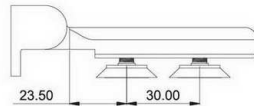

**SHH-601/R, right door**  
**SHH-601/L, left door**

shower hinge  
wall to glass ,90 degree  
door weight 50 kg

**SHH-604/R, right door**  
**SHH-604/L, left door**

shower hinge  
glass to glass mounting 180 degree  
door weight 50 kg

**SHH-602/R, right door**  
**SHH-602/L, left door**

shower hinge  
wall to glass,90 degree,adjustable  
door weight 50 kg

**SHH-605/R, right door**  
**SHH-605/L, left door**

shower hinge  
glass to glass mounting 90 degree  
door weight 50 kg

**SHH-603/R right door**  
**SHH-603/L left door**

Shower hinge  
glass to glass , 135 degree  
door weight 50 kg

**SHH-701/R, right door**  
**SHH-701/L, left door**

shower hinge  
wall to glass , 90 degree  
door weight 50 kg

**SHH-702/R, right door**  
**SHH-702/L, left door**

shower hinge  
glass to glass , 135 degree  
door weight 50 kg

**SHH-703/R, right door**  
**SHH-703/L, left door**

shower hinge  
glass to glass, 180 degree  
door weight 50 kg