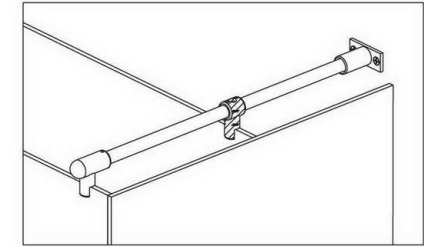

**SHH-601/R, right door**  
**SHH-601/L, left door**

shower hinge  
wall to glass ,90 degree  
door weight 50 kg

**SHH-604/R, right door**  
**SHH-604/L, left door**

shower hinge  
glass to glass mounting 180 degree  
door weight 50 kg

**SHH-602/R, right door**  
**SHH-602/L, left door**

shower hinge  
wall to glass,90 degree,adjustable  
door weight 50 kg

**SHH-605/R, right door**  
**SHH-605/L, left door**

shower hinge  
glass to glass mounting 90 degree  
door weight 50 kg

**SHH-603/R right door**  
**SHH-603/L left door**

Shower hinge  
glass to glass , 135 degree  
door weight 50 kg

**SHH-701/R, right door**  
**SHH-701/L, left door**

shower hinge  
wall to glass , 90 degree  
door weight 50 kg

**SHH-702/R, right door**  
**SHH-702/L, left door**

shower hinge  
glass to glass , 135 degree  
door weight 50 kg

**SHH-703/R, right door**  
**SHH-703/L, left door**

shower hinge  
glass to glass, 180 degree  
door weight 50 kg