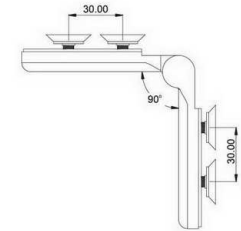

**SHH-601/R, right door**  
**SHH-601/L, left door**

shower hinge  
wall to glass ,90 degree  
door weight 50 kg

**SHH-604/R, right door**  
**SHH-604/L, left door**

shower hinge  
glass to glass mounting 180 degree  
door weight 50 kg

**SHH-602/R, right door**  
**SHH-602/L, left door**

shower hinge  
wall to glass,90 degree,adjustable  
door weight 50 kg

**SHH-605/R, right door**  
**SHH-605/L, left door**

shower hinge  
glass to glass mounting 90 degree  
door weight 50 kg

**SHH-603/R right door**  
**SHH-603/L left door**

Shower hinge  
glass to glass , 135 degree  
door weight 50 kg

**SHH-701/R, right door**  
**SHH-701/L, left door**

shower hinge  
wall to glass , 90 degree  
door weight 50 kg

SHH-613

brass cubic corner hook

brass tube, dia 18mm

**SHH614**  
track roller

**SHH615**  
roller stopper

**SHH622**  
bottom profile connector , 90 degree

**SHH623**  
bottom profile for glass  
fitting to 8mm, 10mm,12mm glass