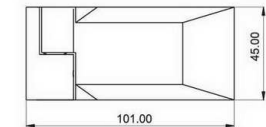

**SHH-601/R, right door**  
**SHH-601/L, left door**

shower hinge  
wall to glass ,90 degree  
door weight 50 kg

**SHH-604/R, right door**  
**SHH-604/L, left door**

shower hinge  
glass to glass mounting 180 degree  
door weight 50 kg

**SHH-602/R, right door**  
**SHH-602/L, left door**

shower hinge  
wall to glass,90 degree,adjustable  
door weight 50 kg

**SHH-605/R, right door**  
**SHH-605/L, left door**

shower hinge  
glass to glass mounting 90 degree  
door weight 50 kg

**SHH-603/R right door**  
**SHH-603/L left door**

Shower hinge  
glass to glass , 135 degree  
door weight 50 kg

**SHH-701/R, right door**  
**SHH-701/L, left door**

shower hinge  
wall to glass , 90 degree  
door weight 50 kg

**SHH-702/R, right door**  
**SHH-702/L, left door**

shower hinge  
glass to glass , 135 degree  
door weight 50 kg

**SHH-703/R, right door**  
**SHH-703/L, left door**

shower hinge  
glass to glass, 180 degree  
door weight 50 kg