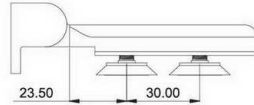

**SHH-601/R, right door**  
**SHH-601/L, left door**

shower hinge  
wall to glass ,90 degree  
door weight 50 kg

**SHH-604/R, right door**  
**SHH-604/L, left door**

shower hinge  
glass to glass mounting 180 degree  
door weight 50 kg

**SHH-602/R, right door**  
**SHH-602/L, left door**

shower hinge  
wall to glass,90 degree,adjustable  
door weight 50 kg

**SHH-605/R, right door**  
**SHH-605/L, left door**

shower hinge  
glass to glass mounting 90 degree  
door weight 50 kg

**SHH-603/R right door**  
**SHH-603/L left door**

Shower hinge  
glass to glass , 135 degree  
door weight 50 kg

**SHH-701/R, right door**  
**SHH-701/L, left door**

shower hinge  
wall to glass , 90 degree  
door weight 50 kg

**SHH-702/R, right door**  
**SHH-702/L, left door**

shower hinge  
glass to glass , 135 degree  
door weight 50 kg

**SHH-703/R, right door**  
**SHH-703/L, left door**

shower hinge  
glass to glass, 180 degree  
door weight 50 kg