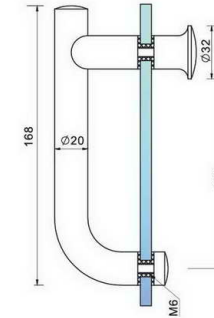

PH112

shower door pull

Art No	Size
PH112/19/200	19x200
PH112/19/250	19x250
PH112/19/300	19x300
PH112/25/200	25x200
PH112/25/250	25x250
PH112/25/300	25x300
PH112/25/450	25x450

PH110
shower door knob

PH11
shower door knob

PH113

shower door pull

Art No.	Size
PH113/19/200	19x200
PH113/19/250	19x250
PH113/19/300	19x300
PH113/25/200	25x200
PH113/25/250	25x250
PH113/25/300	25x300
PH113/25/450	25x450

PH116

shower door pull

Art No.	Size
PH116/25X10/200	25x10x200
PH116/25X10/250	25x10x250
PH116/25X10/300	25x10x300
PH116/25X10/450	25x10x450

PH114

shower door pull

Art No.	Size
PH114/20/200	20x20x200
PH114/20/250	20x20x250
PH114/20/300	20x20x300
PH114/20/450	20x20x450

PH301

shower door pull

Art No.	Size
PH301/130	130

PH115

shower door pull

Art No.	Size
PH115/20/200	20x20x200
PH115/20/250	20x20x250
PH115/20/300	20x20x300
PH115/20/450	20x20x450

PH302

shower door pull

Art No.	Size
PH302/143	143

shower door pull

PH303

Art No	Size
PH303/145	145

shower door pull