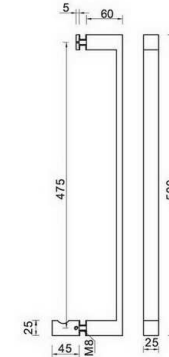

PH112

shower door pull

Art No	Size
PH112/19/200	19x200
PH112/19/250	19x250
PH112/19/300	19x300
PH112/25/200	25x200
PH112/25/250	25x250
PH112/25/300	25x300
PH112/25/450	25x450

PH110
shower door knob

PH11
shower door knob

PH113

shower door pull

Art No.	Size
PH113/19/200	19x200
PH113/19/250	19x250
PH113/19/300	19x300
PH113/25/200	25x200
PH113/25/250	25x250
PH113/25/300	25x300
PH113/25/450	25x450

PH116

shower door pull

Art No.	Size
PH116/25X10/200	25x10x200
PH116/25X10/250	25x10x250
PH116/25X10/300	25x10x300
PH116/25X10/450	25x10x450

PH114

shower door pull

Art No.	Size
PH114/20/200	20x20x200
PH114/20/250	20x20x250
PH114/20/300	20x20x300
PH114/20/450	20x20x450

PH301

shower door pull

Art No.	Size
PH301/130	130

PH115

shower door pull

Art No.	Size
PH115/20/200	20x20x200
PH115/20/250	20x20x250
PH115/20/300	20x20x300
PH115/20/450	20x20x450

PH302

shower door pull

Art No.	Size
PH302/143	143

shower door pull

PH303

Art No	Size
PH303/145	145

shower door pull