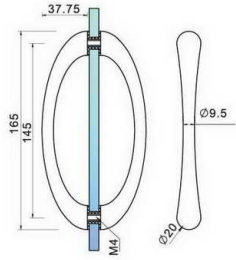

PH112

shower door pull

Art No	Size
PH112/19/200	19x200
PH112/19/250	19x250
PH112/19/300	19x300
PH112/25/200	25x200
PH112/25/250	25x250
PH112/25/300	25x300
PH112/25/450	25x450

PH110
shower door knob

PH11
shower door knob

PH113

shower door pull

Art No.	Size
PH113/19/200	19x200
PH113/19/250	19x250
PH113/19/300	19x300
PH113/25/200	25x200
PH113/25/250	25x250
PH113/25/300	25x300
PH113/25/450	25x450

PH116

shower door pull

Art No.	Size
PH116/25X10/200	25x10x200
PH116/25X10/250	25x10x250
PH116/25X10/300	25x10x300
PH116/25X10/450	25x10x450

PH114

shower door pull

Art No.	Size
PH114/20/200	20x20x200
PH114/20/250	20x20x250
PH114/20/300	20x20x300
PH114/20/450	20x20x450

PH301

shower door pull

Art No.	Size
PH301/130	130

PH115

shower door pull

Art No.	Size
PH115/20/200	20x20x200
PH115/20/250	20x20x250
PH115/20/300	20x20x300
PH115/20/450	20x20x450

PH302

shower door pull

Art No.	Size
PH302/143	143

shower door pull

PH303

Art No	Size
PH303/145	145

shower door pull