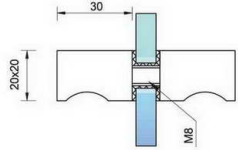

PH108
shower door knob