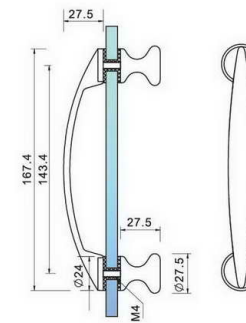

PH112

shower door pull

Art No	Size
PH112/19/200	19x200
PH112/19/250	19x250
PH112/19/300	19x300
PH112/25/200	25x200
PH112/25/250	25x250
PH112/25/300	25x300
PH112/25/450	25x450

PH110
shower door knob

PH11
shower door knob

PH113

shower door pull

Art No.	Size
PH113/19/200	19x200
PH113/19/250	19x250
PH113/19/300	19x300
PH113/25/200	25x200
PH113/25/250	25x250
PH113/25/300	25x300
PH113/25/450	25x450

PH116

shower door pull

Art No.	Size
PH116/25X10/200	25x10x200
PH116/25X10/250	25x10x250
PH116/25X10/300	25x10x300
PH116/25X10/450	25x10x450

PH114

shower door pull

Art No.	Size
PH114/20/200	20x20x200
PH114/20/250	20x20x250
PH114/20/300	20x20x300
PH114/20/450	20x20x450

PH301

shower door pull

Art No.	Size
PH301/130	130

PH115

shower door pull

Art No.	Size
PH115/20/200	20x20x200
PH115/20/250	20x20x250
PH115/20/300	20x20x300
PH115/20/450	20x20x450

PH302

shower door pull

Art No.	Size
PH302/143	143

shower door pull

PH303

Art No	Size
PH303/145	145

shower door pull