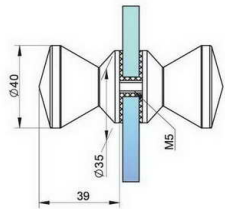

PH101

shower door pull

Art No	Size
PH101/19/200x450	19x200x450
PH101/19/250x450	19x250x450
PH101/25/200x450	25x200x450
PH101/25/250x450	25x250x450

PH111

shower door pull

Art No	Size
PH111/19/150	19x150
PH111/19/200	19x200
PH111/19/250	19x250
PH111/19/300	19x300
PH111/25/250	25x250
PH111/25/300	25x300

PH112

shower door pull

Art No	Size
PH112/19/200	19x200
PH112/19/250	19x250
PH112/19/300	19x300
PH112/25/200	25x200
PH112/25/250	25x250
PH112/25/300	25x300
PH112/25/450	25x450

PH110
shower door knob

PH11
shower door knob

PH113

shower door pull

Art No.	Size
PH113/19/200	19x200
PH113/19/250	19x250
PH113/19/300	19x300
PH113/25/200	25x200
PH113/25/250	25x250
PH113/25/300	25x300
PH113/25/450	25x450

PH116

shower door pull

Art No.	Size
PH116/25X10/200	25x10x200
PH116/25X10/250	25x10x250
PH116/25X10/300	25x10x300
PH116/25X10/450	25x10x450

PH114

shower door pull

Art No.	Size
PH114/20/200	20x20x200
PH114/20/250	20x20x250
PH114/20/300	20x20x300
PH114/20/450	20x20x450

PH301

shower door pull

Art No.	Size
PH301/130	130

PH115

shower door pull