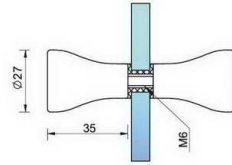

PH109
shower door knob