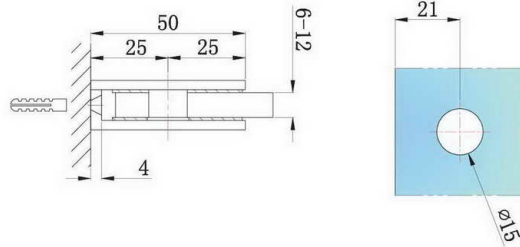

SHH-801

shower bracket
wall to glass ,90 degree

SHH-803

shower bracket
wall to glass ,90 degree

SHH-801S

shower bracket
wall to glass ,90 degree

SHH-804

shower bracket
glass to glass ,135 degree

SHH-802

shower bracket
glass to glass ,90 degree

SHH-805

shower bracket
glass to glass ,180 degree

SHH-806

shower bracket
glass to glass ,180 degree

SHH-812

shower bracket
glass to glass ,90 degree

SHH-811

shower bracket
wall to glass ,90 degree

SHH-813

shower bracket
wall to glass ,90 degree

SHH-811S

shower bracket
wall to glass ,90 degree

SHH-814

shower bracket
glass to glass ,135 degree

SHH-815
shower bracket
glass to glass ,180 degree

SHH-820S

SHH-816
shower bracket
wall to glass ,180 degree

SHH-821

SHH-820

SHH-822