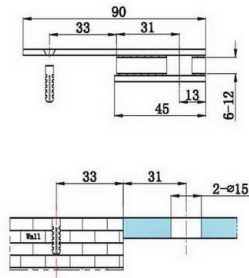

SHH-801

shower bracket
wall to glass ,90 degree

SHH-803

shower bracket
wall to glass ,90 degree

SHH-801S

shower bracket
wall to glass ,90 degree

SHH-804

shower bracket
glass to glass ,135 degree

SHH-802

shower bracket
glass to glass ,90 degree

SHH-805

shower bracket
glass to glass ,180 degree

SHH-806

shower bracket
glass to glass ,180 degree

SHH-812

shower bracket
glass to glass ,90 degree

SHH-811

shower bracket
wall to glass ,90 degree

SHH-813

shower bracket
wall to glass ,90 degree

SHH-811S

shower bracket
wall to glass ,90 degree

SHH-814

shower bracket
glass to glass ,135 degree

SHH-815
shower bracket
glass to glass ,180 degree

SHH-820S

SHH-816
shower bracket
wall to glass ,180 degree

SHH-821

SHH-820

SHH-822