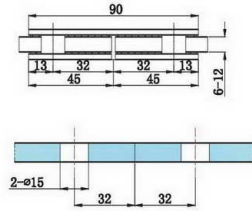

SHH-801

shower bracket
wall to glass ,90 degree

SHH-803

shower bracket
wall to glass ,90 degree

SHH-801S

shower bracket
wall to glass ,90 degree

SHH-804

shower bracket
glass to glass ,135 degree

SHH-802

shower bracket
glass to glass ,90 degree

SHH-805

shower bracket
glass to glass ,180 degree

SHH-806

shower bracket
glass to glass ,180 degree

SHH-812

shower bracket
glass to glass ,90 degree

SHH-811

shower bracket
wall to glass ,90 degree

SHH-813

shower bracket
wall to glass ,90 degree

SHH-811S

shower bracket
wall to glass ,90 degree

SHH-814

shower bracket
glass to glass ,135 degree

SHH-815
shower bracket
glass to glass ,180 degree

SHH-820S

SHH-816
shower bracket
wall to glass ,180 degree

SHH-821

SHH-820

SHH-822