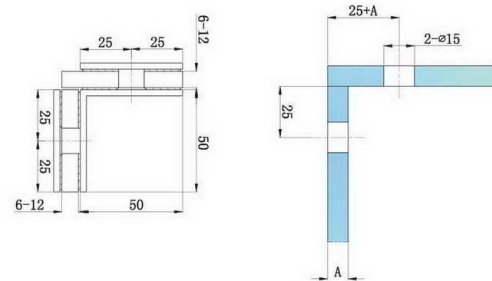

SHH-801

shower bracket
wall to glass ,90 degree

SHH-803

shower bracket
wall to glass ,90 degree

SHH-801S

shower bracket
wall to glass ,90 degree

SHH-804

shower bracket
glass to glass ,135 degree

SHH-802

shower bracket
glass to glass ,90 degree

SHH-805

shower bracket
glass to glass ,180 degree

SHH-806

shower bracket
glass to glass ,180 degree

SHH-812

shower bracket
glass to glass ,90 degree

SHH-811

shower bracket
wall to glass ,90 degree

SHH-813

shower bracket
wall to glass ,90 degree

SHH-811S

shower bracket
wall to glass ,90 degree

SHH-814

shower bracket
glass to glass ,135 degree

SHH-815
shower bracket
glass to glass ,180 degree

SHH-820S

SHH-816
shower bracket
wall to glass ,180 degree

SHH-821

SHH-820

SHH-822