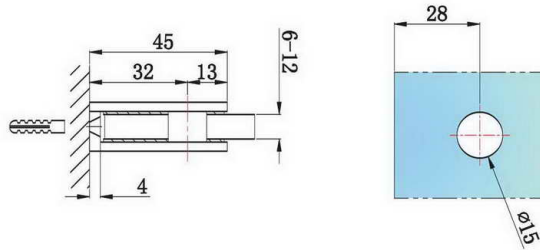

SHH-801

shower bracket
wall to glass ,90 degree

SHH-803

shower bracket
wall to glass ,90 degree

SHH-801S

shower bracket
wall to glass ,90 degree

SHH-804

shower bracket
glass to glass ,135 degree

SHH-802

shower bracket
glass to glass ,90 degree

SHH-805

shower bracket
glass to glass ,180 degree

SHH-806

shower bracket
glass to glass ,180 degree

SHH-812

shower bracket
glass to glass ,90 degree

SHH-811

shower bracket
wall to glass ,90 degree

SHH-813

shower bracket
wall to glass ,90 degree

SHH-811S

shower bracket
wall to glass ,90 degree

SHH-814

shower bracket
glass to glass ,135 degree