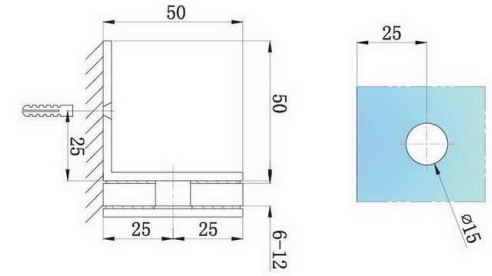

SHH-801

shower bracket
wall to glass ,90 degree

SHH-803

shower bracket
wall to glass ,90 degree

SHH-801S

shower bracket
wall to glass ,90 degree

SHH-804

shower bracket
glass to glass ,135 degree

SHH-802

shower bracket
glass to glass ,90 degree

SHH-805

shower bracket
glass to glass ,180 degree

SHH-806

shower bracket
glass to glass ,180 degree

SHH-812

shower bracket
glass to glass ,90 degree

SHH-811

shower bracket
wall to glass ,90 degree

SHH-813

shower bracket
wall to glass ,90 degree

SHH-811S

shower bracket
wall to glass ,90 degree

SHH-814

shower bracket
glass to glass ,135 degree

SHH-815
shower bracket
glass to glass ,180 degree

SHH-820S

SHH-816
shower bracket
wall to glass ,180 degree

SHH-821

SHH-820

SHH-822