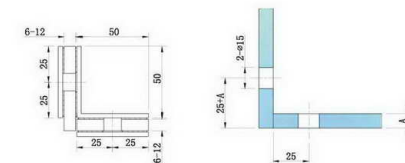

SHH-801

shower bracket
wall to glass ,90 degree

SHH-803

shower bracket
wall to glass ,90 degree

SHH-801S

shower bracket
wall to glass ,90 degree

SHH-804

shower bracket
glass to glass ,135 degree

SHH-802

shower bracket
glass to glass ,90 degree

SHH-805

shower bracket
glass to glass ,180 degree

SHH-806

shower bracket
glass to glass ,180 degree

SHH-812

shower bracket
glass to glass ,90 degree

SHH-811

shower bracket
wall to glass ,90 degree

SHH-813

shower bracket
wall to glass ,90 degree

SHH-811S

shower bracket
wall to glass ,90 degree

SHH-814

shower bracket
glass to glass ,135 degree

SHH-815
shower bracket
glass to glass ,180 degree

SHH-820S

SHH-816
shower bracket
wall to glass ,180 degree

SHH-821

SHH-820

SHH-822