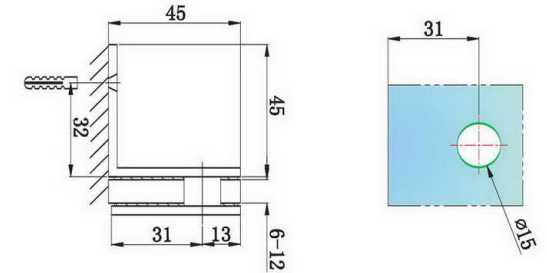

SHH-801

shower bracket
wall to glass ,90 degree

SHH-803

shower bracket
wall to glass ,90 degree

SHH-801S

shower bracket
wall to glass ,90 degree

SHH-804

shower bracket
glass to glass ,135 degree

SHH-802

shower bracket
glass to glass ,90 degree

SHH-805

shower bracket
glass to glass ,180 degree

SHH-806

shower bracket
glass to glass ,180 degree

SHH-812

shower bracket
glass to glass ,90 degree

SHH-811

shower bracket
wall to glass ,90 degree

SHH-813

shower bracket
wall to glass ,90 degree

SHH-811S

shower bracket
wall to glass ,90 degree

SHH-814

shower bracket
glass to glass ,135 degree