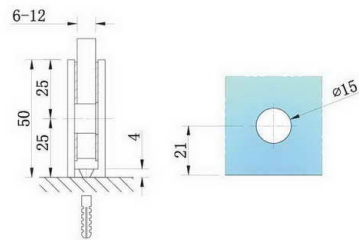

SHH-802

shower bracket
glass to glass ,90 degree

SHH-805

shower bracket
glass to glass ,180 degree

SHH-806

shower bracket
glass to glass ,180 degree

SHH-812

shower bracket
glass to glass ,90 degree

SHH-811

shower bracket
wall to glass ,90 degree

SHH-813

shower bracket
wall to glass ,90 degree

SHH-811S

shower bracket
wall to glass ,90 degree

SHH-814

shower bracket
glass to glass ,135 degree

SHH-815
shower bracket
glass to glass ,180 degree

SHH-820S

SHH-816
shower bracket
wall to glass ,180 degree

SHH-821

SHH-820

SHH-822