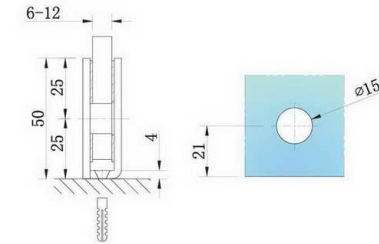

SHH-802

shower bracket
glass to glass ,90 degree

SHH-805

shower bracket
glass to glass ,180 degree

SHH-806

shower bracket
glass to glass ,180 degree

SHH-812

shower bracket
glass to glass ,90 degree

SHH-811

shower bracket
wall to glass ,90 degree

SHH-813

shower bracket
wall to glass ,90 degree

SHH-811S

shower bracket
wall to glass ,90 degree

SHH-814

shower bracket
glass to glass ,135 degree

SHH-815
shower bracket
glass to glass ,180 degree

SHH-820S

SHH-816
shower bracket
wall to glass ,180 degree

SHH-821

SHH-820

SHH-822