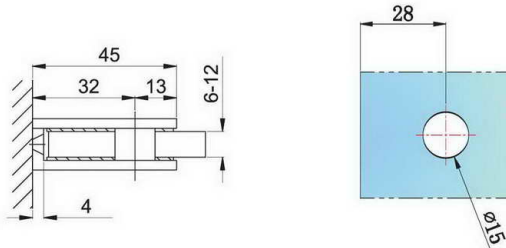

SHH-801

shower bracket
wall to glass ,90 degree

SHH-803

shower bracket
wall to glass ,90 degree

SHH-801S

shower bracket
wall to glass ,90 degree

SHH-804

shower bracket
glass to glass ,135 degree

SHH-802

shower bracket
glass to glass ,90 degree

SHH-805

shower bracket
glass to glass ,180 degree

SHH-806

shower bracket
glass to glass ,180 degree

SHH-812

shower bracket
glass to glass ,90 degree

SHH-811

shower bracket
wall to glass ,90 degree

SHH-813

shower bracket
wall to glass ,90 degree

SHH-811S

shower bracket
wall to glass ,90 degree

SHH-814

shower bracket
glass to glass ,135 degree