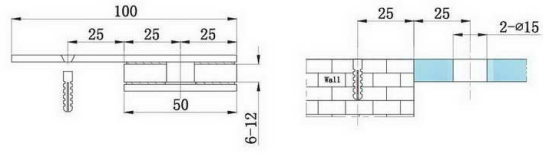

SHH-801

shower bracket
wall to glass ,90 degree

SHH-803

shower bracket
wall to glass ,90 degree

SHH-801S

shower bracket
wall to glass ,90 degree

SHH-804

shower bracket
glass to glass ,135 degree

SHH-802

shower bracket
glass to glass ,90 degree

SHH-805

shower bracket
glass to glass ,180 degree

SHH-806

shower bracket
glass to glass ,180 degree

SHH-812

shower bracket
glass to glass ,90 degree

SHH-811

shower bracket
wall to glass ,90 degree

SHH-813

shower bracket
wall to glass ,90 degree

SHH-811S

shower bracket
wall to glass ,90 degree

SHH-814

shower bracket
glass to glass ,135 degree

SHH-815
shower bracket
glass to glass ,180 degree

SHH-820S

SHH-816
shower bracket
wall to glass ,180 degree

SHH-821

SHH-820

SHH-822