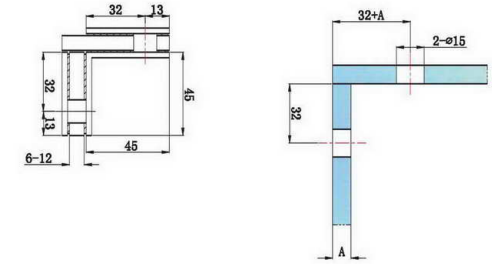

SHH-801

shower bracket
wall to glass ,90 degree

SHH-803

shower bracket
wall to glass ,90 degree

SHH-801S

shower bracket
wall to glass ,90 degree

SHH-804

shower bracket
glass to glass ,135 degree

SHH-802

shower bracket
glass to glass ,90 degree

SHH-805

shower bracket
glass to glass ,180 degree

SHH-806

shower bracket
glass to glass ,180 degree

SHH-812

shower bracket
glass to glass ,90 degree

SHH-811

shower bracket
wall to glass ,90 degree

SHH-813

shower bracket
wall to glass ,90 degree

SHH-811S

shower bracket
wall to glass ,90 degree

SHH-814

shower bracket
glass to glass ,135 degree

SHH-815
shower bracket
glass to glass ,180 degree

SHH-820S

SHH-816
shower bracket
wall to glass ,180 degree

SHH-821

SHH-820

SHH-822