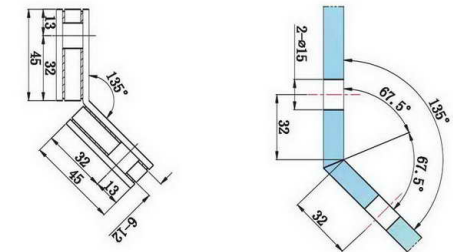

SHH-801

shower bracket
wall to glass ,90 degree

SHH-803

shower bracket
wall to glass ,90 degree

SHH-801S

shower bracket
wall to glass ,90 degree

SHH-804

shower bracket
glass to glass ,135 degree

SHH-802

shower bracket
glass to glass ,90 degree

SHH-805

shower bracket
glass to glass ,180 degree

SHH-806

shower bracket
glass to glass ,180 degree

SHH-812

shower bracket
glass to glass ,90 degree

SHH-811

shower bracket
wall to glass ,90 degree

SHH-813

shower bracket
wall to glass ,90 degree

SHH-811S

shower bracket
wall to glass ,90 degree

SHH-814

shower bracket
glass to glass ,135 degree

SHH-815
shower bracket
glass to glass ,180 degree

SHH-820S

SHH-816
shower bracket
wall to glass ,180 degree

SHH-821

SHH-820

SHH-822