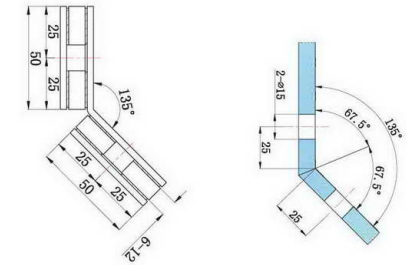

SHH-801

shower bracket
wall to glass ,90 degree

SHH-803

shower bracket
wall to glass ,90 degree

SHH-801S

shower bracket
wall to glass ,90 degree

SHH-804

shower bracket
glass to glass ,135 degree

SHH-802

shower bracket
glass to glass ,90 degree

SHH-805

shower bracket
glass to glass ,180 degree

SHH-806

shower bracket
glass to glass ,180 degree

SHH-812

shower bracket
glass to glass ,90 degree

SHH-811

shower bracket
wall to glass ,90 degree

SHH-813

shower bracket
wall to glass ,90 degree

SHH-811S

shower bracket
wall to glass ,90 degree

SHH-814

shower bracket
glass to glass ,135 degree

SHH-815
shower bracket
glass to glass ,180 degree

SHH-820S

SHH-816
shower bracket
wall to glass ,180 degree

SHH-821

SHH-820

SHH-822