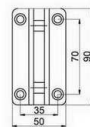

SHH-313

shower hinge  
glass to glass, 180 degree  
door weight 50 kg

SHH-314

shower hinge  
glass to glass, 90 degree  
door weight 50 kg

SHH-317

shower clamp  
wall to glass, 90 degree  
door weight 50 kg

SHH-315

shower hinge  
wall to glass, 90 degree  
door weight 50 kg

SHH-301AD

shower hinge  
wall to glass, 90 degree  
door weight 50 kg

Glass cut-out top and bottom

SHH-316

shower clamp  
wall to glass, 90 degree  
door weight 50 kg

SHH-302AD

shower hinge  
glass to glass, 135 degree  
door weight 50 kg

Glass cut-out top and bottom