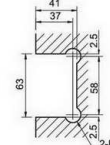

Glass cut-out top and bottom

SHH-214AD

shower hinge  
glass to glass, 90 degree  
door weight 50 kg

Glass cut-out top and bottom

SHH-212AD

shower hinge  
glass to glass, 135 degree  
door weight 50 kg

Glass cut-out top and bottom

SHH-308

shower hinge  
wall to glass, 90 degree  
door weight 50 kg

SHH-312

shower hinge  
glass to glass, 135 degree  
door weight 50 kg

SHH-309

shower hinge  
wall to glass, 135 degree  
door weight 50 kg

SHH-313

shower hinge  
glass to glass, 180 degree  
door weight 50 kg

SHH-314

shower hinge  
glass to glass, 90 degree  
door weight 50 kg

SHH-317

shower clamp  
wall to glass, 90 degree  
door weight 50 kg

SHH-315

shower hinge  
wall to glass, 90 degree  
door weight 50 kg

SHH-301AD

shower hinge  
wall to glass, 90 degree  
door weight 50 kg

Glass cut-out top and bottom

SHH-316

shower clamp  
wall to glass, 90 degree  
door weight 50 kg