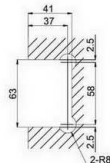

Glass cut-out top and bottom

SHH-214AD

shower hinge  
glass to glass, 90 degree  
door weight 50 kg

Glass cut-out top and bottom

SHH-212AD

shower hinge  
glass to glass, 135 degree  
door weight 50 kg

Glass cut-out top and bottom

SHH-313

shower hinge  
glass to glass, 180 degree  
door weight 50 kg

SHH-314

shower hinge  
glass to glass, 90 degree  
door weight 50 kg

SHH-317

shower clamp  
wall to glass, 90 degree  
door weight 50 kg

SHH-315

shower hinge  
wall to glass, 90 degree  
door weight 50 kg

SHH-301AD

shower hinge  
wall to glass, 90 degree  
door weight 50 kg

Glass cut-out top and bottom

SHH-316

shower clamp  
wall to glass, 90 degree  
door weight 50 kg

SHH-302AD

shower hinge  
glass to glass, 135 degree  
door weight 50 kg

Glass cut-out top and bottom