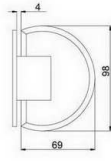

Glass cut-out top and bottom

SHH-214AD

shower hinge  
glass to glass, 90 degree  
door weight 50 kg

Glass cut-out top and bottom

SHH-212AD

shower hinge  
glass to glass, 135 degree  
door weight 50 kg

Glass cut-out top and bottom

SHH-308

shower hinge  
wall to glass, 90 degree  
door weight 50 kg

SHH-312

shower hinge  
glass to glass, 135 degree  
door weight 50 kg

SHH-309

shower hinge  
wall to glass, 135 degree  
door weight 50 kg

SHH-313

shower hinge  
glass to glass, 180 degree  
door weight 50 kg

SHH-314

shower hinge  
glass to glass, 90 degree  
door weight 50 kg

SHH-317

shower clamp  
wall to glass, 90 degree  
door weight 50 kg

SHH-315

shower hinge  
wall to glass, 90 degree  
door weight 50 kg

SHH-301AD

shower hinge  
wall to glass, 90 degree  
door weight 50 kg

Glass cut-out top and bottom

SHH-316

shower clamp  
wall to glass, 90 degree  
door weight 50 kg