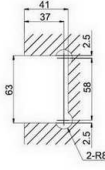

Glass cut-out top and bottom

SHH-214AD

shower hinge  
glass to glass, 90 degree  
door weight 50 kg

Glass cut-out top and bottom

SHH-212AD

shower hinge  
glass to glass, 135 degree  
door weight 50 kg

Glass cut-out top and bottom

SHH-313

shower hinge  
glass to glass, 180 degree  
door weight 50 kg

SHH-314

shower hinge  
glass to glass, 90 degree  
door weight 50 kg

SHH-317

shower clamp  
wall to glass, 90 degree  
door weight 50 kg

SHH-315

shower hinge  
wall to glass, 90 degree  
door weight 50 kg

SHH-301AD

shower hinge  
wall to glass, 90 degree  
door weight 50 kg

Glass cut-out top and bottom

SHH-316

shower clamp  
wall to glass, 90 degree  
door weight 50 kg

SHH-302AD

shower hinge  
glass to glass, 135 degree  
door weight 50 kg

Glass cut-out top and bottom