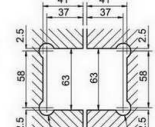

SHH-229

shower glass clamp  
wall to glass, 90 degree

Glass cut-out top and bottom

SHH-213AD

shower hinge  
glass to glass, 180 degree  
door weight 50 kg

Glass cut-out top and bottom

SHH-211AD

shower hinge  
wall to glass, 90 degree  
door weight 50 kg

Glass cut-out top and bottom

SHH-214AD

shower hinge  
glass to glass, 90 degree  
door weight 50 kg

Glass cut-out top and bottom

SHH-212AD

shower hinge  
glass to glass, 135 degree  
door weight 50 kg

Glass cut-out top and bottom

SHH-315

shower hinge  
wall to glass, 90 degree  
door weight 50 kg

SHH-301AD

shower hinge  
wall to glass, 90 degree  
door weight 50 kg

Glass cut-out top and bottom

SHH-316

shower clamp  
wall to glass, 90 degree  
door weight 50 kg

SHH-302AD

shower hinge  
glass to glass, 135 degree  
door weight 50 kg

Glass cut-out top and bottom