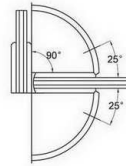

SHH-308

shower hinge  
wall to glass, 90 degree  
door weight 50 kg

SHH-312

shower hinge  
glass to glass, 135 degree  
door weight 50 kg

SHH-309

shower hinge  
wall to glass, 135 degree  
door weight 50 kg

SHH-313

shower hinge  
glass to glass, 180 degree  
door weight 50 kg

SHH-314

shower hinge  
glass to glass, 90 degree  
door weight 50 kg

SHH-317

shower clamp  
wall to glass, 90 degree  
door weight 50 kg

SHH-315

shower hinge  
wall to glass, 90 degree  
door weight 50 kg

SHH-301AD

shower hinge  
wall to glass, 90 degree  
door weight 50 kg

Glass cut-out top and bottom

SHH-316

shower clamp  
wall to glass, 90 degree  
door weight 50 kg

SHH-302AD

shower hinge  
glass to glass, 135 degree  
door weight 50 kg

Glass cut-out top and bottom