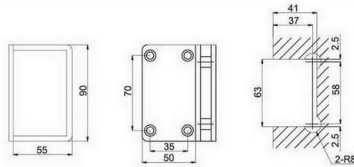

Glass cut-out top and bottom

SHH-214AD

shower hinge  
glass to glass, 90 degree  
door weight 50 kg

Glass cut-out top and bottom

SHH-212AD

shower hinge  
glass to glass, 135 degree  
door weight 50 kg

Glass cut-out top and bottom

**SHH-302**

shower hinge  
glass to glass, 135 degree  
door weight 50 kg

**SHH-305**

shower hinge  
wall to glass, 90 degree  
door weight 50 kg

**SHH-303**

shower hinge  
glass to glass, 180 degree  
door weight 50 kg

**SHH-306**

shower clamp  
wall to glass, 90 degree  
door weight 50 kg

SHH-307

shower clamp  
wall to glass, 90 degree  
door weight 50 kg

SHH-311

SHH-311  
shower hinge  
wall to glass, 90 degree  
door weight 50 kg

SHH-308

shower hinge  
wall to glass, 90 degree  
door weight 50 kg

SHH-312

shower hinge  
glass to glass, 135 degree  
door weight 50 kg

SHH-309

shower hinge  
wall to glass, 135 degree  
door weight 50 kg