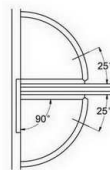

SHH-308

shower hinge  
wall to glass, 90 degree  
door weight 50 kg

SHH-312

shower hinge  
glass to glass, 135 degree  
door weight 50 kg

SHH-309

shower hinge  
wall to glass, 135 degree  
door weight 50 kg

SHH-313

shower hinge  
glass to glass, 180 degree  
door weight 50 kg

SHH-314

shower hinge  
glass to glass, 90 degree  
door weight 50 kg

SHH-317

shower clamp  
wall to glass, 90 degree  
door weight 50 kg

SHH-315

shower hinge  
wall to glass, 90 degree  
door weight 50 kg

SHH-301AD

shower hinge  
wall to glass, 90 degree  
door weight 50 kg

Glass cut-out top and bottom

SHH-316

shower clamp  
wall to glass, 90 degree  
door weight 50 kg

SHH-302AD

shower hinge  
glass to glass, 135 degree  
door weight 50 kg

Glass cut-out top and bottom