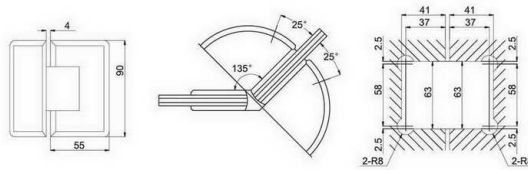

SHH-229

shower glass clamp  
wall to glass, 90 degree

Glass cut-out top and bottom

SHH-213AD

shower hinge  
glass to glass, 180 degree  
door weight 50 kg

Glass cut-out top and bottom

SHH-211AD

shower hinge  
wall to glass, 90 degree  
door weight 50 kg

Glass cut-out top and bottom

SHH-214AD

shower hinge  
glass to glass, 90 degree  
door weight 50 kg

Glass cut-out top and bottom

SHH-212AD

shower hinge  
glass to glass, 135 degree  
door weight 50 kg

Glass cut-out top and bottom

SHH-215AD

shower hinge  
wall to glass, 90 degree  
door weight 50 kg

Glass cut-out top and bottom

**SHH-301**

shower hinge  
wall to glass, 90 degree  
door weight 50 kg

**SHH-304**

shower hinge  
glass to glass, 90 degree  
door weight 50 kg

**SHH-302**

shower hinge  
glass to glass, 135 degree  
door weight 50 kg

**SHH-305**

shower hinge  
wall to glass, 90 degree  
door weight 50 kg

**SHH-303**

shower hinge  
glass to glass, 180 degree  
door weight 50 kg