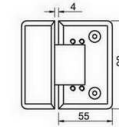

SHH-313

shower hinge  
glass to glass, 180 degree  
door weight 50 kg

SHH-314

shower hinge  
glass to glass, 90 degree  
door weight 50 kg

SHH-317

shower clamp  
wall to glass, 90 degree  
door weight 50 kg

SHH-315

shower hinge  
wall to glass, 90 degree  
door weight 50 kg

SHH-301AD

shower hinge  
wall to glass, 90 degree  
door weight 50 kg

Glass cut-out top and bottom

SHH-316

shower clamp  
wall to glass, 90 degree  
door weight 50 kg

SHH-302AD

shower hinge  
glass to glass, 135 degree  
door weight 50 kg

Glass cut-out top and bottom