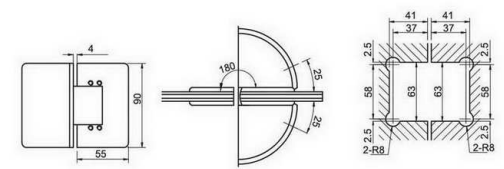

SHH-229

shower glass clamp  
wall to glass, 90 degree

Glass cut-out top and bottom

SHH-213AD

shower hinge  
glass to glass, 180 degree  
door weight 50 kg

Glass cut-out top and bottom

SHH-211AD

shower hinge  
wall to glass, 90 degree  
door weight 50 kg

Glass cut-out top and bottom

SHH-214AD

shower hinge  
glass to glass, 90 degree  
door weight 50 kg

Glass cut-out top and bottom

SHH-212AD

shower hinge  
glass to glass, 135 degree  
door weight 50 kg

Glass cut-out top and bottom

SHH-215AD

shower hinge  
wall to glass, 90 degree  
door weight 50 kg

Glass cut-out top and bottom

**SHH-301**

shower hinge  
wall to glass, 90 degree  
door weight 50 kg

**SHH-304**

shower hinge  
glass to glass, 90 degree  
door weight 50 kg

SHH-302AD

shower hinge  
glass to glass, 135 degree  
door weight 50 kg

Glass cut-out top and bottom