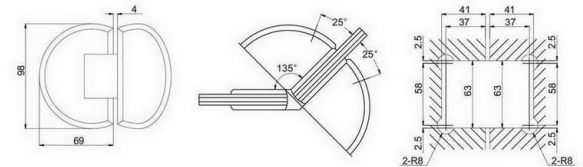

Glass cut-out top and bottom

SHH-214AD

shower hinge  
glass to glass, 90 degree  
door weight 50 kg

Glass cut-out top and bottom

SHH-212AD

shower hinge  
glass to glass, 135 degree  
door weight 50 kg

Glass cut-out top and bottom

**SHH-302**

shower hinge  
glass to glass, 135 degree  
door weight 50 kg

**SHH-305**

shower hinge  
wall to glass, 90 degree  
door weight 50 kg

**SHH-303**

shower hinge  
glass to glass, 180 degree  
door weight 50 kg

**SHH-306**

shower clamp  
wall to glass, 90 degree  
door weight 50 kg

SHH-307

shower clamp  
wall to glass, 90 degree  
door weight 50 kg

SHH-311

SHH-311  
shower hinge  
wall to glass, 90 degree  
door weight 50 kg

SHH-308

shower hinge  
wall to glass, 90 degree  
door weight 50 kg

SHH-312

shower hinge  
glass to glass, 135 degree  
door weight 50 kg

SHH-309

shower hinge  
wall to glass, 135 degree  
door weight 50 kg