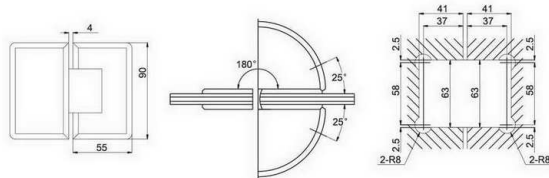

SHH-229

shower glass clamp  
wall to glass, 90 degree

Glass cut-out top and bottom

SHH-213AD

shower hinge  
glass to glass, 180 degree  
door weight 50 kg

Glass cut-out top and bottom

SHH-211AD

shower hinge  
wall to glass, 90 degree  
door weight 50 kg

Glass cut-out top and bottom

SHH-214AD

shower hinge  
glass to glass, 90 degree  
door weight 50 kg

Glass cut-out top and bottom

SHH-212AD

shower hinge  
glass to glass, 135 degree  
door weight 50 kg

Glass cut-out top and bottom

SHH-215AD

shower hinge  
wall to glass, 90 degree  
door weight 50 kg

Glass cut-out top and bottom

**SHH-301**

shower hinge  
wall to glass, 90 degree  
door weight 50 kg

**SHH-304**

shower hinge  
glass to glass, 90 degree  
door weight 50 kg

**SHH-302**

shower hinge  
glass to glass, 135 degree  
door weight 50 kg

**SHH-305**

shower hinge  
wall to glass, 90 degree  
door weight 50 kg

**SHH-303**

shower hinge  
glass to glass, 180 degree  
door weight 50 kg