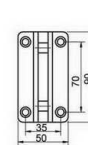

SHH-313

shower hinge  
glass to glass, 180 degree  
door weight 50 kg

SHH-314

shower hinge  
glass to glass, 90 degree  
door weight 50 kg

SHH-317

shower clamp  
wall to glass, 90 degree  
door weight 50 kg

SHH-315

shower hinge  
wall to glass, 90 degree  
door weight 50 kg

SHH-301AD

shower hinge  
wall to glass, 90 degree  
door weight 50 kg

Glass cut-out top and bottom

SHH-316

shower clamp  
wall to glass, 90 degree  
door weight 50 kg