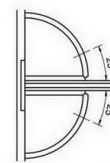

SHH-308

shower hinge  
wall to glass, 90 degree  
door weight 50 kg

SHH-312

shower hinge  
glass to glass, 135 degree  
door weight 50 kg

SHH-309

shower hinge  
wall to glass, 135 degree  
door weight 50 kg

SHH-313

shower hinge  
glass to glass, 180 degree  
door weight 50 kg

SHH-314

shower hinge  
glass to glass, 90 degree  
door weight 50 kg

SHH-317

shower clamp  
wall to glass, 90 degree  
door weight 50 kg

SHH-315

shower hinge  
wall to glass, 90 degree  
door weight 50 kg

SHH-301AD

shower hinge  
wall to glass, 90 degree  
door weight 50 kg

Glass cut-out top and bottom

SHH-316

shower clamp  
wall to glass, 90 degree  
door weight 50 kg