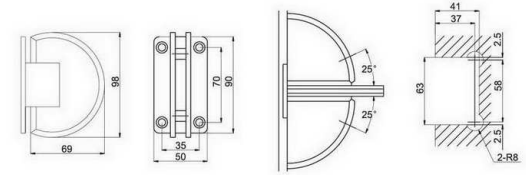

Glass cut-out top and bottom

SHH-214AD

shower hinge  
glass to glass, 90 degree  
door weight 50 kg

Glass cut-out top and bottom

SHH-212AD

shower hinge  
glass to glass, 135 degree  
door weight 50 kg

Glass cut-out top and bottom

**SHH-302**

shower hinge  
glass to glass, 135 degree  
door weight 50 kg

**SHH-305**

shower hinge  
wall to glass, 90 degree  
door weight 50 kg

**SHH-303**

shower hinge  
glass to glass, 180 degree  
door weight 50 kg

**SHH-306**

shower clamp  
wall to glass, 90 degree  
door weight 50 kg

SHH-307

shower clamp  
wall to glass, 90 degree  
door weight 50 kg

SHH-311

SHH-311  
shower hinge  
wall to glass, 90 degree  
door weight 50 kg

SHH-308

shower hinge  
wall to glass, 90 degree  
door weight 50 kg

SHH-312

shower hinge  
glass to glass, 135 degree  
door weight 50 kg

SHH-309

shower hinge  
wall to glass, 135 degree  
door weight 50 kg