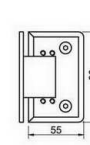

SHH-313

shower hinge  
glass to glass, 180 degree  
door weight 50 kg

SHH-314

shower hinge  
glass to glass, 90 degree  
door weight 50 kg

SHH-317

shower clamp  
wall to glass, 90 degree  
door weight 50 kg

SHH-315

shower hinge  
wall to glass, 90 degree  
door weight 50 kg

SHH-301AD

shower hinge  
wall to glass, 90 degree  
door weight 50 kg

Glass cut-out top and bottom

SHH-316

shower clamp  
wall to glass, 90 degree  
door weight 50 kg