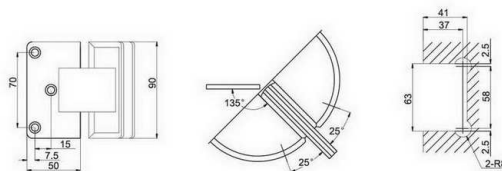

SHH-229

shower glass clamp  
wall to glass, 90 degree

Glass cut-out top and bottom

SHH-213AD

shower hinge  
glass to glass, 180 degree  
door weight 50 kg

Glass cut-out top and bottom

SHH-211AD

shower hinge  
wall to glass, 90 degree  
door weight 50 kg

**SHH-306**

shower clamp  
wall to glass, 90 degree  
door weight 50 kg

SHH-307

shower clamp  
wall to glass, 90 degree  
door weight 50 kg

SHH-311

SHH-311  
shower hinge  
wall to glass, 90 degree  
door weight 50 kg

SHH-308

shower hinge  
wall to glass, 90 degree  
door weight 50 kg

SHH-312

shower hinge  
glass to glass, 135 degree  
door weight 50 kg

SHH-309

shower hinge  
wall to glass, 135 degree  
door weight 50 kg

SHH-313

shower hinge  
glass to glass, 180 degree  
door weight 50 kg

SHH-314

shower hinge  
glass to glass, 90 degree  
door weight 50 kg

SHH-317

shower clamp  
wall to glass, 90 degree  
door weight 50 kg