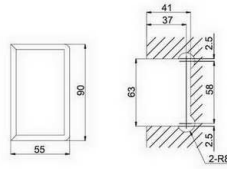

SHH-311

SHH-311
shower hinge
wall to glass, 90 degree
door weight 50 kg