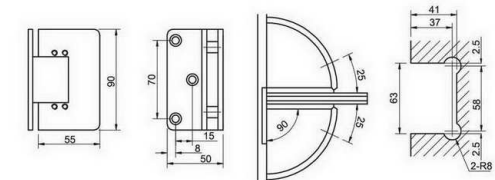

SHH-229

shower glass clamp  
wall to glass, 90 degree

Glass cut-out top and bottom

SHH-213AD

shower hinge  
glass to glass, 180 degree  
door weight 50 kg

Glass cut-out top and bottom

SHH-211AD

shower hinge  
wall to glass, 90 degree  
door weight 50 kg

Glass cut-out top and bottom

SHH-214AD

shower hinge  
glass to glass, 90 degree  
door weight 50 kg

Glass cut-out top and bottom

SHH-212AD

shower hinge  
glass to glass, 135 degree  
door weight 50 kg

Glass cut-out top and bottom

SHH-215AD

shower hinge  
wall to glass, 90 degree  
door weight 50 kg

Glass cut-out top and bottom

**SHH-301**

shower hinge  
wall to glass, 90 degree  
door weight 50 kg

**SHH-304**

shower hinge  
glass to glass, 90 degree  
door weight 50 kg

**SHH-302**

shower hinge  
glass to glass, 135 degree  
door weight 50 kg

**SHH-305**

shower hinge  
wall to glass, 90 degree  
door weight 50 kg

**SHH-303**

shower hinge  
glass to glass, 180 degree  
door weight 50 kg