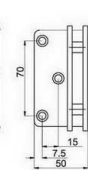

SHH-313

shower hinge  
glass to glass, 180 degree  
door weight 50 kg

SHH-314

shower hinge  
glass to glass, 90 degree  
door weight 50 kg

SHH-317

shower clamp  
wall to glass, 90 degree  
door weight 50 kg

SHH-315

shower hinge  
wall to glass, 90 degree  
door weight 50 kg

SHH-301AD

shower hinge  
wall to glass, 90 degree  
door weight 50 kg

Glass cut-out top and bottom

SHH-316

shower clamp  
wall to glass, 90 degree  
door weight 50 kg