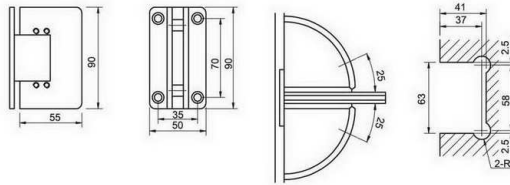

SHH-229

shower glass clamp  
wall to glass, 90 degree

Glass cut-out top and bottom

SHH-213AD

shower hinge  
glass to glass, 180 degree  
door weight 50 kg

Glass cut-out top and bottom

SHH-211AD

shower hinge  
wall to glass, 90 degree  
door weight 50 kg

Glass cut-out top and bottom

SHH-214AD

shower hinge  
glass to glass, 90 degree  
door weight 50 kg

Glass cut-out top and bottom

SHH-212AD

shower hinge  
glass to glass, 135 degree  
door weight 50 kg

Glass cut-out top and bottom

SHH-215AD

shower hinge  
wall to glass, 90 degree  
door weight 50 kg

Glass cut-out top and bottom

**SHH-301**

shower hinge  
wall to glass, 90 degree  
door weight 50 kg

**SHH-304**

shower hinge  
glass to glass, 90 degree  
door weight 50 kg

SHH-302AD

shower hinge  
glass to glass, 135 degree  
door weight 50 kg

Glass cut-out top and bottom