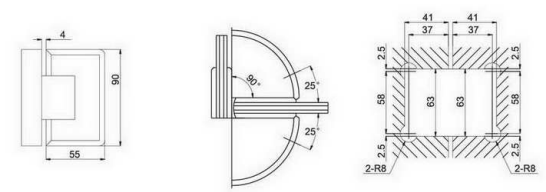

SHH-229

shower glass clamp  
wall to glass, 90 degree

Glass cut-out top and bottom

SHH-213AD

shower hinge  
glass to glass, 180 degree  
door weight 50 kg

Glass cut-out top and bottom

SHH-211AD

shower hinge  
wall to glass, 90 degree  
door weight 50 kg

Glass cut-out top and bottom

SHH-214AD

shower hinge  
glass to glass, 90 degree  
door weight 50 kg

Glass cut-out top and bottom

SHH-212AD

shower hinge  
glass to glass, 135 degree  
door weight 50 kg

Glass cut-out top and bottom

SHH-215AD

shower hinge  
wall to glass, 90 degree  
door weight 50 kg

Glass cut-out top and bottom

**SHH-301**

shower hinge  
wall to glass, 90 degree  
door weight 50 kg

**SHH-304**

shower hinge  
glass to glass, 90 degree  
door weight 50 kg

**SHH-302**

shower hinge  
glass to glass, 135 degree  
door weight 50 kg

**SHH-305**

shower hinge  
wall to glass, 90 degree  
door weight 50 kg

**SHH-303**

shower hinge  
glass to glass, 180 degree  
door weight 50 kg