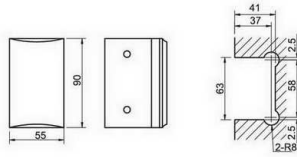

SHH-229

shower glass clamp  
wall to glass, 90 degree

Glass cut-out top and bottom

SHH-213AD

shower hinge  
glass to glass, 180 degree  
door weight 50 kg

Glass cut-out top and bottom

SHH-211AD

shower hinge  
wall to glass, 90 degree  
door weight 50 kg

Glass cut-out top and bottom

SHH-214AD

shower hinge  
glass to glass, 90 degree  
door weight 50 kg

Glass cut-out top and bottom

SHH-212AD

shower hinge  
glass to glass, 135 degree  
door weight 50 kg

Glass cut-out top and bottom

SHH-215AD

shower hinge  
wall to glass, 90 degree  
door weight 50 kg

Glass cut-out top and bottom

**SHH-301**

shower hinge  
wall to glass, 90 degree  
door weight 50 kg

**SHH-304**

shower hinge  
glass to glass, 90 degree  
door weight 50 kg

SHH-302AD

shower hinge  
glass to glass, 135 degree  
door weight 50 kg

Glass cut-out top and bottom