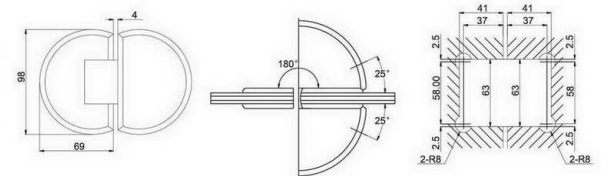

SHH-229

shower glass clamp  
wall to glass, 90 degree

Glass cut-out top and bottom

SHH-213AD

shower hinge  
glass to glass, 180 degree  
door weight 50 kg

Glass cut-out top and bottom

SHH-211AD

shower hinge  
wall to glass, 90 degree  
door weight 50 kg

Glass cut-out top and bottom

SHH-214AD

shower hinge  
glass to glass, 90 degree  
door weight 50 kg

Glass cut-out top and bottom

SHH-212AD

shower hinge  
glass to glass, 135 degree  
door weight 50 kg

Glass cut-out top and bottom

SHH-308

shower hinge  
wall to glass, 90 degree  
door weight 50 kg

SHH-312

shower hinge  
glass to glass, 135 degree  
door weight 50 kg

SHH-309

shower hinge  
wall to glass, 135 degree  
door weight 50 kg

SHH-313

shower hinge  
glass to glass, 180 degree  
door weight 50 kg

SHH-314

shower hinge  
glass to glass, 90 degree  
door weight 50 kg

SHH-317

shower clamp  
wall to glass, 90 degree  
door weight 50 kg