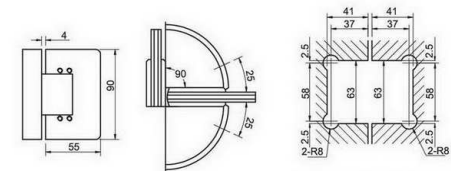

SHH-229

shower glass clamp  
wall to glass, 90 degree

Glass cut-out top and bottom

SHH-213AD

shower hinge  
glass to glass, 180 degree  
door weight 50 kg

Glass cut-out top and bottom

SHH-211AD

shower hinge  
wall to glass, 90 degree  
door weight 50 kg

Glass cut-out top and bottom

SHH-214AD

shower hinge  
glass to glass, 90 degree  
door weight 50 kg

Glass cut-out top and bottom

SHH-212AD

shower hinge  
glass to glass, 135 degree  
door weight 50 kg

Glass cut-out top and bottom

SHH-215AD

shower hinge  
wall to glass, 90 degree  
door weight 50 kg

Glass cut-out top and bottom

**SHH-301**

shower hinge  
wall to glass, 90 degree  
door weight 50 kg

**SHH-304**

shower hinge  
glass to glass, 90 degree  
door weight 50 kg

SHH-302AD

shower hinge  
glass to glass, 135 degree  
door weight 50 kg

Glass cut-out top and bottom