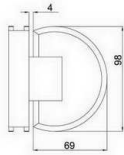

Glass cut-out top and bottom

SHH-214AD

shower hinge  
glass to glass, 90 degree  
door weight 50 kg

Glass cut-out top and bottom

SHH-212AD

shower hinge  
glass to glass, 135 degree  
door weight 50 kg

Glass cut-out top and bottom

SHH-308

shower hinge  
wall to glass, 90 degree  
door weight 50 kg

SHH-312

shower hinge  
glass to glass, 135 degree  
door weight 50 kg

SHH-309

shower hinge  
wall to glass, 135 degree  
door weight 50 kg

SHH-313

shower hinge  
glass to glass, 180 degree  
door weight 50 kg

SHH-314

shower hinge  
glass to glass, 90 degree  
door weight 50 kg

SHH-317

shower clamp  
wall to glass, 90 degree  
door weight 50 kg

SHH-315

shower hinge  
wall to glass, 90 degree  
door weight 50 kg

SHH-301AD

shower hinge  
wall to glass, 90 degree  
door weight 50 kg

Glass cut-out top and bottom

SHH-316

shower clamp  
wall to glass, 90 degree  
door weight 50 kg