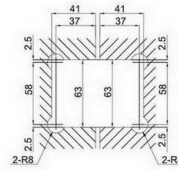

SHH-229

shower glass clamp  
wall to glass, 90 degree

Glass cut-out top and bottom

SHH-213AD

shower hinge  
glass to glass, 180 degree  
door weight 50 kg

Glass cut-out top and bottom

SHH-211AD

shower hinge  
wall to glass, 90 degree  
door weight 50 kg

Glass cut-out top and bottom

SHH-214AD

shower hinge  
glass to glass, 90 degree  
door weight 50 kg

Glass cut-out top and bottom

SHH-212AD

shower hinge  
glass to glass, 135 degree  
door weight 50 kg

Glass cut-out top and bottom

SHH-313

shower hinge  
glass to glass, 180 degree  
door weight 50 kg

SHH-314

shower hinge  
glass to glass, 90 degree  
door weight 50 kg

SHH-317

shower clamp  
wall to glass, 90 degree  
door weight 50 kg

SHH-315

shower hinge  
wall to glass, 90 degree  
door weight 50 kg

SHH-301AD

shower hinge  
wall to glass, 90 degree  
door weight 50 kg

Glass cut-out top and bottom

SHH-316

shower clamp  
wall to glass, 90 degree  
door weight 50 kg