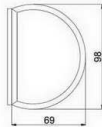

SHH-229

shower glass clamp  
wall to glass, 90 degree

Glass cut-out top and bottom

SHH-213AD

shower hinge  
glass to glass, 180 degree  
door weight 50 kg

Glass cut-out top and bottom

SHH-211AD

shower hinge  
wall to glass, 90 degree  
door weight 50 kg

SHH-313

shower hinge  
glass to glass, 180 degree  
door weight 50 kg

SHH-314

shower hinge  
glass to glass, 90 degree  
door weight 50 kg

SHH-317

shower clamp  
wall to glass, 90 degree  
door weight 50 kg

SHH-315

shower hinge  
wall to glass, 90 degree  
door weight 50 kg

SHH-301AD

shower hinge  
wall to glass, 90 degree  
door weight 50 kg

Glass cut-out top and bottom

SHH-316

shower clamp  
wall to glass, 90 degree  
door weight 50 kg

SHH-302AD

shower hinge  
glass to glass, 135 degree  
door weight 50 kg

Glass cut-out top and bottom