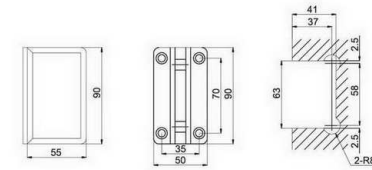

SHH-229

shower glass clamp  
wall to glass, 90 degree

Glass cut-out top and bottom

SHH-213AD

shower hinge  
glass to glass, 180 degree  
door weight 50 kg

Glass cut-out top and bottom

SHH-211AD

shower hinge  
wall to glass, 90 degree  
door weight 50 kg

Glass cut-out top and bottom

SHH-214AD

shower hinge  
glass to glass, 90 degree  
door weight 50 kg

Glass cut-out top and bottom

SHH-212AD

shower hinge  
glass to glass, 135 degree  
door weight 50 kg

Glass cut-out top and bottom

SHH-215AD

shower hinge  
wall to glass, 90 degree  
door weight 50 kg

Glass cut-out top and bottom

**SHH-301**

shower hinge  
wall to glass, 90 degree  
door weight 50 kg

**SHH-304**

shower hinge  
glass to glass, 90 degree  
door weight 50 kg

**SHH-302**

shower hinge  
glass to glass, 135 degree  
door weight 50 kg

**SHH-305**

shower hinge  
wall to glass, 90 degree  
door weight 50 kg

**SHH-303**

shower hinge  
glass to glass, 180 degree  
door weight 50 kg