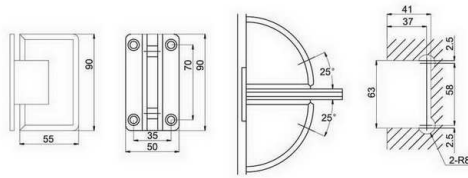

SHH-229

shower glass clamp  
wall to glass, 90 degree

Glass cut-out top and bottom

SHH-213AD

shower hinge  
glass to glass, 180 degree  
door weight 50 kg

Glass cut-out top and bottom

SHH-211AD

shower hinge  
wall to glass, 90 degree  
door weight 50 kg

Glass cut-out top and bottom

SHH-214AD

shower hinge  
glass to glass, 90 degree  
door weight 50 kg

Glass cut-out top and bottom

SHH-212AD

shower hinge  
glass to glass, 135 degree  
door weight 50 kg

Glass cut-out top and bottom

SHH-215AD

shower hinge  
wall to glass, 90 degree  
door weight 50 kg

Glass cut-out top and bottom

**SHH-301**

shower hinge  
wall to glass, 90 degree  
door weight 50 kg

**SHH-304**

shower hinge  
glass to glass, 90 degree  
door weight 50 kg

**SHH-302**

shower hinge  
glass to glass, 135 degree  
door weight 50 kg

**SHH-305**

shower hinge  
wall to glass, 90 degree  
door weight 50 kg

**SHH-303**

shower hinge  
glass to glass, 180 degree  
door weight 50 kg