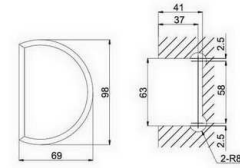

SHH-308

shower hinge  
wall to glass, 90 degree  
door weight 50 kg

SHH-312

shower hinge  
glass to glass, 135 degree  
door weight 50 kg

SHH-309

shower hinge  
wall to glass, 135 degree  
door weight 50 kg

SHH-313

shower hinge  
glass to glass, 180 degree  
door weight 50 kg

SHH-314

shower hinge  
glass to glass, 90 degree  
door weight 50 kg

SHH-317

shower clamp  
wall to glass, 90 degree  
door weight 50 kg

SHH-315

shower hinge  
wall to glass, 90 degree  
door weight 50 kg

SHH-301AD

shower hinge  
wall to glass, 90 degree  
door weight 50 kg

Glass cut-out top and bottom

SHH-316

shower clamp  
wall to glass, 90 degree  
door weight 50 kg

SHH-302AD

shower hinge  
glass to glass, 135 degree  
door weight 50 kg

Glass cut-out top and bottom