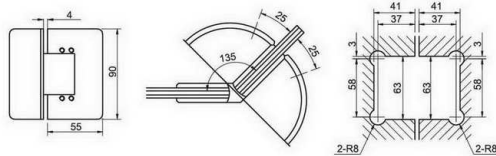

SHH-229

shower glass clamp  
wall to glass, 90 degree

Glass cut-out top and bottom

SHH-213AD

shower hinge  
glass to glass, 180 degree  
door weight 50 kg

Glass cut-out top and bottom

SHH-211AD

shower hinge  
wall to glass, 90 degree  
door weight 50 kg

Glass cut-out top and bottom

SHH-214AD

shower hinge  
glass to glass, 90 degree  
door weight 50 kg

Glass cut-out top and bottom

SHH-212AD

shower hinge  
glass to glass, 135 degree  
door weight 50 kg

Glass cut-out top and bottom

SHH-215AD

shower hinge  
wall to glass, 90 degree  
door weight 50 kg

Glass cut-out top and bottom

**SHH-301**

shower hinge  
wall to glass, 90 degree  
door weight 50 kg

**SHH-304**

shower hinge  
glass to glass, 90 degree  
door weight 50 kg

**SHH-302**

shower hinge  
glass to glass, 135 degree  
door weight 50 kg

**SHH-305**

shower hinge  
wall to glass, 90 degree  
door weight 50 kg

**SHH-303**

shower hinge  
glass to glass, 180 degree  
door weight 50 kg