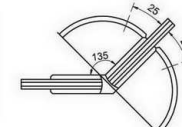

Glass cut-out top and bottom

SHH-214AD

shower hinge  
glass to glass, 90 degree  
door weight 50 kg

Glass cut-out top and bottom

SHH-212AD

shower hinge  
glass to glass, 135 degree  
door weight 50 kg

Glass cut-out top and bottom

SHH-313

shower hinge  
glass to glass, 180 degree  
door weight 50 kg

SHH-314

shower hinge  
glass to glass, 90 degree  
door weight 50 kg

SHH-317

shower clamp  
wall to glass, 90 degree  
door weight 50 kg

SHH-315

shower hinge  
wall to glass, 90 degree  
door weight 50 kg

SHH-301AD

shower hinge  
wall to glass, 90 degree  
door weight 50 kg

Glass cut-out top and bottom

SHH-316

shower clamp  
wall to glass, 90 degree  
door weight 50 kg

SHH-302AD

shower hinge  
glass to glass, 135 degree  
door weight 50 kg

Glass cut-out top and bottom