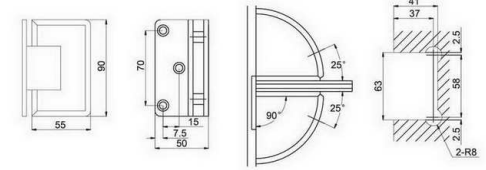

SHH-229

shower glass clamp  
wall to glass, 90 degree

Glass cut-out top and bottom

SHH-213AD

shower hinge  
glass to glass, 180 degree  
door weight 50 kg

Glass cut-out top and bottom

SHH-211AD

shower hinge  
wall to glass, 90 degree  
door weight 50 kg

Glass cut-out top and bottom

SHH-214AD

shower hinge  
glass to glass, 90 degree  
door weight 50 kg

Glass cut-out top and bottom

SHH-212AD

shower hinge  
glass to glass, 135 degree  
door weight 50 kg

Glass cut-out top and bottom

SHH-215AD

shower hinge  
wall to glass, 90 degree  
door weight 50 kg

Glass cut-out top and bottom

**SHH-301**

shower hinge  
wall to glass, 90 degree  
door weight 50 kg

**SHH-304**

shower hinge  
glass to glass, 90 degree  
door weight 50 kg

**SHH-302**

shower hinge  
glass to glass, 135 degree  
door weight 50 kg

**SHH-305**

shower hinge  
wall to glass, 90 degree  
door weight 50 kg

**SHH-303**

shower hinge  
glass to glass, 180 degree  
door weight 50 kg