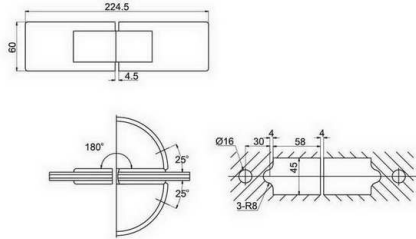

Glass cut-out top and bottom

**SHH-303AD**

shower hinge  
glass to glass, 180 degree  
door weight 50 kg

**SHH-402**

Glass cut-out top and bottom

**SHH-304AD**

shower hinge  
glass to glass, 90 degree  
door weight 50 kg

SHH-411

SHH-414

Glass cut-out top and bottom

SHH-412

Glass cut-out top and bottom

SHH-501

shower hinge  
wall to glass, 90 degree  
door weight 50 kg

SHH-413

Glass cut-out top and bottom

SHH-502

shower hinge  
glass to glass, 135 degree  
door weight 50 kg

**SHH-503**  
shower hinge  
glass to glass, 180 degree  
door weight 50 kg

**SHH-513**  
shower hinge  
glass to glass, 180 degree  
door weight 50 kg

**SHH-511**  
shower hinge  
wall to glass, 90 degree  
door weight 50 kg

**SHH-514**  
shower hinge  
glass to glass, 90 degree  
door weight 50 kg

**SHH-512**  
shower hinge  
glass to glass, 135 degree  
door weight 50 kg