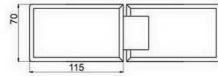

Glass cut-out top and bottom

SHH-502

shower hinge  
glass to glass, 135 degree  
door weight 50 kg

**SHH-503**  
shower hinge  
glass to glass, 180 degree  
door weight 50 kg

**SHH-513**  
shower hinge  
glass to glass, 180 degree  
door weight 50 kg

**SHH-511**  
shower hinge  
wall to glass, 90 degree  
door weight 50 kg

**SHH-514**  
shower hinge  
glass to glass, 90 degree  
door weight 50 kg

**SHH-512**  
shower hinge  
glass to glass, 135 degree  
door weight 50 kg

**SHH-521**  
shower hinge  
wall to glass, 90 degree  
door weight 50 kg

**SHH-522**  
shower hinge  
glass to glass, 135 degree  
door weight 50 kg

**SHH-606/R**  
**SHH-606/L**

**SHH-523**  
shower hinge  
glass to glass, 180 degree  
door weight 50 kg