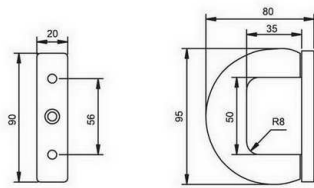

Glass cut-out top and bottom

**SHH-303AD**

shower hinge  
glass to glass, 180 degree  
door weight 50 kg

**SHH-402**

Glass cut-out top and bottom

**SHH-304AD**

shower hinge  
glass to glass, 90 degree  
door weight 50 kg

SHH-411

SHH-414

Glass cut-out top and bottom

SHH-412

Glass cut-out top and bottom

SHH-501

shower hinge  
wall to glass, 90 degree  
door weight 50 kg

SHH-413

Glass cut-out top and bottom

SHH-502

shower hinge  
glass to glass, 135 degree  
door weight 50 kg

**SHH-503**  
shower hinge  
glass to glass, 180 degree  
door weight 50 kg

**SHH-513**  
shower hinge  
glass to glass, 180 degree  
door weight 50 kg

**SHH-511**  
shower hinge  
wall to glass, 90 degree  
door weight 50 kg

**SHH-514**  
shower hinge  
glass to glass, 90 degree  
door weight 50 kg

**SHH-512**  
shower hinge  
glass to glass, 135 degree  
door weight 50 kg