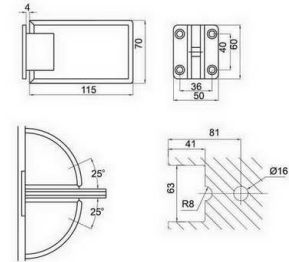

Glass cut-out top and bottom

**SHH-303AD**

shower hinge  
glass to glass, 180 degree  
door weight 50 kg

**SHH-402**

Glass cut-out top and bottom

**SHH-304AD**

shower hinge  
glass to glass, 90 degree  
door weight 50 kg

SHH-411

SHH-414

Glass cut-out top and bottom

SHH-412

Glass cut-out top and bottom

SHH-501

shower hinge  
wall to glass, 90 degree  
door weight 50 kg

SHH-413

Glass cut-out top and bottom

SHH-502

shower hinge  
glass to glass, 135 degree  
door weight 50 kg

**SHH-503**  
shower hinge  
glass to glass, 180 degree  
door weight 50 kg

**SHH-513**  
shower hinge  
glass to glass, 180 degree  
door weight 50 kg

**SHH-511**  
shower hinge  
wall to glass, 90 degree  
door weight 50 kg

**SHH-514**  
shower hinge  
glass to glass, 90 degree  
door weight 50 kg

**SHH-512**  
shower hinge  
glass to glass, 135 degree  
door weight 50 kg