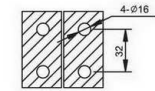

**SHH-511**  
shower hinge  
wall to glass, 90 degree  
door weight 50 kg

**SHH-514**  
shower hinge  
glass to glass, 90 degree  
door weight 50 kg

**SHH-512**  
shower hinge  
glass to glass, 135 degree  
door weight 50 kg

**SHH-521**  
shower hinge  
wall to glass, 90 degree  
door weight 50 kg

**SHH-522**  
shower hinge  
glass to glass, 135 degree  
door weight 50 kg

**SHH-606/R**  
**SHH-606/L**

**SHH-523**  
shower hinge  
glass to glass, 180 degree  
door weight 50 kg