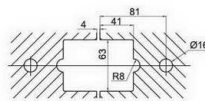

Glass cut-out top and bottom

SHH-502

shower hinge  
glass to glass, 135 degree  
door weight 50 kg

**SHH-503**  
shower hinge  
glass to glass, 180 degree  
door weight 50 kg

**SHH-513**  
shower hinge  
glass to glass, 180 degree  
door weight 50 kg

**SHH-511**  
shower hinge  
wall to glass, 90 degree  
door weight 50 kg

**SHH-514**  
shower hinge  
glass to glass, 90 degree  
door weight 50 kg

**SHH-512**  
shower hinge  
glass to glass, 135 degree  
door weight 50 kg

**SHH-521**  
shower hinge  
wall to glass, 90 degree  
door weight 50 kg

**SHH-522**  
shower hinge  
glass to glass, 135 degree  
door weight 50 kg

**SHH-606/R**  
**SHH-606/L**

**SHH-523**  
shower hinge  
glass to glass, 180 degree  
door weight 50 kg