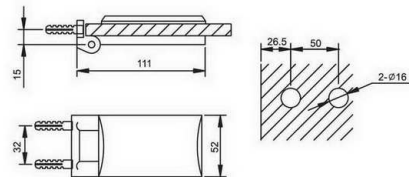

shower hinge
glass to glass, 180 degree
door weight 50 kg

shower hinge
glass to glass, 90 degree
door weight 50 kg