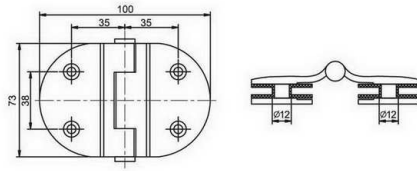

Glass cut-out top and bottom

**SHH-303AD**

shower hinge  
glass to glass, 180 degree  
door weight 50 kg

**SHH-402**

Glass cut-out top and bottom

**SHH-304AD**

shower hinge  
glass to glass, 90 degree  
door weight 50 kg

SHH-411

SHH-414

Glass cut-out top and bottom

SHH-412

Glass cut-out top and bottom

SHH-501

shower hinge  
wall to glass, 90 degree  
door weight 50 kg

SHH-413

Glass cut-out top and bottom

SHH-502

shower hinge  
glass to glass, 135 degree  
door weight 50 kg

**SHH-503**  
shower hinge  
glass to glass, 180 degree  
door weight 50 kg

**SHH-513**  
shower hinge  
glass to glass, 180 degree  
door weight 50 kg