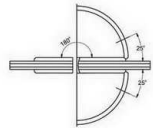

Glass cut-out top and bottom

**SHH-303AD**

shower hinge  
glass to glass, 180 degree  
door weight 50 kg

**SHH-402**

Glass cut-out top and bottom

**SHH-304AD**

shower hinge  
glass to glass, 90 degree  
door weight 50 kg

Glass cut-out top and bottom

SHH-502

shower hinge  
glass to glass, 135 degree  
door weight 50 kg

**SHH-503**  
shower hinge  
glass to glass, 180 degree  
door weight 50 kg

**SHH-513**  
shower hinge  
glass to glass, 180 degree  
door weight 50 kg

**SHH-511**  
shower hinge  
wall to glass, 90 degree  
door weight 50 kg

**SHH-514**  
shower hinge  
glass to glass, 90 degree  
door weight 50 kg

**SHH-512**  
shower hinge  
glass to glass, 135 degree  
door weight 50 kg

**SHH-521**  
shower hinge  
wall to glass, 90 degree  
door weight 50 kg

**SHH-522**  
shower hinge  
glass to glass, 135 degree  
door weight 50 kg

**SHH-606/R**  
**SHH-606/L**

**SHH-523**  
shower hinge  
glass to glass, 180 degree  
door weight 50 kg