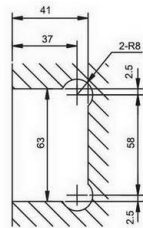

Glass cut-out top and bottom

**SHH-303AD**

shower hinge  
glass to glass, 180 degree  
door weight 50 kg

**SHH-402**

Glass cut-out top and bottom

**SHH-304AD**

shower hinge  
glass to glass, 90 degree  
door weight 50 kg

SHH-411

SHH-414

Glass cut-out top and bottom

SHH-412

Glass cut-out top and bottom

SHH-501

shower hinge  
wall to glass, 90 degree  
door weight 50 kg

SHH-413

Glass cut-out top and bottom

SHH-502

shower hinge  
glass to glass, 135 degree  
door weight 50 kg

**SHH-503**  
shower hinge  
glass to glass, 180 degree  
door weight 50 kg

**SHH-513**  
shower hinge  
glass to glass, 180 degree  
door weight 50 kg

**SHH-521**  
shower hinge  
wall to glass, 90 degree  
door weight 50 kg

**SHH-522**  
shower hinge  
glass to glass, 135 degree  
door weight 50 kg

**SHH-606/R**  
**SHH-606/L**

**SHH-523**  
shower hinge  
glass to glass, 180 degree  
door weight 50 kg