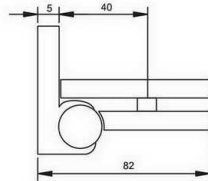

SHH-605/R
SHH-605/L