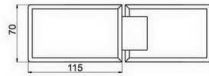

Glass cut-out top and bottom

SHH-502

shower hinge  
glass to glass, 135 degree  
door weight 50 kg

**SHH-503**  
shower hinge  
glass to glass, 180 degree  
door weight 50 kg

**SHH-513**  
shower hinge  
glass to glass, 180 degree  
door weight 50 kg

**SHH-511**  
shower hinge  
wall to glass, 90 degree  
door weight 50 kg

**SHH-514**  
shower hinge  
glass to glass, 90 degree  
door weight 50 kg

**SHH-512**  
shower hinge  
glass to glass, 135 degree  
door weight 50 kg

**SHH-521**  
shower hinge  
wall to glass, 90 degree  
door weight 50 kg

**SHH-522**  
shower hinge  
glass to glass, 135 degree  
door weight 50 kg

**SHH-606/R**  
**SHH-606/L**

**SHH-523**  
shower hinge  
glass to glass, 180 degree  
door weight 50 kg