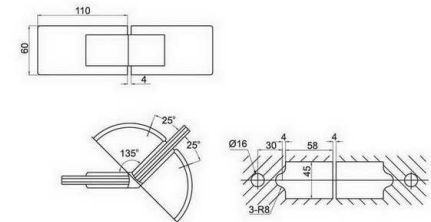

Glass cut-out top and bottom

**SHH-303AD**

shower hinge  
glass to glass, 180 degree  
door weight 50 kg

**SHH-402**

Glass cut-out top and bottom

**SHH-304AD**

shower hinge  
glass to glass, 90 degree  
door weight 50 kg

SHH-411

SHH-414

Glass cut-out top and bottom

SHH-412

Glass cut-out top and bottom

SHH-501

shower hinge  
wall to glass, 90 degree  
door weight 50 kg

SHH-413

Glass cut-out top and bottom

SHH-502

shower hinge  
glass to glass, 135 degree  
door weight 50 kg

**SHH-503**  
shower hinge  
glass to glass, 180 degree  
door weight 50 kg

**SHH-513**  
shower hinge  
glass to glass, 180 degree  
door weight 50 kg

**SHH-511**  
shower hinge  
wall to glass, 90 degree  
door weight 50 kg

**SHH-514**  
shower hinge  
glass to glass, 90 degree  
door weight 50 kg

**SHH-512**  
shower hinge  
glass to glass, 135 degree  
door weight 50 kg