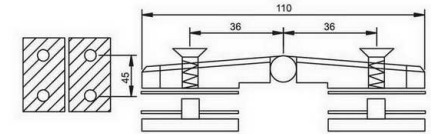

Glass cut-out top and bottom

**SHH-303AD**

shower hinge  
glass to glass, 180 degree  
door weight 50 kg

**SHH-402**

Glass cut-out top and bottom

**SHH-304AD**

shower hinge  
glass to glass, 90 degree  
door weight 50 kg

**SHH-403**

**SHH-401**

**SHH-404**

SHH-405

SHH-409

SHH-406

SHH-410

SHH-407

SHH-411

SHH-414

Glass cut-out top and bottom

SHH-412

Glass cut-out top and bottom

SHH-501

shower hinge  
wall to glass, 90 degree  
door weight 50 kg

SHH-413

Glass cut-out top and bottom

SHH-502

shower hinge  
glass to glass, 135 degree  
door weight 50 kg

**SHH-503**  
shower hinge  
glass to glass, 180 degree  
door weight 50 kg

**SHH-513**  
shower hinge  
glass to glass, 180 degree  
door weight 50 kg