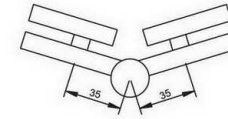

Glass cut-out top and bottom

**SHH-303AD**

shower hinge  
glass to glass, 180 degree  
door weight 50 kg

**SHH-402**

Glass cut-out top and bottom

**SHH-304AD**

shower hinge  
glass to glass, 90 degree  
door weight 50 kg

Glass cut-out top and bottom

SHH-502

shower hinge  
glass to glass, 135 degree  
door weight 50 kg

**SHH-503**  
shower hinge  
glass to glass, 180 degree  
door weight 50 kg

**SHH-513**  
shower hinge  
glass to glass, 180 degree  
door weight 50 kg

**SHH-511**  
shower hinge  
wall to glass, 90 degree  
door weight 50 kg

**SHH-514**  
shower hinge  
glass to glass, 90 degree  
door weight 50 kg

**SHH-512**  
shower hinge  
glass to glass, 135 degree  
door weight 50 kg

**SHH-521**  
shower hinge  
wall to glass, 90 degree  
door weight 50 kg

**SHH-522**  
shower hinge  
glass to glass, 135 degree  
door weight 50 kg

**SHH-606/R**  
**SHH-606/L**

**SHH-523**  
shower hinge  
glass to glass, 180 degree  
door weight 50 kg