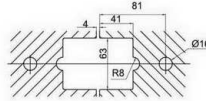

Glass cut-out top and bottom

SHH-502

shower hinge  
glass to glass, 135 degree  
door weight 50 kg

**SHH-503**  
shower hinge  
glass to glass, 180 degree  
door weight 50 kg

**SHH-513**  
shower hinge  
glass to glass, 180 degree  
door weight 50 kg

**SHH-511**  
shower hinge  
wall to glass, 90 degree  
door weight 50 kg

**SHH-514**  
shower hinge  
glass to glass, 90 degree  
door weight 50 kg

**SHH-512**  
shower hinge  
glass to glass, 135 degree  
door weight 50 kg

**SHH-521**  
shower hinge  
wall to glass, 90 degree  
door weight 50 kg

**SHH-522**  
shower hinge  
glass to glass, 135 degree  
door weight 50 kg

**SHH-606/R**  
**SHH-606/L**

**SHH-523**  
shower hinge  
glass to glass, 180 degree  
door weight 50 kg