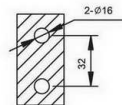

SHH-605/R
SHH-605/L