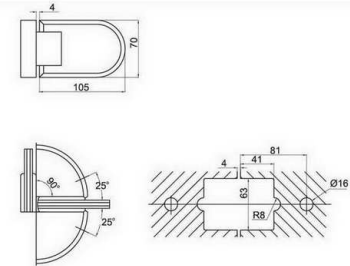

Glass cut-out top and bottom

**SHH-303AD**

shower hinge  
glass to glass, 180 degree  
door weight 50 kg

**SHH-402**

Glass cut-out top and bottom

**SHH-304AD**

shower hinge  
glass to glass, 90 degree  
door weight 50 kg

SHH-411

SHH-414

Glass cut-out top and bottom

SHH-412

Glass cut-out top and bottom

SHH-501

shower hinge  
wall to glass, 90 degree  
door weight 50 kg

SHH-413

Glass cut-out top and bottom

SHH-502

shower hinge  
glass to glass, 135 degree  
door weight 50 kg

**SHH-503**  
shower hinge  
glass to glass, 180 degree  
door weight 50 kg

**SHH-513**  
shower hinge  
glass to glass, 180 degree  
door weight 50 kg

**SHH-511**  
shower hinge  
wall to glass, 90 degree  
door weight 50 kg

**SHH-514**  
shower hinge  
glass to glass, 90 degree  
door weight 50 kg

**SHH-512**  
shower hinge  
glass to glass, 135 degree  
door weight 50 kg