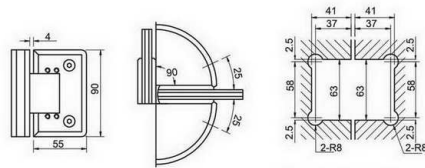

Glass cut-out top and bottom

**SHH-303AD**

shower hinge  
glass to glass, 180 degree  
door weight 50 kg

**SHH-402**

Glass cut-out top and bottom

**SHH-304AD**

shower hinge  
glass to glass, 90 degree  
door weight 50 kg

SHH-411

SHH-414

Glass cut-out top and bottom

SHH-412

Glass cut-out top and bottom

SHH-501

shower hinge  
wall to glass, 90 degree  
door weight 50 kg

SHH-413

Glass cut-out top and bottom

SHH-502

shower hinge  
glass to glass, 135 degree  
door weight 50 kg

**SHH-503**  
shower hinge  
glass to glass, 180 degree  
door weight 50 kg

**SHH-513**  
shower hinge  
glass to glass, 180 degree  
door weight 50 kg

**SHH-521**  
shower hinge  
wall to glass, 90 degree  
door weight 50 kg

**SHH-522**  
shower hinge  
glass to glass, 135 degree  
door weight 50 kg

**SHH-606/R**  
**SHH-606/L**

**SHH-523**  
shower hinge  
glass to glass, 180 degree  
door weight 50 kg