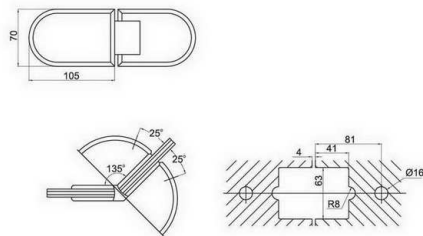

Glass cut-out top and bottom

**SHH-303AD**

shower hinge  
glass to glass, 180 degree  
door weight 50 kg

**SHH-402**

Glass cut-out top and bottom

**SHH-304AD**

shower hinge  
glass to glass, 90 degree  
door weight 50 kg

SHH-411

SHH-414

Glass cut-out top and bottom

SHH-412

Glass cut-out top and bottom

SHH-501

shower hinge  
wall to glass, 90 degree  
door weight 50 kg

SHH-413

Glass cut-out top and bottom

SHH-502

shower hinge  
glass to glass, 135 degree  
door weight 50 kg

**SHH-503**  
shower hinge  
glass to glass, 180 degree  
door weight 50 kg

**SHH-513**  
shower hinge  
glass to glass, 180 degree  
door weight 50 kg

**SHH-511**  
shower hinge  
wall to glass, 90 degree  
door weight 50 kg

**SHH-514**  
shower hinge  
glass to glass, 90 degree  
door weight 50 kg

**SHH-512**  
shower hinge  
glass to glass, 135 degree  
door weight 50 kg