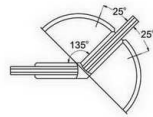

Glass cut-out top and bottom

**SHH-303AD**

shower hinge  
glass to glass, 180 degree  
door weight 50 kg

**SHH-402**

Glass cut-out top and bottom

**SHH-304AD**

shower hinge  
glass to glass, 90 degree  
door weight 50 kg

Glass cut-out top and bottom

SHH-502

shower hinge  
glass to glass, 135 degree  
door weight 50 kg

**SHH-503**  
shower hinge  
glass to glass, 180 degree  
door weight 50 kg

**SHH-513**  
shower hinge  
glass to glass, 180 degree  
door weight 50 kg

**SHH-511**  
shower hinge  
wall to glass, 90 degree  
door weight 50 kg

**SHH-514**  
shower hinge  
glass to glass, 90 degree  
door weight 50 kg

**SHH-512**  
shower hinge  
glass to glass, 135 degree  
door weight 50 kg

**SHH-521**  
shower hinge  
wall to glass, 90 degree  
door weight 50 kg

**SHH-522**  
shower hinge  
glass to glass, 135 degree  
door weight 50 kg

**SHH-606/R**  
**SHH-606/L**

**SHH-523**  
shower hinge  
glass to glass, 180 degree  
door weight 50 kg