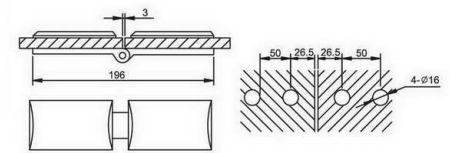

Glass cut-out top and bottom

**SHH-303AD**

shower hinge  
glass to glass, 180 degree  
door weight 50 kg

**SHH-402**

Glass cut-out top and bottom

**SHH-304AD**

shower hinge  
glass to glass, 90 degree  
door weight 50 kg

SHH-411

SHH-414

Glass cut-out top and bottom

SHH-412

Glass cut-out top and bottom

SHH-501

shower hinge  
wall to glass, 90 degree  
door weight 50 kg

SHH-413

Glass cut-out top and bottom

SHH-502

shower hinge  
glass to glass, 135 degree  
door weight 50 kg

**SHH-503**  
shower hinge  
glass to glass, 180 degree  
door weight 50 kg

**SHH-513**  
shower hinge  
glass to glass, 180 degree  
door weight 50 kg

**SHH-521**  
shower hinge  
wall to glass, 90 degree  
door weight 50 kg

**SHH-522**  
shower hinge  
glass to glass, 135 degree  
door weight 50 kg

**SHH-606/R**  
**SHH-606/L**

**SHH-523**  
shower hinge  
glass to glass, 180 degree  
door weight 50 kg