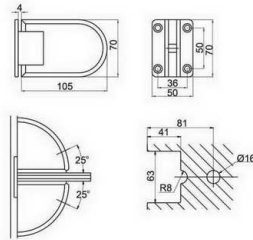

SHH-411

SHH-414

Glass cut-out top and bottom

SHH-412

Glass cut-out top and bottom

SHH-501

shower hinge  
wall to glass, 90 degree  
door weight 50 kg

SHH-413

Glass cut-out top and bottom

SHH-502

shower hinge  
glass to glass, 135 degree  
door weight 50 kg

**SHH-503**  
shower hinge  
glass to glass, 180 degree  
door weight 50 kg

**SHH-513**  
shower hinge  
glass to glass, 180 degree  
door weight 50 kg

**SHH-511**  
shower hinge  
wall to glass, 90 degree  
door weight 50 kg

**SHH-514**  
shower hinge  
glass to glass, 90 degree  
door weight 50 kg

**SHH-512**  
shower hinge  
glass to glass, 135 degree  
door weight 50 kg

**SHH-521**  
shower hinge  
wall to glass, 90 degree  
door weight 50 kg

**SHH-522**  
shower hinge  
glass to glass, 135 degree  
door weight 50 kg

**SHH-606/R**  
**SHH-606/L**

**SHH-523**  
shower hinge  
glass to glass, 180 degree  
door weight 50 kg