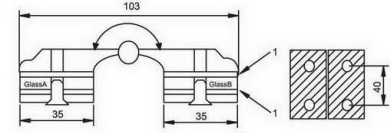

Glass cut-out top and bottom

**SHH-303AD**

shower hinge  
glass to glass, 180 degree  
door weight 50 kg

**SHH-402**

Glass cut-out top and bottom

**SHH-304AD**

shower hinge  
glass to glass, 90 degree  
door weight 50 kg

**SHH-403**

**SHH-401**

**SHH-404**

SHH-405

SHH-409

SHH-406

SHH-410

SHH-407

SHH-411

SHH-414

Glass cut-out top and bottom

SHH-412

Glass cut-out top and bottom

SHH-501

shower hinge  
wall to glass, 90 degree  
door weight 50 kg

SHH-413

Glass cut-out top and bottom

SHH-502

shower hinge  
glass to glass, 135 degree  
door weight 50 kg

**SHH-503**  
shower hinge  
glass to glass, 180 degree  
door weight 50 kg

**SHH-513**  
shower hinge  
glass to glass, 180 degree  
door weight 50 kg