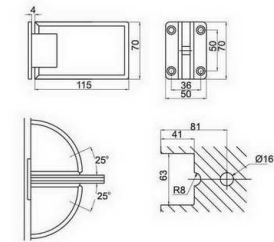

SHH-411

SHH-414

Glass cut-out top and bottom

SHH-412

Glass cut-out top and bottom

SHH-501

shower hinge  
wall to glass, 90 degree  
door weight 50 kg

SHH-413

Glass cut-out top and bottom

SHH-502

shower hinge  
glass to glass, 135 degree  
door weight 50 kg

**SHH-503**  
shower hinge  
glass to glass, 180 degree  
door weight 50 kg

**SHH-513**  
shower hinge  
glass to glass, 180 degree  
door weight 50 kg

**SHH-511**  
shower hinge  
wall to glass, 90 degree  
door weight 50 kg

**SHH-514**  
shower hinge  
glass to glass, 90 degree  
door weight 50 kg

**SHH-512**  
shower hinge  
glass to glass, 135 degree  
door weight 50 kg

**SHH-521**  
shower hinge  
wall to glass, 90 degree  
door weight 50 kg

**SHH-522**  
shower hinge  
glass to glass, 135 degree  
door weight 50 kg

**SHH-606/R**  
**SHH-606/L**

**SHH-523**  
shower hinge  
glass to glass, 180 degree  
door weight 50 kg