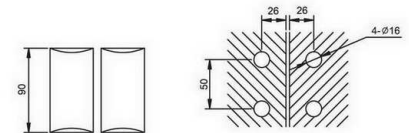

shower hinge
glass to glass, 180 degree
door weight 50 kg

shower hinge
glass to glass, 90 degree
door weight 50 kg