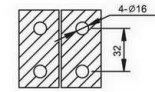

Glass cut-out top and bottom

SHH-502

shower hinge  
glass to glass, 135 degree  
door weight 50 kg

**SHH-503**  
shower hinge  
glass to glass, 180 degree  
door weight 50 kg

**SHH-513**  
shower hinge  
glass to glass, 180 degree  
door weight 50 kg

**SHH-511**  
shower hinge  
wall to glass, 90 degree  
door weight 50 kg

**SHH-514**  
shower hinge  
glass to glass, 90 degree  
door weight 50 kg

**SHH-512**  
shower hinge  
glass to glass, 135 degree  
door weight 50 kg

**SHH-521**  
shower hinge  
wall to glass, 90 degree  
door weight 50 kg

**SHH-522**  
shower hinge  
glass to glass, 135 degree  
door weight 50 kg

**SHH-606/R**  
**SHH-606/L**

**SHH-523**  
shower hinge  
glass to glass, 180 degree  
door weight 50 kg