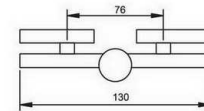

Glass cut-out top and bottom

**SHH-303AD**

shower hinge  
glass to glass, 180 degree  
door weight 50 kg

**SHH-402**

Glass cut-out top and bottom

**SHH-304AD**

shower hinge  
glass to glass, 90 degree  
door weight 50 kg

Glass cut-out top and bottom

SHH-502

shower hinge  
glass to glass, 135 degree  
door weight 50 kg

**SHH-503**  
shower hinge  
glass to glass, 180 degree  
door weight 50 kg

**SHH-513**  
shower hinge  
glass to glass, 180 degree  
door weight 50 kg

**SHH-511**  
shower hinge  
wall to glass, 90 degree  
door weight 50 kg

**SHH-514**  
shower hinge  
glass to glass, 90 degree  
door weight 50 kg

**SHH-512**  
shower hinge  
glass to glass, 135 degree  
door weight 50 kg

**SHH-521**  
shower hinge  
wall to glass, 90 degree  
door weight 50 kg

**SHH-522**  
shower hinge  
glass to glass, 135 degree  
door weight 50 kg

**SHH-606/R**  
**SHH-606/L**

**SHH-523**  
shower hinge  
glass to glass, 180 degree  
door weight 50 kg