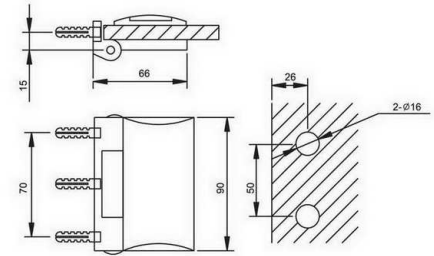

Glass cut-out top and bottom

**SHH-303AD**

shower hinge  
glass to glass, 180 degree  
door weight 50 kg

**SHH-402**

Glass cut-out top and bottom

**SHH-304AD**

shower hinge  
glass to glass, 90 degree  
door weight 50 kg

SHH-411

SHH-414

Glass cut-out top and bottom

SHH-412

Glass cut-out top and bottom

SHH-501

shower hinge  
wall to glass, 90 degree  
door weight 50 kg

SHH-413

Glass cut-out top and bottom

SHH-502

shower hinge  
glass to glass, 135 degree  
door weight 50 kg

**SHH-503**  
shower hinge  
glass to glass, 180 degree  
door weight 50 kg

**SHH-513**  
shower hinge  
glass to glass, 180 degree  
door weight 50 kg

**SHH-521**  
shower hinge  
wall to glass, 90 degree  
door weight 50 kg

**SHH-522**  
shower hinge  
glass to glass, 135 degree  
door weight 50 kg

**SHH-606/R**  
**SHH-606/L**

**SHH-523**  
shower hinge  
glass to glass, 180 degree  
door weight 50 kg