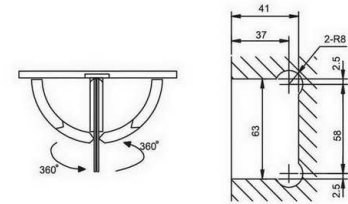

Glass cut-out top and bottom

**SHH-303AD**

shower hinge  
glass to glass, 180 degree  
door weight 50 kg

**SHH-402**

Glass cut-out top and bottom

**SHH-304AD**

shower hinge  
glass to glass, 90 degree  
door weight 50 kg

SHH-411

SHH-414

Glass cut-out top and bottom

SHH-412

Glass cut-out top and bottom

SHH-501

shower hinge  
wall to glass, 90 degree  
door weight 50 kg

SHH-413

Glass cut-out top and bottom

SHH-502

shower hinge  
glass to glass, 135 degree  
door weight 50 kg

**SHH-503**  
shower hinge  
glass to glass, 180 degree  
door weight 50 kg

**SHH-513**  
shower hinge  
glass to glass, 180 degree  
door weight 50 kg

**SHH-521**  
shower hinge  
wall to glass, 90 degree  
door weight 50 kg

**SHH-522**  
shower hinge  
glass to glass, 135 degree  
door weight 50 kg

**SHH-606/R**  
**SHH-606/L**

**SHH-523**  
shower hinge  
glass to glass, 180 degree  
door weight 50 kg