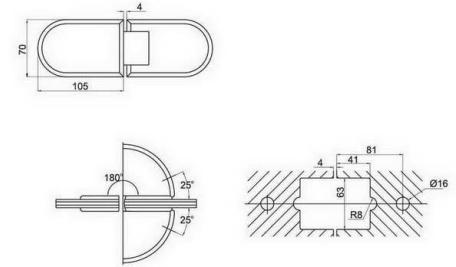

Glass cut-out top and bottom

**SHH-303AD**

shower hinge  
glass to glass, 180 degree  
door weight 50 kg

**SHH-402**

Glass cut-out top and bottom

**SHH-304AD**

shower hinge  
glass to glass, 90 degree  
door weight 50 kg

SHH-411

SHH-414

Glass cut-out top and bottom

SHH-412

Glass cut-out top and bottom

SHH-501

shower hinge  
wall to glass, 90 degree  
door weight 50 kg

SHH-413

Glass cut-out top and bottom

SHH-502

shower hinge  
glass to glass, 135 degree  
door weight 50 kg

**SHH-503**  
shower hinge  
glass to glass, 180 degree  
door weight 50 kg

**SHH-513**  
shower hinge  
glass to glass, 180 degree  
door weight 50 kg

**SHH-511**  
shower hinge  
wall to glass, 90 degree  
door weight 50 kg

**SHH-514**  
shower hinge  
glass to glass, 90 degree  
door weight 50 kg

**SHH-512**  
shower hinge  
glass to glass, 135 degree  
door weight 50 kg