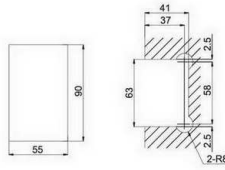

SHH-205

shower hinge  
wall to glass, 90 degree  
door weight 50 kg

SHH-203

shower hinge  
glass to glass, 180 degree  
door weight 50 kg

SHH-206

shower glass clamp  
wall to glass, 90 degree

**SHH-207**

shower glass clamp  
wall to glass, 90 degree

**SHH-212**

shower hinge  
glass to glass, 135 degree  
door weight 50 kg

Glass cut-out top and bottom

**SHH-208**

shower glass clamp  
wall to glass, 90 degree

**SHH-213**

shower hinge  
glass to glass, 180 degree  
door weight 50 kg

Glass cut-out top and bottom

**SHH-211**

shower hinge  
wall to glass, 90 degree  
door weight 50 kg

Glass cut-out top and bottom

**SHH-214**

shower hinge  
glass to glass, 90 degree  
door weight 50 kg

Glass cut-out top and bottom

Glass cut-out top and bottom

**SHH-224**

shower hinge  
glass to glass, 90 degree  
door weight 50 kg

Glass cut-out top and bottom

**SHH-228**

shower glass clamp  
glass to glass, 180 degree