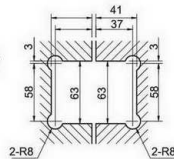

Glass cut-out top and bottom

**SHH-211**

shower hinge  
wall to glass, 90 degree  
door weight 50 kg

Glass cut-out top and bottom

**SHH-214**

shower hinge  
glass to glass, 90 degree  
door weight 50 kg

Glass cut-out top and bottom

Glass cut-out top and bottom

**SHH-215**

shower hinge  
wall to glass, 90 degree  
door weight 50 kg

Glass cut-out top and bottom

**SHH-218**

shower glass clamp  
wall to glass, 90 degree

Glass cut-out top and bottom

**SHH-216**

shower glass clamp  
wall to glass, 90 degree

Glass cut-out top and bottom

**SHH-219**

shower hinge  
wall to glass, 90 degree  
door weight 50 kg

Glass cut-out top and bottom

**SHH-217**

shower glass clamp  
wall to glass, 90 degree

Glass cut-out top and bottom

**SHH-221**

shower hinge  
wall to glass, 90 degree  
door weight 50 kg

Glass cut-out top and bottom

**SHH-222**

shower hinge  
glass to glass, 135 degree  
door weight 50 kg

Glass cut-out top and bottom