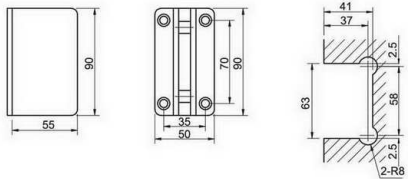

**SHH-212**

shower hinge  
glass to glass, 135 degree  
door weight 50 kg

Glass cut-out top and bottom

**SHH-208**

shower glass clamp  
wall to glass, 90 degree

**SHH-213**

shower hinge  
glass to glass, 180 degree  
door weight 50 kg

Glass cut-out top and bottom

**SHH-211**

shower hinge  
wall to glass, 90 degree  
door weight 50 kg

Glass cut-out top and bottom

**SHH-214**

shower hinge  
glass to glass, 90 degree  
door weight 50 kg

Glass cut-out top and bottom

Glass cut-out top and bottom

**SHH-215**

shower hinge  
wall to glass, 90 degree  
door weight 50 kg

Glass cut-out top and bottom

**SHH-218**

shower glass clamp  
wall to glass, 90 degree

Glass cut-out top and bottom

**SHH-216**

shower glass clamp  
wall to glass, 90 degree

Glass cut-out top and bottom

**SHH-219**

shower hinge  
wall to glass, 90 degree  
door weight 50 kg

Glass cut-out top and bottom

**SHH-217**

shower glass clamp  
wall to glass, 90 degree