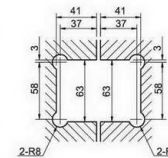

**SHH-216**

shower glass clamp  
wall to glass, 90 degree

Glass cut-out top and bottom

**SHH-219**

shower hinge  
wall to glass, 90 degree  
door weight 50 kg

Glass cut-out top and bottom

**SHH-217**

shower glass clamp  
wall to glass, 90 degree

Glass cut-out top and bottom

**SHH-221**

shower hinge  
wall to glass, 90 degree  
door weight 50 kg

Glass cut-out top and bottom

**SHH-222**

shower hinge  
glass to glass, 135 degree  
door weight 50 kg

Glass cut-out top and bottom

**SHH-226**

shower glass clamp  
glass to glass, 90 degree

Glass cut-out top and bottom

**SHH-223**

shower hinge  
glass to glass, 180 degree  
door weight 50 kg

Glass cut-out top and bottom

**SHH-227**

shower glass clamp  
glass to glass, 135 degree

Glass cut-out top and bottom

**SHH-224**

shower hinge  
glass to glass, 90 degree  
door weight 50 kg

Glass cut-out top and bottom

**SHH-228**

shower glass clamp  
glass to glass, 180 degree