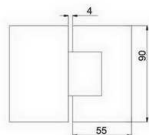

SHH-201

shower hinge  
wall to glass, 90 degree  
door weight 50 kg

SHH-204

shower hinge  
glass to glass, 90 degree  
door weight 50 kg

SHH-202

shower hinge  
glass to glass, 135 degree  
door weight 50 kg

SHH-205

shower hinge  
wall to glass, 90 degree  
door weight 50 kg

SHH-203

shower hinge  
glass to glass, 180 degree  
door weight 50 kg

SHH-206

shower glass clamp  
wall to glass, 90 degree

**SHH-207**

shower glass clamp  
wall to glass, 90 degree

**SHH-212**

shower hinge  
glass to glass, 135 degree  
door weight 50 kg

Glass cut-out top and bottom

**SHH-208**

shower glass clamp  
wall to glass, 90 degree

**SHH-213**

shower hinge  
glass to glass, 180 degree  
door weight 50 kg

Glass cut-out top and bottom

**SHH-211**

shower hinge  
wall to glass, 90 degree  
door weight 50 kg

Glass cut-out top and bottom

**SHH-214**

shower hinge  
glass to glass, 90 degree  
door weight 50 kg

Glass cut-out top and bottom