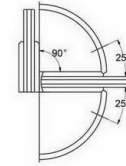

SHH-201

shower hinge  
wall to glass, 90 degree  
door weight 50 kg

SHH-204

shower hinge  
glass to glass, 90 degree  
door weight 50 kg

SHH-202

shower hinge  
glass to glass, 135 degree  
door weight 50 kg

SHH-205

shower hinge  
wall to glass, 90 degree  
door weight 50 kg

SHH-203

shower hinge  
glass to glass, 180 degree  
door weight 50 kg

SHH-206

shower glass clamp  
wall to glass, 90 degree

**SHH-207**

shower glass clamp  
wall to glass, 90 degree

**SHH-212**

shower hinge  
glass to glass, 135 degree  
door weight 50 kg

Glass cut-out top and bottom

**SHH-208**

shower glass clamp  
wall to glass, 90 degree

**SHH-213**

shower hinge  
glass to glass, 180 degree  
door weight 50 kg

Glass cut-out top and bottom

**SHH-224**

shower hinge  
glass to glass, 90 degree  
door weight 50 kg

Glass cut-out top and bottom

**SHH-228**

shower glass clamp  
glass to glass, 180 degree