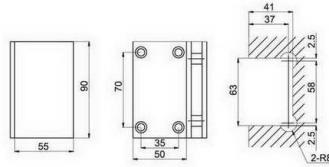

SHH-205

shower hinge  
wall to glass, 90 degree  
door weight 50 kg

SHH-203

shower hinge  
glass to glass, 180 degree  
door weight 50 kg

SHH-206

shower glass clamp  
wall to glass, 90 degree

**SHH-207**

shower glass clamp  
wall to glass, 90 degree

**SHH-212**

shower hinge  
glass to glass, 135 degree  
door weight 50 kg

Glass cut-out top and bottom

**SHH-208**

shower glass clamp  
wall to glass, 90 degree

**SHH-213**

shower hinge  
glass to glass, 180 degree  
door weight 50 kg

Glass cut-out top and bottom

**SHH-211**

shower hinge  
wall to glass, 90 degree  
door weight 50 kg

Glass cut-out top and bottom

**SHH-214**

shower hinge  
glass to glass, 90 degree  
door weight 50 kg

Glass cut-out top and bottom

Glass cut-out top and bottom

**SHH-215**

shower hinge  
wall to glass, 90 degree  
door weight 50 kg

Glass cut-out top and bottom

**SHH-218**

shower glass clamp  
wall to glass, 90 degree

Glass cut-out top and bottom