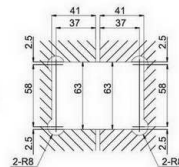

SHH-201

shower hinge  
wall to glass, 90 degree  
door weight 50 kg

SHH-204

shower hinge  
glass to glass, 90 degree  
door weight 50 kg

SHH-202

shower hinge  
glass to glass, 135 degree  
door weight 50 kg

SHH-205

shower hinge  
wall to glass, 90 degree  
door weight 50 kg

SHH-203

shower hinge  
glass to glass, 180 degree  
door weight 50 kg

SHH-206

shower glass clamp  
wall to glass, 90 degree

**SHH-207**

shower glass clamp  
wall to glass, 90 degree

**SHH-212**

shower hinge  
glass to glass, 135 degree  
door weight 50 kg

Glass cut-out top and bottom

**SHH-208**

shower glass clamp  
wall to glass, 90 degree

**SHH-213**

shower hinge  
glass to glass, 180 degree  
door weight 50 kg

Glass cut-out top and bottom

**SHH-224**

shower hinge  
glass to glass, 90 degree  
door weight 50 kg

Glass cut-out top and bottom

**SHH-228**

shower glass clamp  
glass to glass, 180 degree