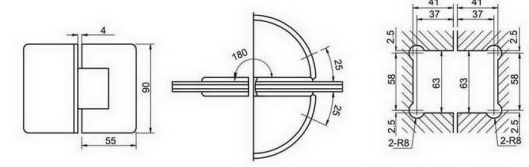

SHH-205

shower hinge  
wall to glass, 90 degree  
door weight 50 kg

SHH-203

shower hinge  
glass to glass, 180 degree  
door weight 50 kg

SHH-206

shower glass clamp  
wall to glass, 90 degree

**SHH-207**

shower glass clamp  
wall to glass, 90 degree

**SHH-212**

shower hinge  
glass to glass, 135 degree  
door weight 50 kg

Glass cut-out top and bottom

**SHH-208**

shower glass clamp  
wall to glass, 90 degree

**SHH-213**

shower hinge  
glass to glass, 180 degree  
door weight 50 kg

Glass cut-out top and bottom

**SHH-211**

shower hinge  
wall to glass, 90 degree  
door weight 50 kg

Glass cut-out top and bottom

**SHH-214**

shower hinge  
glass to glass, 90 degree  
door weight 50 kg

Glass cut-out top and bottom

Glass cut-out top and bottom

**SHH-215**

shower hinge  
wall to glass, 90 degree  
door weight 50 kg

Glass cut-out top and bottom

**SHH-218**

shower glass clamp  
wall to glass, 90 degree

Glass cut-out top and bottom