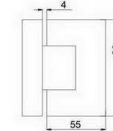

SHH-201

shower hinge  
wall to glass, 90 degree  
door weight 50 kg

SHH-204

shower hinge  
glass to glass, 90 degree  
door weight 50 kg

SHH-202

shower hinge  
glass to glass, 135 degree  
door weight 50 kg

SHH-205

shower hinge  
wall to glass, 90 degree  
door weight 50 kg

SHH-203

shower hinge  
glass to glass, 180 degree  
door weight 50 kg

SHH-206

shower glass clamp  
wall to glass, 90 degree

**SHH-207**

shower glass clamp  
wall to glass, 90 degree

**SHH-212**

shower hinge  
glass to glass, 135 degree  
door weight 50 kg

Glass cut-out top and bottom

**SHH-208**

shower glass clamp  
wall to glass, 90 degree

**SHH-213**

shower hinge  
glass to glass, 180 degree  
door weight 50 kg

Glass cut-out top and bottom

**SHH-224**

shower hinge  
glass to glass, 90 degree  
door weight 50 kg

Glass cut-out top and bottom

**SHH-228**

shower glass clamp  
glass to glass, 180 degree