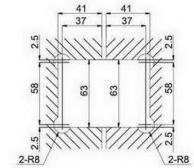

SHH-201

shower hinge  
wall to glass, 90 degree  
door weight 50 kg

SHH-204

shower hinge  
glass to glass, 90 degree  
door weight 50 kg

SHH-202

shower hinge  
glass to glass, 135 degree  
door weight 50 kg

SHH-205

shower hinge  
wall to glass, 90 degree  
door weight 50 kg

SHH-203

shower hinge  
glass to glass, 180 degree  
door weight 50 kg

SHH-206

shower glass clamp  
wall to glass, 90 degree

**SHH-207**

shower glass clamp  
wall to glass, 90 degree

**SHH-212**

shower hinge  
glass to glass, 135 degree  
door weight 50 kg

Glass cut-out top and bottom

**SHH-208**

shower glass clamp  
wall to glass, 90 degree

**SHH-213**

shower hinge  
glass to glass, 180 degree  
door weight 50 kg

Glass cut-out top and bottom

**SHH-224**

shower hinge  
glass to glass, 90 degree  
door weight 50 kg

Glass cut-out top and bottom

**SHH-228**

shower glass clamp  
glass to glass, 180 degree