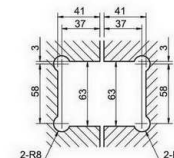

**SHH-216**

shower glass clamp  
wall to glass, 90 degree

Glass cut-out top and bottom

**SHH-219**

shower hinge  
wall to glass, 90 degree  
door weight 50 kg

Glass cut-out top and bottom

**SHH-217**

shower glass clamp  
wall to glass, 90 degree

Glass cut-out top and bottom

**SHH-221**

shower hinge  
wall to glass, 90 degree  
door weight 50 kg

Glass cut-out top and bottom

**SHH-222**

shower hinge  
glass to glass, 135 degree  
door weight 50 kg

Glass cut-out top and bottom

**SHH-226**

shower glass clamp  
glass to glass, 90 degree

Glass cut-out top and bottom

**SHH-223**

shower hinge  
glass to glass, 180 degree  
door weight 50 kg

Glass cut-out top and bottom

**SHH-227**

shower glass clamp  
glass to glass, 135 degree

Glass cut-out top and bottom

**SHH-224**

shower hinge  
glass to glass, 90 degree  
door weight 50 kg

Glass cut-out top and bottom

**SHH-228**

shower glass clamp  
glass to glass, 180 degree