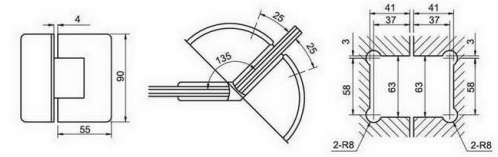

SHH-201

shower hinge  
wall to glass, 90 degree  
door weight 50 kg

SHH-204

shower hinge  
glass to glass, 90 degree  
door weight 50 kg

SHH-202

shower hinge  
glass to glass, 135 degree  
door weight 50 kg

SHH-205

shower hinge  
wall to glass, 90 degree  
door weight 50 kg

SHH-203

shower hinge  
glass to glass, 180 degree  
door weight 50 kg

SHH-206

shower glass clamp  
wall to glass, 90 degree

**SHH-207**

shower glass clamp  
wall to glass, 90 degree

**SHH-212**

shower hinge  
glass to glass, 135 degree  
door weight 50 kg

Glass cut-out top and bottom

**SHH-208**

shower glass clamp  
wall to glass, 90 degree

**SHH-213**

shower hinge  
glass to glass, 180 degree  
door weight 50 kg

Glass cut-out top and bottom

**SHH-211**

shower hinge  
wall to glass, 90 degree  
door weight 50 kg

Glass cut-out top and bottom

**SHH-214**

shower hinge  
glass to glass, 90 degree  
door weight 50 kg

Glass cut-out top and bottom