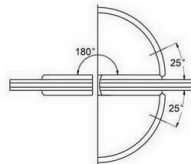

SHH-201

shower hinge  
wall to glass, 90 degree  
door weight 50 kg

SHH-204

shower hinge  
glass to glass, 90 degree  
door weight 50 kg

SHH-202

shower hinge  
glass to glass, 135 degree  
door weight 50 kg

SHH-205

shower hinge  
wall to glass, 90 degree  
door weight 50 kg

SHH-203

shower hinge  
glass to glass, 180 degree  
door weight 50 kg

SHH-206

shower glass clamp  
wall to glass, 90 degree

**SHH-207**

shower glass clamp  
wall to glass, 90 degree

**SHH-212**

shower hinge  
glass to glass, 135 degree  
door weight 50 kg

Glass cut-out top and bottom

**SHH-208**

shower glass clamp  
wall to glass, 90 degree

**SHH-213**

shower hinge  
glass to glass, 180 degree  
door weight 50 kg

Glass cut-out top and bottom

**SHH-224**

shower hinge  
glass to glass, 90 degree  
door weight 50 kg

Glass cut-out top and bottom

**SHH-228**

shower glass clamp  
glass to glass, 180 degree