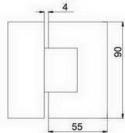

SHH-201

shower hinge  
wall to glass, 90 degree  
door weight 50 kg

SHH-204

shower hinge  
glass to glass, 90 degree  
door weight 50 kg

SHH-202

shower hinge  
glass to glass, 135 degree  
door weight 50 kg

SHH-205

shower hinge  
wall to glass, 90 degree  
door weight 50 kg

SHH-203

shower hinge  
glass to glass, 180 degree  
door weight 50 kg

SHH-206

shower glass clamp  
wall to glass, 90 degree

**SHH-207**

shower glass clamp  
wall to glass, 90 degree

**SHH-212**

shower hinge  
glass to glass, 135 degree  
door weight 50 kg

Glass cut-out top and bottom

**SHH-208**

shower glass clamp  
wall to glass, 90 degree

**SHH-213**

shower hinge  
glass to glass, 180 degree  
door weight 50 kg

Glass cut-out top and bottom

**SHH-224**

shower hinge  
glass to glass, 90 degree  
door weight 50 kg

Glass cut-out top and bottom

**SHH-228**

shower glass clamp  
glass to glass, 180 degree