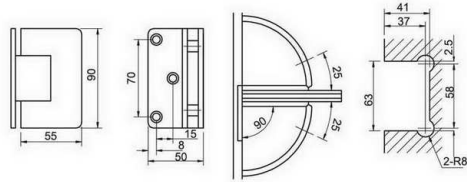

SHH-205

shower hinge  
wall to glass, 90 degree  
door weight 50 kg

SHH-203

shower hinge  
glass to glass, 180 degree  
door weight 50 kg

SHH-206

shower glass clamp  
wall to glass, 90 degree

**SHH-207**

shower glass clamp  
wall to glass, 90 degree

**SHH-212**

shower hinge  
glass to glass, 135 degree  
door weight 50 kg

Glass cut-out top and bottom

**SHH-208**

shower glass clamp  
wall to glass, 90 degree

**SHH-213**

shower hinge  
glass to glass, 180 degree  
door weight 50 kg

Glass cut-out top and bottom

**SHH-211**

shower hinge  
wall to glass, 90 degree  
door weight 50 kg

Glass cut-out top and bottom

**SHH-214**

shower hinge  
glass to glass, 90 degree  
door weight 50 kg

Glass cut-out top and bottom

Glass cut-out top and bottom

**SHH-215**

shower hinge  
wall to glass, 90 degree  
door weight 50 kg

Glass cut-out top and bottom

**SHH-218**

shower glass clamp  
wall to glass, 90 degree

Glass cut-out top and bottom