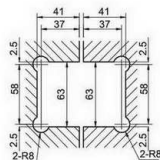

**SHH-216**

shower glass clamp  
wall to glass, 90 degree

Glass cut-out top and bottom

**SHH-219**

shower hinge  
wall to glass, 90 degree  
door weight 50 kg

Glass cut-out top and bottom

**SHH-217**

shower glass clamp  
wall to glass, 90 degree

Glass cut-out top and bottom

**SHH-221**

shower hinge  
wall to glass, 90 degree  
door weight 50 kg

Glass cut-out top and bottom

**SHH-222**

shower hinge  
glass to glass, 135 degree  
door weight 50 kg

Glass cut-out top and bottom

**SHH-226**

shower glass clamp  
glass to glass, 90 degree

Glass cut-out top and bottom

**SHH-223**

shower hinge  
glass to glass, 180 degree  
door weight 50 kg

Glass cut-out top and bottom

**SHH-227**

shower glass clamp  
glass to glass, 135 degree

Glass cut-out top and bottom

**SHH-224**

shower hinge  
glass to glass, 90 degree  
door weight 50 kg

Glass cut-out top and bottom

**SHH-228**

shower glass clamp  
glass to glass, 180 degree