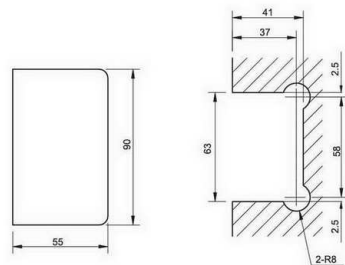

Glass cut-out top and bottom

**SHH-211**

shower hinge  
wall to glass, 90 degree  
door weight 50 kg

Glass cut-out top and bottom

**SHH-214**

shower hinge  
glass to glass, 90 degree  
door weight 50 kg

Glass cut-out top and bottom

Glass cut-out top and bottom

**SHH-215**

shower hinge  
wall to glass, 90 degree  
door weight 50 kg

Glass cut-out top and bottom

**SHH-218**

shower glass clamp  
wall to glass, 90 degree

Glass cut-out top and bottom

**SHH-216**

shower glass clamp  
wall to glass, 90 degree

Glass cut-out top and bottom

**SHH-219**

shower hinge  
wall to glass, 90 degree  
door weight 50 kg

Glass cut-out top and bottom

**SHH-217**

shower glass clamp  
wall to glass, 90 degree

Glass cut-out top and bottom

**SHH-221**

shower hinge  
wall to glass, 90 degree  
door weight 50 kg

Glass cut-out top and bottom

**SHH-222**

shower hinge  
glass to glass, 135 degree  
door weight 50 kg

Glass cut-out top and bottom