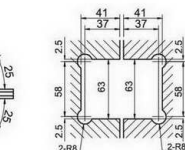

**SHH-216**

shower glass clamp  
wall to glass, 90 degree

Glass cut-out top and bottom

**SHH-219**

shower hinge  
wall to glass, 90 degree  
door weight 50 kg

Glass cut-out top and bottom

**SHH-217**

shower glass clamp  
wall to glass, 90 degree

Glass cut-out top and bottom

**SHH-221**

shower hinge  
wall to glass, 90 degree  
door weight 50 kg

Glass cut-out top and bottom

**SHH-222**

shower hinge  
glass to glass, 135 degree  
door weight 50 kg

Glass cut-out top and bottom

**SHH-226**

shower glass clamp  
glass to glass, 90 degree

Glass cut-out top and bottom

**SHH-223**

shower hinge  
glass to glass, 180 degree  
door weight 50 kg

Glass cut-out top and bottom

**SHH-227**

shower glass clamp  
glass to glass, 135 degree

Glass cut-out top and bottom

**SHH-224**

shower hinge  
glass to glass, 90 degree  
door weight 50 kg

Glass cut-out top and bottom

**SHH-228**

shower glass clamp  
glass to glass, 180 degree