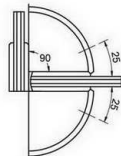

**SHH-216**

shower glass clamp  
wall to glass, 90 degree

Glass cut-out top and bottom

**SHH-219**

shower hinge  
wall to glass, 90 degree  
door weight 50 kg

Glass cut-out top and bottom

**SHH-217**

shower glass clamp  
wall to glass, 90 degree

Glass cut-out top and bottom

**SHH-221**

shower hinge  
wall to glass, 90 degree  
door weight 50 kg

Glass cut-out top and bottom

**SHH-222**

shower hinge  
glass to glass, 135 degree  
door weight 50 kg

Glass cut-out top and bottom

**SHH-226**

shower glass clamp  
glass to glass, 90 degree

Glass cut-out top and bottom

**SHH-223**

shower hinge  
glass to glass, 180 degree  
door weight 50 kg

Glass cut-out top and bottom

**SHH-227**

shower glass clamp  
glass to glass, 135 degree

Glass cut-out top and bottom

**SHH-224**

shower hinge  
glass to glass, 90 degree  
door weight 50 kg

Glass cut-out top and bottom

**SHH-228**

shower glass clamp  
glass to glass, 180 degree