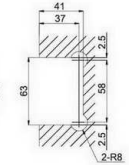

SHH-201

shower hinge  
wall to glass, 90 degree  
door weight 50 kg

SHH-204

shower hinge  
glass to glass, 90 degree  
door weight 50 kg

SHH-202

shower hinge  
glass to glass, 135 degree  
door weight 50 kg

SHH-205

shower hinge  
wall to glass, 90 degree  
door weight 50 kg

SHH-203

shower hinge  
glass to glass, 180 degree  
door weight 50 kg

SHH-206

shower glass clamp  
wall to glass, 90 degree

**SHH-207**

shower glass clamp  
wall to glass, 90 degree

**SHH-212**

shower hinge  
glass to glass, 135 degree  
door weight 50 kg

Glass cut-out top and bottom

**SHH-208**

shower glass clamp  
wall to glass, 90 degree

**SHH-213**

shower hinge  
glass to glass, 180 degree  
door weight 50 kg

Glass cut-out top and bottom

**SHH-224**

shower hinge  
glass to glass, 90 degree  
door weight 50 kg

Glass cut-out top and bottom

**SHH-228**

shower glass clamp  
glass to glass, 180 degree