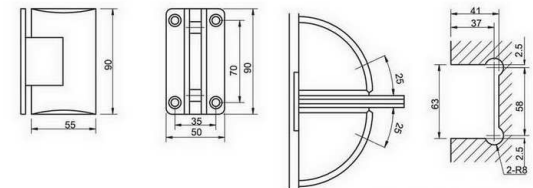

Glass cut-out top and bottom

**SHH-211**

shower hinge  
wall to glass, 90 degree  
door weight 50 kg

Glass cut-out top and bottom

**SHH-214**

shower hinge  
glass to glass, 90 degree  
door weight 50 kg

Glass cut-out top and bottom

Glass cut-out top and bottom

**SHH-215**

shower hinge  
wall to glass, 90 degree  
door weight 50 kg

Glass cut-out top and bottom

**SHH-218**

shower glass clamp  
wall to glass, 90 degree

Glass cut-out top and bottom

**SHH-216**

shower glass clamp  
wall to glass, 90 degree

Glass cut-out top and bottom

**SHH-219**

shower hinge  
wall to glass, 90 degree  
door weight 50 kg

Glass cut-out top and bottom

**SHH-217**

shower glass clamp  
wall to glass, 90 degree

Glass cut-out top and bottom

**SHH-221**

shower hinge  
wall to glass, 90 degree  
door weight 50 kg

Glass cut-out top and bottom

**SHH-222**

shower hinge  
glass to glass, 135 degree  
door weight 50 kg

Glass cut-out top and bottom