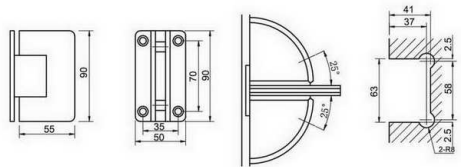

SHH-205

shower hinge  
wall to glass, 90 degree  
door weight 50 kg

SHH-203

shower hinge  
glass to glass, 180 degree  
door weight 50 kg

SHH-206

shower glass clamp  
wall to glass, 90 degree

**SHH-207**

shower glass clamp  
wall to glass, 90 degree

**SHH-212**

shower hinge  
glass to glass, 135 degree  
door weight 50 kg

Glass cut-out top and bottom

**SHH-208**

shower glass clamp  
wall to glass, 90 degree

**SHH-213**

shower hinge  
glass to glass, 180 degree  
door weight 50 kg

Glass cut-out top and bottom

**SHH-211**

shower hinge  
wall to glass, 90 degree  
door weight 50 kg

Glass cut-out top and bottom

**SHH-214**

shower hinge  
glass to glass, 90 degree  
door weight 50 kg

Glass cut-out top and bottom

Glass cut-out top and bottom

**SHH-215**

shower hinge  
wall to glass, 90 degree  
door weight 50 kg

Glass cut-out top and bottom

**SHH-218**

shower glass clamp  
wall to glass, 90 degree

Glass cut-out top and bottom