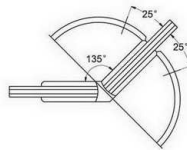

SHH-201

shower hinge  
wall to glass, 90 degree  
door weight 50 kg

SHH-204

shower hinge  
glass to glass, 90 degree  
door weight 50 kg

SHH-202

shower hinge  
glass to glass, 135 degree  
door weight 50 kg

SHH-205

shower hinge  
wall to glass, 90 degree  
door weight 50 kg

SHH-203

shower hinge  
glass to glass, 180 degree  
door weight 50 kg

SHH-206

shower glass clamp  
wall to glass, 90 degree

**SHH-207**

shower glass clamp  
wall to glass, 90 degree

**SHH-212**

shower hinge  
glass to glass, 135 degree  
door weight 50 kg

Glass cut-out top and bottom

**SHH-208**

shower glass clamp  
wall to glass, 90 degree

**SHH-213**

shower hinge  
glass to glass, 180 degree  
door weight 50 kg

Glass cut-out top and bottom

**SHH-224**

shower hinge  
glass to glass, 90 degree  
door weight 50 kg

Glass cut-out top and bottom

**SHH-228**

shower glass clamp  
glass to glass, 180 degree