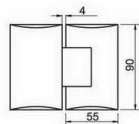

Glass cut-out top and bottom

**SHH-215**

shower hinge  
wall to glass, 90 degree  
door weight 50 kg

Glass cut-out top and bottom

**SHH-218**

shower glass clamp  
wall to glass, 90 degree

Glass cut-out top and bottom

**SHH-216**

shower glass clamp  
wall to glass, 90 degree

Glass cut-out top and bottom

**SHH-219**

shower hinge  
wall to glass, 90 degree  
door weight 50 kg

Glass cut-out top and bottom

**SHH-217**

shower glass clamp  
wall to glass, 90 degree

Glass cut-out top and bottom

**SHH-221**

shower hinge  
wall to glass, 90 degree  
door weight 50 kg

Glass cut-out top and bottom

**SHH-222**

shower hinge  
glass to glass, 135 degree  
door weight 50 kg

Glass cut-out top and bottom

**SHH-226**

shower glass clamp  
glass to glass, 90 degree

Glass cut-out top and bottom

**SHH-223**

shower hinge  
glass to glass, 180 degree  
door weight 50 kg

Glass cut-out top and bottom

**SHH-227**

shower glass clamp  
glass to glass, 135 degree