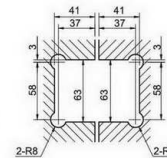

**SHH-216**

shower glass clamp  
wall to glass, 90 degree

Glass cut-out top and bottom

**SHH-219**

shower hinge  
wall to glass, 90 degree  
door weight 50 kg

Glass cut-out top and bottom

**SHH-217**

shower glass clamp  
wall to glass, 90 degree

Glass cut-out top and bottom

**SHH-221**

shower hinge  
wall to glass, 90 degree  
door weight 50 kg

Glass cut-out top and bottom

**SHH-222**

shower hinge  
glass to glass, 135 degree  
door weight 50 kg

Glass cut-out top and bottom

**SHH-226**

shower glass clamp  
glass to glass, 90 degree

Glass cut-out top and bottom

**SHH-223**

shower hinge  
glass to glass, 180 degree  
door weight 50 kg

Glass cut-out top and bottom

**SHH-227**

shower glass clamp  
glass to glass, 135 degree

Glass cut-out top and bottom

**SHH-224**

shower hinge  
glass to glass, 90 degree  
door weight 50 kg

Glass cut-out top and bottom

**SHH-228**

shower glass clamp  
glass to glass, 180 degree