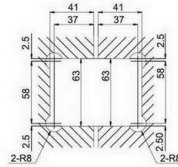

SHH-201

shower hinge  
wall to glass, 90 degree  
door weight 50 kg

SHH-204

shower hinge  
glass to glass, 90 degree  
door weight 50 kg

SHH-202

shower hinge  
glass to glass, 135 degree  
door weight 50 kg

SHH-205

shower hinge  
wall to glass, 90 degree  
door weight 50 kg

SHH-203

shower hinge  
glass to glass, 180 degree  
door weight 50 kg

SHH-206

shower glass clamp  
wall to glass, 90 degree

**SHH-207**

shower glass clamp  
wall to glass, 90 degree

**SHH-212**

shower hinge  
glass to glass, 135 degree  
door weight 50 kg

Glass cut-out top and bottom

**SHH-208**

shower glass clamp  
wall to glass, 90 degree

**SHH-213**

shower hinge  
glass to glass, 180 degree  
door weight 50 kg

Glass cut-out top and bottom

**SHH-224**

shower hinge  
glass to glass, 90 degree  
door weight 50 kg

Glass cut-out top and bottom

**SHH-228**

shower glass clamp  
glass to glass, 180 degree