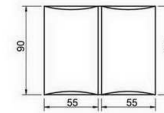

**SHH-216**

shower glass clamp  
wall to glass, 90 degree

Glass cut-out top and bottom

**SHH-219**

shower hinge  
wall to glass, 90 degree  
door weight 50 kg

Glass cut-out top and bottom

**SHH-217**

shower glass clamp  
wall to glass, 90 degree

Glass cut-out top and bottom

**SHH-221**

shower hinge  
wall to glass, 90 degree  
door weight 50 kg

Glass cut-out top and bottom

**SHH-222**

shower hinge  
glass to glass, 135 degree  
door weight 50 kg

Glass cut-out top and bottom

**SHH-226**

shower glass clamp  
glass to glass, 90 degree

Glass cut-out top and bottom

**SHH-223**

shower hinge  
glass to glass, 180 degree  
door weight 50 kg

Glass cut-out top and bottom

**SHH-227**

shower glass clamp  
glass to glass, 135 degree

Glass cut-out top and bottom

**SHH-224**

shower hinge  
glass to glass, 90 degree  
door weight 50 kg

Glass cut-out top and bottom

**SHH-228**

shower glass clamp  
glass to glass, 180 degree