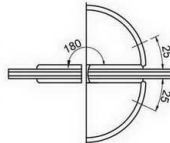

**SHH-216**

shower glass clamp  
wall to glass, 90 degree

Glass cut-out top and bottom

**SHH-219**

shower hinge  
wall to glass, 90 degree  
door weight 50 kg

Glass cut-out top and bottom

**SHH-217**

shower glass clamp  
wall to glass, 90 degree

Glass cut-out top and bottom

**SHH-221**

shower hinge  
wall to glass, 90 degree  
door weight 50 kg

Glass cut-out top and bottom

**SHH-222**

shower hinge  
glass to glass, 135 degree  
door weight 50 kg

Glass cut-out top and bottom

**SHH-226**

shower glass clamp  
glass to glass, 90 degree

Glass cut-out top and bottom

**SHH-223**

shower hinge  
glass to glass, 180 degree  
door weight 50 kg

Glass cut-out top and bottom

**SHH-227**

shower glass clamp  
glass to glass, 135 degree

Glass cut-out top and bottom

**SHH-224**

shower hinge  
glass to glass, 90 degree  
door weight 50 kg

Glass cut-out top and bottom

**SHH-228**

shower glass clamp  
glass to glass, 180 degree