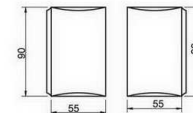

Glass cut-out top and bottom

**SHH-215**

shower hinge  
wall to glass, 90 degree  
door weight 50 kg

Glass cut-out top and bottom

**SHH-218**

shower glass clamp  
wall to glass, 90 degree

Glass cut-out top and bottom

**SHH-216**

shower glass clamp  
wall to glass, 90 degree

Glass cut-out top and bottom

**SHH-219**

shower hinge  
wall to glass, 90 degree  
door weight 50 kg

Glass cut-out top and bottom

**SHH-217**

shower glass clamp  
wall to glass, 90 degree

Glass cut-out top and bottom

**SHH-221**

shower hinge  
wall to glass, 90 degree  
door weight 50 kg

Glass cut-out top and bottom

**SHH-222**

shower hinge  
glass to glass, 135 degree  
door weight 50 kg

Glass cut-out top and bottom

**SHH-226**

shower glass clamp  
glass to glass, 90 degree

Glass cut-out top and bottom

**SHH-223**

shower hinge  
glass to glass, 180 degree  
door weight 50 kg

Glass cut-out top and bottom

**SHH-227**

shower glass clamp  
glass to glass, 135 degree