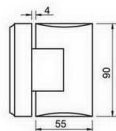

**SHH-216**

shower glass clamp  
wall to glass, 90 degree

Glass cut-out top and bottom

**SHH-219**

shower hinge  
wall to glass, 90 degree  
door weight 50 kg

Glass cut-out top and bottom

**SHH-217**

shower glass clamp  
wall to glass, 90 degree

Glass cut-out top and bottom

**SHH-221**

shower hinge  
wall to glass, 90 degree  
door weight 50 kg

Glass cut-out top and bottom

**SHH-222**

shower hinge  
glass to glass, 135 degree  
door weight 50 kg

Glass cut-out top and bottom

**SHH-226**

shower glass clamp  
glass to glass, 90 degree

Glass cut-out top and bottom

**SHH-223**

shower hinge  
glass to glass, 180 degree  
door weight 50 kg

Glass cut-out top and bottom

**SHH-227**

shower glass clamp  
glass to glass, 135 degree

Glass cut-out top and bottom

**SHH-224**

shower hinge  
glass to glass, 90 degree  
door weight 50 kg

Glass cut-out top and bottom

**SHH-228**

shower glass clamp  
glass to glass, 180 degree