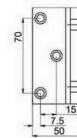

SHH-201

shower hinge  
wall to glass, 90 degree  
door weight 50 kg

SHH-204

shower hinge  
glass to glass, 90 degree  
door weight 50 kg

SHH-202

shower hinge  
glass to glass, 135 degree  
door weight 50 kg

SHH-205

shower hinge  
wall to glass, 90 degree  
door weight 50 kg

SHH-203

shower hinge  
glass to glass, 180 degree  
door weight 50 kg

SHH-206

shower glass clamp  
wall to glass, 90 degree

**SHH-207**

shower glass clamp  
wall to glass, 90 degree

**SHH-212**

shower hinge  
glass to glass, 135 degree  
door weight 50 kg

Glass cut-out top and bottom

**SHH-208**

shower glass clamp  
wall to glass, 90 degree

**SHH-213**

shower hinge  
glass to glass, 180 degree  
door weight 50 kg

Glass cut-out top and bottom

**SHH-224**

shower hinge  
glass to glass, 90 degree  
door weight 50 kg

Glass cut-out top and bottom

**SHH-228**

shower glass clamp  
glass to glass, 180 degree