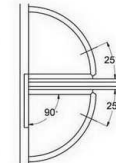

SHH-201

shower hinge  
wall to glass, 90 degree  
door weight 50 kg

SHH-204

shower hinge  
glass to glass, 90 degree  
door weight 50 kg

SHH-202

shower hinge  
glass to glass, 135 degree  
door weight 50 kg

SHH-205

shower hinge  
wall to glass, 90 degree  
door weight 50 kg

SHH-203

shower hinge  
glass to glass, 180 degree  
door weight 50 kg

SHH-206

shower glass clamp  
wall to glass, 90 degree

**SHH-207**

shower glass clamp  
wall to glass, 90 degree

**SHH-212**

shower hinge  
glass to glass, 135 degree  
door weight 50 kg

Glass cut-out top and bottom

**SHH-208**

shower glass clamp  
wall to glass, 90 degree

**SHH-213**

shower hinge  
glass to glass, 180 degree  
door weight 50 kg

Glass cut-out top and bottom

**SHH-224**

shower hinge  
glass to glass, 90 degree  
door weight 50 kg

Glass cut-out top and bottom

**SHH-228**

shower glass clamp  
glass to glass, 180 degree