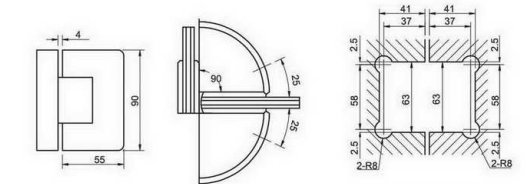

SHH-205

shower hinge  
wall to glass, 90 degree  
door weight 50 kg

SHH-203

shower hinge  
glass to glass, 180 degree  
door weight 50 kg

SHH-206

shower glass clamp  
wall to glass, 90 degree

**SHH-207**

shower glass clamp  
wall to glass, 90 degree

**SHH-212**

shower hinge  
glass to glass, 135 degree  
door weight 50 kg

Glass cut-out top and bottom

**SHH-208**

shower glass clamp  
wall to glass, 90 degree

**SHH-213**

shower hinge  
glass to glass, 180 degree  
door weight 50 kg

Glass cut-out top and bottom

**SHH-211**

shower hinge  
wall to glass, 90 degree  
door weight 50 kg

Glass cut-out top and bottom

**SHH-214**

shower hinge  
glass to glass, 90 degree  
door weight 50 kg

Glass cut-out top and bottom

Glass cut-out top and bottom

**SHH-215**

shower hinge  
wall to glass, 90 degree  
door weight 50 kg

Glass cut-out top and bottom

**SHH-218**

shower glass clamp  
wall to glass, 90 degree

Glass cut-out top and bottom