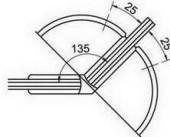

Glass cut-out top and bottom

**SHH-211**

shower hinge  
wall to glass, 90 degree  
door weight 50 kg

Glass cut-out top and bottom

**SHH-214**

shower hinge  
glass to glass, 90 degree  
door weight 50 kg

Glass cut-out top and bottom

Glass cut-out top and bottom

**SHH-215**

shower hinge  
wall to glass, 90 degree  
door weight 50 kg

Glass cut-out top and bottom

**SHH-218**

shower glass clamp  
wall to glass, 90 degree

Glass cut-out top and bottom

**SHH-216**

shower glass clamp  
wall to glass, 90 degree

Glass cut-out top and bottom

**SHH-219**

shower hinge  
wall to glass, 90 degree  
door weight 50 kg

Glass cut-out top and bottom

**SHH-217**

shower glass clamp  
wall to glass, 90 degree

Glass cut-out top and bottom

**SHH-221**

shower hinge  
wall to glass, 90 degree  
door weight 50 kg

Glass cut-out top and bottom

**SHH-222**

shower hinge  
glass to glass, 135 degree  
door weight 50 kg

Glass cut-out top and bottom