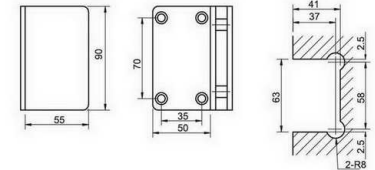

SHH-205

shower hinge  
wall to glass, 90 degree  
door weight 50 kg

SHH-203

shower hinge  
glass to glass, 180 degree  
door weight 50 kg

SHH-206

shower glass clamp  
wall to glass, 90 degree

**SHH-207**

shower glass clamp  
wall to glass, 90 degree

**SHH-212**

shower hinge  
glass to glass, 135 degree  
door weight 50 kg

Glass cut-out top and bottom

**SHH-208**

shower glass clamp  
wall to glass, 90 degree

**SHH-213**

shower hinge  
glass to glass, 180 degree  
door weight 50 kg

Glass cut-out top and bottom

**SHH-211**

shower hinge  
wall to glass, 90 degree  
door weight 50 kg

Glass cut-out top and bottom

**SHH-214**

shower hinge  
glass to glass, 90 degree  
door weight 50 kg

Glass cut-out top and bottom

Glass cut-out top and bottom

**SHH-215**

shower hinge  
wall to glass, 90 degree  
door weight 50 kg

Glass cut-out top and bottom

**SHH-218**

shower glass clamp  
wall to glass, 90 degree

Glass cut-out top and bottom