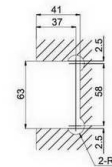

SHH-201

shower hinge  
wall to glass, 90 degree  
door weight 50 kg

SHH-204

shower hinge  
glass to glass, 90 degree  
door weight 50 kg

SHH-202

shower hinge  
glass to glass, 135 degree  
door weight 50 kg

SHH-205

shower hinge  
wall to glass, 90 degree  
door weight 50 kg

SHH-203

shower hinge  
glass to glass, 180 degree  
door weight 50 kg

SHH-206

shower glass clamp  
wall to glass, 90 degree

**SHH-207**

shower glass clamp  
wall to glass, 90 degree

**SHH-212**

shower hinge  
glass to glass, 135 degree  
door weight 50 kg

Glass cut-out top and bottom

**SHH-208**

shower glass clamp  
wall to glass, 90 degree

**SHH-213**

shower hinge  
glass to glass, 180 degree  
door weight 50 kg

Glass cut-out top and bottom

**SHH-224**

shower hinge  
glass to glass, 90 degree  
door weight 50 kg

Glass cut-out top and bottom

**SHH-228**

shower glass clamp  
glass to glass, 180 degree