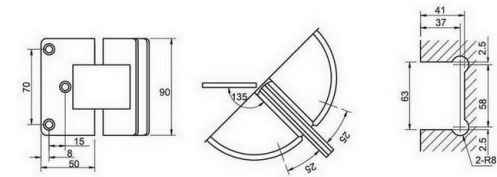

Glass cut-out top and bottom

**SHH-211**

shower hinge  
wall to glass, 90 degree  
door weight 50 kg

Glass cut-out top and bottom

**SHH-214**

shower hinge  
glass to glass, 90 degree  
door weight 50 kg

Glass cut-out top and bottom

Glass cut-out top and bottom

**SHH-215**

shower hinge  
wall to glass, 90 degree  
door weight 50 kg

Glass cut-out top and bottom

**SHH-218**

shower glass clamp  
wall to glass, 90 degree

Glass cut-out top and bottom

**SHH-216**

shower glass clamp  
wall to glass, 90 degree

Glass cut-out top and bottom

**SHH-219**

shower hinge  
wall to glass, 90 degree  
door weight 50 kg

Glass cut-out top and bottom

**SHH-217**

shower glass clamp  
wall to glass, 90 degree

Glass cut-out top and bottom

**SHH-221**

shower hinge  
wall to glass, 90 degree  
door weight 50 kg

Glass cut-out top and bottom

**SHH-222**

shower hinge  
glass to glass, 135 degree  
door weight 50 kg

Glass cut-out top and bottom