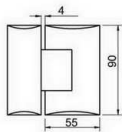

Glass cut-out top and bottom

**SHH-211**

shower hinge  
wall to glass, 90 degree  
door weight 50 kg

Glass cut-out top and bottom

**SHH-214**

shower hinge  
glass to glass, 90 degree  
door weight 50 kg

Glass cut-out top and bottom

Glass cut-out top and bottom

**SHH-215**

shower hinge  
wall to glass, 90 degree  
door weight 50 kg

Glass cut-out top and bottom

**SHH-218**

shower glass clamp  
wall to glass, 90 degree

Glass cut-out top and bottom

**SHH-216**

shower glass clamp  
wall to glass, 90 degree

Glass cut-out top and bottom

**SHH-219**

shower hinge  
wall to glass, 90 degree  
door weight 50 kg

Glass cut-out top and bottom

**SHH-217**

shower glass clamp  
wall to glass, 90 degree

Glass cut-out top and bottom

**SHH-221**

shower hinge  
wall to glass, 90 degree  
door weight 50 kg

Glass cut-out top and bottom

**SHH-222**

shower hinge  
glass to glass, 135 degree  
door weight 50 kg

Glass cut-out top and bottom