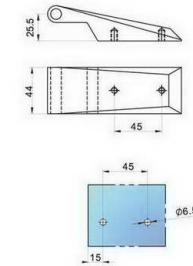

Glass doors opening plan

stainless steel glass lock

GL05-2

stainless steel strike box

GH01

lift off hinge for glass door
stainless steel or Aluminium material available

GH02

lift off hinge for glass door
stainless steel or Aluminium material available