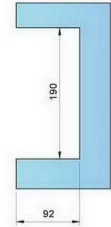

GL04-1

stainless steel glass lock

Glass doors opening plan

GL04-2

stainless steel strike box

Left hand door

Right hand door

GL05-1

Glass doors opening plan

stainless steel glass lock

GL05-2

stainless steel strike box

GH01

lift off hinge for glass door
stainless steel or Aluminium material available

GH02

lift off hinge for glass door
stainless steel or Aluminium material available