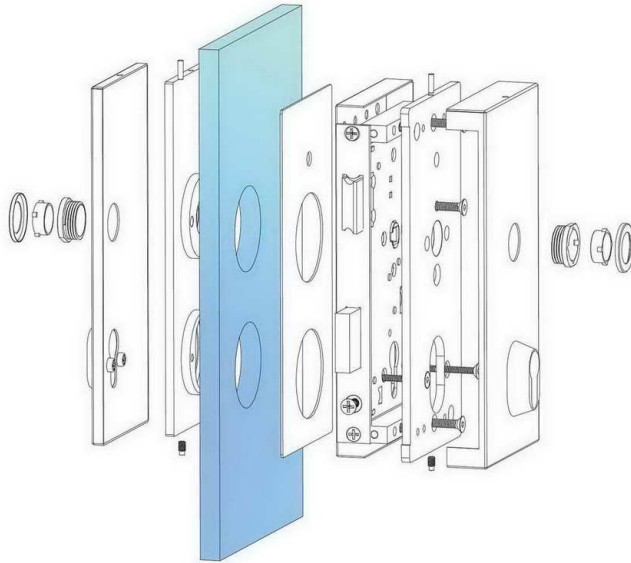

GL01

stainless steel lever handle for glass door
1.glass door to wall frame
2.glass door to glass panel

GL02

stainless steel lever handle for glass door
with lock
1.glass door to wall frame
2.glass door to glass panel

GL04-1

stainless steel glass lock

Glass doors opening plan

GL04-2

stainless steel strike box

Left hand door

Right hand door

GL05-1

Glass doors opening plan

stainless steel glass lock

GL05-2

stainless steel strike box

GH01

lift off hinge for glass door
stainless steel or Aluminium material available

GH02

lift off hinge for glass door
stainless steel or Aluminium material available

GH03

lift off hinge for glass door
stainless steel or Aluminium material available