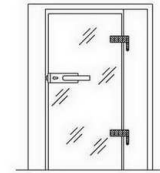

GL01

stainless steel lever handle for glass door
1.glass door to wall frame
2.glass door to glass panel

GL02

stainless steel lever handle for glass door
with lock
1.glass door to wall frame
2.glass door to glass panel

GL04-1

stainless steel glass lock

Glass doors opening plan

GL04-2

stainless steel strike box

Left hand door

Right hand door

GL05-1

Glass doors opening plan

stainless steel glass lock

GL05-2

stainless steel strike box

GH01

lift off hinge for glass door
stainless steel or Aluminium material available

GH02

lift off hinge for glass door
stainless steel or Aluminium material available

GH03

lift off hinge for glass door
stainless steel or Aluminium material available