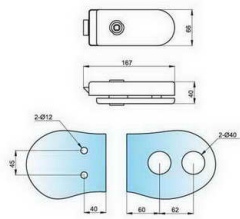

GL01

stainless steel lever handle for glass door
1.glass door to wall frame
2.glass door to glass panel

GL02

stainless steel lever handle for glass door
with lock
1.glass door to wall frame
2.glass door to glass panel

GL04-1

stainless steel glass lock

Glass doors opening plan

GL04-2

stainless steel strike box

Left hand door

Right hand door

GL05-1

Glass doors opening plan

stainless steel glass lock

GL05-2

stainless steel strike box

GH01

lift off hinge for glass door
stainless steel or Aluminium material available

GH02

lift off hinge for glass door
stainless steel or Aluminium material available