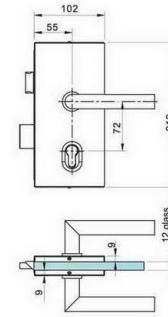

GL04-1

stainless steel glass lock

Glass doors opening plan

GL04-2

stainless steel strike box

Left hand door

Right hand door

GL05-1

Glass doors opening plan

stainless steel glass lock

GL05-2

stainless steel strike box

GH01

lift off hinge for glass door
stainless steel or Aluminium material available

GH02

lift off hinge for glass door
stainless steel or Aluminium material available