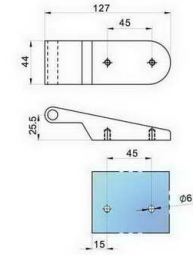

GL04-1

stainless steel glass lock

Glass doors opening plan

GL04-2

stainless steel strike box

Left hand door

Right hand door

GL05-1

Glass doors opening plan

stainless steel glass lock

GL05-2

stainless steel strike box

GH01

lift off hinge for glass door
stainless steel or Aluminium material available

GH02

lift off hinge for glass door
stainless steel or Aluminium material available