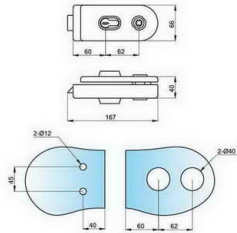

GL01

stainless steel lever handle for glass door
1.glass door to wall frame
2.glass door to glass panel

GL02

stainless steel lever handle for glass door
with lock
1.glass door to wall frame
2.glass door to glass panel

GL04-1

stainless steel glass lock

Glass doors opening plan

GL04-2

stainless steel strike box

Left hand door

Right hand door

GL05-1

Glass doors opening plan

stainless steel glass lock

GL05-2

stainless steel strike box

GH01

lift off hinge for glass door
stainless steel or Aluminium material available

GH02

lift off hinge for glass door
stainless steel or Aluminium material available