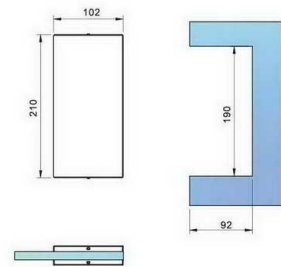

GL04-1

stainless steel glass lock

Glass doors opening plan

GL04-2

stainless steel strike box

Left hand door

Right hand door

GL05-1

Glass doors opening plan

stainless steel glass lock

GL05-2

stainless steel strike box

GH01

lift off hinge for glass door
stainless steel or Aluminium material available

GH02

lift off hinge for glass door
stainless steel or Aluminium material available