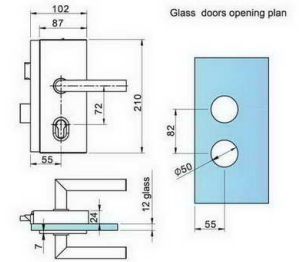

GL01

stainless steel lever handle for glass door
1.glass door to wall frame
2.glass door to glass panel

GL02

stainless steel lever handle for glass door
with lock
1.glass door to wall frame
2.glass door to glass panel

GL04-1

stainless steel glass lock

Glass doors opening plan

GL04-2

stainless steel strike box

Left hand door

Right hand door

GL05-1

Glass doors opening plan

stainless steel glass lock

GL05-2

stainless steel strike box

GH01

lift off hinge for glass door
stainless steel or Aluminium material available

GH02

lift off hinge for glass door
stainless steel or Aluminium material available