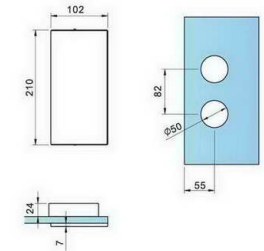

GL04-1

stainless steel glass lock

Glass doors opening plan

GL04-2

stainless steel strike box

Left hand door

Right hand door

GL05-1

Glass doors opening plan

stainless steel glass lock

GL05-2

stainless steel strike box

GH01

lift off hinge for glass door
stainless steel or Aluminium material available

GH02

lift off hinge for glass door
stainless steel or Aluminium material available