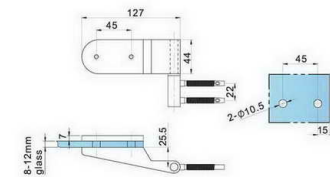

GH03

lift off hinge for glass door
stainless steel or Aluminium material available