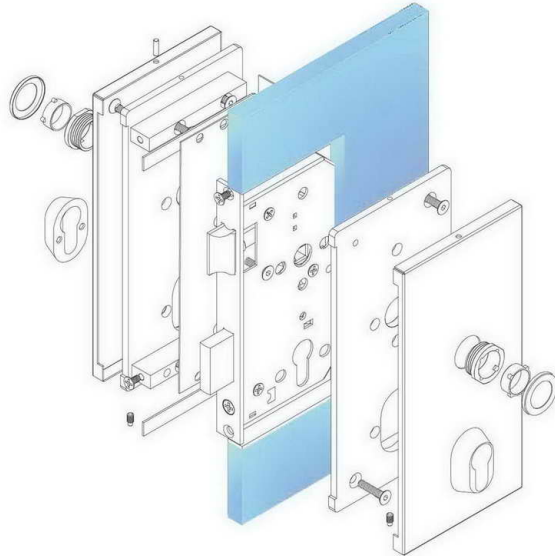

GL01

stainless steel lever handle for glass door
1.glass door to wall frame
2.glass door to glass panel

GL02

stainless steel lever handle for glass door
with lock
1.glass door to wall frame
2.glass door to glass panel

GL04-1

stainless steel glass lock

Glass doors opening plan

GL04-2

stainless steel strike box

Left hand door

Right hand door

GL05-1

Glass doors opening plan

stainless steel glass lock

GL05-2

stainless steel strike box

GH01

lift off hinge for glass door
stainless steel or Aluminium material available

GH02

lift off hinge for glass door
stainless steel or Aluminium material available

GH03

lift off hinge for glass door
stainless steel or Aluminium material available