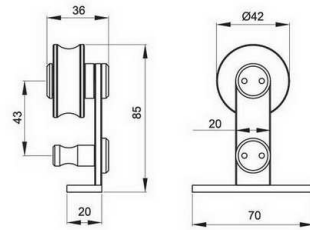

- A: track bar total long
- B: fixing point distance
- C: fixing point (use for counting quantity)
- D: door width(mm)

TR02/25
TR02/19

track roller, for glass door, for 25 mm bar
track roller, for glass door, for 19mm bar

WB202

WB202/25 for 25mm bar
WB202/19 for 19mm bar
fixing bracket to glass

WB111

WB111/25
WB111/19
roller stopper

WB114

glass door guide

TR04/19
track roller, for glass door, for 19mm bar

TR04/25
track roller, for glass door, for 25 mm bar

1. front mounting to brick wall or wood wall

2. mounting to roof

3. mounting to roof, double door

TR03/25

for 25mm bar
track roller, for wood door

PH201SS

PH202SS

TR03/19

for 19 mm bar
track roller, for wood door

PH203SS

PH204SS

WB301

door guide for wood door

PH205SS

PH206SS