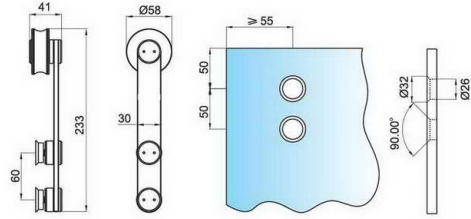

WB115

WB115/25 for 25mm bar
WB115/19 for 19mm bar
bracket/support washer, for fixing against to wall/glass
use for keeping level
thickness: 1mm/2mm/3mm

Serial A track bar instruction

Complete with tube track bar

A	B	C(QTY)	D
2000	950	3	750~1000
2330	750	4	1000~1200

Capacity 80kgs

Complete with solid track bar

A	B	C(QTY)	D
2100	900	3	750~1000
2400	750	4	1000~1200
2600	750	4	1210~1400

Capacity 120kgs

Sliding door system use for glass door thickness 8-12mm

- A: track bar total long
- B: fixing point distance
- C: fixing point (use for counting quantity)
- D: door width(mm)

TR02/25
TR02/19

track roller, for glass door, for 25 mm bar
track roller, for glass door, for 19mm bar