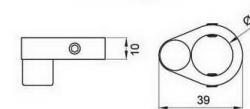

WB202/25 for 25mm bar
WB202/19 for 19mm bar
fixing bracket to glass

WB111

WB111/25
WB111/19
roller stopper