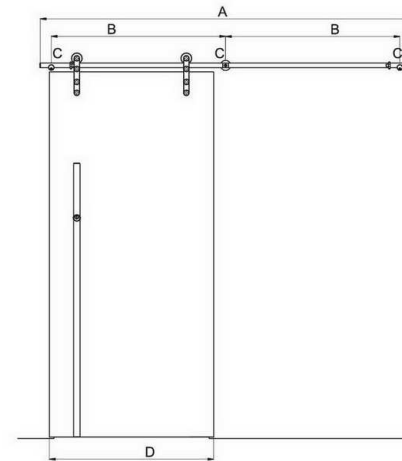

WB111

WB111/25
WB111/19
roller stopper

WB112

WB112/25
WB112/19
roller stopper

WB113

WB113/R, for right side
WB113/L, for left right
glass door holder

WB114

glass door guide

WB115

WB115/25 for 25mm bar
WB115/19 for 19mm bar
bracket/support washer, for fixing against to wall/glass
use for keeping level
thickness: 1mm/2mm/3mm

Serial A track bar instruction

Complete with tube track bar

A	B	C(QTY)	D
2000	950	3	750~1000
2330	750	4	1000~1200

Capacity 80kgs

Complete with solid track bar

A	B	C(QTY)	D
2100	900	3	750~1000
2400	750	4	1000~1200
2600	750	4	1210~1400

Capacity 120kgs

Sliding door system use for glass door thickness 8-12mm

- A: track bar total long
- B: fixing point distance
- C: fixing point (use for counting quantity)
- D: door width(mm)

TR02/25
TR02/19

track roller, for glass door, for 25 mm bar
track roller, for glass door, for 19mm bar