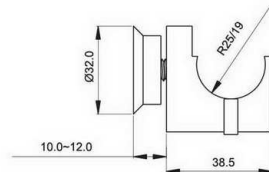

WB017/25 for 25mm bar
WB017/19 for 19mm bar
tube end plug

WB202