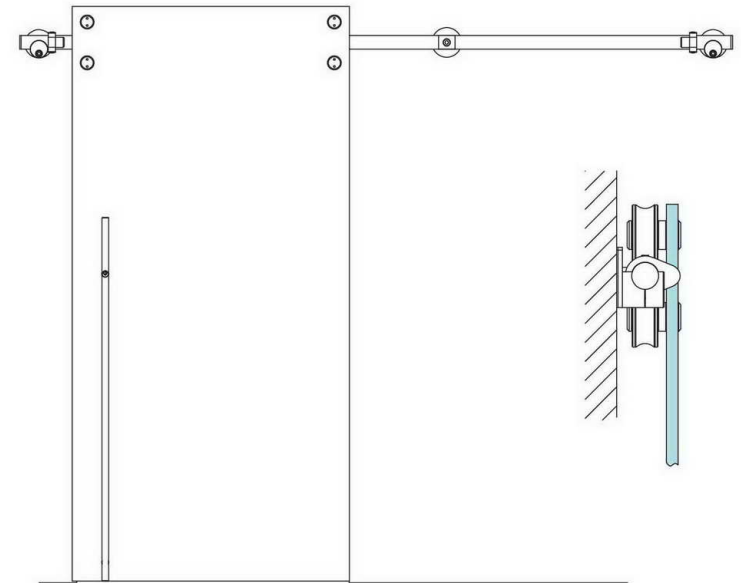

- A: track bar total long
- B: fixing point distance
- C: fixing point (use for counting quantity)
- D: door width(mm)

TR02/25
TR02/19

track roller, for glass door, for 25 mm bar
track roller, for glass door, for 19mm bar

WB202

WB202/25 for 25mm bar
WB202/19 for 19mm bar
fixing bracket to glass

WB111

WB111/25
WB111/19
roller stopper

WB114

glass door guide

TR04/19
track roller, for glass door, for 19mm bar

TR04/25
track roller, for glass door, for 25 mm bar