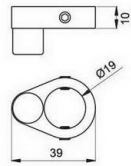

WB111

WB111/25
WB111/19
roller stopper

WB112

WB112/25
WB112/19
roller stopper

WB113

WB113/R, for right side
WB113/L, for left right
glass door holder

WB114

glass door guide

WB115

WB115/25 for 25mm bar
WB115/19 for 19mm bar
bracket/support washer, for fixing against to wall/glass
use for keeping level
thickness: 1mm/2mm/3mm

Serial A track bar instruction

Complete with tube track bar

- A: track bar total long
- B: fixing point distance
- C: fixing point (use for counting quantity)
- D: door width(mm)

TR02/25
TR02/19

track roller, for glass door, for 25 mm bar
track roller, for glass door, for 19mm bar

for 19 mm bar
track roller, for wood door

PH203SS

PH204SS

WB301

door guide for wood door

PH205SS

PH206SS