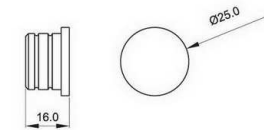

- A: track bar total long
- B: fixing point distance
- C: fixing point (use for counting quantity)
- D: door width(mm)

TR02/25
TR02/19

track roller, for glass door, for 25 mm bar
track roller, for glass door, for 19mm bar

WB203

roof support for double door ,
WB203/25 for 25mm bar
WB203/19 for 19mm bar

WB201

WB201/25, for 25mm bar
WB201/19, for 19mm bar
fixing bracket to wall

WB107

WB017/25 for 25mm bar
WB017/19 for 19mm bar
tube end plug