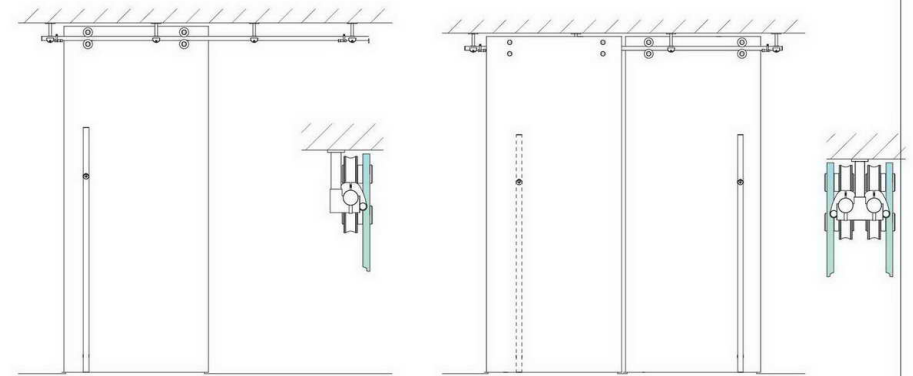

- A: track bar total long
- B: fixing point distance
- C: fixing point (use for counting quantity)
- D: door width(mm)

TR02/25
TR02/19

track roller, for glass door, for 25 mm bar
track roller, for glass door, for 19mm bar

WB202

WB202/25 for 25mm bar
WB202/19 for 19mm bar
fixing bracket to glass

WB111

WB111/25
WB111/19
roller stopper

WB114

glass door guide

TR04/19
track roller, for glass door, for 19mm bar

TR04/25
track roller, for glass door, for 25 mm bar

1. front mounting to brick wall or wood wall

2. mounting to roof

3. mounting to roof, double door

TR03/25

for 25mm bar
track roller, for wood door

PH201SS

PH202SS

TR03/19