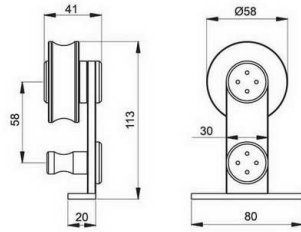

- A: track bar total long
- B: fixing point distance
- C: fixing point (use for counting quantity)
- D: door width(mm)

TR02/25
TR02/19

track roller, for glass door, for 25 mm bar
track roller, for glass door, for 19mm bar

WB202

WB202/25 for 25mm bar
WB202/19 for 19mm bar
fixing bracket to glass

WB111

WB111/25
WB111/19
roller stopper

WB114

glass door guide

TR04/19
track roller, for glass door, for 19mm bar

TR04/25
track roller, for glass door, for 25 mm bar

1. front mounting to brick wall or wood wall

2. mounting to roof

3. mounting to roof, double door

TR03/25

for 25mm bar
track roller, for wood door

PH201SS

PH202SS

TR03/19

for 19 mm bar
track roller, for wood door

PH203SS

PH204SS

WB301

door guide for wood door

PH205SS

PH206SS