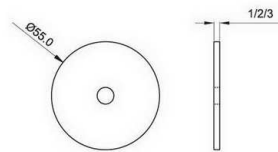

WB111

WB111/25
WB111/19
roller stopper

WB112

WB112/25
WB112/19
roller stopper

WB113

WB113/R, for right side
WB113/L, for left right
glass door holder

WB114

glass door guide

WB115

WB115/25 for 25mm bar
WB115/19 for 19mm bar
bracket/support washer, for fixing against to wall/glass
use for keeping level
thickness: 1mm/2mm/3mm

Serial A track bar instruction

Complete with tube track bar

- A: track bar total long
- B: fixing point distance
- C: fixing point (use for counting quantity)
- D: door width(mm)

TR02/25
TR02/19

track roller, for glass door, for 25 mm bar
track roller, for glass door, for 19mm bar