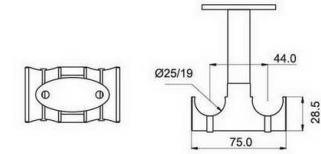

track roller, for glass door, for 25 mm bar
track roller, for glass door, for 19mm bar

WB203