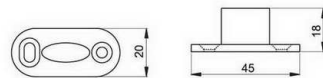

TR03/25

PH201SS

PH202SS

TR03/19

PH203SS

PH204SS

WB301

PH205SS

PH206SS