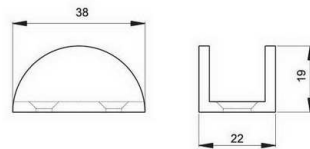

WB111

WB111/25
WB111/19
roller stopper

WB112

WB112/25
WB112/19
roller stopper

WB113

WB113/R, for right side
WB113/L, for left right
glass door holder

WB114

glass door guide

WB115

WB115/25 for 25mm bar
WB115/19 for 19mm bar
bracket/support washer, for fixing against to wall/glass
use for keeping level
thickness: 1mm/2mm/3mm

Serial A track bar instruction

Complete with tube track bar

- A: track bar total long
- B: fixing point distance
- C: fixing point (use for counting quantity)
- D: door width(mm)

TR02/25
TR02/19

track roller, for glass door, for 25 mm bar
track roller, for glass door, for 19mm bar