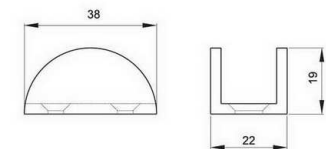

- A: track bar total long
- B: fixing point distance
- C: fixing point (use for counting quantity)
- D: door width(mm)

TR02/25
TR02/19

track roller, for glass door, for 25 mm bar
track roller, for glass door, for 19mm bar

WB202

WB202/25 for 25mm bar
WB202/19 for 19mm bar
fixing bracket to glass

WB111

WB111/25
WB111/19
roller stopper

WB114

glass door guide

TR04/19
track roller, for glass door, for 19mm bar

TR04/25
track roller, for glass door, for 25 mm bar