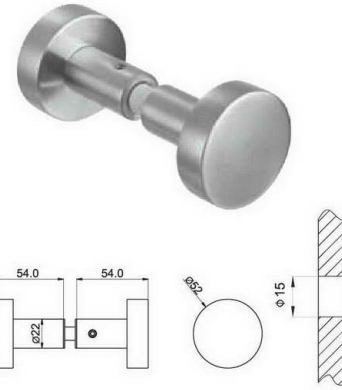

- A: track bar total long
- B: fixing point distance
- C: fixing point (use for counting quantity)
- D: door width(mm)

TR02/25
TR02/19

track roller, for glass door, for 25 mm bar
track roller, for glass door, for 19mm bar

WB202

WB202/25 for 25mm bar
WB202/19 for 19mm bar
fixing bracket to glass

WB111

WB111/25
WB111/19
roller stopper

WB114

glass door guide

TR04/19
track roller, for glass door, for 19mm bar

TR04/25
track roller, for glass door, for 25 mm bar

1. front mounting to brick wall or wood wall

2. mounting to roof

3. mounting to roof, double door

TR03/25

for 25mm bar
track roller, for wood door

PH201SS

PH202SS

TR03/19

for 19 mm bar
track roller, for wood door

PH203SS

PH204SS

WB301

door guide for wood door

PH205SS

PH206SS