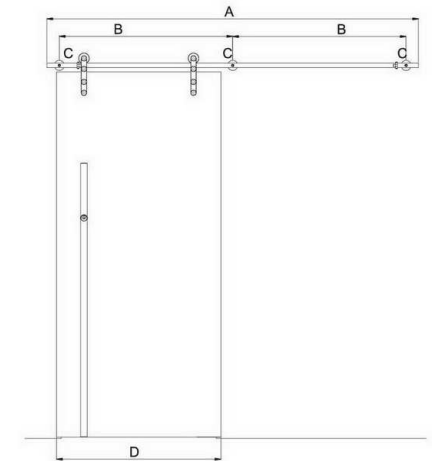

WB111

WB111/25
WB111/19
roller stopper

WB112

WB112/25
WB112/19
roller stopper

WB113

WB113/R, for right side
WB113/L, for left right
glass door holder

WB114

glass door guide

WB115

WB115/25 for 25mm bar
WB115/19 for 19mm bar
bracket/support washer, for fixing against to wall/glass
use for keeping level
thickness: 1mm/2mm/3mm

Serial A track bar instruction

Complete with tube track bar

A	B	C(QTY)	D
2000	950	3	750~1000
2330	750	4	1000~1200

Capacity 80kgs

Complete with solid track bar

A	B	C(QTY)	D
2100	900	3	750~1000
2400	750	4	1000~1200
2600	750	4	1210~1400

Capacity 120kgs

Sliding door system use for glass door thickness 8-12mm

- A: track bar total long
- B: fixing point distance
- C: fixing point (use for counting quantity)
- D: door width(mm)

TR02/25
TR02/19

track roller, for glass door, for 25 mm bar
track roller, for glass door, for 19mm bar