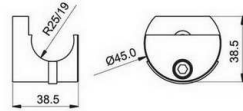

- A: track bar total long
- B: fixing point distance
- C: fixing point (use for counting quantity)
- D: door width(mm)

TR02/25
TR02/19

track roller, for glass door, for 25 mm bar
track roller, for glass door, for 19mm bar

WB203

roof support for double door ,
WB203/25 for 25mm bar
WB203/19 for 19mm bar

WB201

WB201/25, for 25mm bar
WB201/19, for 19mm bar
fixing bracket to wall

WB107

WB017/25 for 25mm bar
WB017/19 for 19mm bar
tube end plug