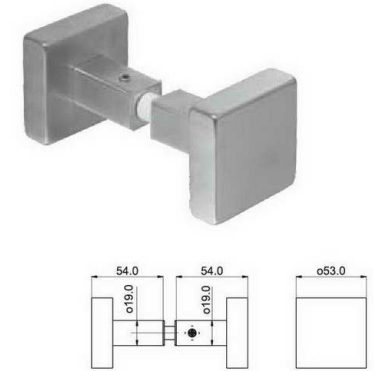

- A: track bar total long
- B: fixing point distance
- C: fixing point (use for counting quantity)
- D: door width(mm)

TR02/25
TR02/19

track roller, for glass door, for 25 mm bar
track roller, for glass door, for 19mm bar

WB202

WB202/25 for 25mm bar
WB202/19 for 19mm bar
fixing bracket to glass

WB111

WB111/25
WB111/19
roller stopper

WB114

glass door guide

TR04/19
track roller, for glass door, for 19mm bar

TR04/25
track roller, for glass door, for 25 mm bar

1. front mounting to brick wall or wood wall

2. mounting to roof

3. mounting to roof, double door

TR03/25

for 25mm bar
track roller, for wood door

PH201SS

PH202SS

TR03/19