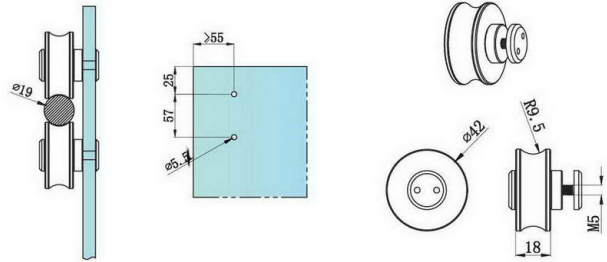

- A: track bar total long
- B: fixing point distance
- C: fixing point (use for counting quantity)
- D: door width(mm)

TR02/25
TR02/19

track roller, for glass door, for 25 mm bar
track roller, for glass door, for 19mm bar

WB203

roof support for double door ,
WB203/25 for 25mm bar
WB203/19 for 19mm bar

WB201

WB201/25, for 25mm bar
WB201/19, for 19mm bar
fixing bracket to wall

WB107

WB017/25 for 25mm bar
WB017/19 for 19mm bar
tube end plug

WB202

WB202/25 for 25mm bar
WB202/19 for 19mm bar
fixing bracket to glass

WB111

WB111/25
WB111/19
roller stopper

WB114

glass door guide

TR04/19
track roller, for glass door, for 19mm bar

TR04/25
track roller, for glass door, for 25 mm bar

1. front mounting to brick wall or wood wall

2. mounting to roof

3. mounting to roof, double door

TR03/25

for 25mm bar
track roller, for wood door

PH201SS

PH202SS

TR03/19