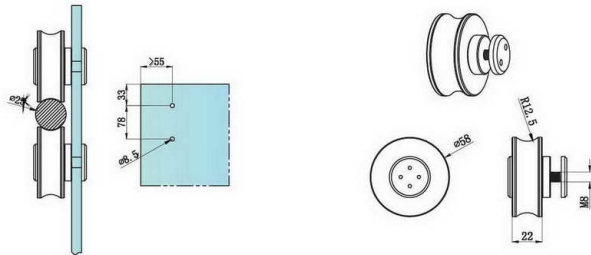

- A: track bar total long
- B: fixing point distance
- C: fixing point (use for counting quantity)
- D: door width(mm)

TR02/25
TR02/19

track roller, for glass door, for 25 mm bar
track roller, for glass door, for 19mm bar

WB203

roof support for double door ,
WB203/25 for 25mm bar
WB203/19 for 19mm bar

WB201

WB201/25, for 25mm bar
WB201/19, for 19mm bar
fixing bracket to wall

WB107

WB017/25 for 25mm bar
WB017/19 for 19mm bar
tube end plug

WB202

WB202/25 for 25mm bar
WB202/19 for 19mm bar
fixing bracket to glass

WB111

WB111/25
WB111/19
roller stopper

WB114

glass door guide

TR04/19
track roller, for glass door, for 19mm bar

TR04/25
track roller, for glass door, for 25 mm bar

1. front mounting to brick wall or wood wall

2. mounting to roof

3. mounting to roof, double door

TR03/25

for 25mm bar
track roller, for wood door

PH201SS

PH202SS

TR03/19