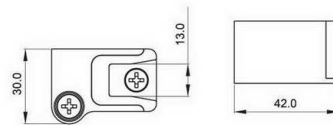

WB111

WB111/25
WB111/19
roller stopper

WB112

WB112/25
WB112/19
roller stopper

WB113

WB113/R, for right side
WB113/L, for left right
glass door holder

WB114

glass door guide

WB115

WB115/25 for 25mm bar
WB115/19 for 19mm bar
bracket/support washer, for fixing against to wall/glass
use for keeping level
thickness: 1mm/2mm/3mm

Serial A track bar instruction

Complete with tube track bar

- A: track bar total long
- B: fixing point distance
- C: fixing point (use for counting quantity)
- D: door width(mm)

TR02/25
TR02/19

track roller, for glass door, for 25 mm bar
track roller, for glass door, for 19mm bar