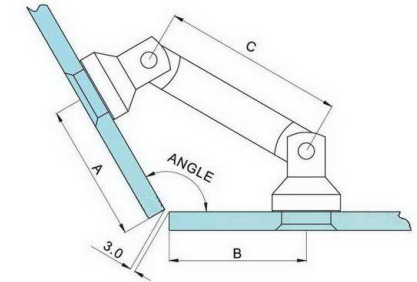

GC304

glass fixing double connector
glass to glass, angle adjustable

Art No.	Rob
GC304/52.5	52.5mm
GC304/60	60mm
GC304/82	82mm
Gc304/103	103mm

Glass hole drill hole measures

ANGLE	LENGTH OF CONNECTING ROB IN MM			
	C			
	52.5	60	82	103
	A/B	A/B	A/B	A/B
90°	75.6	81	96.5	111.3
95°	60.2	65.3	80.5	94.5
100°	56.7	61.6	75.9	89.5
105°	53.4	58.2	72.1	85.3
110°	50.5	55.1	68.5	81.3
115°	47.8	51.8	65.3	77.7
120°	45.3	49.5	62.3	74.4
125°	42.8	47.1	59.5	71.4
130°	40.7	44.9	57	68.6
135°	38.7	42.8	54.7	66
180°	24.7	28.5	39.5	50

GC305

glass fixing connector
wall to glass, angle not adjustable

Art No.	Rob
GC305/52.5	52.5mm
GC305/60	60mm
GC305/82	82mm
Gc305/103	103mm

GC306

glass fixing connector

Art No.	Size
GC306/1	not adjustable, 6mm
GC306/2	adjustable 10.5-12.5mm
GC306/3	adjustable 12.5-14.5mm
GC306/4	adjustable 14-18mm
GC306/5	adjustable 18-22mm
GC306/6	adjustable 22-26mm