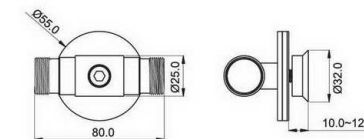

GC304

glass fixing double connector
glass to glass, angle adjustable

Art No.	Rob
GC304/52.5	52.5mm
GC304/60	60mm
GC304/82	82mm
Gc304/103	103mm

Glass hole drill hole measures

ANGLE	LENGTH OF CONNECTING ROB IN MM			
	C			
	52.5	60	82	103
	A/B	A/B	A/B	A/B
90°	75.6	81	96.5	111.3
95°	60.2	65.3	80.5	94.5
100°	56.7	61.6	75.9	89.5
105°	53.4	58.2	72.1	85.3
110°	50.5	55.1	68.5	81.3
115°	47.8	51.8	65.3	77.7
120°	45.3	49.5	62.3	74.4
125°	42.8	47.1	59.5	71.4
130°	40.7	44.9	57	68.6
135°	38.7	42.8	54.7	66
180°	24.7	28.5	39.5	50

WB105

WB105/25 for 25mm bar
WB105/19 for 19mm bar
middle roof support, for double door

WB108

WB108/25 for 25mm bar
WB108/19 for 19mm bar
tube end bracket, to wall

WB106

WB106/25 for 25mm bar
WB106/19 for 19mm bar
side roof support, for double door

WB109

WB109/25 for 25mm bar
WB109/19 for 19mm bar
middle bracket, fixing to glass

WB107

WB107/25 for 25mm bar
WB107/19 for 19mm bar
tube end plug

WB110

WB110/25 for 25mm bar
WB110/19 for 19mm bar
side bracket, fixing to glass