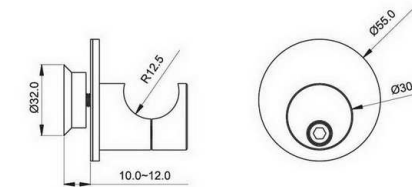

GC304

glass fixing double connector
glass to glass, angle adjustable

Art No.	Rob
GC304/52.5	52.5mm
GC304/60	60mm
GC304/82	82mm
Gc304/103	103mm

Glass hole drill hole measures

ANGLE	LENGTH OF CONNECTING ROB IN MM			
	C			
	52.5	60	82	103
	A/B	A/B	A/B	A/B
90°	75.6	81	96.5	111.3
95°	60.2	65.3	80.5	94.5
100°	56.7	61.6	75.9	89.5
105°	53.4	58.2	72.1	85.3
110°	50.5	55.1	68.5	81.3
115°	47.8	51.8	65.3	77.7
120°	45.3	49.5	62.3	74.4
125°	42.8	47.1	59.5	71.4
130°	40.7	44.9	57	68.6
135°	38.7	42.8	54.7	66
180°	24.7	28.5	39.5	50

WB105

WB105/25 for 25mm bar
WB105/19 for 19mm bar
middle roof support, for double door

WB108

WB108/25 for 25mm bar
WB108/19 for 19mm bar
tube end bracket, to wall

WB106

WB106/25 for 25mm bar
WB106/19 for 19mm bar
side roof support, for double door

WB109

WB109/25 for 25mm bar
WB109/19 for 19mm bar
middle bracket, fixing to glass

WB107

WB107/25 for 25mm bar
WB107/19 for 19mm bar
tube end plug

WB110

WB110/25 for 25mm bar
WB110/19 for 19mm bar
side bracket, fixing to glass