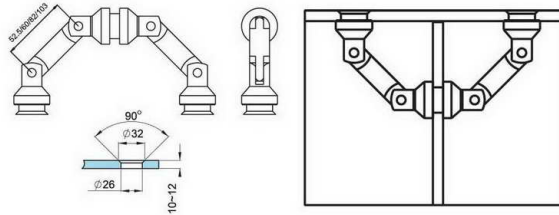

GC304

glass fixing double connector
glass to glass, angle adjustable

Art No.	Rob
GC304/52.5	52.5mm
GC304/60	60mm
GC304/82	82mm
Gc304/103	103mm

Glass hole drill hole measures

ANGLE	LENGTH OF CONNECTING ROB IN MM			
	C			
	52.5	60	82	103
	A/B	A/B	A/B	A/B
90°	75.6	81	96.5	111.3
95°	60.2	65.3	80.5	94.5
100°	56.7	61.6	75.9	89.5
105°	53.4	58.2	72.1	85.3
110°	50.5	55.1	68.5	81.3
115°	47.8	51.8	65.3	77.7
120°	45.3	49.5	62.3	74.4
125°	42.8	47.1	59.5	71.4
130°	40.7	44.9	57	68.6
135°	38.7	42.8	54.7	66
180°	24.7	28.5	39.5	50

GC305

glass fixing connector
wall to glass, angle not adjustable

Art No.	Rob
GC305/52.5	52.5mm
GC305/60	60mm
GC305/82	82mm
Gc305/103	103mm

GC306

glass fixing connector

Art No.	Size
GC306/1	not adjustable, 6mm
GC306/2	adjustable 10.5-12.5mm
GC306/3	adjustable 12.5-14.5mm
GC306/4	adjustable 14-18mm
GC306/5	adjustable 18-22mm
GC306/6	adjustable 22-26mm