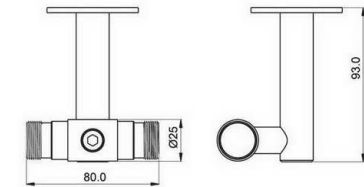

GC304

glass fixing double connector
glass to glass, angle adjustable

Art No.	Rob
GC304/52.5	52.5mm
GC304/60	60mm
GC304/82	82mm
Gc304/103	103mm

Glass hole drill hole measures

ANGLE	LENGTH OF CONNECTING ROB IN MM			
	C			
	52.5	60	82	103
	A/B	A/B	A/B	A/B
90°	75.6	81	96.5	111.3
95°	60.2	65.3	80.5	94.5
100°	56.7	61.6	75.9	89.5
105°	53.4	58.2	72.1	85.3
110°	50.5	55.1	68.5	81.3
115°	47.8	51.8	65.3	77.7
120°	45.3	49.5	62.3	74.4
125°	42.8	47.1	59.5	71.4
130°	40.7	44.9	57	68.6
135°	38.7	42.8	54.7	66
180°	24.7	28.5	39.5	50

GC305

glass fixing connector
wall to glass, angle not adjustable

Art No.	Rob
GC305/52.5	52.5mm
GC305/60	60mm
GC305/82	82mm
Gc305/103	103mm

GC306

glass fixing connector

Art No.	Size
GC306/1	not adjustable, 6mm
GC306/2	adjustable 10.5-12.5mm
GC306/3	adjustable 12.5-14.5mm
GC306/4	adjustable 14-18mm
GC306/5	adjustable 18-22mm
GC306/6	adjustable 22-26mm

WB102/25, for 25mm bar
WB102/19, for 19mm bar
side bracket, fixing to wall,

13

TR01/19

track roller, for glass door,
TR01/19 for 19mm bar

height adjustable +/-3mm

WB103

roof support for single door , WB103/25 for 25mm bar
roof support for single door , WB103/19 for 19mm bar

14

WB101

WB101/25, for 25mm tube bar
WB101 /19, for 19mm tube bar

middle bracket, fixing to wall,

WB104

roof support for single door , WB104/25 for 25mm bar
roof support for single door , WB104/19 for 19mm bar