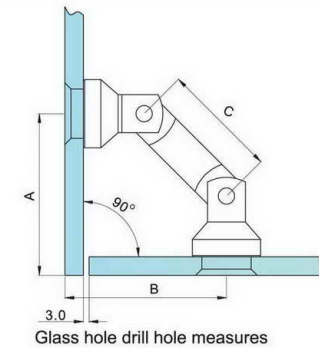

GC304

glass fixing double connector
glass to glass, angle adjustable

Art No.	Rob
GC304/52.5	52.5mm
GC304/60	60mm
GC304/82	82mm
Gc304/103	103mm

Glass hole drill hole measures

ANGLE	LENGTH OF CONNECTING ROB IN MM			
	C			
	52.5	60	82	103
	A/B	A/B	A/B	A/B
90°	75.6	81	96.5	111.3
95°	60.2	65.3	80.5	94.5
100°	56.7	61.6	75.9	89.5
105°	53.4	58.2	72.1	85.3
110°	50.5	55.1	68.5	81.3
115°	47.8	51.8	65.3	77.7
120°	45.3	49.5	62.3	74.4
125°	42.8	47.1	59.5	71.4
130°	40.7	44.9	57	68.6
135°	38.7	42.8	54.7	66
180°	24.7	28.5	39.5	50

GC305

glass fixing connector
wall to glass, angle not adjustable

Art No.	Rob
GC305/52.5	52.5mm
GC305/60	60mm
GC305/82	82mm
Gc305/103	103mm

GC306

glass fixing connector

Art No.	Size
GC306/1	not adjustable, 6mm
GC306/2	adjustable 10.5-12.5mm
GC306/3	adjustable 12.5-14.5mm
GC306/4	adjustable 14-18mm
GC306/5	adjustable 18-22mm
GC306/6	adjustable 22-26mm