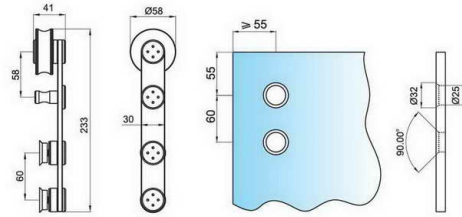

GC304

glass fixing double connector
glass to glass, angle adjustable

Art No.	Rob
GC304/52.5	52.5mm
GC304/60	60mm
GC304/82	82mm
Gc304/103	103mm

Glass hole drill hole measures

ANGLE	LENGTH OF CONNECTING ROB IN MM			
	C			
	52.5	60	82	103
	A/B	A/B	A/B	A/B
90°	75.6	81	96.5	111.3
95°	60.2	65.3	80.5	94.5
100°	56.7	61.6	75.9	89.5
105°	53.4	58.2	72.1	85.3
110°	50.5	55.1	68.5	81.3
115°	47.8	51.8	65.3	77.7
120°	45.3	49.5	62.3	74.4
125°	42.8	47.1	59.5	71.4
130°	40.7	44.9	57	68.6
135°	38.7	42.8	54.7	66
180°	24.7	28.5	39.5	50

GC305

glass fixing connector
wall to glass, angle not adjustable

Art No.	Rob
GC305/52.5	52.5mm
GC305/60	60mm
GC305/82	82mm
Gc305/103	103mm

GC306

glass fixing connector

Art No.	Size
GC306/1	not adjustable, 6mm
GC306/2	adjustable 10.5-12.5mm
GC306/3	adjustable 12.5-14.5mm
GC306/4	adjustable 14-18mm
GC306/5	adjustable 18-22mm
GC306/6	adjustable 22-26mm

L031

fixing tooling, light duty

L032

fixing tooling, heavy duty

TR01/25

track roller, for glass door,
TR01/25 for 25mm bar

height adjustable +/-3mm

WB102

WB102/25, for 25mm bar
WB102/19, for 19mm bar
side bracket, fixing to wall,

13

TR01/19

track roller, for glass door,
TR01/19 for 19mm bar

height adjustable +/-3mm

WB103

roof support for single door , WB103/25 for 25mm bar
roof support for single door , WB103/19 for 19mm bar