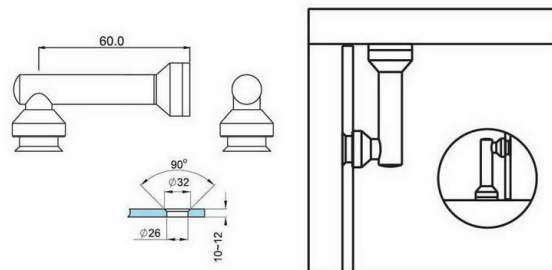

GC304

glass fixing double connector
glass to glass, angle adjustable

Art No.	Rob
GC304/52.5	52.5mm
GC304/60	60mm
GC304/82	82mm
Gc304/103	103mm

Glass hole drill hole measures

ANGLE	LENGTH OF CONNECTING ROB IN MM			
	C			
	52.5	60	82	103
	A/B	A/B	A/B	A/B
90°	75.6	81	96.5	111.3
95°	60.2	65.3	80.5	94.5
100°	56.7	61.6	75.9	89.5
105°	53.4	58.2	72.1	85.3
110°	50.5	55.1	68.5	81.3
115°	47.8	51.8	65.3	77.7
120°	45.3	49.5	62.3	74.4
125°	42.8	47.1	59.5	71.4
130°	40.7	44.9	57	68.6
135°	38.7	42.8	54.7	66
180°	24.7	28.5	39.5	50

GC305

glass fixing connector
wall to glass, angle not adjustable

Art No.	Rob
GC305/52.5	52.5mm
GC305/60	60mm
GC305/82	82mm
Gc305/103	103mm

GC306

glass fixing connector

Art No.	Size
GC306/1	not adjustable, 6mm
GC306/2	adjustable 10.5-12.5mm
GC306/3	adjustable 12.5-14.5mm
GC306/4	adjustable 14-18mm
GC306/5	adjustable 18-22mm
GC306/6	adjustable 22-26mm