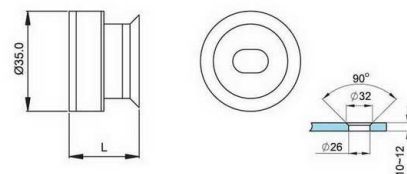

GC304

glass fixing double connector
glass to glass, angle adjustable

Art No.	Rob
GC304/52.5	52.5mm
GC304/60	60mm
GC304/82	82mm
Gc304/103	103mm

Glass hole drill hole measures

ANGLE	LENGTH OF CONNECTING ROB IN MM			
	C			
	52.5	60	82	103
	A/B	A/B	A/B	A/B
90°	75.6	81	96.5	111.3
95°	60.2	65.3	80.5	94.5
100°	56.7	61.6	75.9	89.5
105°	53.4	58.2	72.1	85.3
110°	50.5	55.1	68.5	81.3
115°	47.8	51.8	65.3	77.7
120°	45.3	49.5	62.3	74.4
125°	42.8	47.1	59.5	71.4
130°	40.7	44.9	57	68.6
135°	38.7	42.8	54.7	66
180°	24.7	28.5	39.5	50

GC305

glass fixing connector
wall to glass, angle not adjustable

Art No.	Rob
GC305/52.5	52.5mm
GC305/60	60mm
GC305/82	82mm
Gc305/103	103mm

GC306

glass fixing connector

Art No.	Size
GC306/1	not adjustable, 6mm
GC306/2	adjustable 10.5-12.5mm
GC306/3	adjustable 12.5-14.5mm
GC306/4	adjustable 14-18mm
GC306/5	adjustable 18-22mm
GC306/6	adjustable 22-26mm