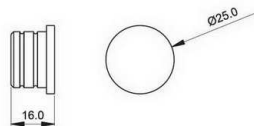

WB105

WB105/25 for 25mm bar
WB105/19 for 19mm bar
middle roof support, for double door

WB108

WB108/25 for 25mm bar
WB108/19 for 19mm bar
tube end bracket, to wall

WB106

WB106/25 for 25mm bar
WB106/19 for 19mm bar
side roof support, for double door

WB109

WB109/25 for 25mm bar
WB109/19 for 19mm bar
middle bracket, fixing to glass

WB107

WB107/25 for 25mm bar
WB107/19 for 19mm bar
tube end plug

WB110

WB110/25 for 25mm bar
WB110/19 for 19mm bar
side bracket, fixing to glass