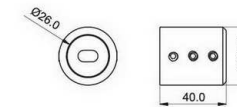

WB108/25 for 25mm bar
WB108/19 for 19mm bar
tube end bracket, to wall

WB106