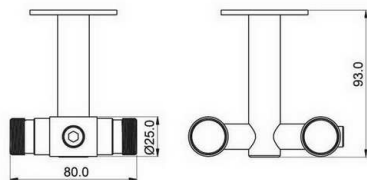

GC304

glass fixing double connector
glass to glass, angle adjustable

Art No.	Rob
GC304/52.5	52.5mm
GC304/60	60mm
GC304/82	82mm
Gc304/103	103mm

Glass hole drill hole measures

ANGLE	LENGTH OF CONNECTING ROB IN MM			
	C			
	52.5	60	82	103
	A/B	A/B	A/B	A/B
90°	75.6	81	96.5	111.3
95°	60.2	65.3	80.5	94.5
100°	56.7	61.6	75.9	89.5
105°	53.4	58.2	72.1	85.3
110°	50.5	55.1	68.5	81.3
115°	47.8	51.8	65.3	77.7
120°	45.3	49.5	62.3	74.4
125°	42.8	47.1	59.5	71.4
130°	40.7	44.9	57	68.6
135°	38.7	42.8	54.7	66
180°	24.7	28.5	39.5	50

WB102/25, for 25mm bar
WB102/19, for 19mm bar
side bracket, fixing to wall,

13

TR01/19

track roller, for glass door,
TR01/19 for 19mm bar

height adjustable +/-3mm

WB103

roof support for single door , WB103/25 for 25mm bar
roof support for single door , WB103/19 for 19mm bar

14

WB101

WB101/25, for 25mm tube bar
WB101 /19, for 19mm tube bar

middle bracket, fixing to wall,

WB104

roof support for single door , WB104/25 for 25mm bar
roof support for single door , WB104/19 for 19mm bar

WB105

WB105/25 for 25mm bar
WB105/19 for 19mm bar
middle roof support, for double door

WB108

WB108/25 for 25mm bar
WB108/19 for 19mm bar
tube end bracket, to wall

WB106

WB106/25 for 25mm bar
WB106/19 for 19mm bar
side roof support, for double door