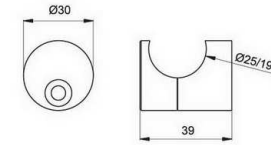

GC304

glass fixing double connector
glass to glass, angle adjustable

Art No.	Rob
GC304/52.5	52.5mm
GC304/60	60mm
GC304/82	82mm
Gc304/103	103mm

Glass hole drill hole measures

ANGLE	LENGTH OF CONNECTING ROB IN MM			
	C			
	52.5	60	82	103
	A/B	A/B	A/B	A/B
90°	75.6	81	96.5	111.3
95°	60.2	65.3	80.5	94.5
100°	56.7	61.6	75.9	89.5
105°	53.4	58.2	72.1	85.3
110°	50.5	55.1	68.5	81.3
115°	47.8	51.8	65.3	77.7
120°	45.3	49.5	62.3	74.4
125°	42.8	47.1	59.5	71.4
130°	40.7	44.9	57	68.6
135°	38.7	42.8	54.7	66
180°	24.7	28.5	39.5	50

GC305

glass fixing connector
wall to glass, angle not adjustable

Art No.	Rob
GC305/52.5	52.5mm
GC305/60	60mm
GC305/82	82mm
Gc305/103	103mm

GC306

glass fixing connector

Art No.	Size
GC306/1	not adjustable, 6mm
GC306/2	adjustable 10.5-12.5mm
GC306/3	adjustable 12.5-14.5mm
GC306/4	adjustable 14-18mm
GC306/5	adjustable 18-22mm
GC306/6	adjustable 22-26mm

L031

fixing tooling, light duty

L032

fixing tooling, heavy duty

TR01/25

track roller, for glass door,
TR01/25 for 25mm bar

height adjustable +/-3mm

WB102

WB102/25, for 25mm bar
WB102/19, for 19mm bar
side bracket, fixing to wall,

13

TR01/19

track roller, for glass door,
TR01/19 for 19mm bar

height adjustable +/-3mm

WB103

roof support for single door , WB103/25 for 25mm bar
roof support for single door , WB103/19 for 19mm bar