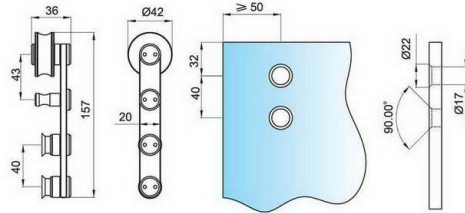

GC304

glass fixing double connector
glass to glass, angle adjustable

Art No.	Rob
GC304/52.5	52.5mm
GC304/60	60mm
GC304/82	82mm
Gc304/103	103mm

Glass hole drill hole measures

ANGLE	LENGTH OF CONNECTING ROB IN MM			
	C			
	52.5	60	82	103
	A/B	A/B	A/B	A/B
90°	75.6	81	96.5	111.3
95°	60.2	65.3	80.5	94.5
100°	56.7	61.6	75.9	89.5
105°	53.4	58.2	72.1	85.3
110°	50.5	55.1	68.5	81.3
115°	47.8	51.8	65.3	77.7
120°	45.3	49.5	62.3	74.4
125°	42.8	47.1	59.5	71.4
130°	40.7	44.9	57	68.6
135°	38.7	42.8	54.7	66
180°	24.7	28.5	39.5	50

GC305

glass fixing connector
wall to glass, angle not adjustable

Art No.	Rob
GC305/52.5	52.5mm
GC305/60	60mm
GC305/82	82mm
Gc305/103	103mm

GC306

glass fixing connector

Art No.	Size
GC306/1	not adjustable, 6mm
GC306/2	adjustable 10.5-12.5mm
GC306/3	adjustable 12.5-14.5mm
GC306/4	adjustable 14-18mm
GC306/5	adjustable 18-22mm
GC306/6	adjustable 22-26mm

WB102/25, for 25mm bar
WB102/19, for 19mm bar
side bracket, fixing to wall,

13

TR01/19

track roller, for glass door,
TR01/19 for 19mm bar

height adjustable +/-3mm

WB103

roof support for single door , WB103/25 for 25mm bar
roof support for single door , WB103/19 for 19mm bar

14

WB101

WB101/25, for 25mm tube bar
WB101 /19, for 19mm tube bar

middle bracket, fixing to wall,

WB104

roof support for single door , WB104/25 for 25mm bar
roof support for single door , WB104/19 for 19mm bar