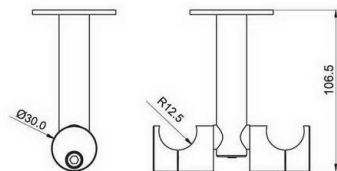

GC304

glass fixing double connector
glass to glass, angle adjustable

Art No.	Rob
GC304/52.5	52.5mm
GC304/60	60mm
GC304/82	82mm
Gc304/103	103mm

Glass hole drill hole measures

ANGLE	LENGTH OF CONNECTING ROB IN MM			
	C			
	52.5	60	82	103
	A/B	A/B	A/B	A/B
90°	75.6	81	96.5	111.3
95°	60.2	65.3	80.5	94.5
100°	56.7	61.6	75.9	89.5
105°	53.4	58.2	72.1	85.3
110°	50.5	55.1	68.5	81.3
115°	47.8	51.8	65.3	77.7
120°	45.3	49.5	62.3	74.4
125°	42.8	47.1	59.5	71.4
130°	40.7	44.9	57	68.6
135°	38.7	42.8	54.7	66
180°	24.7	28.5	39.5	50

14

WB101

WB101/25, for 25mm tube bar
WB101 /19, for 19mm tube bar

middle bracket, fixing to wall,

WB104

roof support for single door , WB104/25 for 25mm bar
roof support for single door , WB104/19 for 19mm bar

WB105

WB105/25 for 25mm bar
WB105/19 for 19mm bar
middle roof support, for double door

WB108

WB108/25 for 25mm bar
WB108/19 for 19mm bar
tube end bracket, to wall

WB106

WB106/25 for 25mm bar
WB106/19 for 19mm bar
side roof support, for double door

WB109

WB109/25 for 25mm bar
WB109/19 for 19mm bar
middle bracket, fixing to glass

WB107

WB107/25 for 25mm bar
WB107/19 for 19mm bar
tube end plug

WB110

WB110/25 for 25mm bar
WB110/19 for 19mm bar
side bracket, fixing to glass