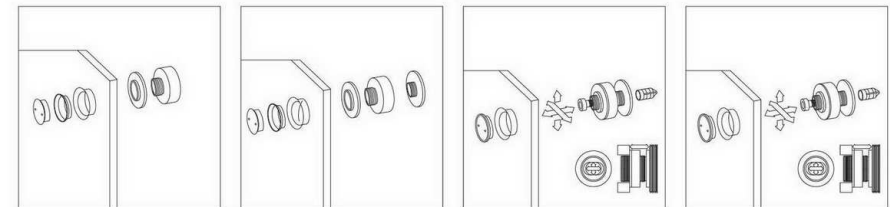

GC304

glass fixing double connector
glass to glass, angle adjustable

Art No.	Rob
GC304/52.5	52.5mm
GC304/60	60mm
GC304/82	82mm
Gc304/103	103mm

Glass hole drill hole measures

ANGLE	LENGTH OF CONNECTING ROB IN MM			
	C			
	52.5	60	82	103
	A/B	A/B	A/B	A/B
90°	75.6	81	96.5	111.3
95°	60.2	65.3	80.5	94.5
100°	56.7	61.6	75.9	89.5
105°	53.4	58.2	72.1	85.3
110°	50.5	55.1	68.5	81.3
115°	47.8	51.8	65.3	77.7
120°	45.3	49.5	62.3	74.4
125°	42.8	47.1	59.5	71.4
130°	40.7	44.9	57	68.6
135°	38.7	42.8	54.7	66
180°	24.7	28.5	39.5	50

GC305

glass fixing connector
wall to glass, angle not adjustable

Art No.	Rob
GC305/52.5	52.5mm
GC305/60	60mm
GC305/82	82mm
Gc305/103	103mm

GC306

glass fixing connector

Art No.	Size
GC306/1	not adjustable, 6mm
GC306/2	adjustable 10.5-12.5mm
GC306/3	adjustable 12.5-14.5mm
GC306/4	adjustable 14-18mm
GC306/5	adjustable 18-22mm
GC306/6	adjustable 22-26mm

L031

fixing tooling, light duty

L032

fixing tooling, heavy duty

TR01/25

track roller, for glass door,
TR01/25 for 25mm bar

height adjustable +/-3mm

WB102

WB102/25, for 25mm bar
WB102/19, for 19mm bar
side bracket, fixing to wall,

13

TR01/19

track roller, for glass door,
TR01/19 for 19mm bar

height adjustable +/-3mm

WB103

roof support for single door , WB103/25 for 25mm bar
roof support for single door , WB103/19 for 19mm bar