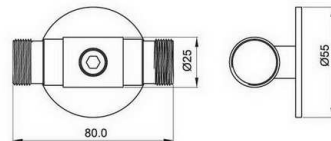

GC304

glass fixing double connector
glass to glass, angle adjustable

Art No.	Rob
GC304/52.5	52.5mm
GC304/60	60mm
GC304/82	82mm
Gc304/103	103mm

Glass hole drill hole measures

ANGLE	LENGTH OF CONNECTING ROB IN MM			
	C			
	52.5	60	82	103
	A/B	A/B	A/B	A/B
90°	75.6	81	96.5	111.3
95°	60.2	65.3	80.5	94.5
100°	56.7	61.6	75.9	89.5
105°	53.4	58.2	72.1	85.3
110°	50.5	55.1	68.5	81.3
115°	47.8	51.8	65.3	77.7
120°	45.3	49.5	62.3	74.4
125°	42.8	47.1	59.5	71.4
130°	40.7	44.9	57	68.6
135°	38.7	42.8	54.7	66
180°	24.7	28.5	39.5	50

GC305

glass fixing connector
wall to glass, angle not adjustable

Art No.	Rob
GC305/52.5	52.5mm
GC305/60	60mm
GC305/82	82mm
Gc305/103	103mm

GC306

glass fixing connector

Art No.	Size
GC306/1	not adjustable, 6mm
GC306/2	adjustable 10.5-12.5mm
GC306/3	adjustable 12.5-14.5mm
GC306/4	adjustable 14-18mm
GC306/5	adjustable 18-22mm
GC306/6	adjustable 22-26mm

WB102/25, for 25mm bar
WB102/19, for 19mm bar
side bracket, fixing to wall,

13

TR01/19

track roller, for glass door,
TR01/19 for 19mm bar

height adjustable +/-3mm

WB103

roof support for single door , WB103/25 for 25mm bar
roof support for single door , WB103/19 for 19mm bar

14

WB101

WB101/25, for 25mm tube bar
WB101 /19, for 19mm tube bar

middle bracket, fixing to wall,

WB104

roof support for single door , WB104/25 for 25mm bar
roof support for single door , WB104/19 for 19mm bar