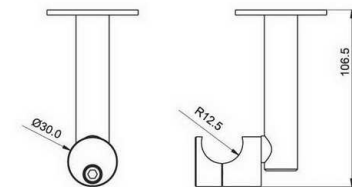

GC304

glass fixing double connector
glass to glass, angle adjustable

Art No.	Rob
GC304/52.5	52.5mm
GC304/60	60mm
GC304/82	82mm
Gc304/103	103mm

Glass hole drill hole measures

ANGLE	LENGTH OF CONNECTING ROB IN MM			
	C			
	52.5	60	82	103
	A/B	A/B	A/B	A/B
90°	75.6	81	96.5	111.3
95°	60.2	65.3	80.5	94.5
100°	56.7	61.6	75.9	89.5
105°	53.4	58.2	72.1	85.3
110°	50.5	55.1	68.5	81.3
115°	47.8	51.8	65.3	77.7
120°	45.3	49.5	62.3	74.4
125°	42.8	47.1	59.5	71.4
130°	40.7	44.9	57	68.6
135°	38.7	42.8	54.7	66
180°	24.7	28.5	39.5	50

WB102/25, for 25mm bar
WB102/19, for 19mm bar
side bracket, fixing to wall,

13

TR01/19

track roller, for glass door,
TR01/19 for 19mm bar

height adjustable +/-3mm

WB103

roof support for single door , WB103/25 for 25mm bar
roof support for single door , WB103/19 for 19mm bar

14

WB101

WB101/25, for 25mm tube bar
WB101 /19, for 19mm tube bar

middle bracket, fixing to wall,

WB104

roof support for single door , WB104/25 for 25mm bar
roof support for single door , WB104/19 for 19mm bar

WB105

WB105/25 for 25mm bar
WB105/19 for 19mm bar
middle roof support, for double door

WB108

WB108/25 for 25mm bar
WB108/19 for 19mm bar
tube end bracket, to wall

WB106

WB106/25 for 25mm bar
WB106/19 for 19mm bar
side roof support, for double door