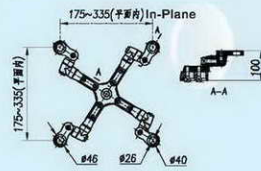

可调组合爪系列 Adjustable Spider Asseble

S250C系列 Series

S250C4

S250C2(原代号Original Code:S250A23)