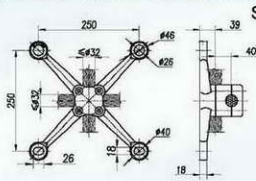

S250C2(原代号Original Code:S250A23)

S250C4