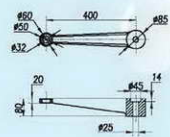

4080HA系列 Series

4080HA11

3060A系列 Series