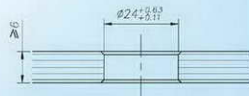

适用于Suitable for: TF42