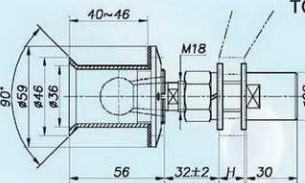

TC31(原代号Original Code:TC43)

TC14
TC14A