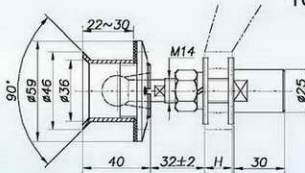

浮头式驳接头 Flat Cap Routel

Countersunk Routel 沉头式驳接头

偏心可调驳接头
Routel with adjustable offcenter

TF57

TC11
TC11A

TF61(原代号Original Code:TF21)

TC12
TC12A

TF62(原代号Original Code:TF22)