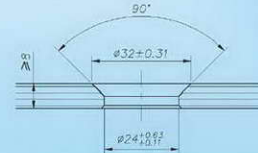

适用于Suitable for: TC42、TC44

中空玻璃用铝圈
Alu sleeve for IGU

TJ11

隔热驳接头
Routel with thermal insulation function

TJ12

TJ13

TJ15

TJ16