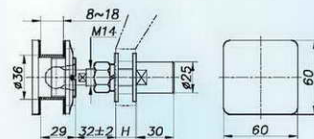

浮头式驳接头 Flat Cap Routel

Countersunk Routel 沉头式驳接头

偏心可调驳接头
Routel with adjustable offcenter

TF57

TC11
TC11A

TF61(原代号Original Code:TF21)

TC12
TC12A

TF62(原代号Original Code:TF22)