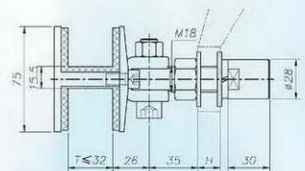

适用于Suitable for: TC42、TC44

中空玻璃用铝圈
Alu sleeve for IGU

TJ11

隔热驳接头
Routel with thermal insulation function

TJ12

TJ13

TJ15

TJ16