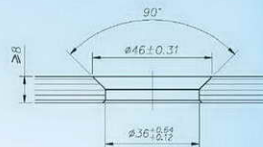

适用于Suitable for:
TC11、TC21、TC31、TC32
TC51、TC52