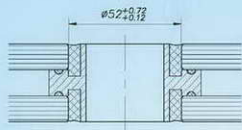

玻璃开孔参考图

Reference Drawing for the hole punching

适用于Suitable for:
TF13、TF14、TF23、TF24
TF33~TF36、TF55