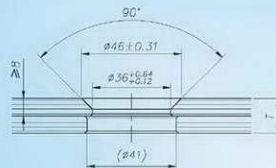

适用于Suitable for:
TC11~TC13、TC21~TC23
TC31~TC33、TC35、TC51