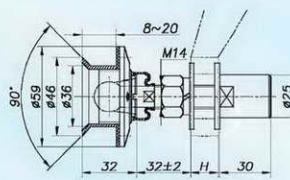

TC51(原代号Original Code:TC13)

TC52(原代号Original Code:TC15)