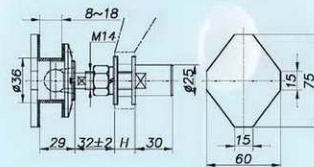

TC21
TC21A

TF63(原代号Original Code:TF23)