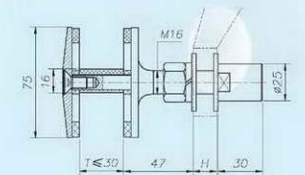

适用于Suitable for: TC42、TC44

中空玻璃用铝圈
Alu sleeve for IGU

TJ11

隔热驳接头
Routel with thermal insulation function

TJ12

TJ13

TJ15

TJ16

隔热驳接头
Routel with thermal insulation function

TJ21

TJ23

TJ25