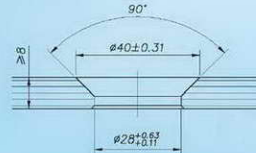

适用于Suitable for: TC42、TC44

中空玻璃用铝圈
Alu sleeve for IGU

TJ11

隔热驳接头
Routel with thermal insulation function

TJ12

TJ13

TJ15

TJ16