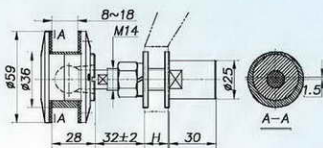

浮头式驳接头 Flat Cap Routel

Countersunk Routel 沉头式驳接头

偏心可调驳接头
Routel with adjustable offcenter

TF57

TC11
TC11A

TF61(原代号Original Code:TF21)

TC12
TC12A

TF62(原代号Original Code:TF22)