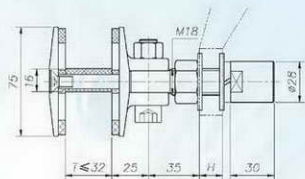

适用于Suitable for: TC42、TC44

中空玻璃用铝圈
Alu sleeve for IGU

TJ11

隔热驳接头
Routel with thermal insulation function

TJ12

TJ13

TJ15

TJ16