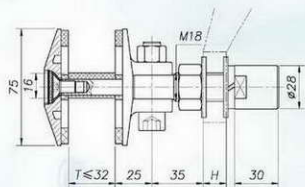

适用于Suitable for: TC42、TC44

中空玻璃用铝圈
Alu sleeve for IGU

TJ11

隔热驳接头
Routel with thermal insulation function

TJ12

TJ13

TJ15

TJ16