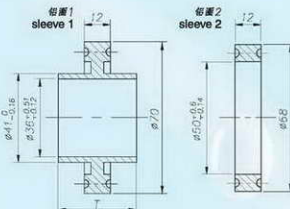

适用于Suitable for: TC42、TC44

中空玻璃用铝圈
Alu sleeve for IGU

TJ11

隔热驳接头
Routel with thermal insulation function

TJ12

TJ13

TJ15

TJ16