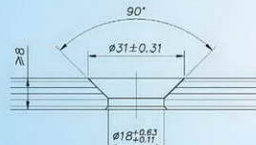

适用于Suitable for: TC43