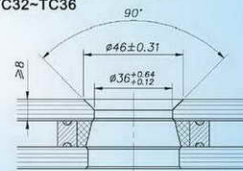

适用于Suitable for:
TC13、TC14、TC22~TC24
TC32~TC36