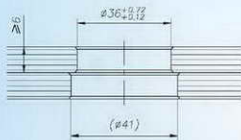

适用于Suitable for:
TF11~TF13、TF21~TF23、TF31~TF35
TF51~TF53、TF55、TF57、TF61~TF63