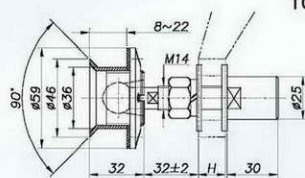

浮头式驳接头 Flat Cap Routel

Countersunk Routel 沉头式驳接头

偏心可调驳接头
Routel with adjustable offcenter

TF57

TC11
TC11A

TF61(原代号Original Code:TF21)

TC12
TC12A

TF62(原代号Original Code:TF22)