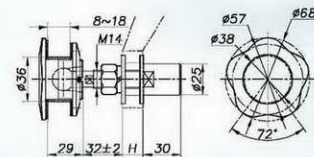

浮头式驳接头 Flat Cap Routel

Countersunk Routel 沉头式驳接头

偏心可调驳接头
Routel with adjustable offcenter

TF57

TC11
TC11A

TF61(原代号Original Code:TF21)

TC12
TC12A

TF62(原代号Original Code:TF22)