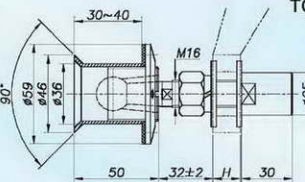

浮头式驳接头 Flat Cap Routel

Countersunk Routel 沉头式驳接头

TF57

TC11
TC11A

TF61(原代号Original Code:TF21)

TC12
TC12A

TF62(原代号Original Code:TF22)

TC13
TC13A

TF63(原代号Original Code:TF23)

TC14
TC14A